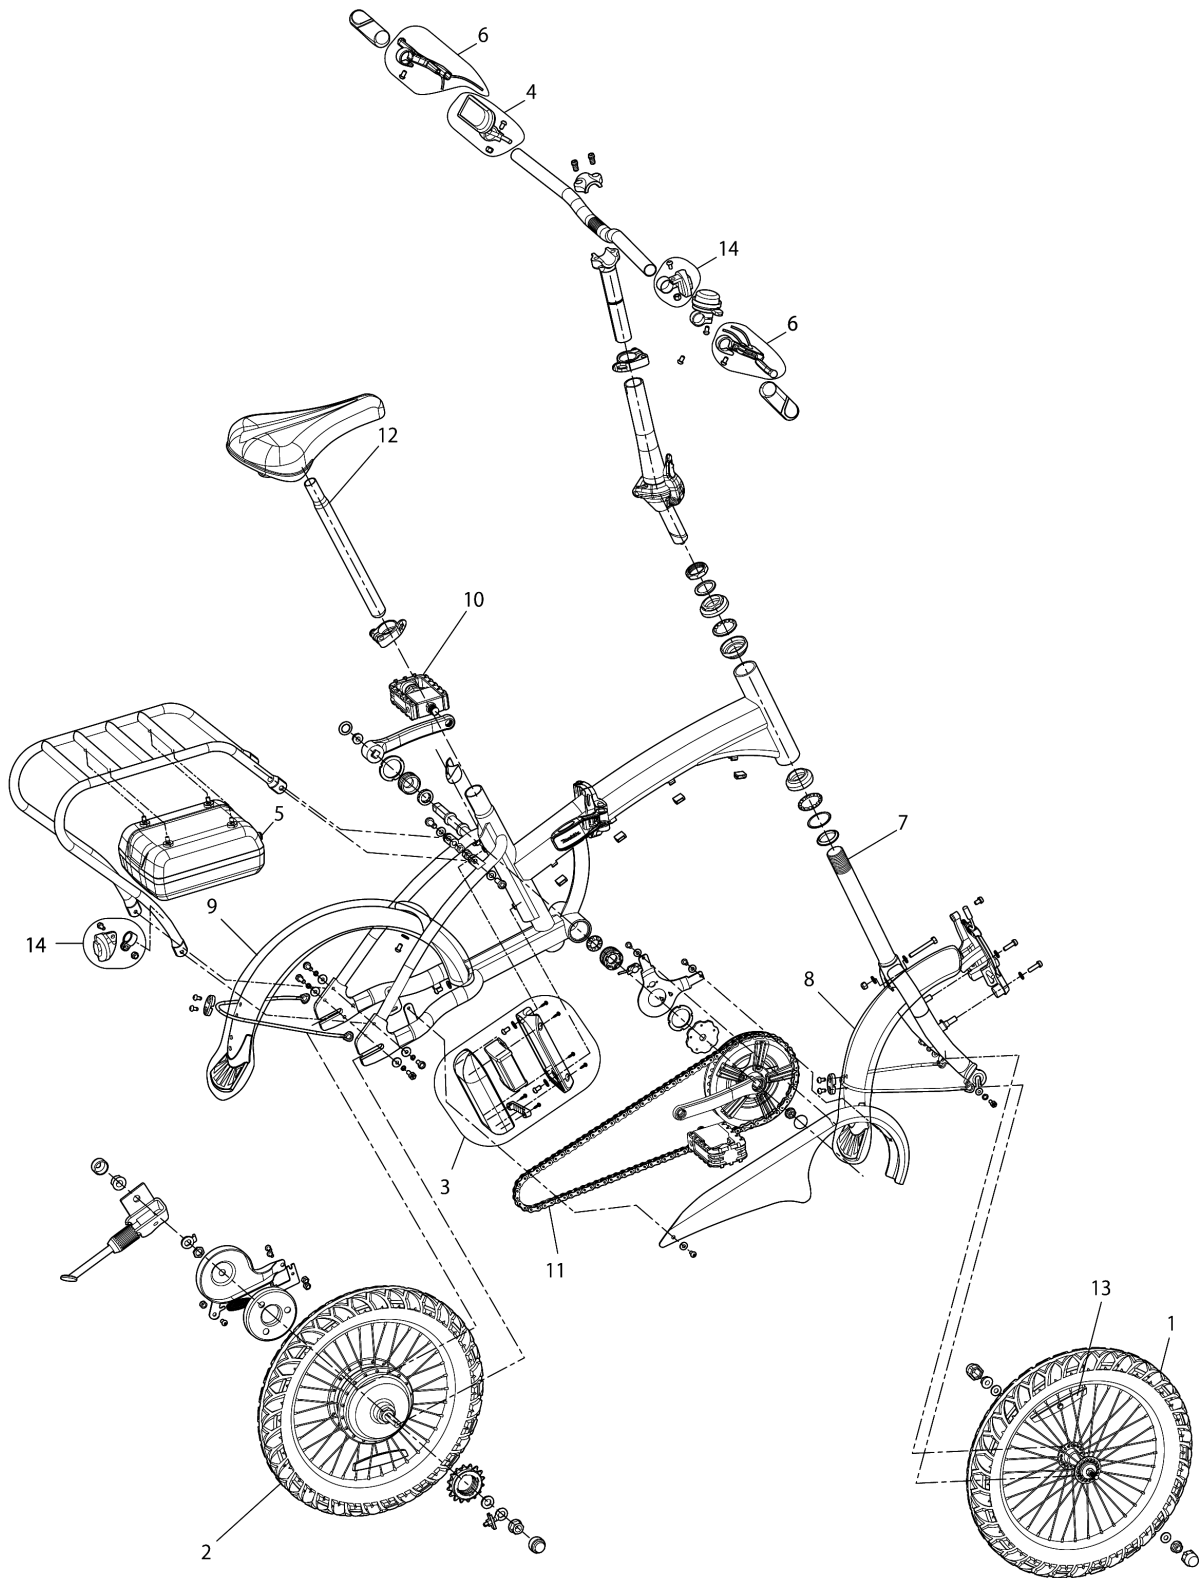

Model No.BBY180 MOTOR-ASSISTED BICYCLE

Model No.BBY180 MOTOR-ASSISTED BICYCLE

Item	Parts No.	Description	I/C	Qty	New/Old	Opt. 1	Opt. 2	Note
001	GE00000001	TYRE		1				
002	GE00000002	REAR TYRE ASSEMBLY		1				
003	GE00000003	CONTROLLER BOX ASSEMBLY		1				
004	GE00000004	CONTROL PANEL		1				
005	GE00000005	BATTERY BOX ASSEMBLY		1				
006	GE00000006	BRAKE LEVER SET		1				
007	GE00000007	FRONT FORK		1				
008	GE00000008	FRONT FENDER		1				
009	GE00000009	REAR FENDER		1				
010	GE00000010	PEDAL L/R SET		2	*			
010-1	GE00000010	PEDAL L/R SET	O	1				
011	GE00000011	CHAIN		1				
012	GE00000012	SADDLE POST		1				
013	GE00000013	WHEEL REFLECTOR SET		1				
014	GE00000014	REFLECTOR SET		1				
015	GE00000015	KEY		1				
016	GE00000016	LIGHT SET		1				
017	GE00000019	HANDLEBAR(DOWN PIPE)		1				
C10	GE00000022	HANDLE BAR SPRING		1				
018	GE00000020	CHAIN WHEEL		1				
019	GE00000021	CARRIER		1				
020	GE00000024	SADDLE		1				

Please order the parts with part number.

Print Date 24/1/2024