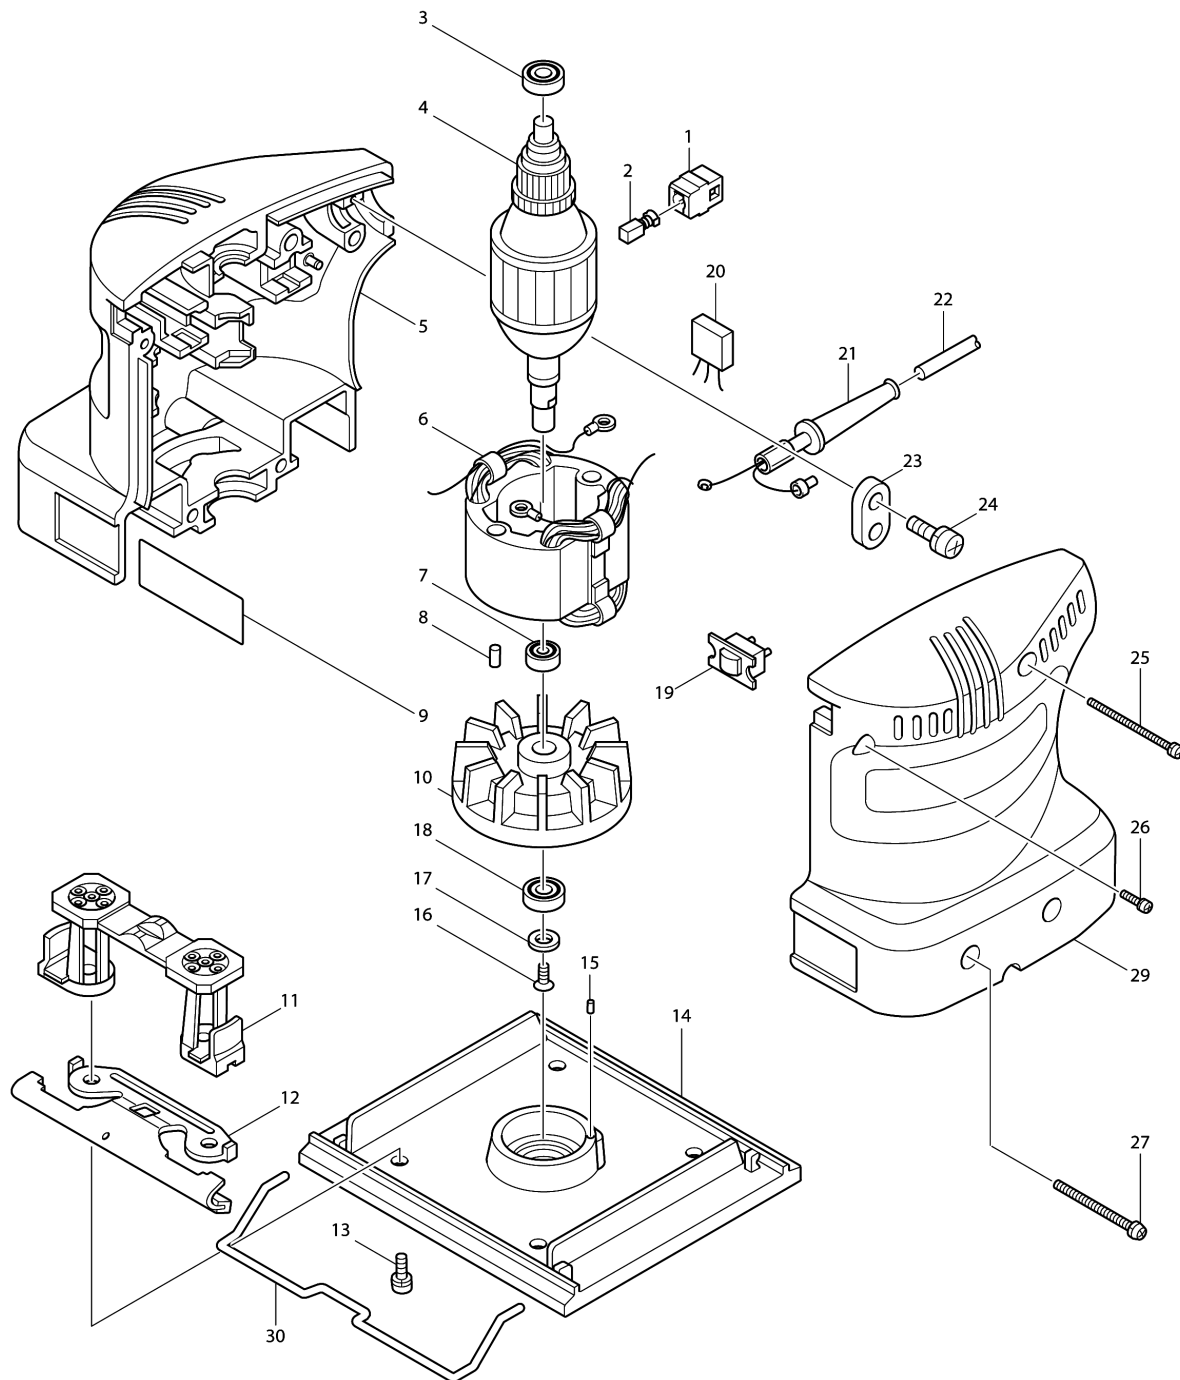

Model No.BO4510 FINISHING SANDER

Model No.BO4510 FINISHING SANDER

Item	Parts No.	Description	I/C	Qty	New/Old	Opt. 1	Opt. 2	Note
001	643552-4	BRUSH HOLDER 5-8		2				
002B_	191627-8	CARBON BRUSH CB-64		1				
003	211026-9	BALL BEARING 627LLB		1	*			
003-1	210025-8	BALL BEARING 627LLB	O	1				
004E_	518103-1	ARMATURE ASS'Y 220V		1	*			
D11		INC.3,7			*			
004E1	515123-6	ARMATURE ASS'Y 220V	O	1				
D11		INC.3,7						
005-1	181830-9	HOUSING SET		1				
D10		INC. 8,29						
006C_	525108-4	FIELD ASS'Y 220V		1				
C10	654038-3	INSULATED TERMINAL FT1.25-M4		2	*			
C11	654038-3	INSULATED TERMINAL FT1.25-M4	O	2	*			
C12	654038-3	INSULATED TERMINAL FT1.25-M4	O	2	*			
C13	654038-3	INSULATED TERMINAL FT1.25-M4	O	2				
007-1	211092-6	BALL BEARING 629DDW		1				
008	263002-9	RUBBER PIN 4		1				
009	815215-4	NAME PLATE BO4510		1				
010-1	241652-0	FAN 65		1				
011-1	410918-1	FOOT		2				
012-3	155957-1	CLAMPER		2				
C10	413039-8	CLAMPER COVER		2				
013	911118-1	PAN HEAD SCREW M4X12		4				
014-2	151232-3	BASE COMPLETE		1	*			
C10	443046-7	FELT 100X110		1	*			
D10		INC. 15			*			
014-3	151232-3	BASE COMPLETE	O	1				
C10	443046-7	FELT 100X110		1				
015	263002-9	RUBBER PIN 4		1	*			
016	912112-6	COUNTERSUNK HEAD SCREW M4X10		1				
017	253825-3	FLAT WASHER 6		1				
018-1	211066-7	BALL BEARING 6200LLB		1				
019A_	651600-5	SWITCH SS106A		1				
020A_	645105-5	NOISE SUPPRESSOR		1				
021A_	682502-4	CORD GUARD 8-85		1				
022L2	666066-6	POWER SUPPLY CORD 1.0-2- 2.5		1				
023	687001-1	STRAIN RELIEF		1				
024-1	911133-5	PAN HEAD SCREW M4X18		2				
025	911188-0	PAN HEAD SCREW M4X60		1				
026	911148-2	PAN HEAD SCREW M4X25		1				

Please order the parts with part number.

Print Date 25/6/2019

Model No.BO4510 FINISHING SANDER

Item	Parts No.	Description	I/C	Qty	New/Old	Opt. 1	Opt. 2	Note
027	911198-7	PAN HEAD SCREW M4X70		2				
029-1	181830-9	HOUSING SET		1				
D10		INC. 5,8						
030	321869-2	LEVER		2				
400	794195-6	ABRASIVE PAPER SET 114X100		1				