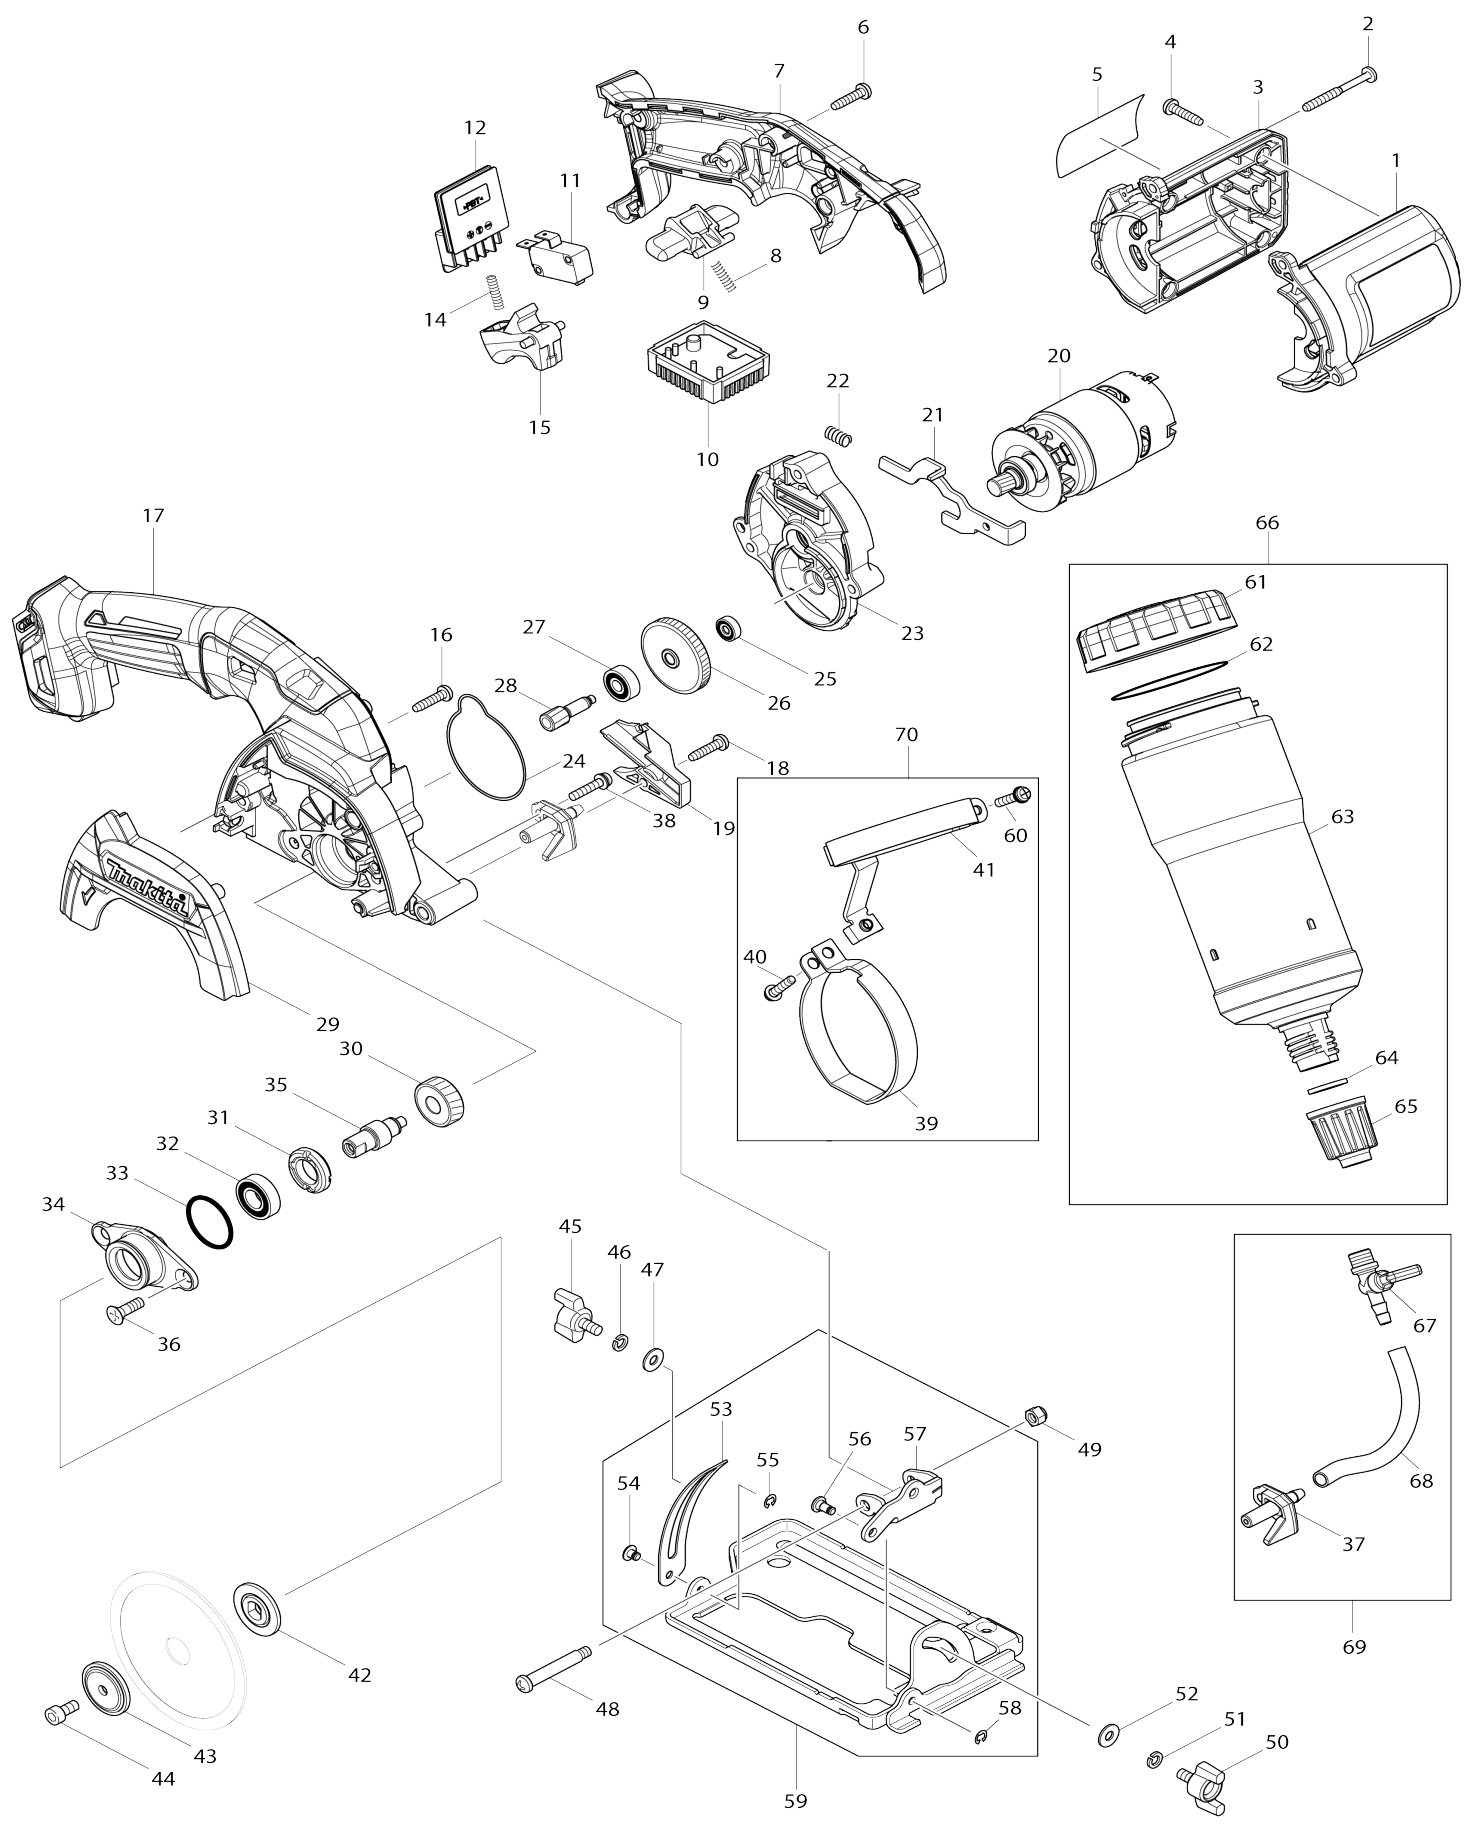

Model No. CC301D 85MM CORDLESS CUTTER

Model No.CC301D 85MM CORDLESS CUTTER

Item No.	Parts No.	Description	Interchangeability	Q'ty	New/Old	Note1	Note2
001	188941-1	MOTOR HOUSING SET		1			
D10		INC. 3					
002	266560-4	TAPPING SCREW 4X40		3			
003	188941-1	MOTOR HOUSING SET		1			
D10		INC. 1					
004	265995-6	TAPPING SCREW 4X18		4			
005	852H03-6	CC301D NAME PLATE		1	*		
005-1	852H02-8	CC301D NAME PLATE	<	1			
006	265995-6	TAPPING SCREW 4X18		6			
007	183D87-2	HANDLE SET		1			
C10	263002-9	RUBBER PIN 4		2			
C20	931102-0	HEX. NUT M4		1			
C30	931202-6	HEX. NUT M5		3			
D10		INC. 17					
008	231469-9	COMPRESSION SPRING 4		1			
009	419664-3	LOCK OFF LEVER		1			
010	632F49-4	CONTROLLER UNIT		1	*		
C10	688161-2	LINE FILTER		1	*		
C20	688165-4	LINE FILTER		1	*		
010-1	632L90-3	CONTROLLER UNIT	<	1			
C10	688161-2	LINE FILTER		1			
C20	688165-4	LINE FILTER		1			
C30	654086-2	RECEPTACLE		2			
011	650577-1	SWITCH SD-006-BB2AA-AA		1			
012	644813-5	TERMINAL		1			
014	231469-9	COMPRESSION SPRING 4		1			
015	419665-1	SWITCH LEVER		1			
016	265995-6	TAPPING SCREW 4X18		2			
017	183D87-2	HANDLE SET		1			
C10	263002-9	RUBBER PIN 4		2			
C20	931102-0	HEX. NUT M4		1			
C30	931202-6	HEX. NUT M5		3			
D10		INC. 7					
018	265995-6	TAPPING SCREW 4X18		1			
019	452234-5	DUCT		1			
020	629885-1	DC MOTOR		1			
021	346337-4	SHAFT LOCK		1			
022	233117-6	COMPRESSION SPRING 6		1			
023	140625-9	GEAR HOUSING COMPLETE		1			
C10	213325-5	O RING 19		1			
024	424358-7	PACKING		1			
025	210036-3	BALL BEARING 604ZZ		1			
026	227737-6	HELICAL GEAR 47		1			
027	210028-2	BALL BEARING 606ZZ		1			
028	227735-0	HELICAL GEAR 9B		1			
029	456906-4	BLADE COVER		1			
030	227736-8	HELICAL GEAR 28		1			