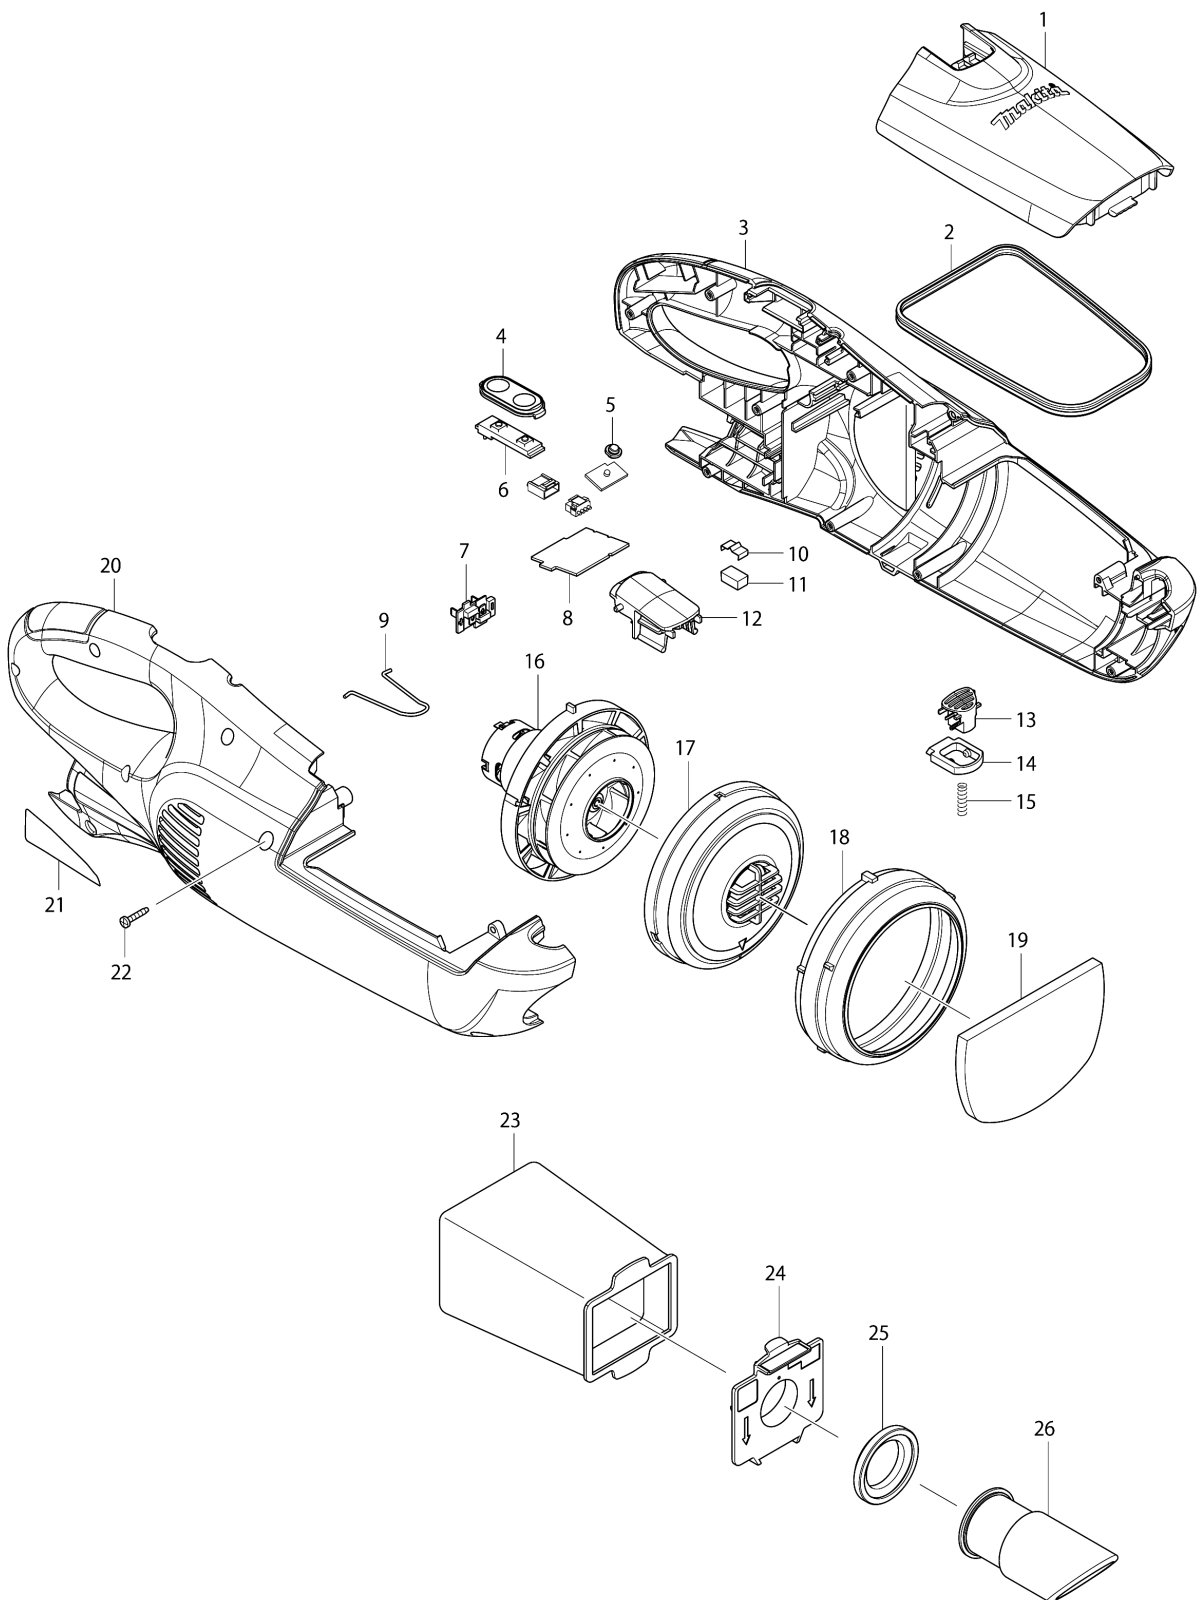

Model No.CL102D CORDLESS CLEANER

Model No.CL102D CORDLESS CLEANER

Item	Parts No.	Description	I/C	Qty	New/Old	Opt. 1	Opt. 2	Note
001A	452360-0	FRONT COVER		1				
001B	452360-0	FRONT COVER		1				
001C	452361-8	FRONT COVER		1				
001D	452361-8	FRONT COVER		1				
002	424093-7	SEAL		1				
003A	187000-8	HOUSING SET		1				
003B	187000-8	HOUSING SET		1				
003C	188997-4	HOUSING SET		1				
003D	188997-4	HOUSING SET		1				
C10	452359-5	SPONGE SHEET 40-70		2				
D10		INC. 20						
004	140463-9	SWITCH PLATE COMPLETE		1				
C10	816528-6	SWITCH LABEL		1				
005	450522-4	LENS		1				
006	631973-2	SWITCH UNIT		1				
007	643817-4	TERMINAL		1				
008	539194-9	CONTROLLER ASS'Y		1	*			
C10	688164-6	LINE FILTER		1	*			
C20	654069-2	RECEPTACLE		2	*			
008-1	638864-8	CONTROLLER UNIT	O	1	*			
C10	688164-6	LINE FILTER		1	*			
C20	654069-2	RECEPTACLE		2	*			
008-2	632H37-3	CONTROLLER UNIT	<	1				
C20	654069-2	RECEPTACLE		2	*			
C21	654086-2	RECEPTACLE	O	2				
009	324885-3	HANGER		1				
010	232264-0	LEAF SPRING		1				
011	424367-6	RUBBER		1				
012A	140719-0	FRONT COVER JOINT COMPLETE		1	*			
012B	140719-0	FRONT COVER JOINT COMPLETE		1	*			
012C	140720-5	FRONT COVER JOINT COMPLETE		1	*			
012D	140720-5	FRONT COVER JOINT COMPLETE		1	*			
C10	233580-3	TORSION SPRING 4		1	*			
C20	268271-7	PIN 3		1	*			
012-1A	452364-2	FRONT COVER JOINT	S	1				
012-1B	452364-2	FRONT COVER JOINT	S	1				
012-1C	452365-0	FRONT COVER JOINT	S	1				
012-1D	452365-0	FRONT COVER JOINT	S	1				
013A	452362-6	BUTTON		1				
013B	452362-6	BUTTON		1				
013C	452363-4	BUTTON		1				
013D	452363-4	BUTTON		1				
014	452352-9	STOPPER		1				
015	234205-2	COMPRESSION SPRING 4		1	*			

Please order the parts with part number.

Print Date 18/10/2023