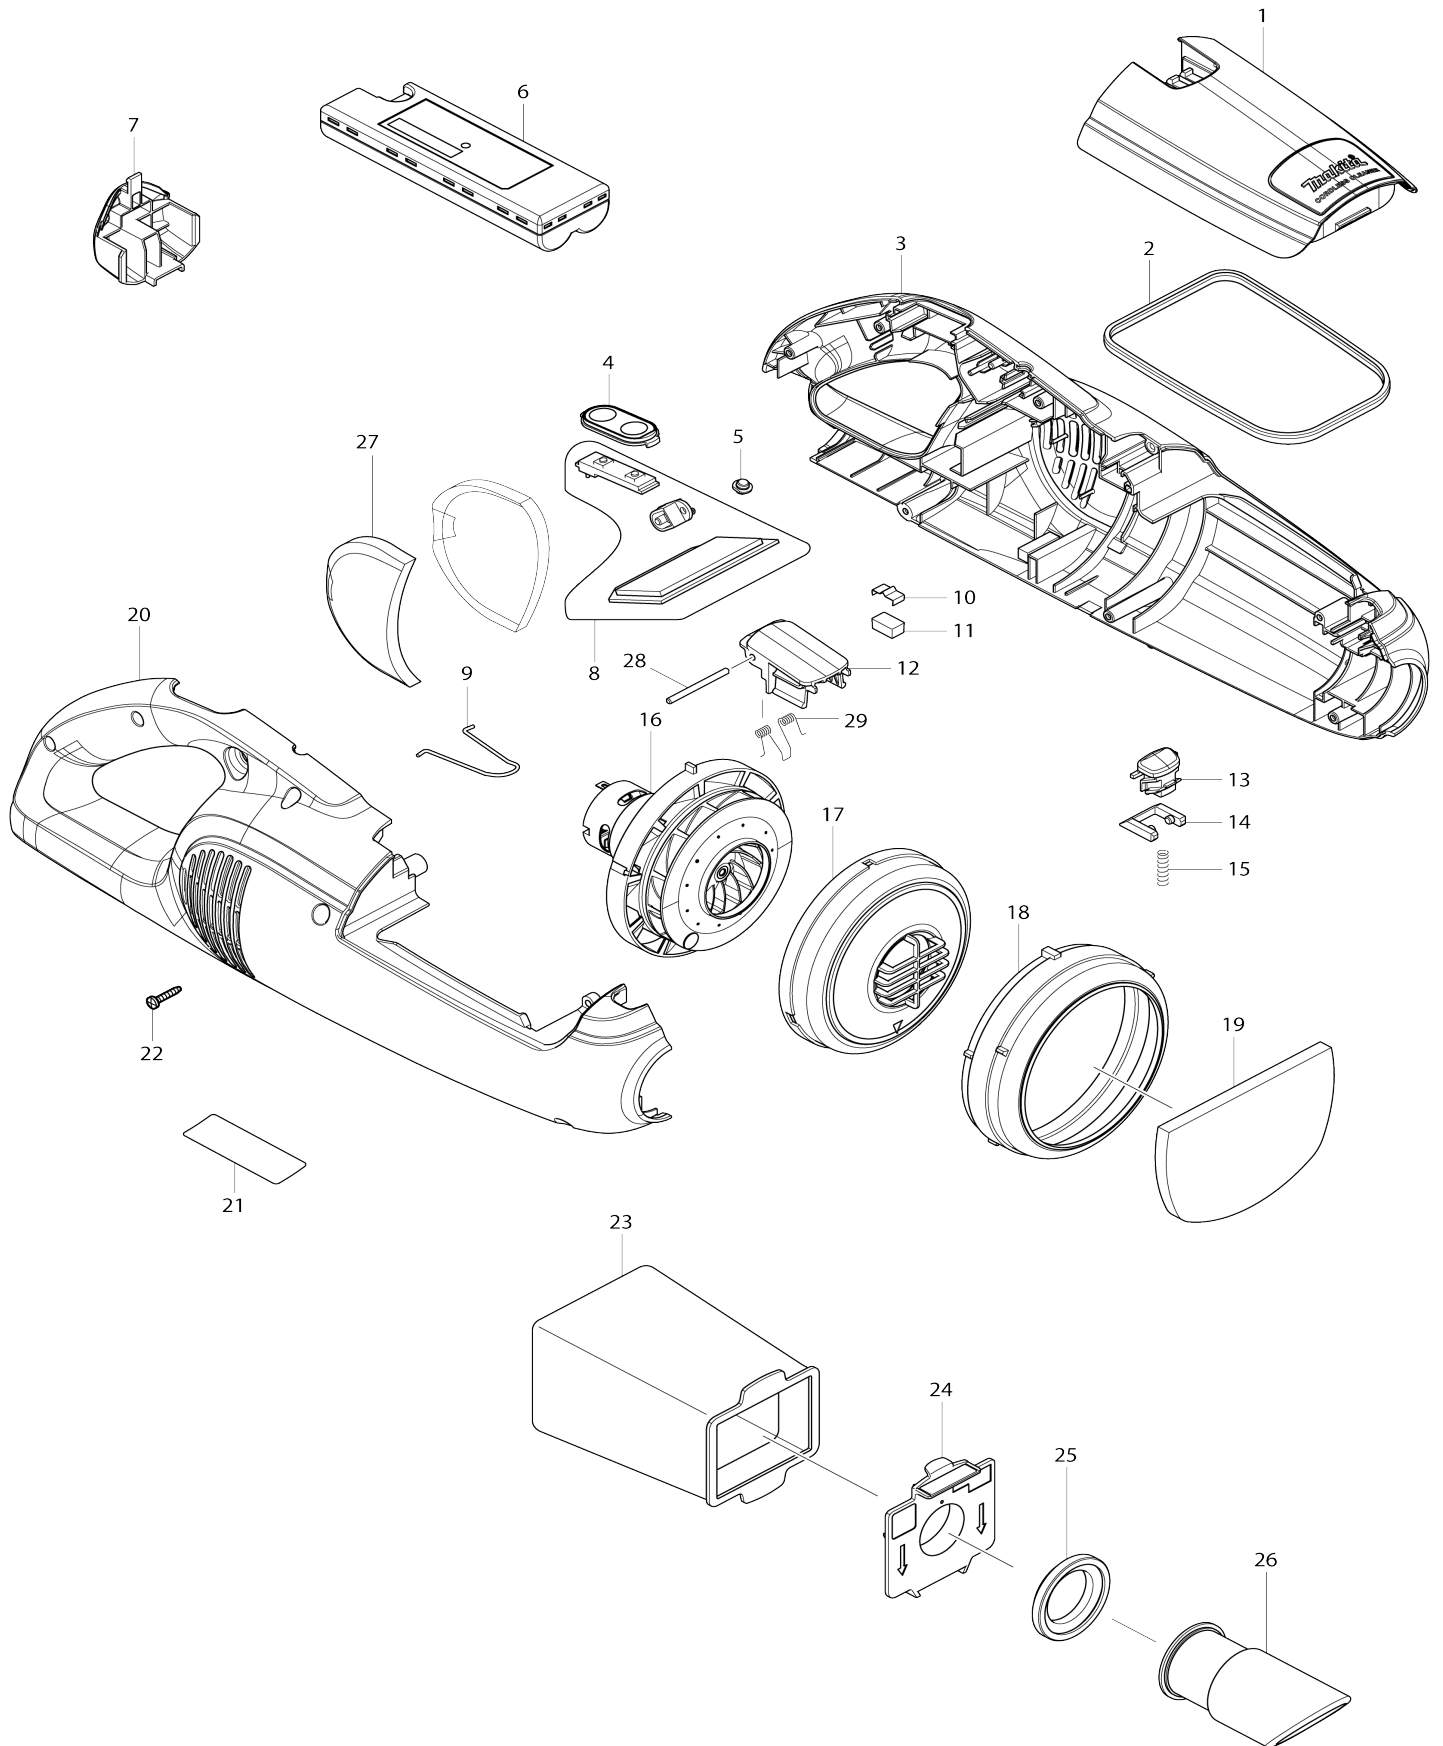

# Model No.CL104D CORDLESS CLEANER

Model No.CL104D CORDLESS CLEANER

Item No.	Parts No.	Description	Interchangability	Q'ty	New/Old	Note1	Note2
001	455253-0	FRONT COVER		1			
002	424528-8	SEAL		1			
003	187931-1	HOUSING SET		1			
D10		INC. 20					
004	142707-3	SWITCH PLATE COMPLETE		1	*		
004-1	143095-1	SWITCH PLATE COMPLETE	<	1	*		
004-2	144096-2	SWITCH PLATE COMPLETE	S	1			
005	450522-4	LENS		1			
006	632C23-4	BATTERY		1			
007	455250-6	COVER		1			
008	620175-5	CONTROLLER		1	*		
008-1	620453-3	CONTROLLER	<	1	*		
008-2	620486-8	CONTROLLER	S	1			
009	324885-3	HANGER		1			
010	232264-0	LEAF SPRING		1			
011	424367-6	RUBBER		1			
012	455249-1	FRONT COVER JOINT		1			
013	455251-4	BUTTON		1			
014	455027-9	STOPPER		1			
015	233344-5	COMPRESSION SPRING 4		1			
016	126231-4	MOTOR ASSEMBLY		1			
017	454084-4	FAN COVER		1			
018	424320-2	RUBBER RING		1			
019	423287-1	SPONGE SHEET 70-106		1	*		
019-1	424804-0	SPONGE SHEET 76-110	<	1			
020	187931-1	HOUSING SET		1			
D10		INC. 3					
021	815T81-9	CL104D NAME PLATE		1			
022	266130-9	TAPPING SCREW BIND PT 3X16		8			
023	166084-9	DUST BAG		1			
024	141088-2	VALVE STAY COMPLETE		1	*		
024-1	143677-9	VALVE STAY COMPLETE	<	1			
025	424094-5	PACKING		1			
026	451400-1	INLET (BLUE)		1			
027	423444-1	SPONGE SHEET 52-76		2			
028	268271-7	PIN 3		1			
029	233580-3	TORSION SPRING 4		1			
A01	122859-6	NOZZLE ASS'Y		1	*		
C10	451410-8	ROLLER		4	*		
C20	268208-4	PIN 3		4	*		
C30	424096-1	WIPER		1	*		
A01-1	123488-8	FLOOR T-NOZZLE 28 BLU	<	1	*		
C10	451410-8	ROLLER		4	*		
C20	268208-4	PIN 3		4	*		
C30	424096-1	WIPER		1	*		
A01-2	126609-1	NOZZLE ASSEMBLY	X	1	*		
C10	451410-8	ROLLER		4	*		