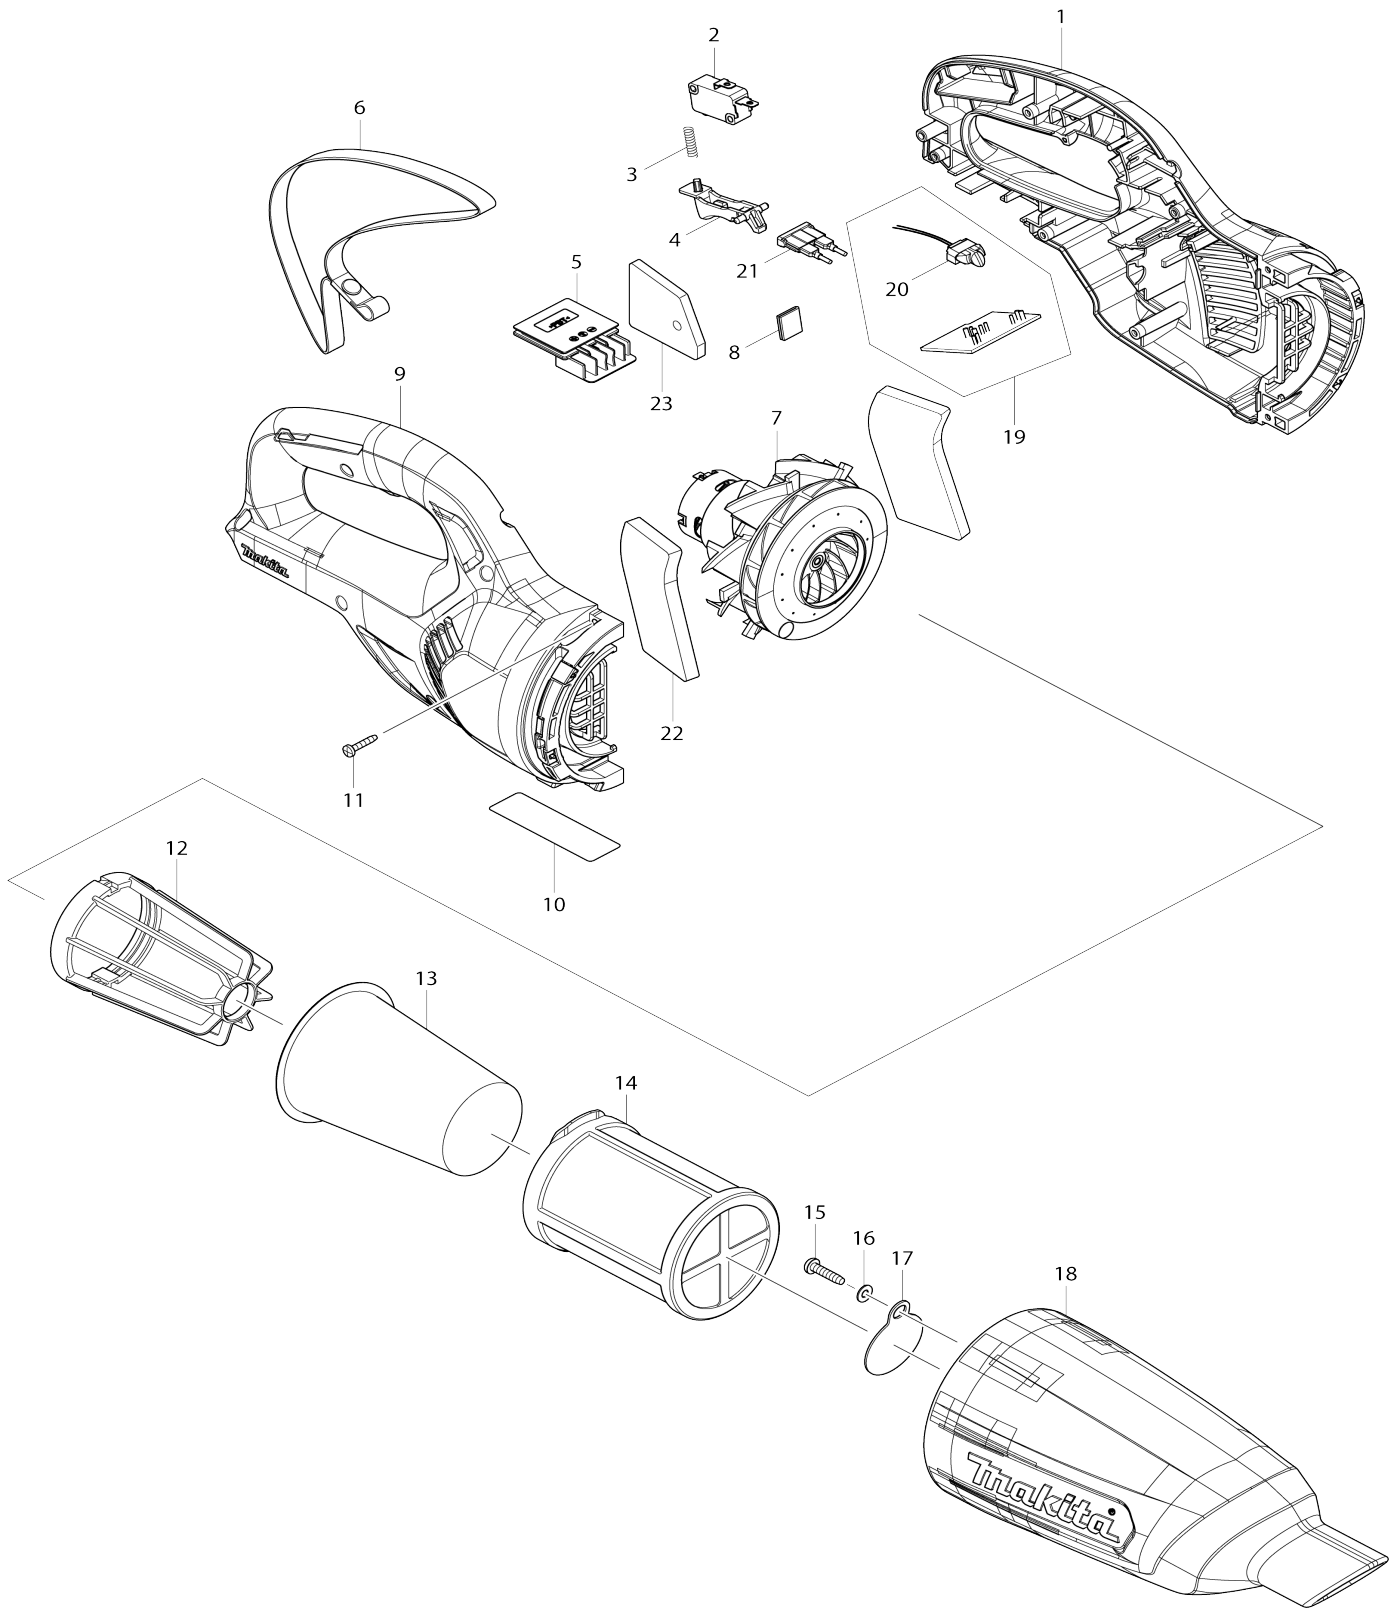

Model No.CL106FD CORDLESS CLEANER

F17	198538-8	SHELF BRUSH SET28 BLU		1		
F22	198552-4	ROUND BRUSH SET 28 IVO		1		
F25-1	198560-5	TELESCOPIC PIPE SET 28 EU	O	1		
F38	198915-4	FILTER SET		1		
F42	199039-9	SEAT NOZZLE SET 28 BLK		1		
F44	199041-2	SEAT NOZZLE SET 28 BLU		1		
F50	198990-0	LONG SASH NOZZLE SET 28 BLU		1		
F51	198968-3	BATTERY BL1016 SET		1	*	
F52	198969-1	BATTERY BL1016 SET (2PIECES)		1	*	
F53-1	198970-6	BATTERY BL1021B SET (2PIECES)	O	1	*	
F54-1	199002-2	BATTERY BL1041B SET (2PIECES)	O	1	*	
F92	1911L1-0	CLEANER STAND SET		1		
A05	197394-3	BATTERY BL1020B SET		1	*	
A05-1	197396-9	BATTERY BL1021B SET	<	1	*	
A05-2	197396-9	BATTERY BL1021B SET	O	1		
A06	456128-6	BATTERY COVER		1		
A07	***DC10SA	DC10SA BATTERY CHARGER		1	*	
D10		COMPO-PARTS				
A07-1	***DC10SB	DC10SB BATTERY CHARGER	<	1		
D10		COMPO-PARTS				

Please state Parts No. when your order.

Print Date 10/18/2023