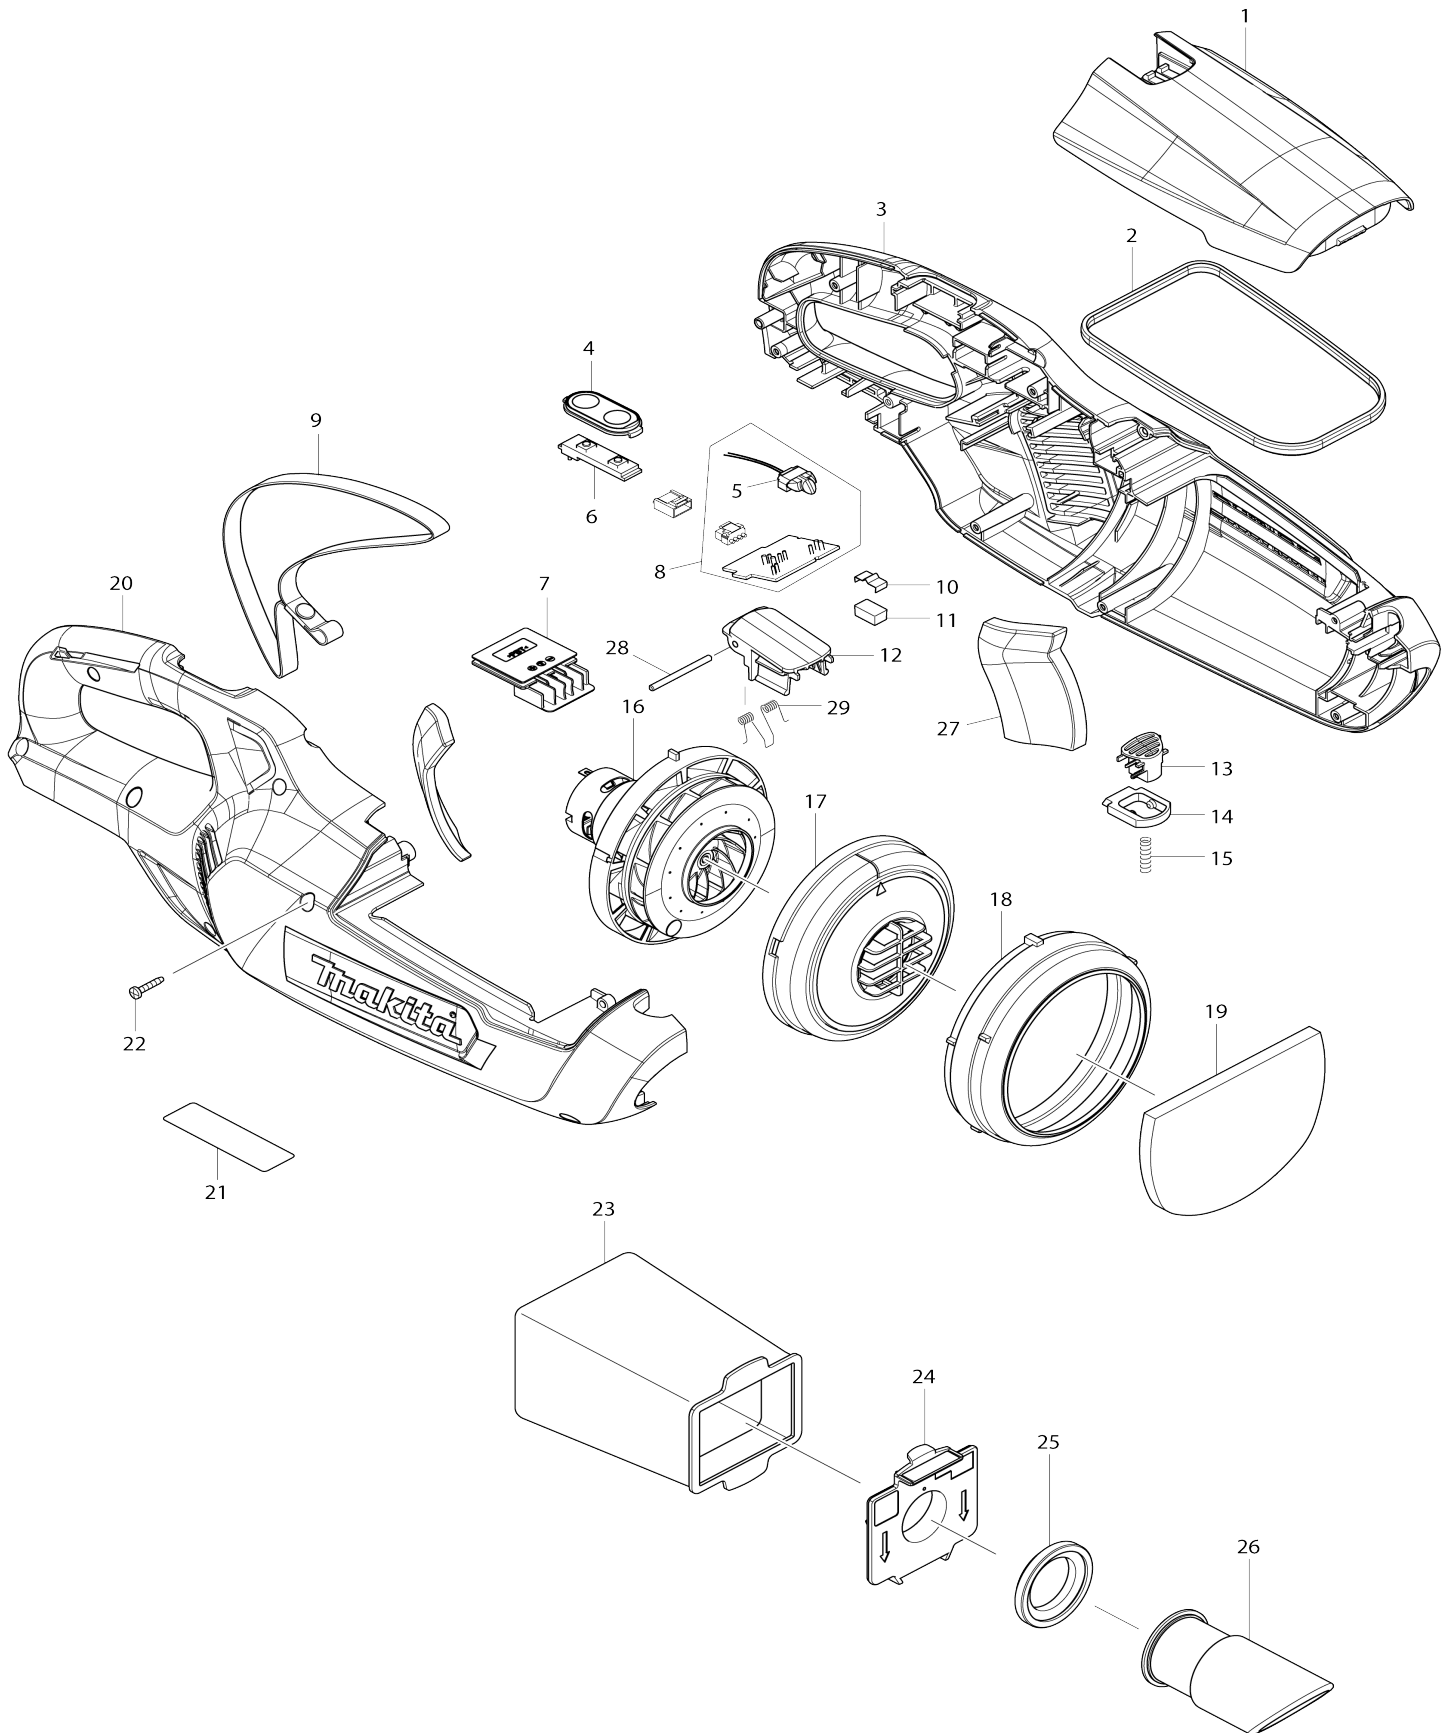

Model No.CL107FD CORDLESS CLEANER

Model No.CL107FD CORDLESS CLEANER

Item No.	Parts No.	Description	Interchangeability	Q'ty	New/Old	Note1	Note2
001	457148-3	FRONT COVER		1			
002	424912-7	SEAL		1			
003	183E87-8	HOUSING SET		1			
D10		INC. 20					
004	144096-2	SWITCH PLATE COMPLETE		1			
005	620601-4	LED CIRCUIT		1	*		
005-1	620E97-9	LED CIRCUIT	<	1			
006	631973-2	SWITCH UNIT		1			
007	644813-5	TERMINAL		1			
008	632H51-9	CONTROLLER UNIT		1	*		
C10	688161-2	LINE FILTER		2	*		
D10		INC. 5					
008-1	632N07-8	CONTROLLER UNIT	<	1	*		
C10	688161-2	LINE FILTER		2	*		
D10		INC. 5					
008-2	632R95-9	CONTROLLER UNIT	<	1			
C10	688161-2	LINE FILTER		2			
C20	654086-2	RECEPTACLE		2			
D10		INC. 5					
010	232264-0	LEAF SPRING		1			
011	424367-6	RUBBER		1			
012	457151-4	FRONT COVER JOINT		1			
013	457150-6	BUTTON		1			
014	452352-9	STOPPER		1			
015	233344-5	COMPRESSION SPRING 4		1			
016	123293-3	MOTOR ASSEMBLY		1			
017	454084-4	FAN COVER		1			
018	424320-2	RUBBER RING		1			
019	424804-0	SPONGE SHEET 76-110		1			
020	183E87-8	HOUSING SET		1			
D10		INC. 3					
021	852S30-9	CL107FD NAME PLATE		1			
022	266429-2	TAPPING SCREW 3X16		9			
023	166084-9	DUST BAG		1			
024	143677-9	VALVE STAY COMPLETE		1			
025	424094-5	PACKING		1			
026	457149-1	INLET		1			
027	424913-5	SPONGE SHEET 35-70		2			
028	268271-7	PIN 3		1			
029	233580-3	TORSION SPRING 4		1			
A01	123486-2	FLOOR T-NOZZLE 28 WHI		1			
C10	451410-8	ROLLER		4			
C20	268208-4	PIN 3		4			
C30	424096-1	WIPER		1	*		
C31	422963-4	WIPER	O	1			
A02	451240-7	SASH NOZZLE 28 WHI		1	*		
A02-1	413770-6	SASH NOZZLE	O	1			