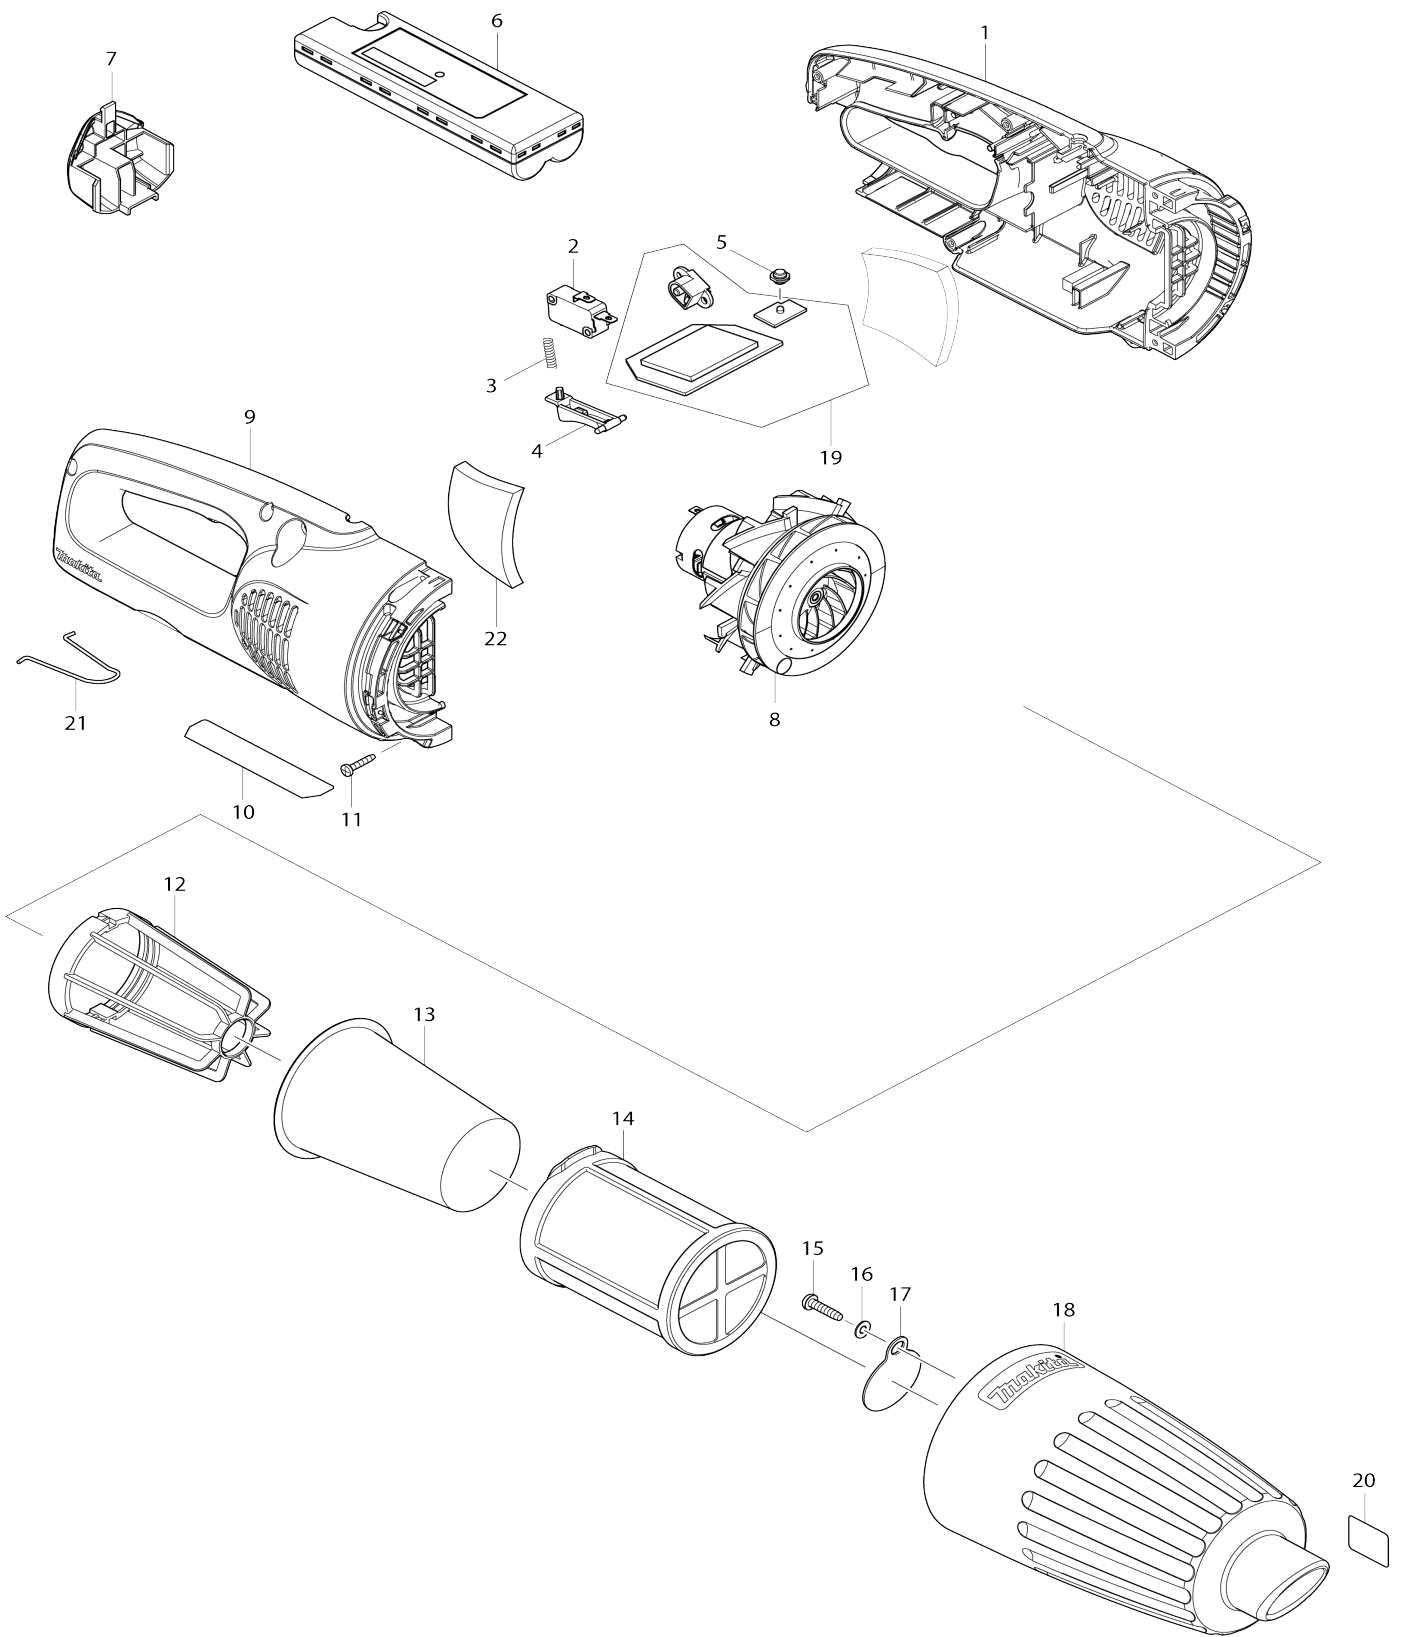

Model No.CL111D CORDLESS CLEANER

Model No.CL111D CORDLESS CLEANER

Item No.	Parts No.	Description	Interchangability	Q'ty	New/Old	Note1	Note2
001	183G28-6	HOUSING SET		1	*		
D10		INC. 9					
001-1	183K03-6	HOUSING SET	S	1			
D10		INC. 9,22					
002	650744-8	SWITCH D3V-16-3C26		1			
003	231473-8	COMPRESSION SPRING 4		1			
004	451210-6	SWITCH LEVER		1			
005	450522-4	LENS		1			
006	632C23-4	BATTERY		1			
007	455348-9	COVER		1			
008	123997-7	MOTOR ASSEMBLY		1			
009	183G28-6	HOUSING SET		1	*		
D10		INC. 1					
009-1	183K03-6	HOUSING SET	S	1			
D10		INC. 1,22					
010	853L55-4	CL111D NAME PLATE		1			
011	266429-2	TAPPING SCREW 3X16		5			
012	410237-5	STAY		1	*		
012-1	458467-0	STAY	<	1			
013	443060-3	FILTER		1			
014	451208-3	PRE-FILTER		1			
015	265995-6	TAPPING SCREW 4X18		1	*		
015-1	251530-6	TAPPING SCREW 4X18	S	1			
016	941051-3	FLAT WASHER 4		1	*		
017	424208-6	VALVE		1			
018	457646-7	CAPSULE		1			
019	632K45-2	CONTROLLER UNIT		1			
C10	688161-2	LINE FILTER		1			
020	809293-4	INDICATION LABEL		1			
021	324885-3	HANGER		1			
022	422152-1	SPONGE SHEET 43-58		2	*		
022-1	422152-1	SPONGE SHEET 43-58	O	2			
023	422268-2	SPONGE SHEET 57		1			
A01	198522-3	FLOOR/CARPET T-NOZZLE RED EU		1			
A02	416225-0	SASH NOZZLE 28 RED		1	*		
A02-1	413860-5	SASH NOZZLE	O	1			
A03	416227-6	SASH NOZZLE HOLDER (RED)		1			
A04	451425-5	PIPE (RED)		1			
A05	***DC1001	DC1001 BATTERY CHARGER SET		1			
F04	198537-0	SHELF BRUSH SET28 IVO EU		1			
F05	191496-7	FLEXIBLE HOSE SET28(IVO)		1			
F08	198552-4	ROUND BRUSH SET 28 IVO		1			
F11	198539-6	SHELF BRUSH SET28 RED EU		1			
F15	198554-0	ROUND BRUSH SET 28 RED EU		1			
F17	198560-5	TELESCOPIC PIPE SET 28 EU		1			
F19	198915-4	FILTER SET		1			
F23	199039-9	SEAT NOZZLE SET 28 BLK		1			

F25	199041-2	SEAT NOZZLE SET 28 BLU		1			
F31	198990-0	LONG SASH NOZZLE SET 28 BLU		1			
F92	1911L1-0	CLEANER STAND SET		1			

Please state Parts No. when your order.

Print Date 10/18/2023