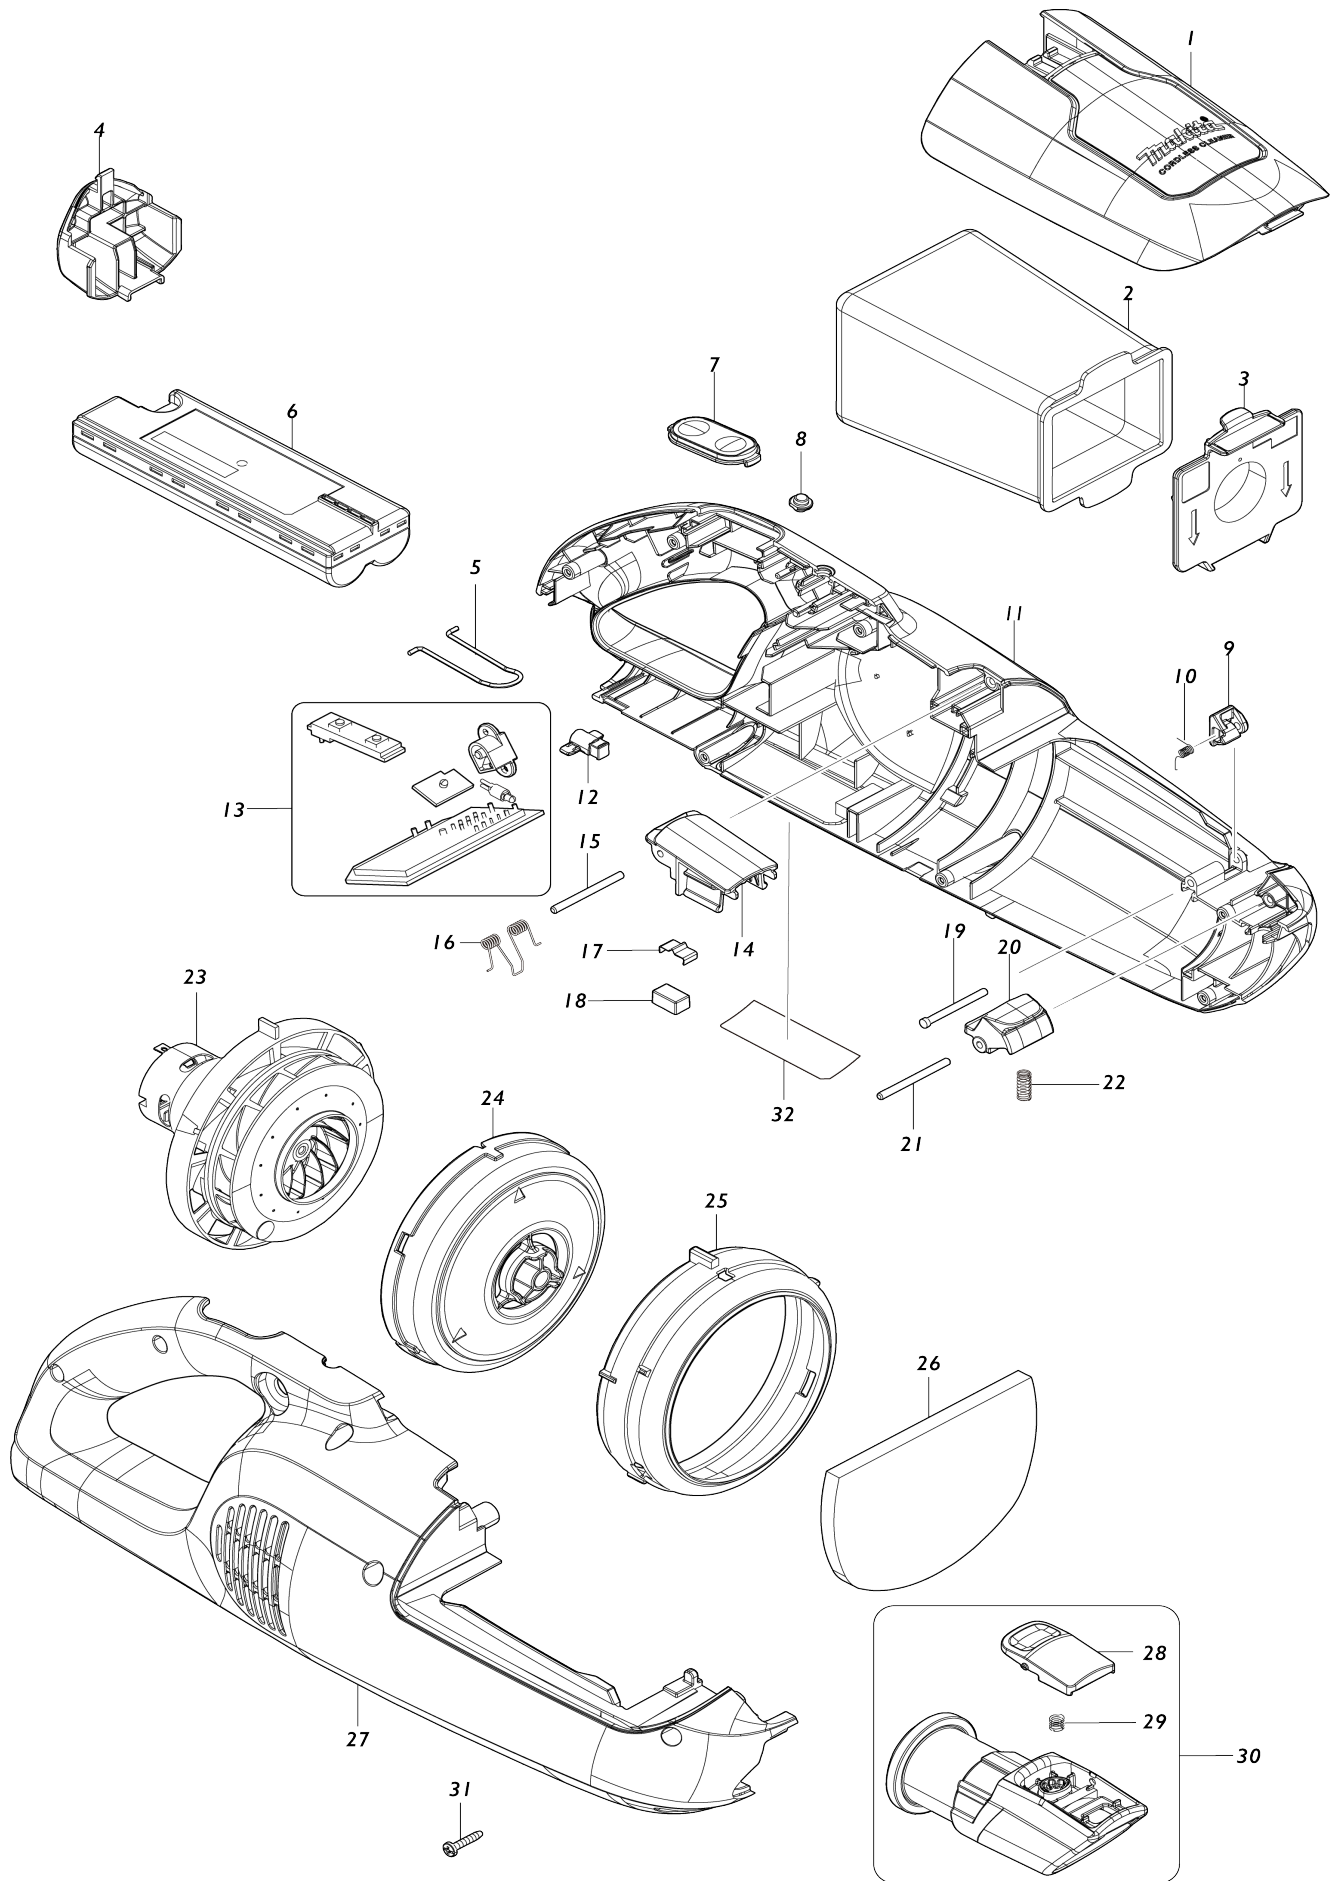

Model No.CL114FD CORDLESS CLEANER

Model No.CL114FD CORDLESS CLEANER

Item No.	Parts No.	Description	Interchangability	Q'ty	New/Old	Note1	Note2
001	140W12-0	FRONT COVER COMPLETE		1			
C10	458927-2	SEAL		1			
002	166084-9	DUST BAG		1			
003	143677-9	VALVE STAY COMPLETE		1			
004	454080-2	COVER		1			
005	324885-3	HANGER		1			
006	632R12-9	BATTERY		1			
007	144096-2	SWITCH PLATE COMPLETE		1			
008	450522-4	LENS		1			
009	458943-4	STOPPER PLATE		1			
010	232484-6	TORSION SPRING 4		1			
011	183R32-1	HOUSING SET		1			
C10	423444-1	SPONGE SHEET 52-76		2			
D10		INC. 27					
012	140K40-3	LENS CASE COMPLETE		1			
013	620D45-2	CONTROLLER		1	*		
C10	688164-6	LINE FILTER		1	*		
013-1	620J03-4	CONTROLLER	<	1			
C10	688164-6	LINE FILTER		1			
014	458932-9	FRONT COVER JOINT		1			
015	268271-7	PIN 3		1			
016	233580-3	TORSION SPRING 4		1			
017	232264-0	LEAF SPRING		1			
018	424367-6	RUBBER		1			
019	256590-3	FLAT FILLISTER HD. PIN 3		1			
020	458933-7	BUTTON B		1			
021	268271-7	PIN 3		1			
022	233344-5	COMPRESSION SPRING 4		1			
023	127090-9	MOTOR ASSEMBLY		1			
024	459035-2	FAN COVER		1			
025	422421-0	RUBBER RING		1			
026	424804-0	SPONGE SHEET 76-110		1			
027	183R32-1	HOUSING SET		1			
C10	423444-1	SPONGE SHEET 52-76		2			
D10		INC. 11					
028	458939-5	BUTTON A		1			
029	232485-4	COMPRESSION SPRING 5		1			
030	136033-0	INLET ASSY		1			
C10	424094-5	PACKING		1			
D10		INC. 28,29					
031	266130-9	TAPPING SCREW BIND PT 3X16		8			
032	857R57-8	CL114FD NAME PLATE		1			
A01	198755-0	NOZZLE ASSEMBLY SET		1	*		
C10	451410-8	ROLLER		4	*		
C20	743108-4	BRUSH 205		1	*		
A01-1	198149-9	FLOOR/CARPET T-NOZZLE IVO	<	1			
A02	194566-1	PAPER FILTER SET (5PCS/SET)		1	*		