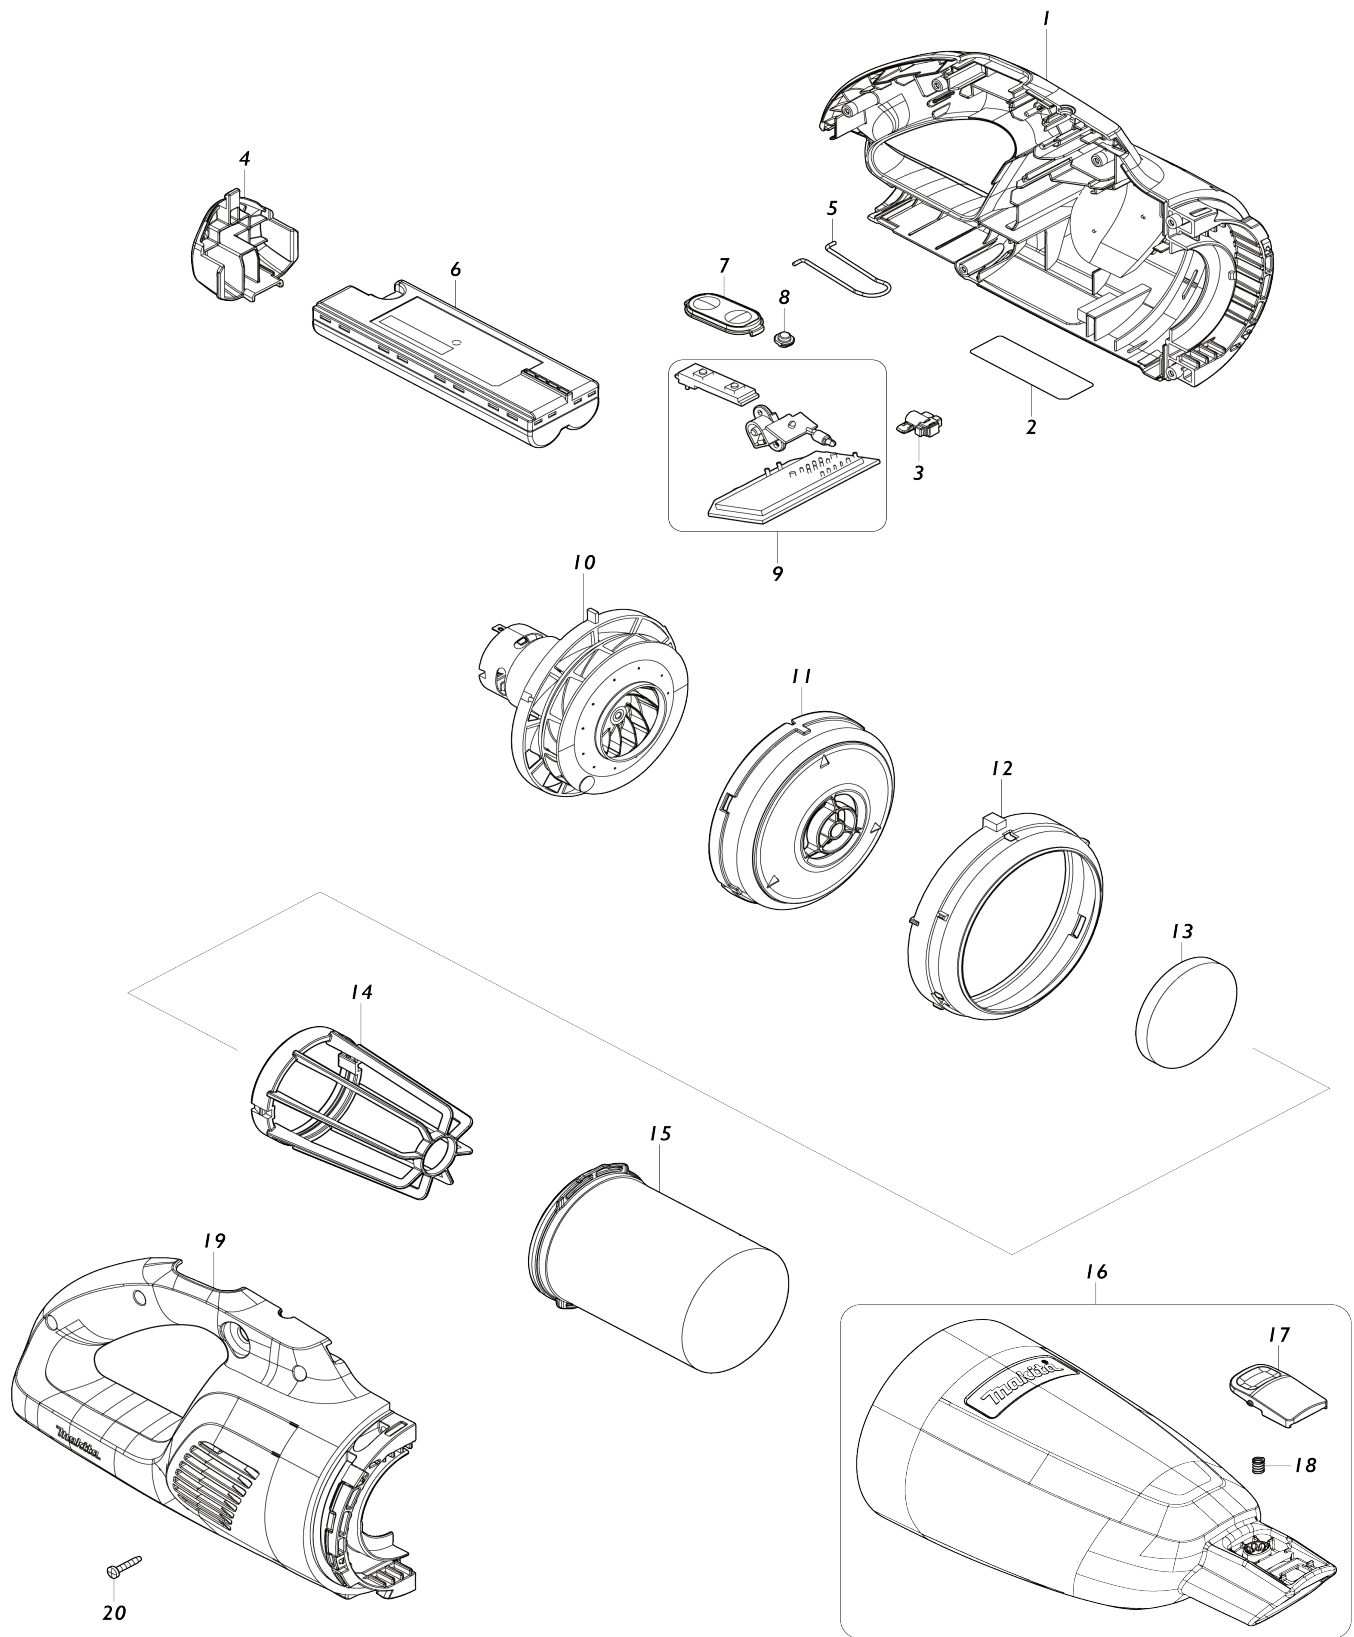

Model No.CL117FD CORDLESS CLEANER

| | | | | | | |
|-----|----------|---------------------|--|---|--|--|
| F18 | 198915-4 | FILTER SET | | 1 | | |
| F23 | 199900-0 | TOOL BAG SET | | 1 | | |
| F24 | 199901-8 | TOOL BAG SET | | 1 | | |
| F92 | 1911L1-0 | CLEANER STAND SET | | 1 | | |
| A02 | 1910Y3-1 | TELESCOPIC PIPE SET | | 1 | | |
| D10 | | INC. A05 | | | | |
| A05 | 413K53-0 | NOZZLE HOLDER | | 1 | | |
| 016 | 136782-9 | CAPSULE ASS'Y | | 1 | | |
| 016 | 136783-7 | CAPSULE ASS'Y | | 1 | | |

Please state Parts No. when your order.

Print Date 10/24/2023