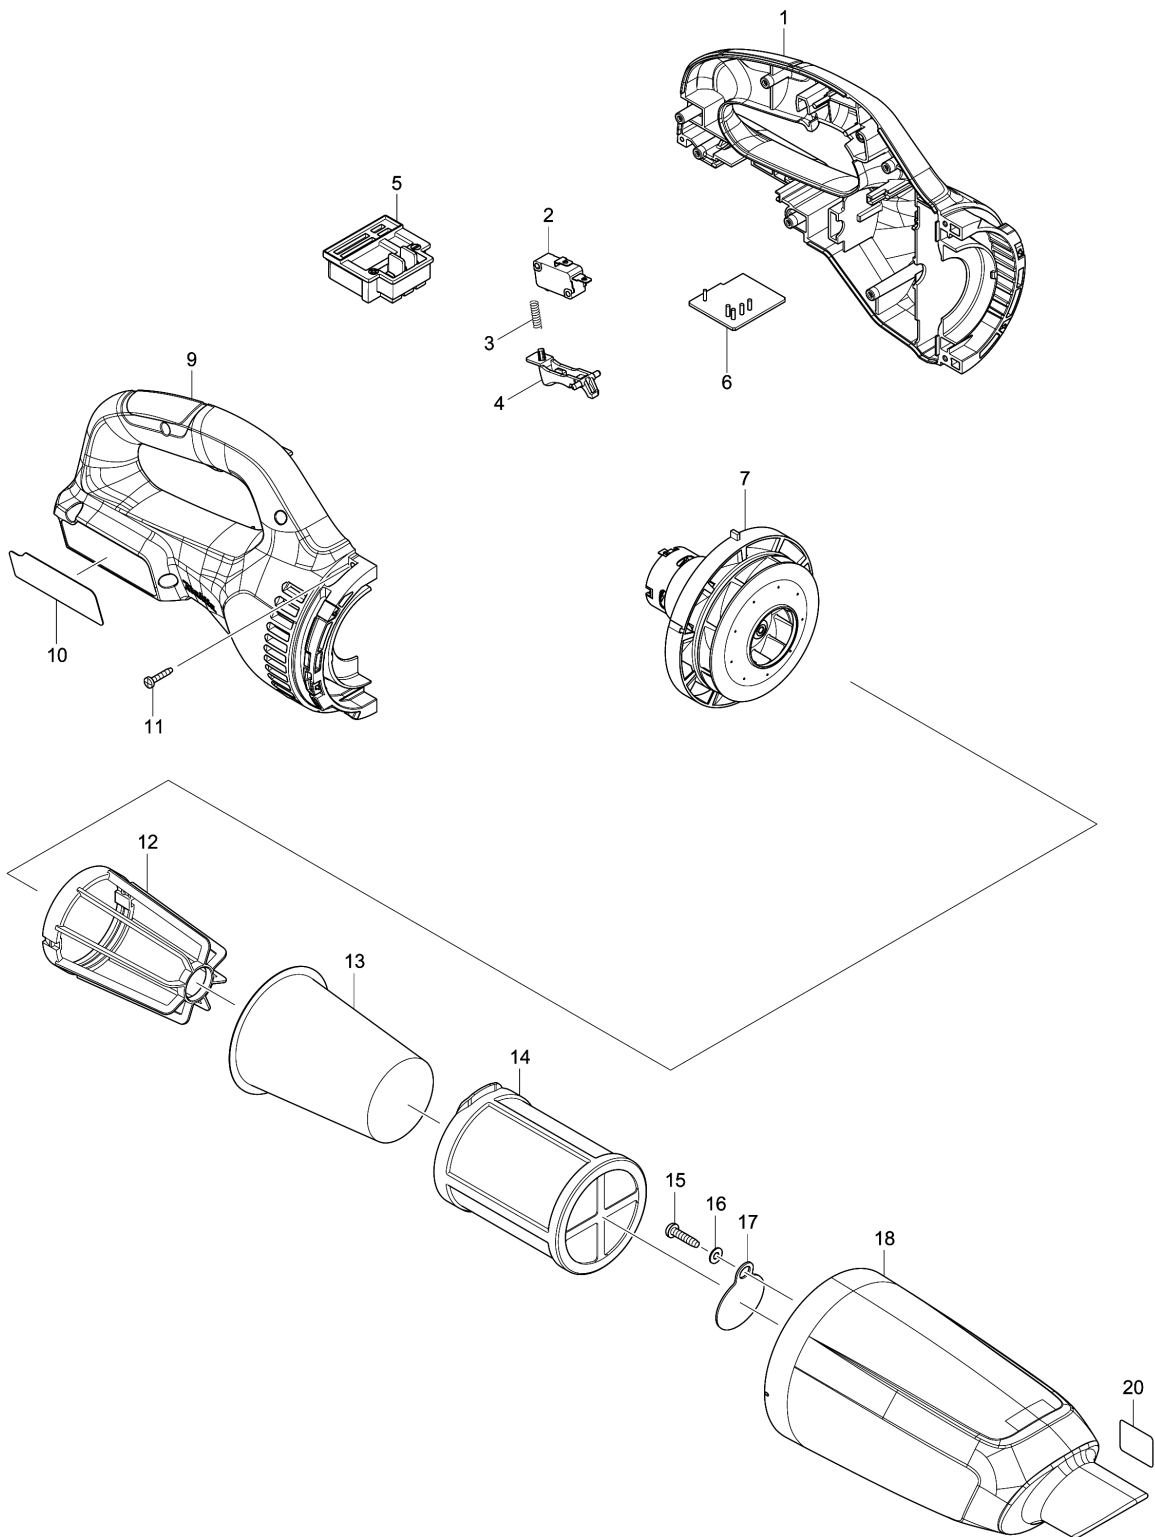

Model No.CL183D CORDLESS CLEANER

Model No.CL183D CORDLESS CLEANER

Item	Parts No.	Description	I/C	Qty	New/Old	Sales	Purch.	Note
001	183A61-2	HOUSING SET		1	*			
D10		INC. 9			*			
001-1	183N11-5	HOUSING SET	<	1				
D10		INC. 9						
002	650744-8	SWITCH D3V-16-3C26		1			2.35	
003	231473-8	COMPRESSION SPRING 4		1			0.75	
004	455743-3	SWITCH LEVER		1				
005	643862-9	TERMINAL		1			1.75	
006	632E23-6	CONTROLLER UNIT		1				
C10	688172-7	LINE FILTER		2			0.75	
C20	654086-2	RECEPTACLE		2			0.75	
007	123424-4	MOTOR ASS'Y		1				
009	183A61-2	HOUSING SET		1	*			
D10		INC. 1			*			
009-1	183N11-5	HOUSING SET	<	1				
D10		INC. 1						
010	850T07-4	CL183D NAME PLATE		1				
011	266429-2	TAPPING SCREW 3X16		7			0.75	
012	410237-5	STAY		1	*		2.15	
012-1	458467-0	STAY	O	1			2.15	
013	443060-3	FILTER		1			1.75	
014	451208-3	PRE-FILTER		1			3.00	
015	265995-6	TAPPING SCREW 4X18		1	*		0.75	
015-1	251530-6	TAPPING SCREW 4X18	S	1			0.75	
016	941051-3	FLAT WASHER 4		1	*		0.75	
017	424208-6	VALVE		1			0.75	
018	455601-3	CAPSULE		1				
020	809293-4	INDICATION LABEL		1				
A01	123283-6	NOZZLE ASSEMBLY		1	*			
A01-1	123485-4	FLOOR T-NOZZLE 28 IVO	<	1				
C10	451410-8	ROLLER		4				
C20	268208-4	PIN 3		4				
C30	424096-1	WIPER		1	*			
C31	422963-4	WIPER	O	1				
A02	416041-0	SASH NOZZLE 28 IVO		1	*			
A02-1	413769-1	SASH NOZZLE	O	1				
A03	416043-6	SASH NOZZLE HOLDER (IVORY)		1				
A04	451424-7	PIPE		1				
E02	632H46-2	FUSE UNIT		1				
F02	191496-7	FLEXIBLE HOSE SET28(IVO)		1				
F05-1	198186-3	BATTERY BL1815G SET	<	1	*			
F05-2	198186-3	BATTERY BL1815G SET	<	1				
F06-1	198186-3	BATTERY BL1815G SET	<	1	*			
F06-2	198186-3	BATTERY BL1815G SET	<	1				