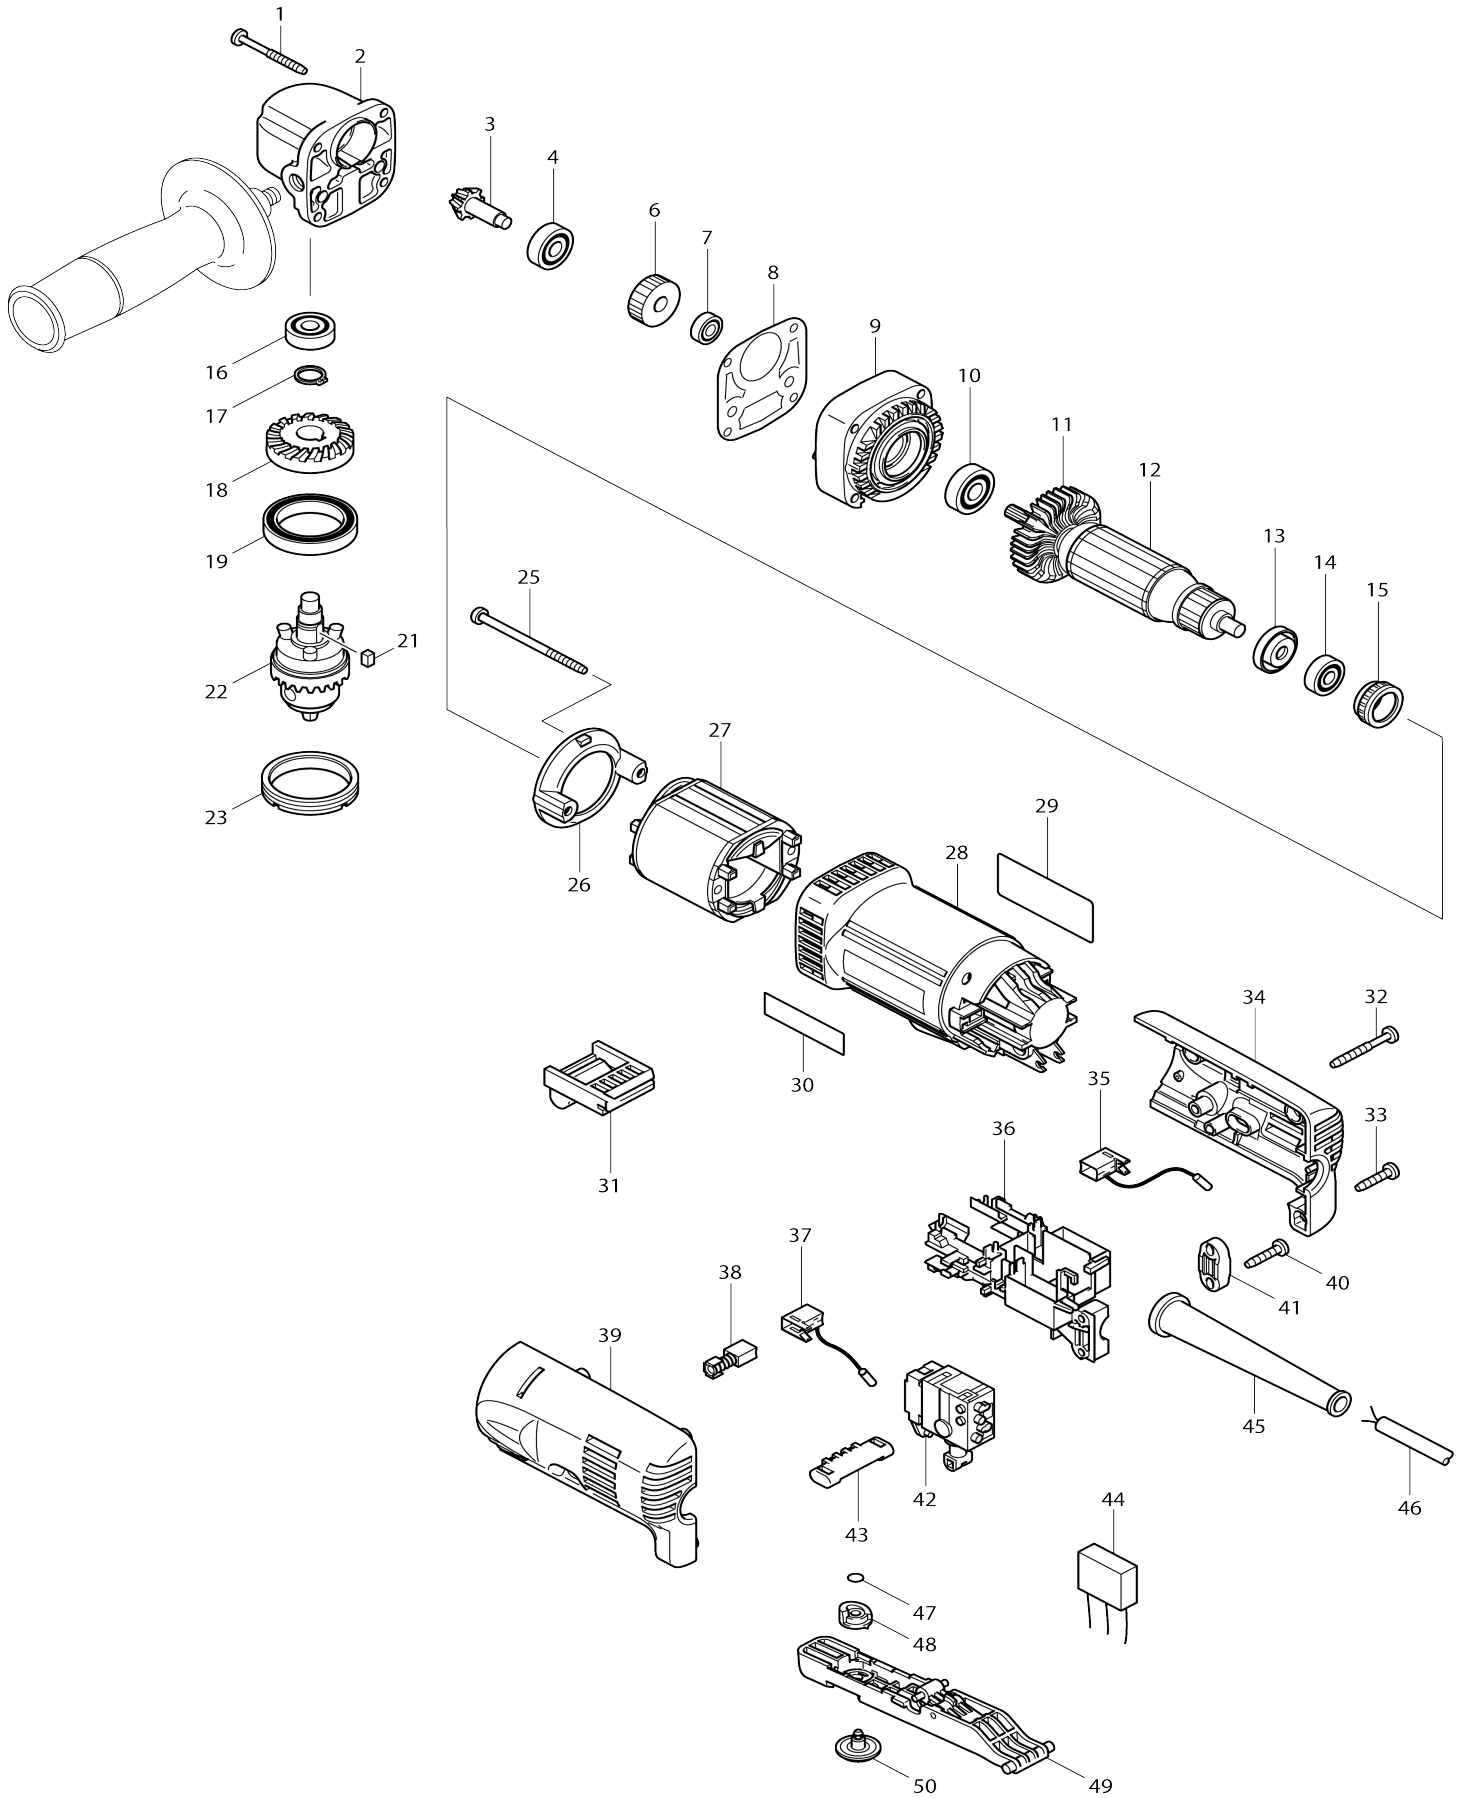

Model No.DA3010 ANGLE DRILL 10MM

043	418038-5	F/R CHANGE LEVER		1		
044	645253-0	NOISE SUPPRESSOR		1		
045	682559-5	CORD GUARD 8		1		
046	665394-6	POWER SUPPLY CORD 1.0-2-2.5		1		
047	213034-6	O RING 3		1		
048	418040-8	CAM		1		
049	153477-9	SWITCH LEVER COMPLETE		1		
050	418037-7	SPEED CHANGE DIAL		1		
A01	411780-7	KEY HOLDER 10		1		
A02	763415-9	CHUCK KEY S10		1		
A03	152490-4	GRIP 36 COMPLETE		1		

Please state Parts No. when your order.

Print Date 10/18/2023