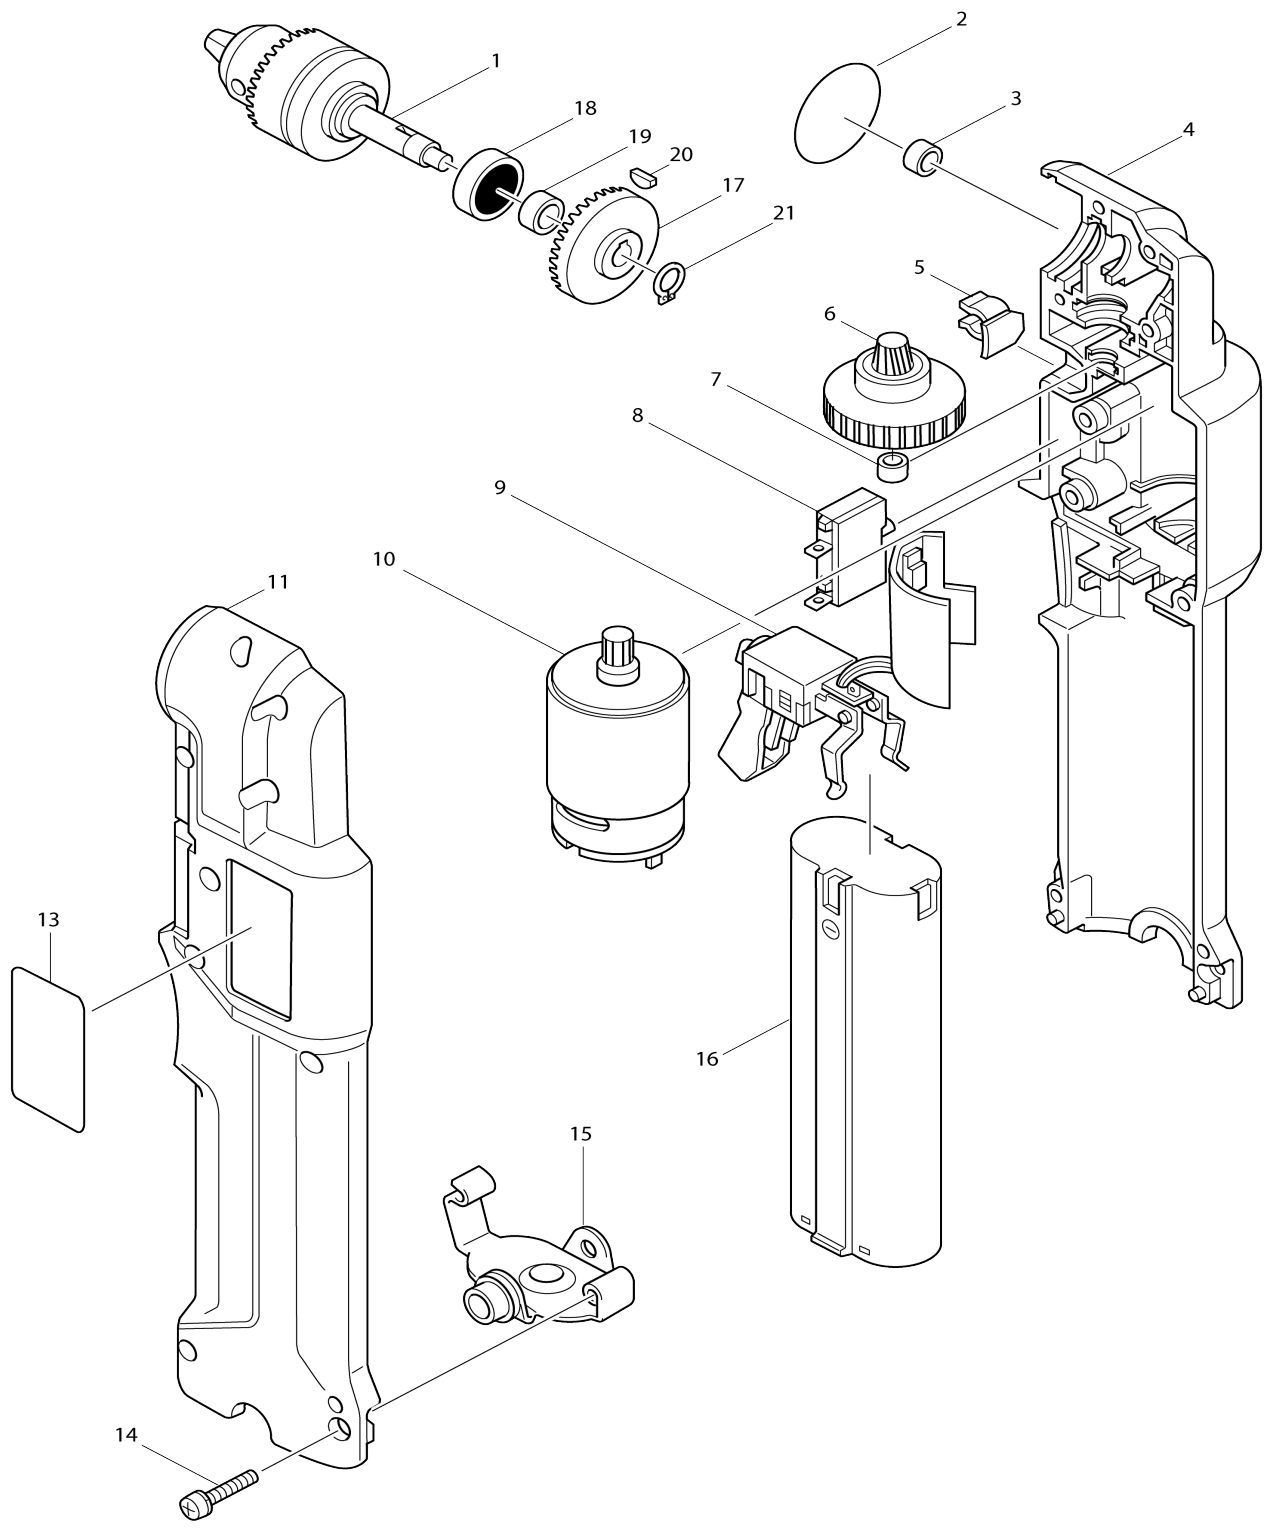

Model No.DA301D CORDLESS ANGLE DRILL 10MM

Model No.DA301D CORDLESS ANGLE DRILL 10MM

Item No.	Parts No.	Description	Interchangability	Q'ty	New/Old	Note1	Note2
001-1	192885-9	Drill chuck set		1			
002	213458-6	O RING 34		1			
003	214017-9	PLANE BEARING 5		1			
004-1	182381-5	Housing set (blue)		1			
C10	816266-0	INDICATION LABEL		1			
C20	817766-3	Caution label		1			
D10		INC. 11					
005	411640-3	HOLDER 6		1			
006	153153-5	Gear complete		1	*		
006-1	153234-5	Gear complete	X	1			
007	214019-5	PLANE BEARING 4		1			
008	652532-9	OVER CURRENT RELAY BC51		1			
009	651913-4	Switch TG55A		1			
010	629514-6	DC MOTOR 7.2V		1	*		
C10	221851-0	SPUR GEAR 11		1	*		
010-1	629801-3	DC MOTOR 7.2V	X	1			
C10	221851-0	SPUR GEAR 11		1			
011-1	182381-5	Housing set (blue)		1			
C10	816266-0	INDICATION LABEL		1			
C20	817766-3	Caution label		1			
D10		INC. 4					
013	856859-1	Name plate DA301D		1			
014	911143-2	PAN HEAD SCREW M4X22		9			
015	163157-9	SET PLATE		1	*		
015-1	342833-0	SET PLATE	O	1			
017	221384-5	Spiral bevel gear 36		1	*		
017-1	221387-9	SPIRAL BEVEL GEAR 36	X	1			
018	211031-6	BALL BEARING 608LLB		1			
019	257106-7	RING 8		1			
020	254031-3	WOODRUFF KEY 3		1			
021	961004-6	RETAINING RING (EXT) S-8		1			
A01	763415-9	CHUCK KEY S10		1			
016	191679-9	BATTERY 7000 SET		1			
A02-1	824372-7	PLASTIC CASE		1	*		
A02-2	824627-0	PLASTIC CARRYING CASE	<	1			
C10	186347-7	SLIDE LATCH SET		1			
A03	414938-7	BATTERY COVER		1			
016F_	192695-4	Battery set 7033		1			
016	193888-6	Battery set 7034		1			

Please state Parts No. when your order.

Print Date 10/18/2023