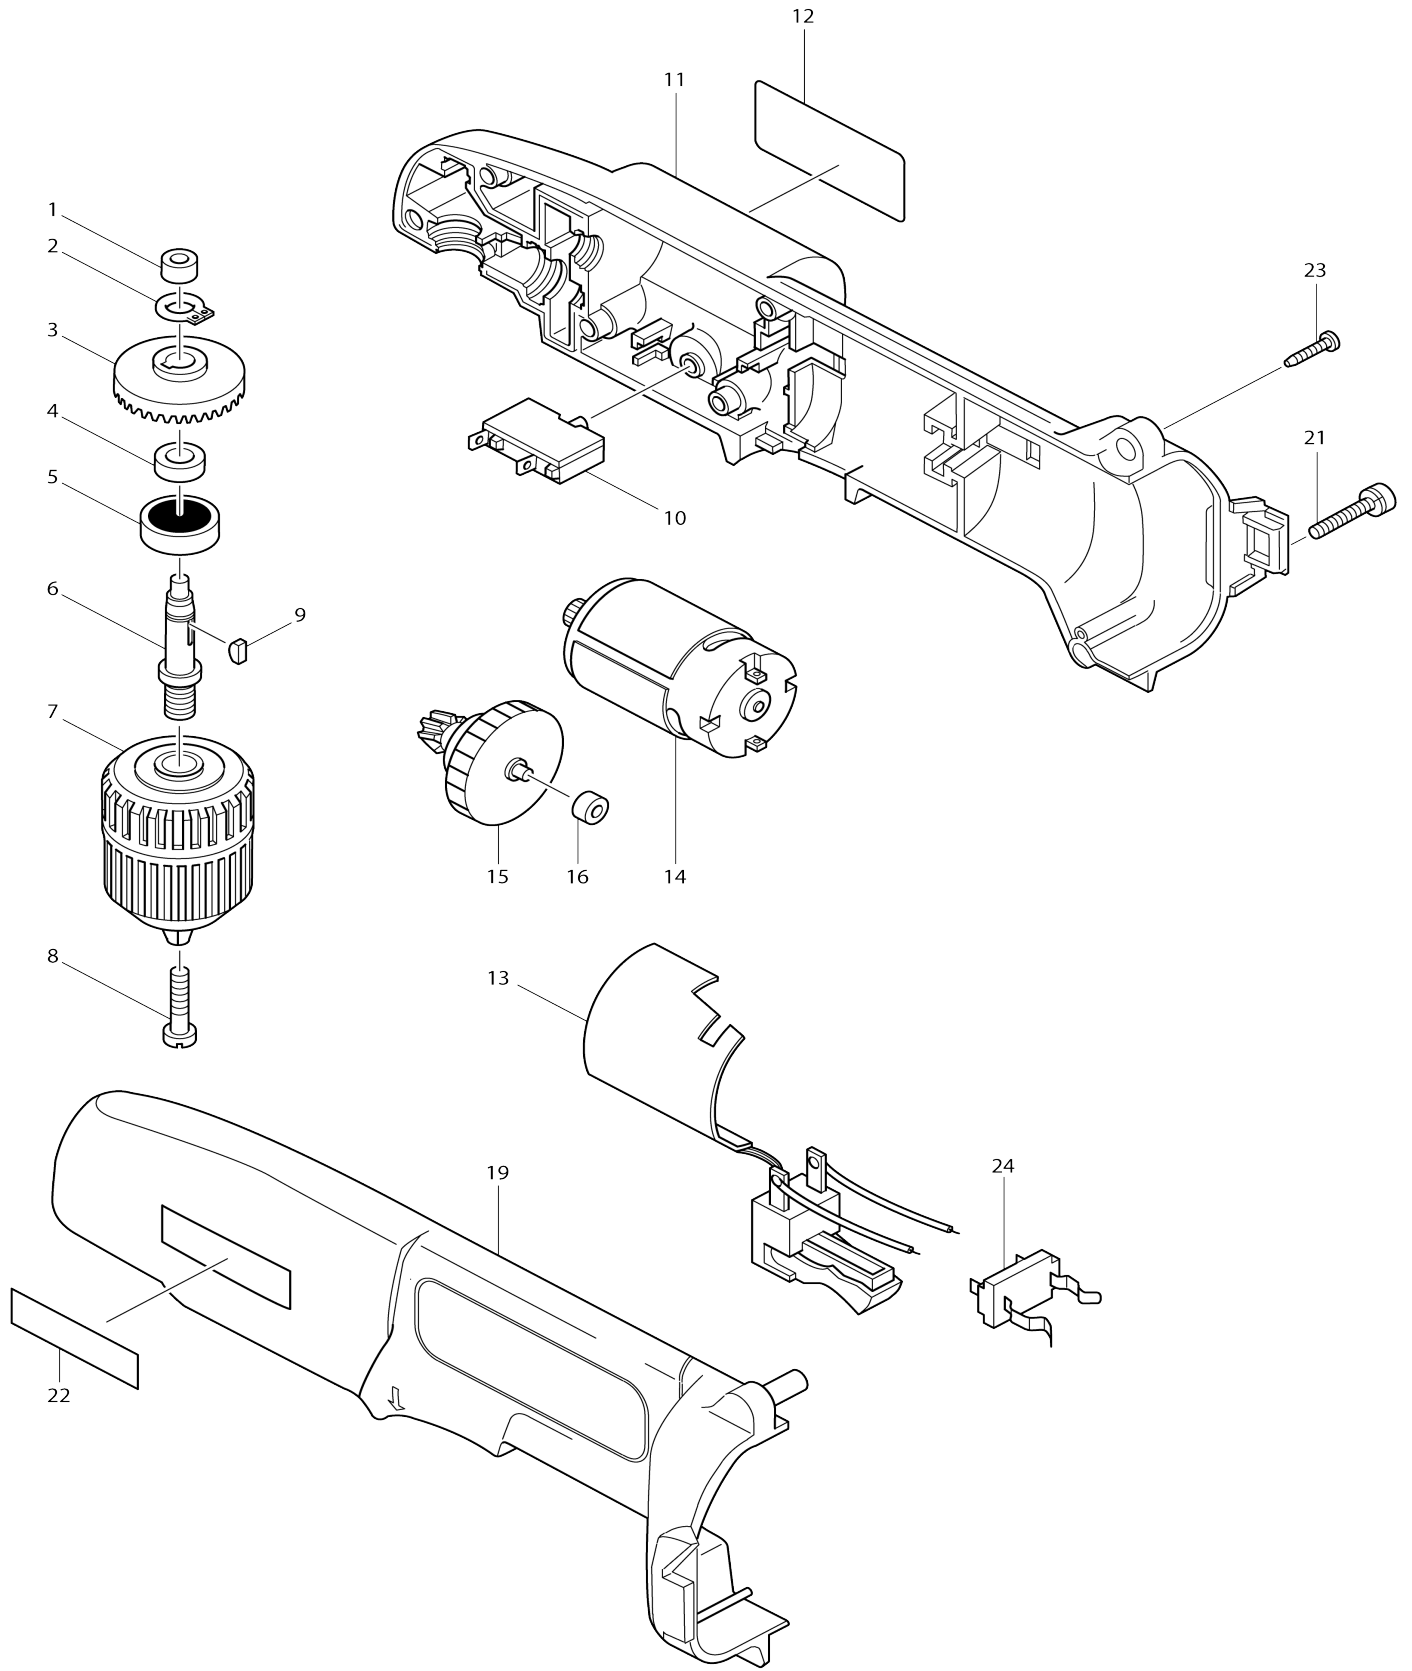

# Model No.DA312D CORDLESS ANGLE DRILL 10MM

Model No.DA312D CORDLESS ANGLE DRILL 10MM

Item No.	Parts No.	Description	Interchangeability	Q'ty	New/Old	Note1	Note2
001	214017-9	PLANE BEARING 5		1			
002	961004-6	RETAINING RING (EXT) S-8		1			
003	221387-9	SPIRAL BEVEL GEAR 36		1			
004	257106-7	RING 8		1			
005	211031-6	BALL BEARING 608LLB		1			
006	322278-8	SPINDLE		1			
007	192016-0	KEYLESS DRILL CHUCK 10		1			
D10		INC. 8					
008	251451-2	- PAN HEAD SCREW M5X22		1	*		
008-1	265B83-1	-PAN HEAD SCREW M5X22	O	1			
009	254031-3	WOODRUFF KEY 3		1			
010	652532-9	OVER CURRENT RELAY BC51		1			
011	183329-0	HOUSING SET		1			
D10		INC. 19,22					
012	852734-9	NAME PLATE DA312D		1			
013	650504-8	SWITCH TG55B-142		1			
014	629771-6	DC MOTOR		1			
C10	221851-0	SPUR GEAR 11		1			
015	153193-3	GEAR COMPLETE		1			
016	214019-5	PLANE BEARING 4		1			
019	183329-0	HOUSING SET		1			
D10		INC. 11,22					
021	911143-2	PAN HEAD SCREW M4X22		1			
022	819063-3	MAKITA LABEL		1			
023	266130-9	TAPPING SCREW BIND PT 3X16		6			
024	643909-9	BATTERY HOLDER		1			
E03	688161-2	LINE FILTER		1			
A01	414938-7	BATTERY COVER		1			
A02A_	192597-4	BATTERY 1222 SET		1			
A03	824627-0	PLASTIC CARRYING CASE		1			
C10	186347-7	SLIDE LATCH SET		1			
C20	819143-5	MAKITA LABEL		1			
A02C_	193100-4	BATTERY 1234 SET		1	*		
A02C1	193100-4	BATTERY 1234 SET	O	1			
A02D_	193059-5	BATTERY 1235 SET		1	*		
A02D1	193059-5	BATTERY 1235 SET	O	1			
E01	193100-4	BATTERY 1234 SET		1	*		
E01-1	193100-4	BATTERY 1234 SET	O	1			
E02	414938-7	BATTERY COVER		1			
E01	193059-5	BATTERY 1235 SET		1	*		
E01-1	193059-5	BATTERY 1235 SET	O	1			

Please state Parts No. when your order.

Print Date 10/18/2023