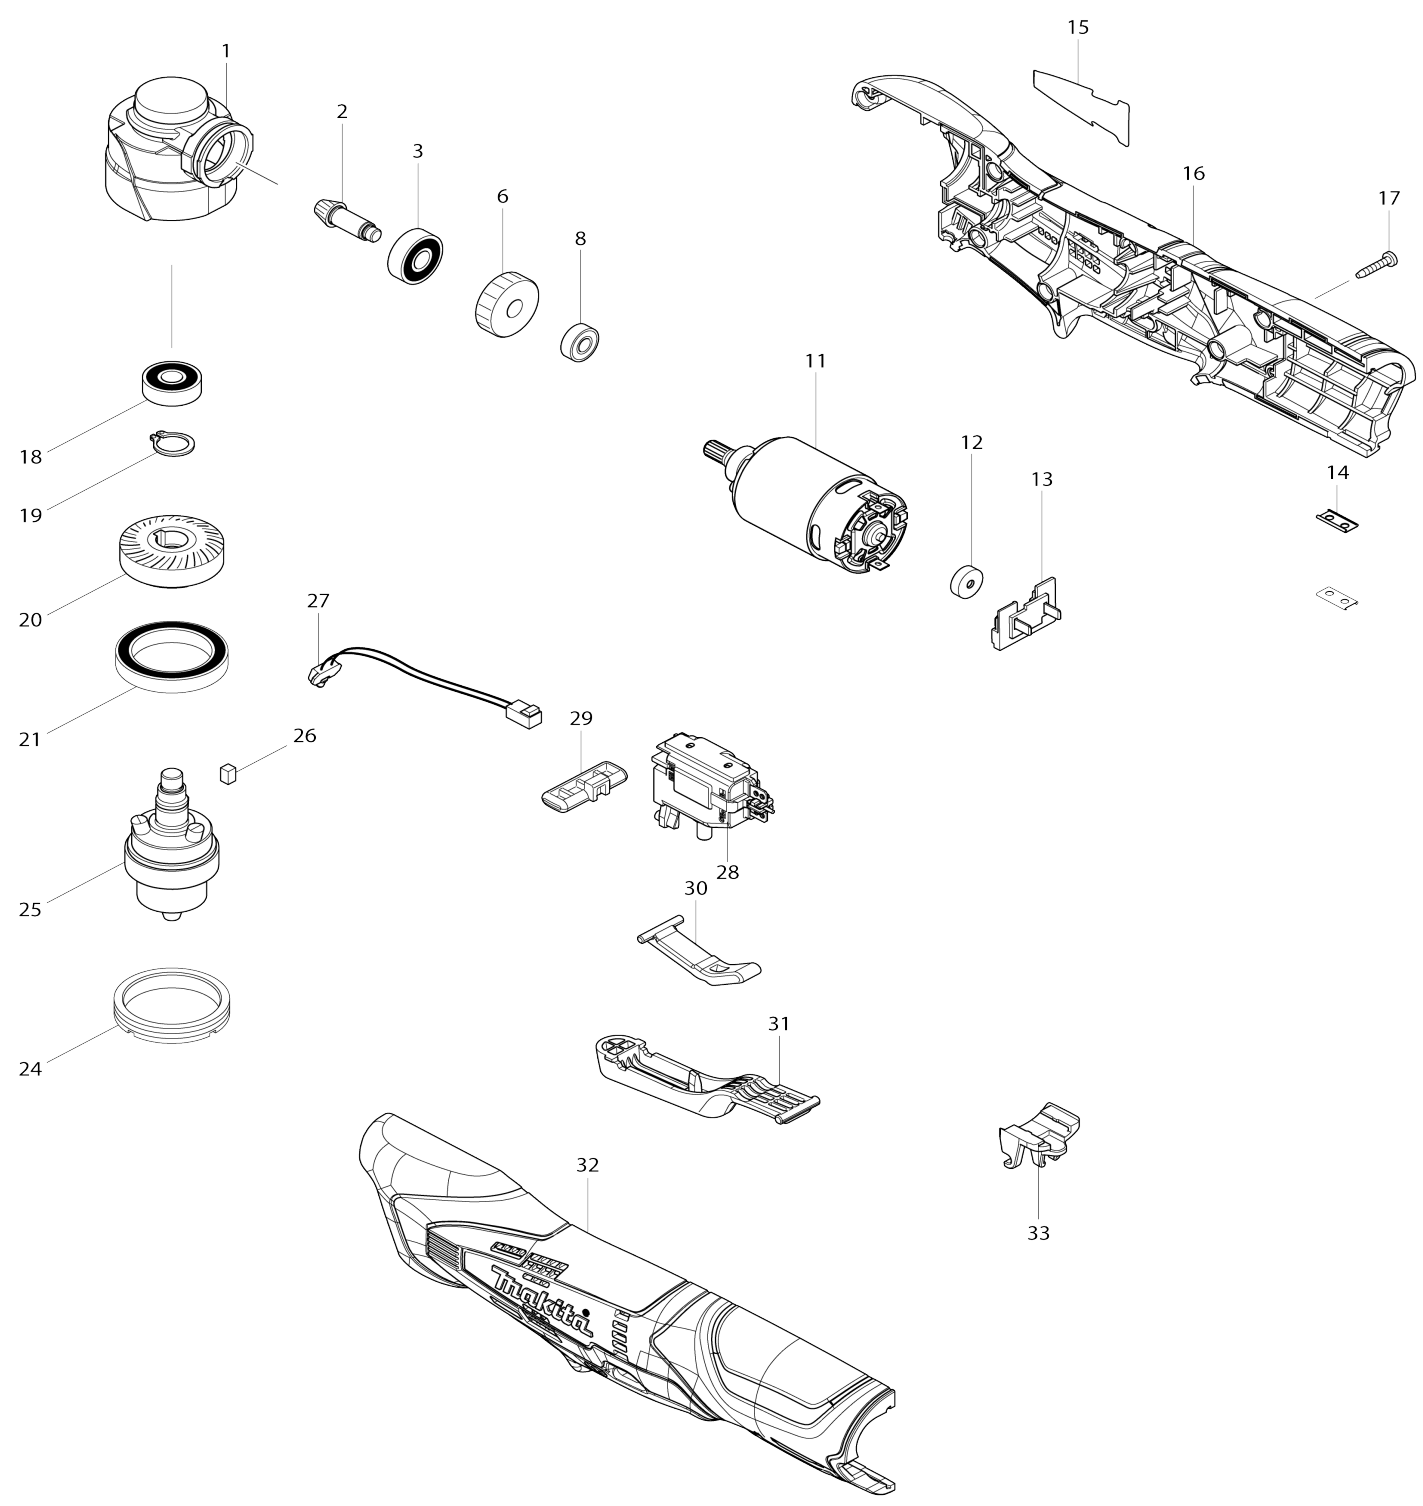

Model No.DA330D CORDLESS ANGLE DRILL

Model No.DA330D CORDLESS ANGLE DRILL

Item No.	Parts No.	Description	Interchangability	Q'ty	New/Old	Note1	Note2
001	318933-8	GEAR HOUSING		1			
002	227600-3	SPIRAL BEVEL GEAR 6		1			
003	210029-0	BALL BEARING 608ZZ		1			
006	227328-3	SPUR GEAR 42		1			
008	210033-9	BALL BEARING 696ZZ		1			
011	629978-4	DC MOTOR		1			
012	424529-6	CAP		1			
013	643830-2	TERMINAL		1			
014	345998-7	SET PLATE		2			
015	814B93-1	DA330D NAME PLATE		1			
016	187528-6	HOUSING SET		1			
D10		INC. 32					
017	266130-9	TAPPING SCREW BIND PT 3X16		7			
018	210029-0	BALL BEARING 608ZZ		1			
019	961052-5	RETAINING RING (EXT) S-12		1			
020	227601-1	SPIRAL BEVEL GEAR 31		1			
021	211423-9	BALL BEARING 6806DDW		1			
024	285842-5	BEARING RETAINER 36-43		1			
025	766018-8	DRILL CHUCK S10		1			
026	254201-4	KEY 4		1			
027	620177-1	LED CIRCUIT		1			
028	650666-2	SWITCH C3HW-3A-PEM		1			
029	450610-7	F/R CHANGE LEVER		1			
030	454100-2	LINK		1			
031	454102-8	SWITCH LEVER		1			
032	187528-6	HOUSING SET		1			
D10		INC. 16					
033	454099-1	KEY HOLDER		1			
034	424248-4	SPONGE SHEET 15-25		1	*		
034-1	424248-4	SPONGE SHEET 15-25	O	2			
A01	763450-7	CHUCK KEY S10		1			
A02	784244-7	+ BIT 2-50		1			
F01-1	196066-7	BATTERY BL1013 SET	O	1			
A03	***DC10WA	DC10WA BATTERY CHARGER		1			
A04	194550-6	BATTERY BL1013 SET		2	*		
A04-1	196066-7	BATTERY BL1013 SET	O	2			
A05	821556-8	PLASTIC CARRYING CASE		1			
C10	162315-4	LATCH		2			
A06	800U73-7	DA330DWE PLASTIC CASE LABEL		2			

Please state Parts No. when your order.

Print Date 10/18/2023