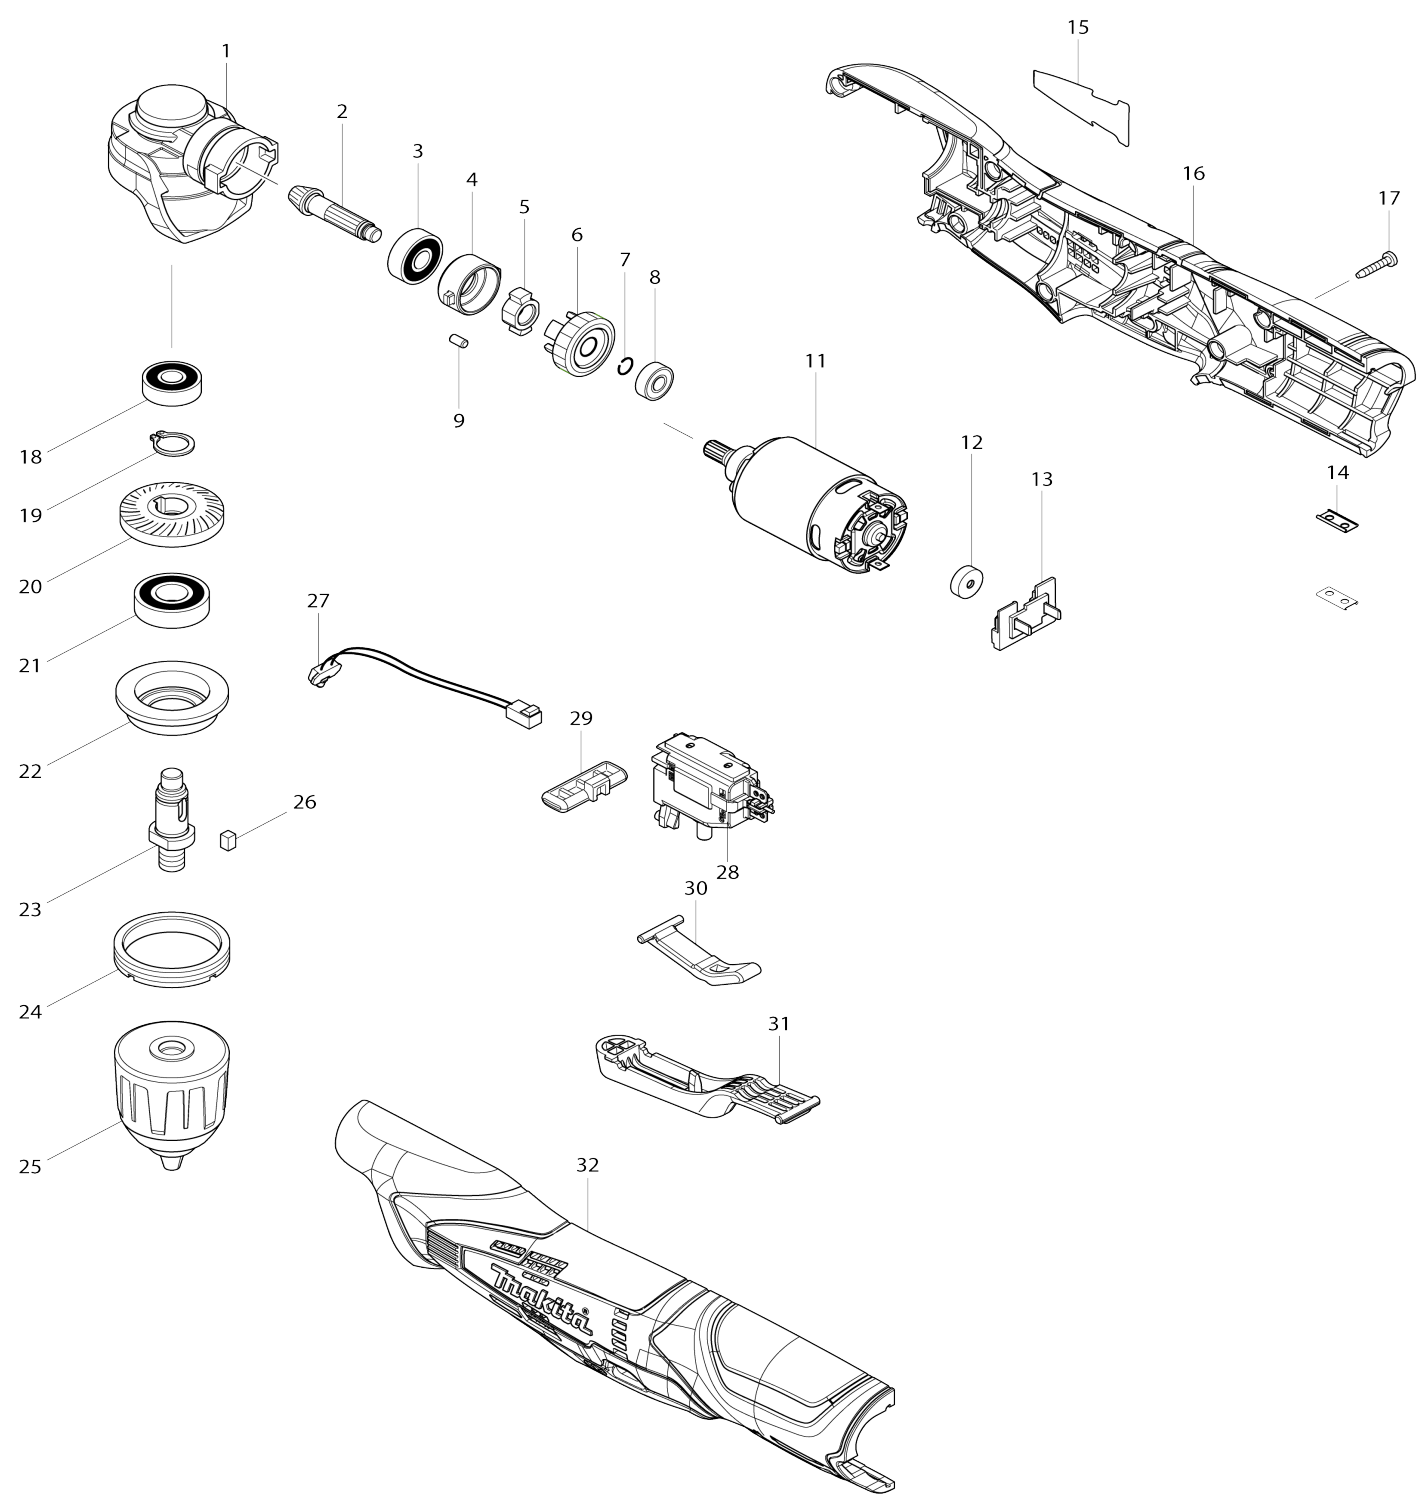

Model No.DA331D CORDLESS ANGLE DRILL

Model No.DA331D CORDLESS ANGLE DRILL

Item No.	Parts No.	Description	Interchangeability	Q'ty	New/Old	Note1	Note2
001	318934-6	GEAR HOUSING		1			
002	227602-9	SPIRAL BEVEL GEAR 6		1			
003	210029-0	BALL BEARING 608ZZ		1			
004	324930-4	LOCK RING		1			
005	331647-2	LOCK CAM		1			
006	227329-1	SPUR GEAR 42		1	*		
006-1	227278-2	SPUR GEAR 32	X	1			
007	231956-8	RING SPRING 6		1			
008	210033-9	BALL BEARING 696ZZ		1			
009	268100-4	PIN 3.5		2			
011	629978-4	DC MOTOR		1	*		
011-1	629115-0	DC MOTOR	X	1			
012	424529-6	CAP		1			
013	643830-2	TERMINAL		1			
014	345998-7	SET PLATE		2			
015	814C04-2	DA331D NAME PLATE		1			
016	187529-4	HOUSING SET		1			
D10		INC. 32					
017	266130-9	TAPPING SCREW BIND PT 3X16		7			
018	210029-0	BALL BEARING 608ZZ		1			
019	961052-5	RETAINING RING (EXT) S-12		1			
020	227603-7	SPIRAL BEVEL GEAR 31		1			
021	211131-2	BALL BEARING 6001DDW		1			
022	317633-7	BEARING BOX		1			
023	326215-4	SPINDLE		1			
024	285842-5	BEARING RETAINER 36-43		1			
025	766007-3	KEYLESS DRILL CHUCK 10		1			
026	254201-4	KEY 4		1			
027	620177-1	LED CIRCUIT		1			
028	650666-2	SWITCH C3HW-3A-PEM		1			
029	450610-7	F/R CHANGE LEVER		1			
030	454100-2	LINK		1			
031	454102-8	SWITCH LEVER		1			
032	187529-4	HOUSING SET		1			
D10		INC. 16					
033	424248-4	SPONGE SHEET 15-25		1	*		
033-1	424248-4	SPONGE SHEET 15-25	O	1			
A01	784244-7	+ BIT 2-50		1			
F01-1	196066-7	BATTERY BL1013 SET	O	1			
F05	196308-9	KEYLESS DRILL CHUCK 10 SET		1			
A02	***DC10WA	DC10WA BATTERY CHARGER		1			
A03	194550-6	BATTERY BL1013 SET		2	*		
A03-1	196066-7	BATTERY BL1013 SET	O	2			
A04	821556-8	PLASTIC CARRYING CASE		1			
C10	162315-4	LATCH		2			
A05	800U80-0	DA331DWE PLASTIC CASE LABEL		2			

Please state Parts No. when your order.

Print Date 10/18/2023