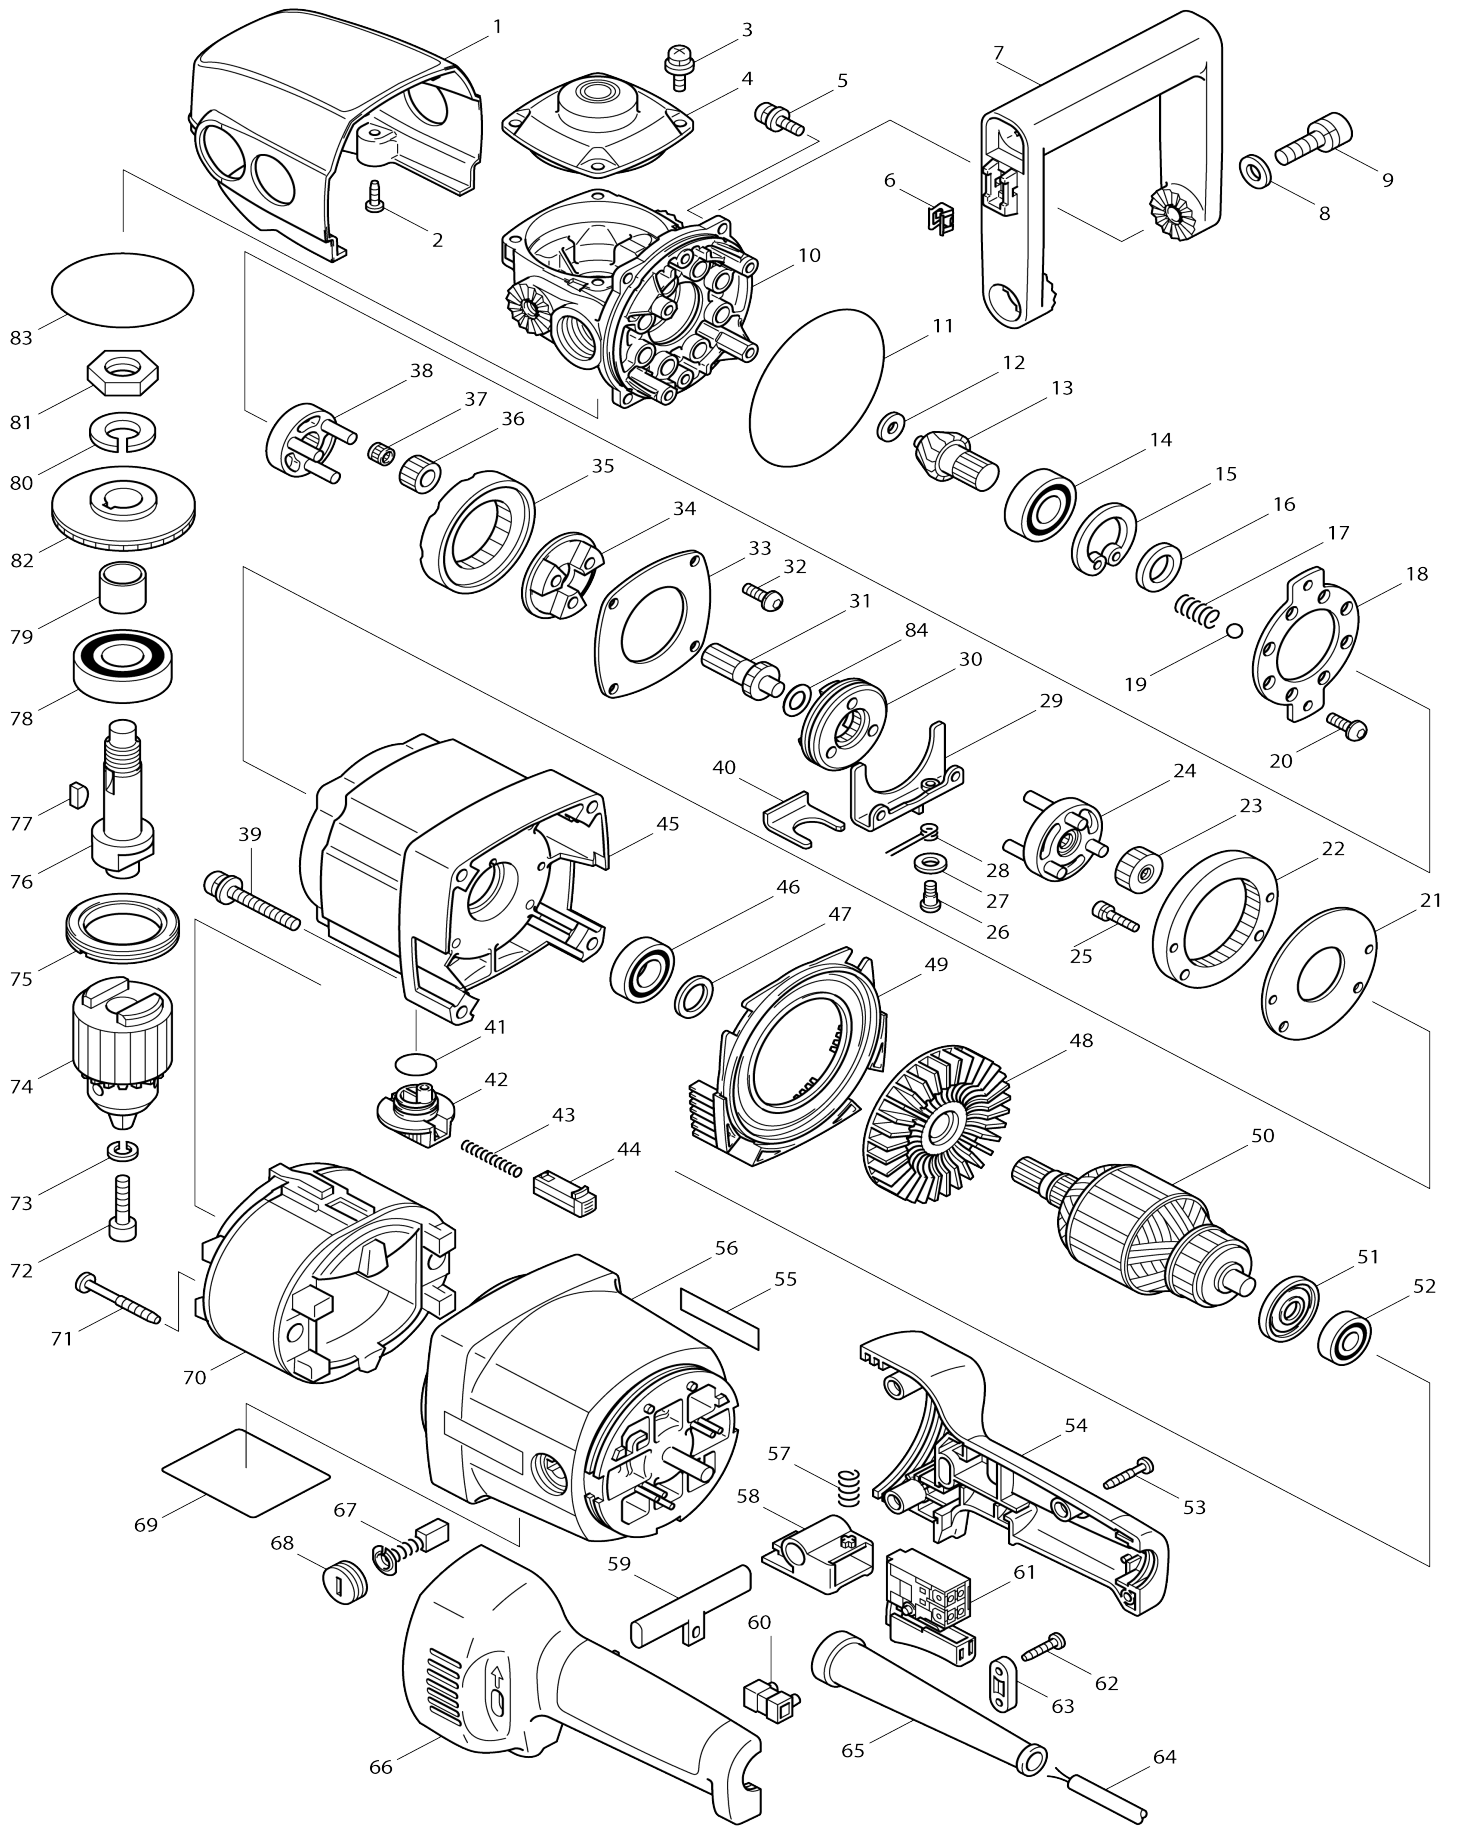

Model No.DA4031 ANGLE DRILL 13MM

Model No.DA4031 ANGLE DRILL 13MM

Item No.	Parts No.	Description	Interchangability	Q'ty	New/Old	Note1	Note2
001	417666-3	TOP COVER		1			
002	266026-4	TAPPING SCREW BIND CT 4X12		2			
003	911223-4	PAN HEAD SCREW M5X16		4	*		
003-1	266086-6	HEX. SOCKET HEAD BOLT M5X16	<	4			
004	152956-4	GEAR HOUSING COVER COMPLETE		1			
005	911223-4	PAN HEAD SCREW M5X16		4	*		
005-1	266086-6	HEX. SOCKET HEAD BOLT M5X16	<	4			
006	344391-2	BIT HOLDER		1			
007	417665-5	FRONT GRIP		1			
008	941202-8	FLAT WASHER 8		2			
009	922441-9	HEX. SOCKET HEAD BOLT M8X25		2			
010	152958-0	GEAR HOUSING COMPLETE		1			
011	213803-5	O RING 85		1			
012	253804-1	FLAT WASHER 6		1			
013	227415-8	SPIRAL BEVEL GEAR 13		1	*		
013-1	227A21-5	SPIRAL BEVEL GEAR 13	S	1			
014	211206-7	BALL BEARING 6202LLB		1			
015	962153-2	RETAINING RING R-35		1			
016	257212-8	RING 15		1			
017	233326-7	COMPRESSION SPRING 5		8			
018	345189-0	GUIDE PLATE		1			
019	216022-2	STEEL BALL 7.0		8			
020	265491-4	H.S. BUTTON HEAD BOLT M5X16		2			
021	345193-9	PLATE		1			
022	227021-9	INTERNAL GEAR 49		1			
023	152966-1	SPUR GEAR 19 COMPLETE		3			
024	152965-3	CARRIER B COMPLETE		1			
025	265493-0	HEX. SOCKET HEAD BOLT M4X20		2			
026	251306-1	+ PAN HEAD SCREW M5		1			
027	941152-7	FLAT WASHER 6		1			
028	231657-8	TORSION SPRING 6		1			
029	345191-3	CHANGE GUIDE		1			
030	324201-9	CHANGE RING		1			
031	227025-1	SPUR GEAR 10		1			
032	265491-4	H.S. BUTTON HEAD BOLT M5X16		4			
033	345188-2	RETAINER PLATE		1			
034	223135-2	CAM		1			
035	227022-7	INTERNAL GEAR 38		1			
036	227026-9	SPUR GEAR 14		3			
037	216420-0	NEEDLE CAGE 6910		3			
038	152964-5	CARRIER A COMPLETE		1			
039	911373-5	PAN HEAD SCREW M6X50		4			
040	345190-5	LOCK PLATE		1	*		
040-1	961078-7	RETAINING RING (EXT) S-18	<	1			
041	213265-7	O RING 17		1			
042	417670-2	CHANGE LEVER		1			
043	233279-0	COMPRESSION SPRING 4		1			