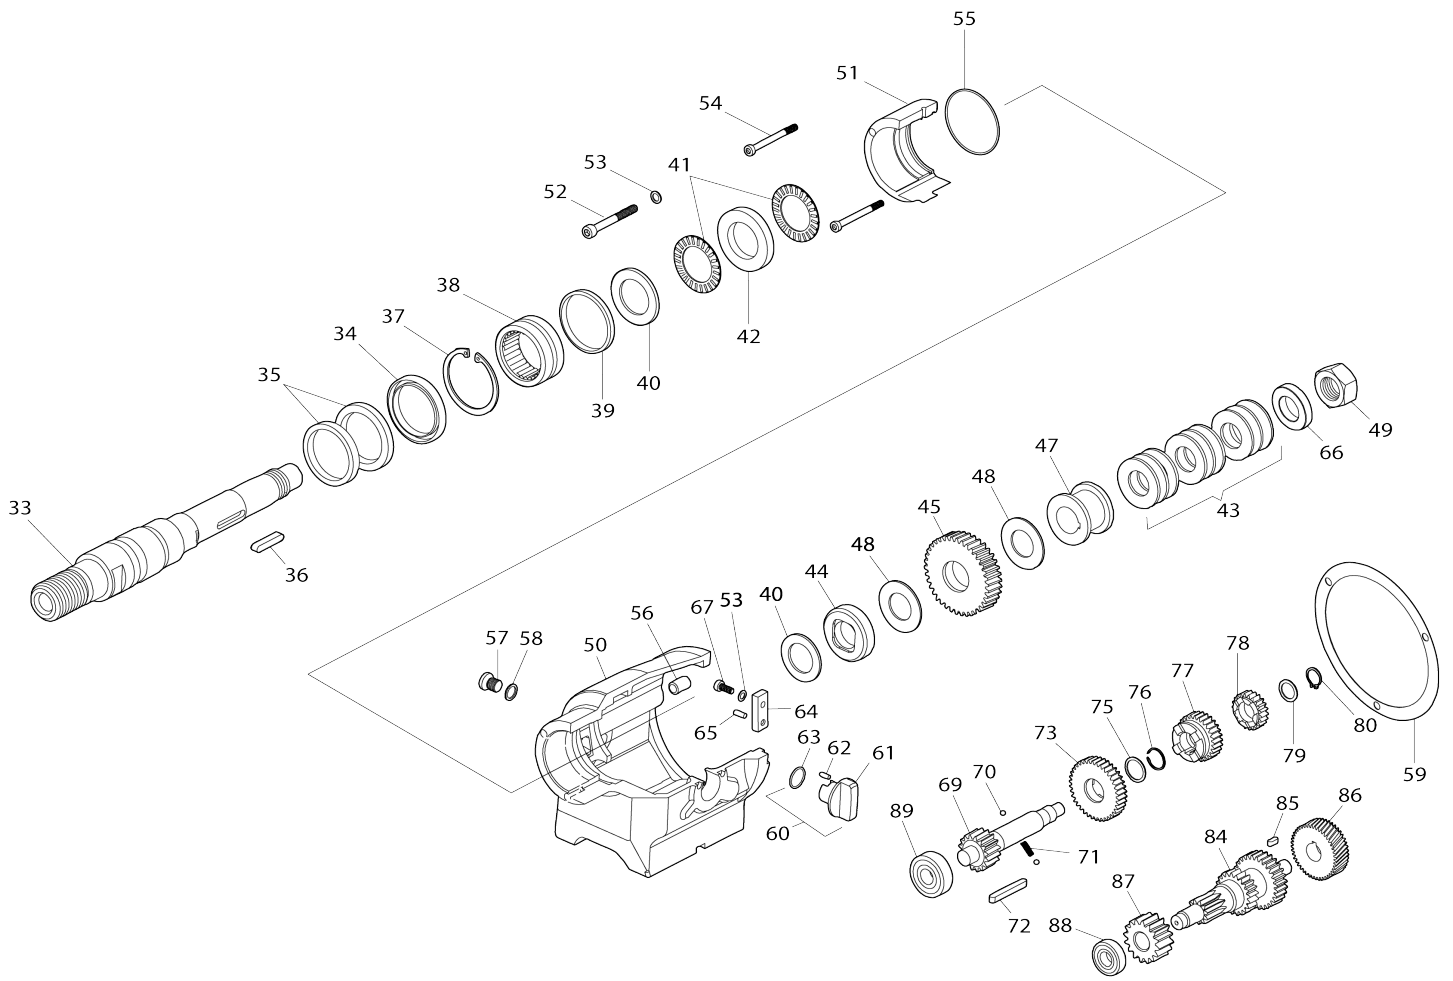

# Model No.DBM230 DIAMOND CORE DRILL