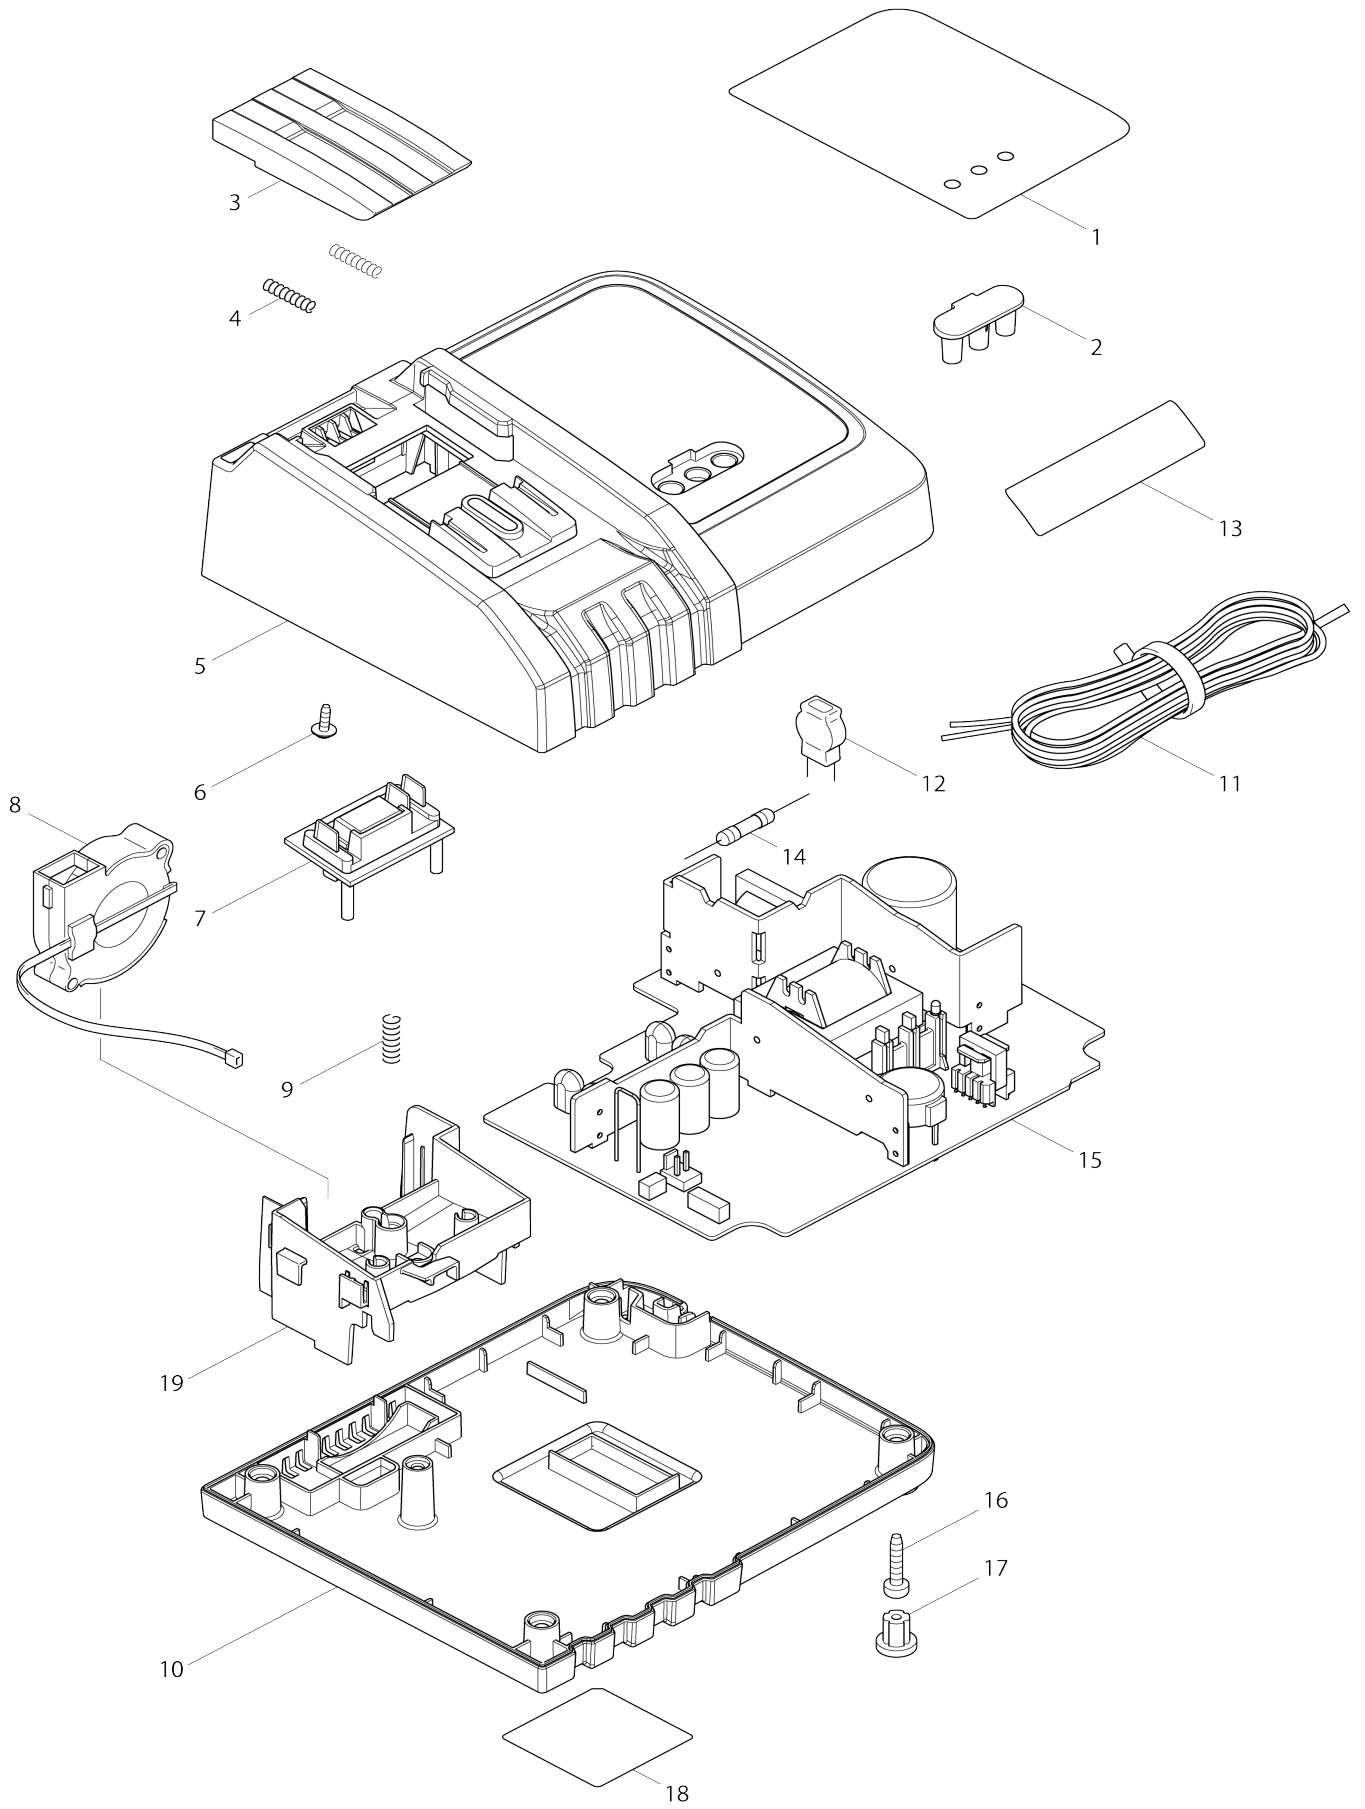

# Model No.DC18RC CHARGER

Item No.	Parts No.	Description	Interchangeability	Q'ty	New/Old	Note1	Note2
001	892752-5	CHARGING CONDITION LABEL		1	*		
001-1	810V46-8	CHARGING CONDITION LABEL	O	1			
002	452661-6	LENZ		1			
002A_	452862-6	LENS		1			
003	419569-7	TERMINAL COVER		1	*		
003-1	455546-5	TERMINAL COVER	<	1			
004	231474-6	COMPRESSION SPRING 4		2			
005	140824-3	CHARGER CASE COMPLETE		1			
D10		INC. 2					
005A_	140977-8	CHARGER CASE COMPLETE		1			
D10		INC. 2A					
006	266278-7	TAPPING SCREW FLANGE BT3X10		1			
007	638847-8	TERMINAL UNIT		1	*		
007-1	638847-8	TERMINAL UNIT	O	1			
007A_	638987-2	TERMINAL UNIT		1			
008	638499-5	SCIROCCO FAN		1			
009	233194-8	COMPRESSION SPRING 4		1			
010	452659-3	CHARGER CASE COVER		1			
010A_	452860-0	CHARGER CASE COVER		1			
011	667985-9	VINYL CORD 0.75-2-2.0		1			
011A_	667884-5	POWER SUPPLY CORD		1	*		
011A1	667985-9	VINYL CORD 0.75-2-2.0	<	1			
012	647306-1	VARISTOR		1			
014	652797-3	FUSE		1			
014A_	652800-0	FUSE		1			
015	620067-8	CHARGING CIRCUIT		1			
D10		INC. 12,14					
015A_	620120-0	CHARGING CIRCUIT		1			
D10		INC. 12,14A					
016	266346-6	TAPPING SCREW BT 4X20		5	*		
016-1	266346-6	TAPPING SCREW BT 4X20	O	4	*		
016-2	265B01-9	TAPPING SCREW PT 4X20	<	4			
016A_	266426-8	TAPPING SCREW 4X20		4			
017	286255-3	CAP 13		4			
018	869949-1	DC18RC NAME PLATE		1	*		
018-1	869949-1	DC18RC NAME PLATE	O	1			
019	452660-8	TERMINAL BASE		1			
019A_	452861-8	TERMINAL BASE		1			
020	266346-6	TAPPING SCREW BT 4X20		1	*		
020-1	265B01-9	TAPPING SCREW PT 4X20	<	1			
020A_	266764-8	TAPPING SCREW 3X8		3			
F04	195584-2	DC18RC FAST CHARGER SET		1			
F05	195585-0	DC18RC FAST CHARGER		1			
A01	450128-8	BATTERY COVER		1			
A02	197265-4	BATTERY BL1840B SET		1	*		
D10		COMPO-PARTS					
A02-1	197265-4	BATTERY BL1840B SET	O	1			