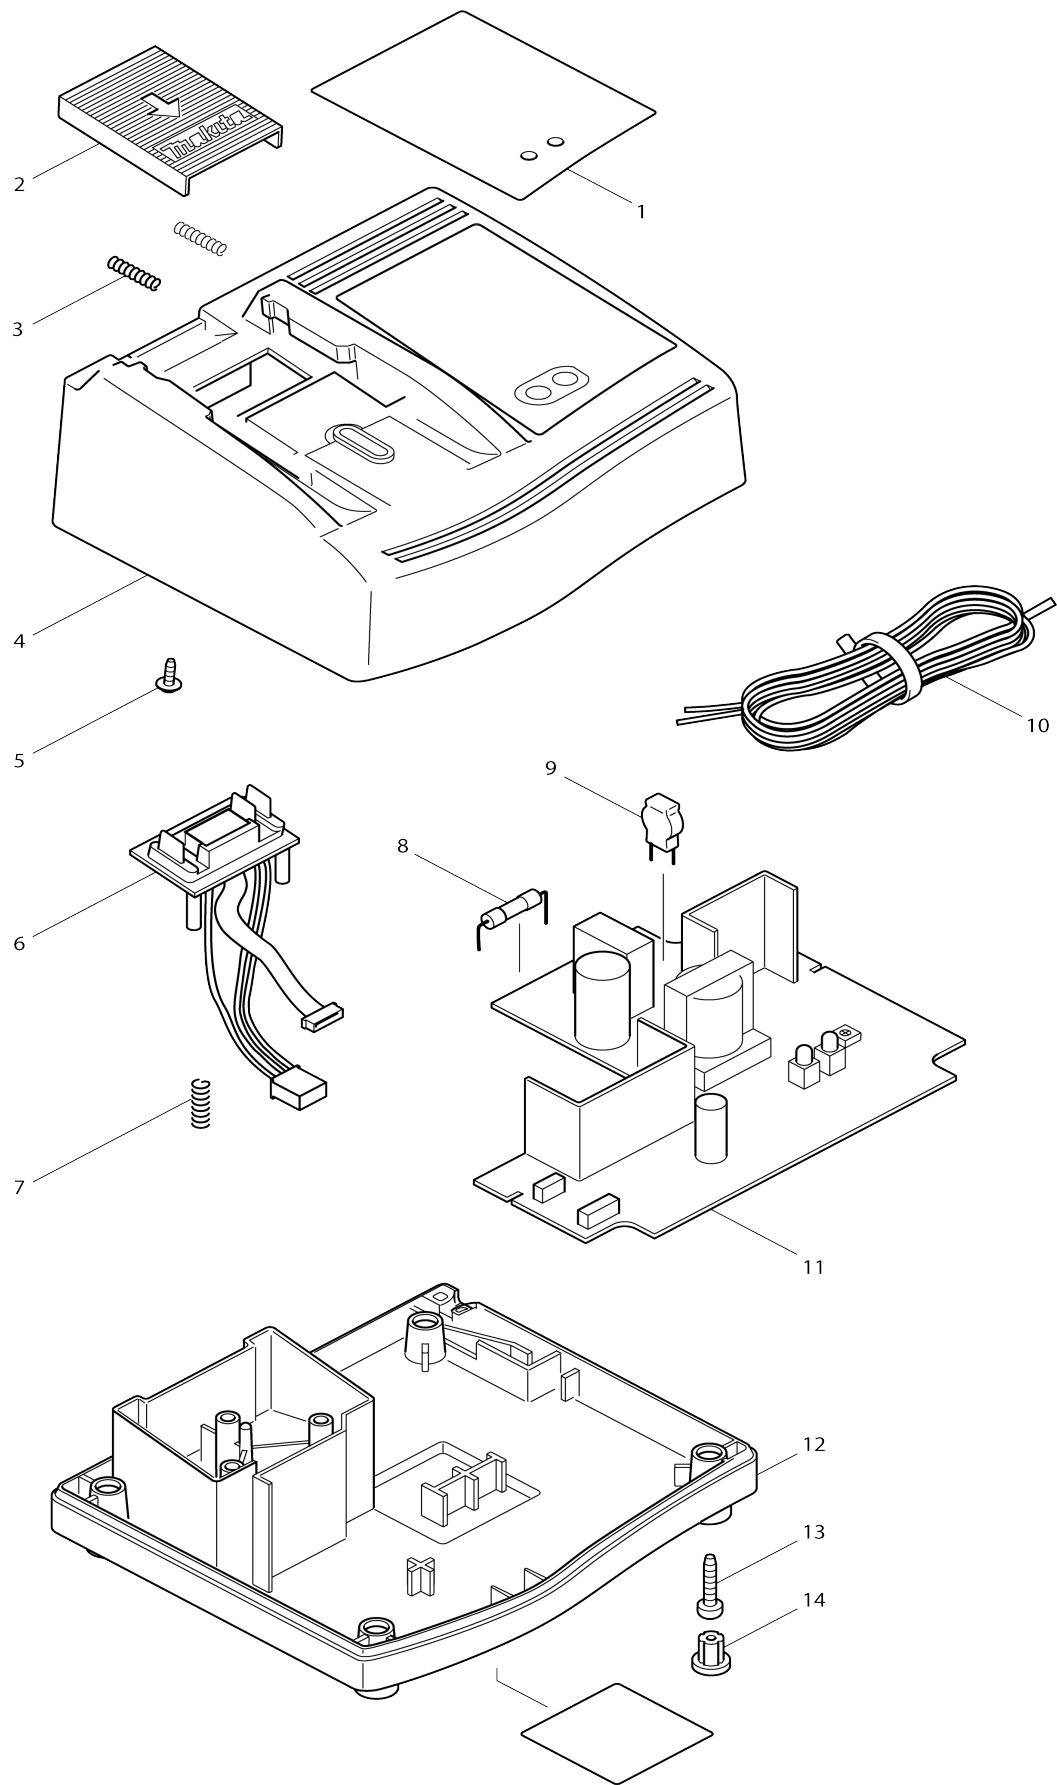

Model No.DC24WA CHARGER

Model No.DC24WA CHARGER

Item No.	Parts No.	Description	Interchangability	Q'ty	New/Old	Note1	Note2
001	801370-8	Charging condition label		1			
002	418181-0	Terminal cover (clear)		1			
003	231474-6	COMPRESSION SPRING 4		2			
004	183617-5	Charger case set (blue)		1			
D10		INC. 12					
005	266278-7	TAPPING SCREW FLANGE BT3X10		1			
006	638238-3	Terminal unit		1			
007	233194-8	COMPRESSION SPRING 4		1			
008	652747-8	FUSE 250V 2.5A		1	*		
008-1	652780-0	FUSE	O	1			
009	647306-1	VARISTOR		1			
010	667985-9	VINYL CORD 0.75-2-2.0		1			
011	631547-9	Charging circuit		1			
D10		INC. 8,9					
012	183617-5	Charger case set (blue)		1			
D10		INC. 4					
013	265874-8	TAPPING SCREW BT 4X20		4	*		
013-1	266346-6	TAPPING SCREW BT 4X20	O	4	*		
013-2	265B01-9	TAPPING SCREW PT 4X20	<	4			
014	286255-3	CAP 13		4			

Please state Parts No. when your order.

Print Date 10/24/2023