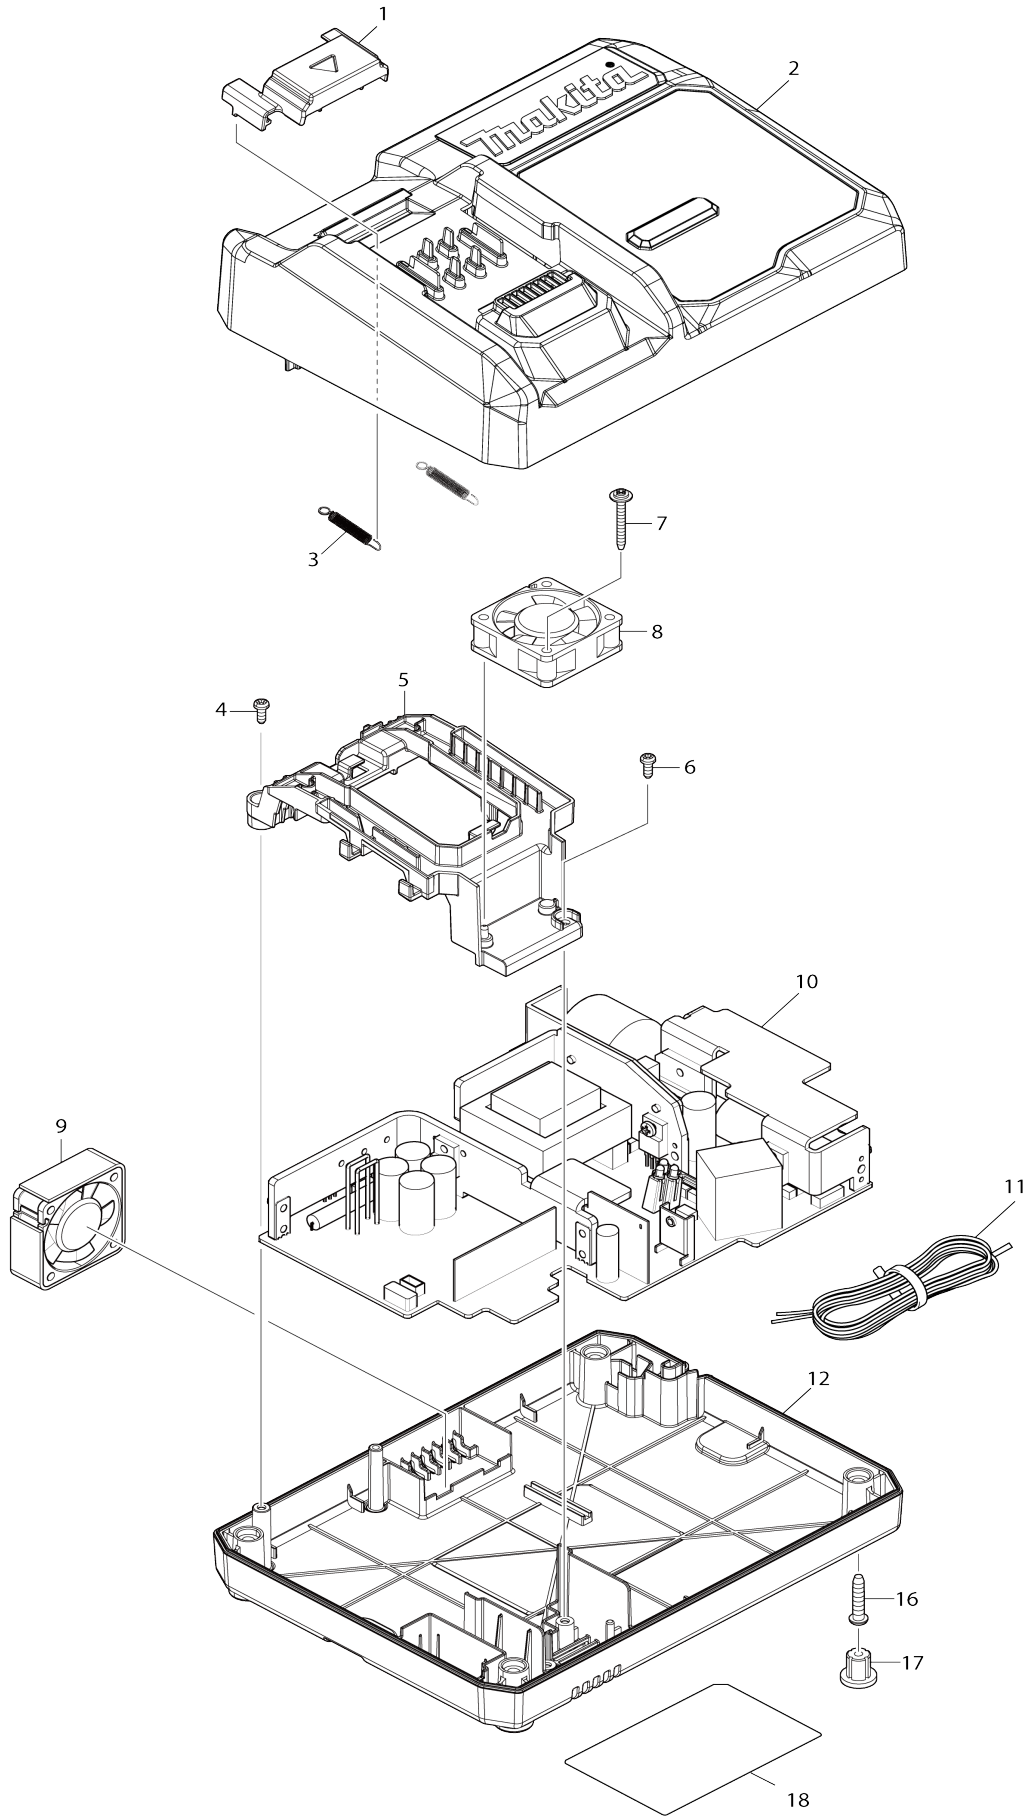

Model No.DC40RA FAST CHARGER

Model No.DC40RA FAST CHARGER

Item No.	Parts No.	Description	Interchangability	Q'ty	New/Old	Note1	Note2
001	459475-4	TERMINAL COVER		1			
002	140N46-9	CHARGER CASE COMPLETE		1			
C10	459476-2	LENS		1			
C20	819V01-7	CHARGING CONDITION LABEL		1			
003	232565-6	TENSION SPRING 4		2			
004	265B02-7	TAPPING SCREW 3X8		1			
005	459474-6	TERMINAL BASE		1			
006	265B02-7	TAPPING SCREW 3X8		1			
007	265A61-5	TAPPING SCREW FLANGE 3X25		1			
008	632P24-0	FAN 40		1			
009	632P25-8	FAN 40		1			
010	620B42-6	CHARGING CIRCUIT		1			
C10	647306-1	VARISTOR		1	*		
C11	647069-9	VARISTOR	<	1			
C20	652071-9	FUSE		1			
011	667231-0	POWER SUPPLY CORD		1			
012	459846-5	CHARGER CASE COVER		1			
016	265B01-9	TAPPING SCREW PT 4X20		4			
017	286255-3	CAP 13		4			
018	857F48-7	DC40RA NAME PLATE		1			
F01	191E07-8	DC40RA FAST CHARGER		1			

Please state Parts No. when your order.

Print Date 10/24/2023