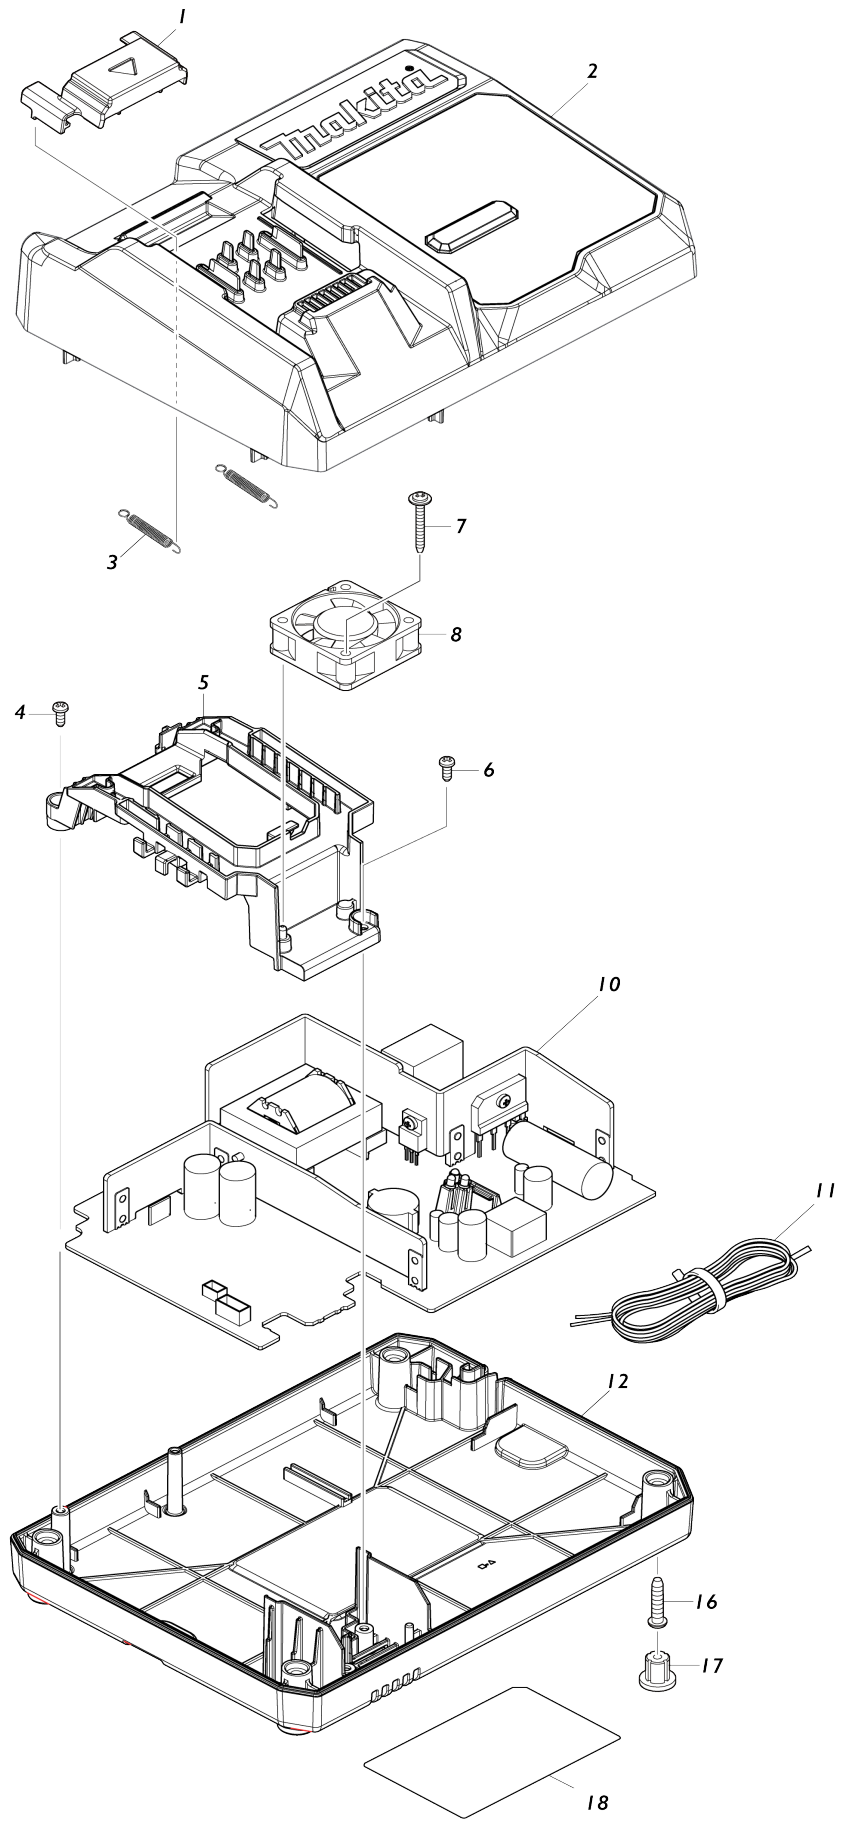

# Model No.DC40RC FAST CHARGER

# Model No.DC40RC FAST CHARGER

Item No.	Parts No.	Description	Interchangability	Q'ty	New/Old	Note1	Note2
001	459475-4	TERMINAL COVER		1			
002	140Y70-8	CHARGER CASE COMPLETE		1			
C10	459476-2	LENS		1			
C20	8025H8-4	CHARGING CONDITION LABEL		1			
003	232565-6	TENSION SPRING 4		2			
004	265B02-7	TAPPING SCREW 3X8		1			
005	413184-9	TERMINAL BASE		1			
006	265B02-7	TAPPING SCREW 3X8		1			
007	265A61-5	TAPPING SCREW FLANGE 3X25		1			
008	632P24-0	FAN 40		1			
010	620E60-2	CHARGING CIRCUIT		1			
C10	647306-1	VARISTOR		1			
C20	652804-2	FUSE		1			
011	667985-9	VINYL CORD 0.75-2-2.0		1			
012	413183-1	CHARGER CASE COVER		1			
016	265B01-9	TAPPING SCREW PT 4X20		4			
017	286255-3	CAP 13		4			
018	811B67-3	DC40RC NAME PLATE		1			
F01	191M90-3	DC40RC FAST CHARGER SET		1			