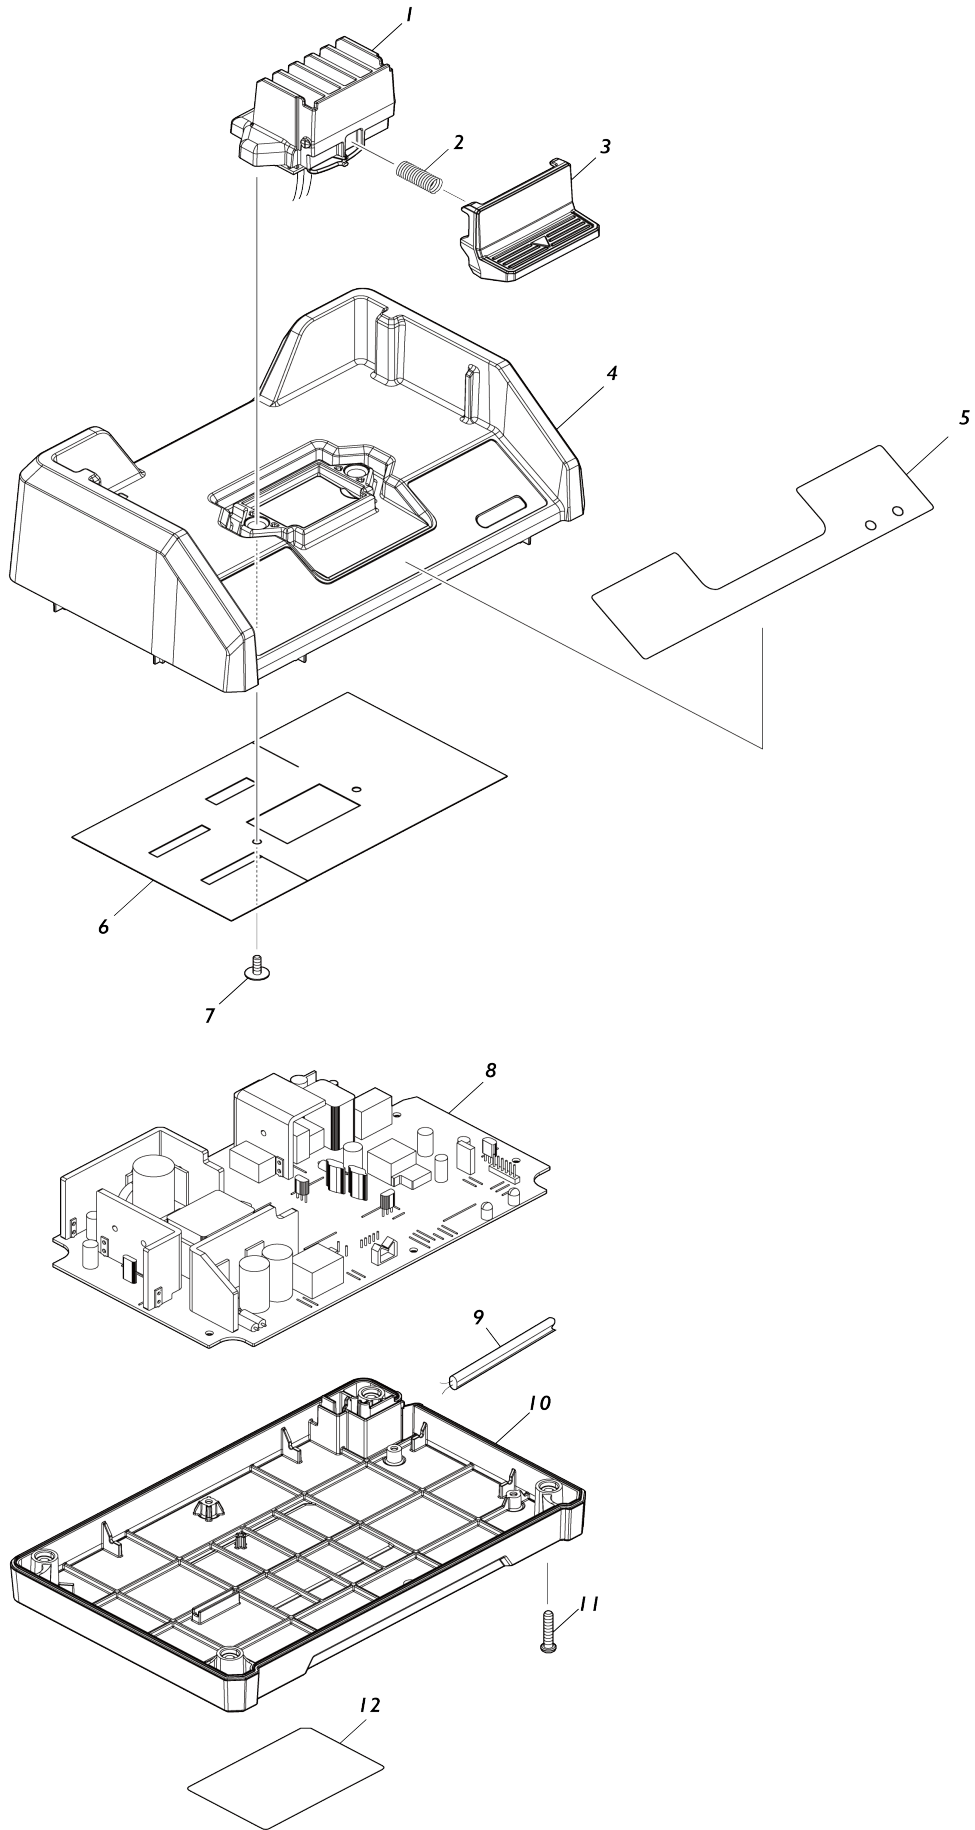

Model No.DC64WA CHARGER

Model No.DC64WA CHARGER

Item No.	Parts No.	Description	Interchangability	Q'ty	New/Old	Note1	Note2
001	632S61-2	TERMINAL UNIT		1			
002	232693-7	COMPRESSION SPRING 8		1			
003	413507-1	HOOK		1			
004	183U92-1	CHARGER CASE SET		1			
C10	413508-9	LENS		1			
D10		INC. 5					
005	8034P1-1	CHARGING CONDITION LABEL		1			
006	689286-5	THERMAL DIFFUSION SHEET		1			
007	265B85-7	TAPPING SCREW FLANGE BT 3.5X10		2			
008	620G59-9	CHARGING CIRCUIT		1			
C10	652120-2	FUSE		1			
C20	652121-0	VARISTOR		1			
009	667746-7	POWER SUPPLY CORD		1			
010	413505-5	CHARGER CASE COVER		1			
011	266346-6	TAPPING SCREW BT 4X20		4			
012	811H79-2	DC64WA NAME PLATE		1			
F01	191W19-9	DC64WA BATTERY CHARGER SET		1			