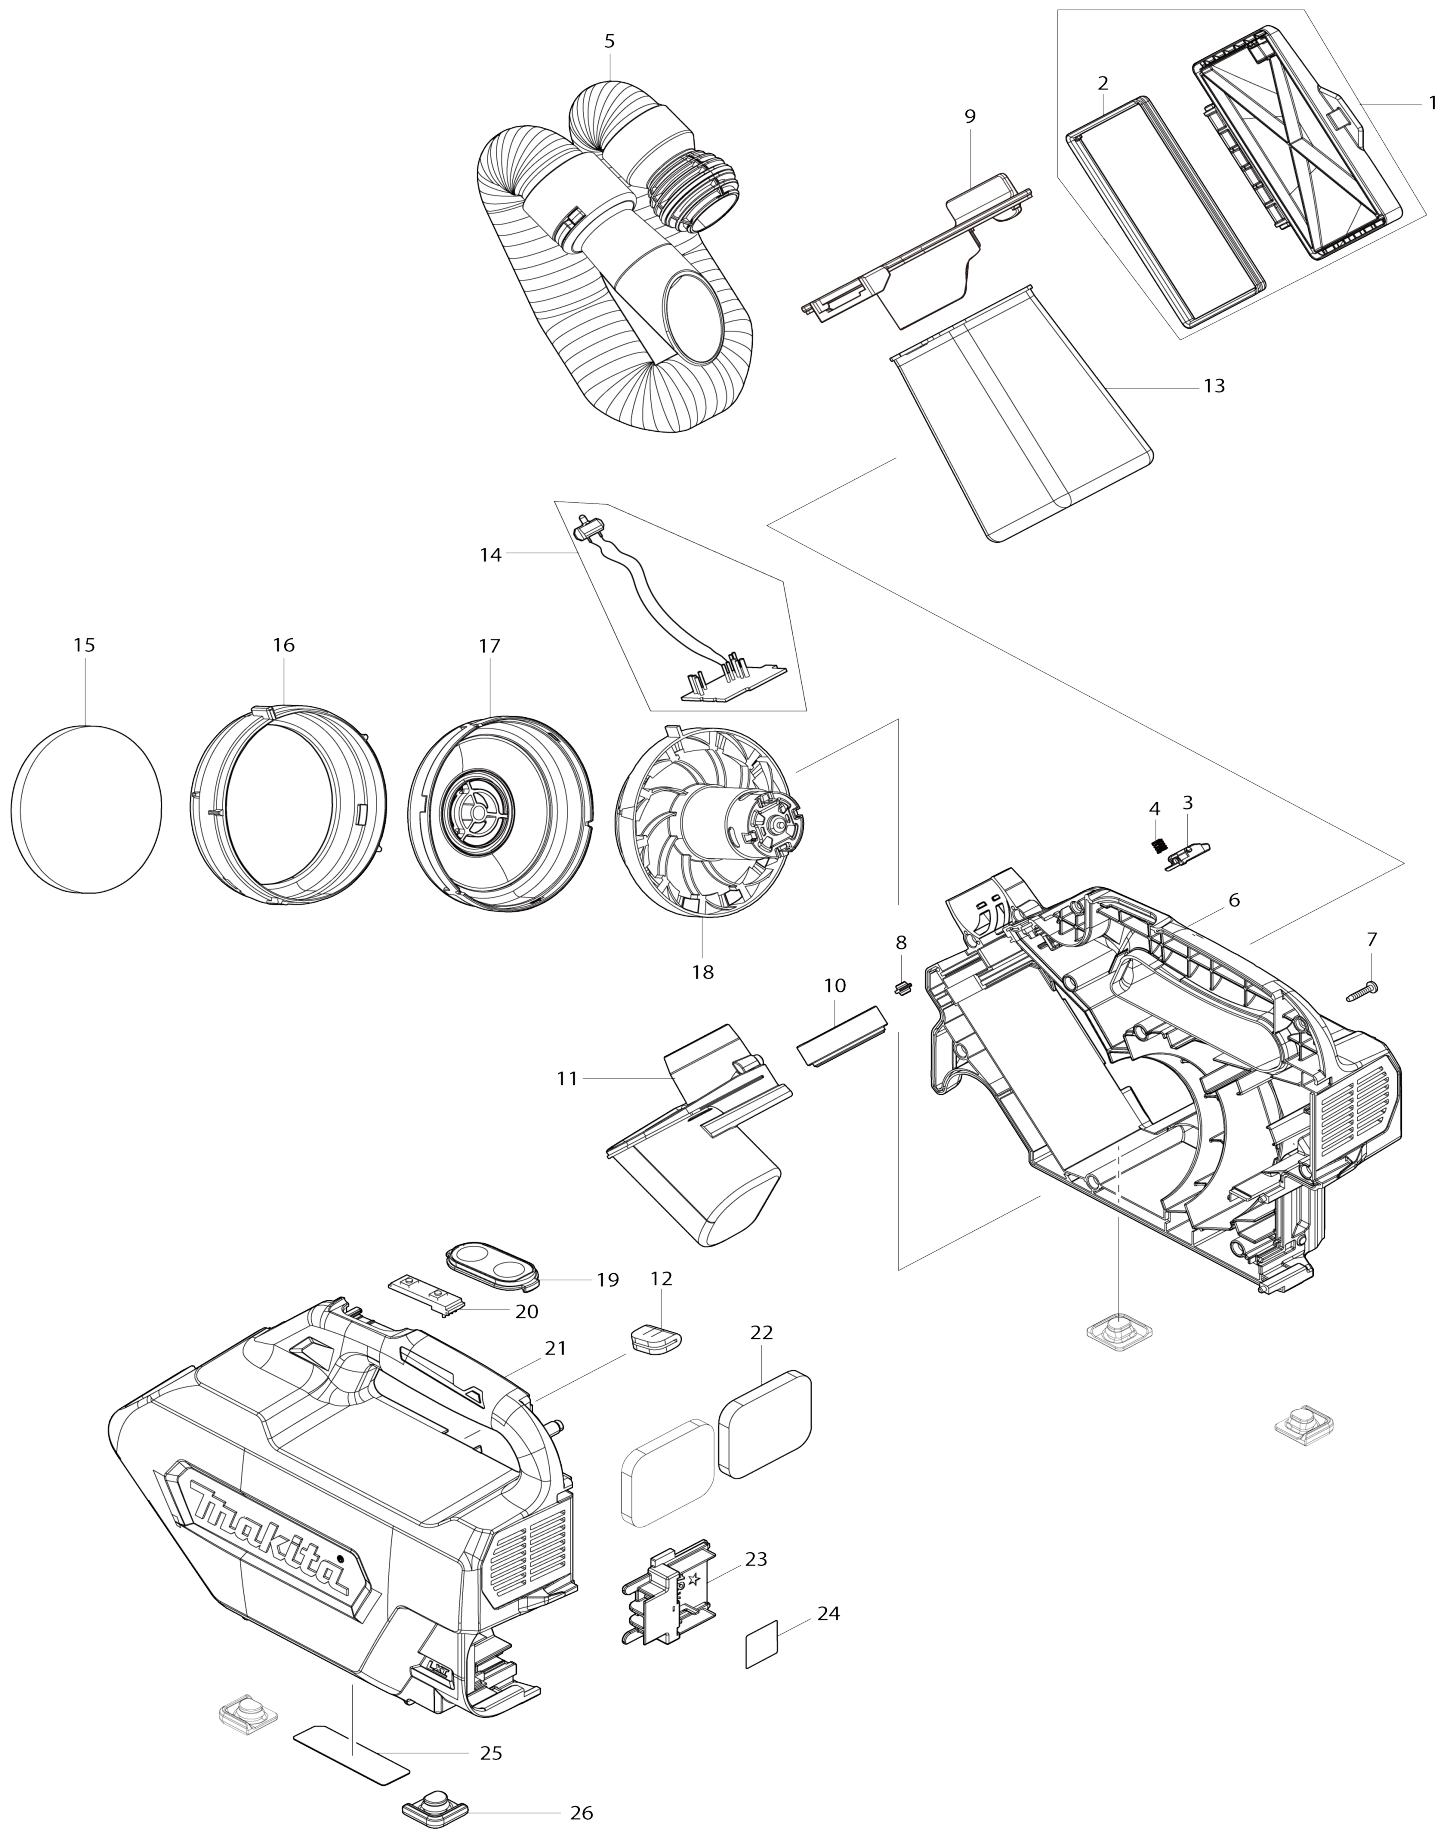

Model No.DCL184 CORDLESS CLEANER

F01	199900-0	TOOL BAG SET		1		
F03	198990-0	LONG SASH NOZZLE SET 28 BLU		1		
A08	450128-8	BATTERY COVER		1		
A09	197600-6	BATTERY BL1830B SET		1		
A10	***DC18RC	DC18RC FAST CHARGER		1		
D10		COMPO-PARTS				
A11	832188-6	TOOL BAG		1		

Please state Parts No. when your order.

Print Date 10/25/2023