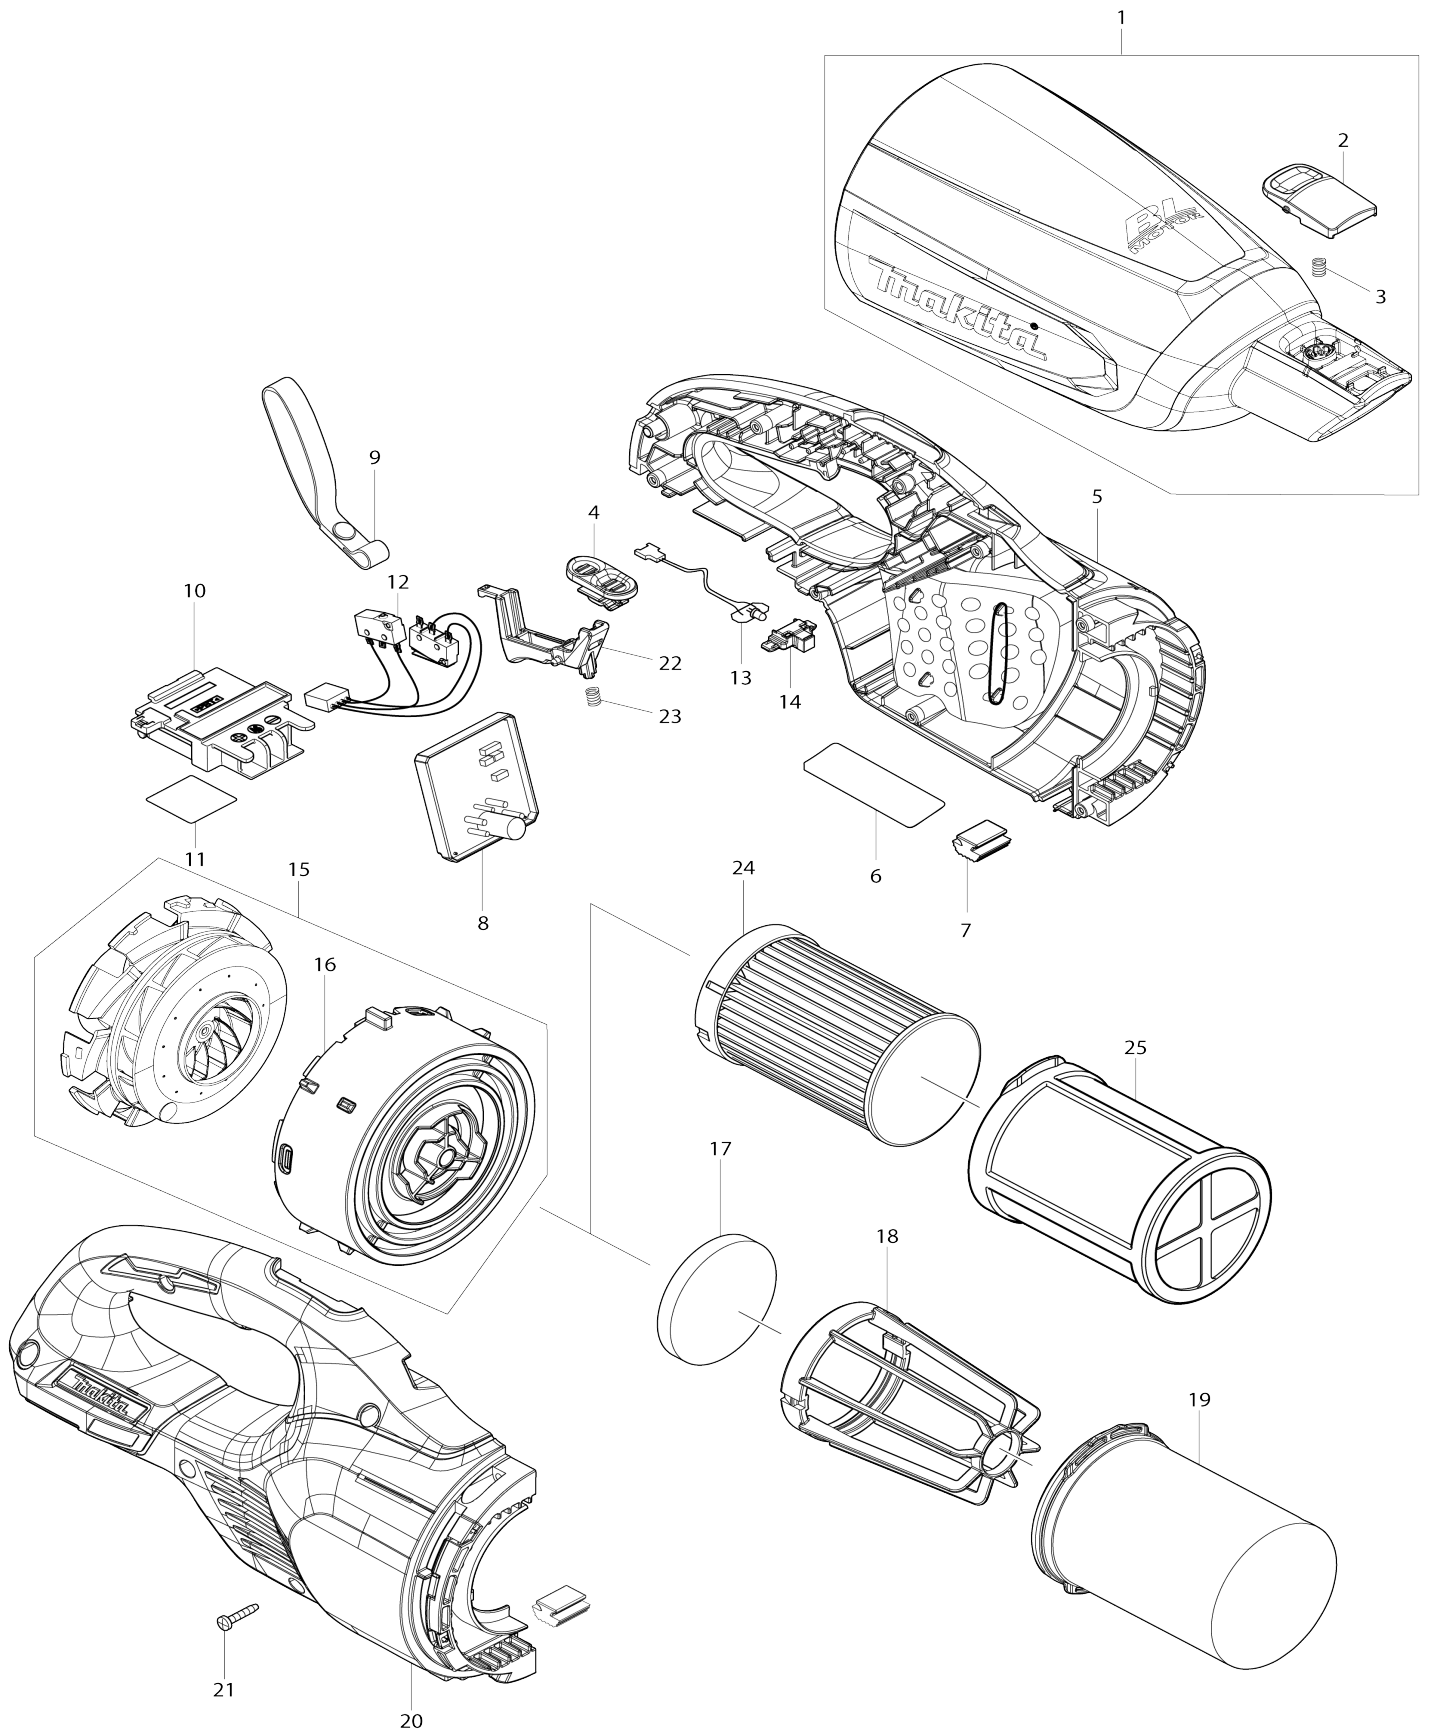

Model No. DCL280F CORDLESS CLEANER

F09	198529-9	FLOOR/CARPET T-NOZZLE BLK E U		1		
F12	198538-8	SHELF BRUSH SET28 BLU		1		
F13	198540-1	SHELF BRUSH SET28 BLK EU		1		
F33	198915-4	FILTER SET		1		
F38	198990-0	LONG SASH NOZZLE SET 28 BLU		1		
F43	199039-9	SEAT NOZZLE SET 28 BLK		1		
F45	199041-2	SEAT NOZZLE SET 28 BLU		1		
F48	199901-8	TOOL BAG SET		1		
F75	191E30-3	FLEXIBLE HOSE SET(LOCK)		1		
F88	191X06-4	NOZZLE ASSEMBLY SET		1		
F89	1910D4-2	CYCLONE UNIT SET		1		
F90	1910D3-4	CYCLONE UNIT SET		1		
F91	1910D5-0	CYCLONE UNIT SET		1		
F92	1911L1-0	CLEANER STAND SET		1		
001	136096-6	CAPSULE COMPLETE ASS'Y		1		
005	183L72-3	HOUSING SET		1		
017	422268-2	SPONGE SHEET 57		1		
018	458467-0	STAY		1		
019	199966-0	EASY SHAKE OFF FILTER B SET		1		
020	183L72-3	HOUSING SET		1		
A01	123486-2	FLOOR T-NOZZLE 28 WHI		1		
A02	451240-7	SASH NOZZLE 28 WHI		1	*	
A02-1	413770-6	SASH NOZZLE	O	1		
A03	459353-8	PIPE		1		
A04	459354-6	NOZZLE HOLDER		1		

Please state Parts No. when your order.

Print Date 10/19/2023