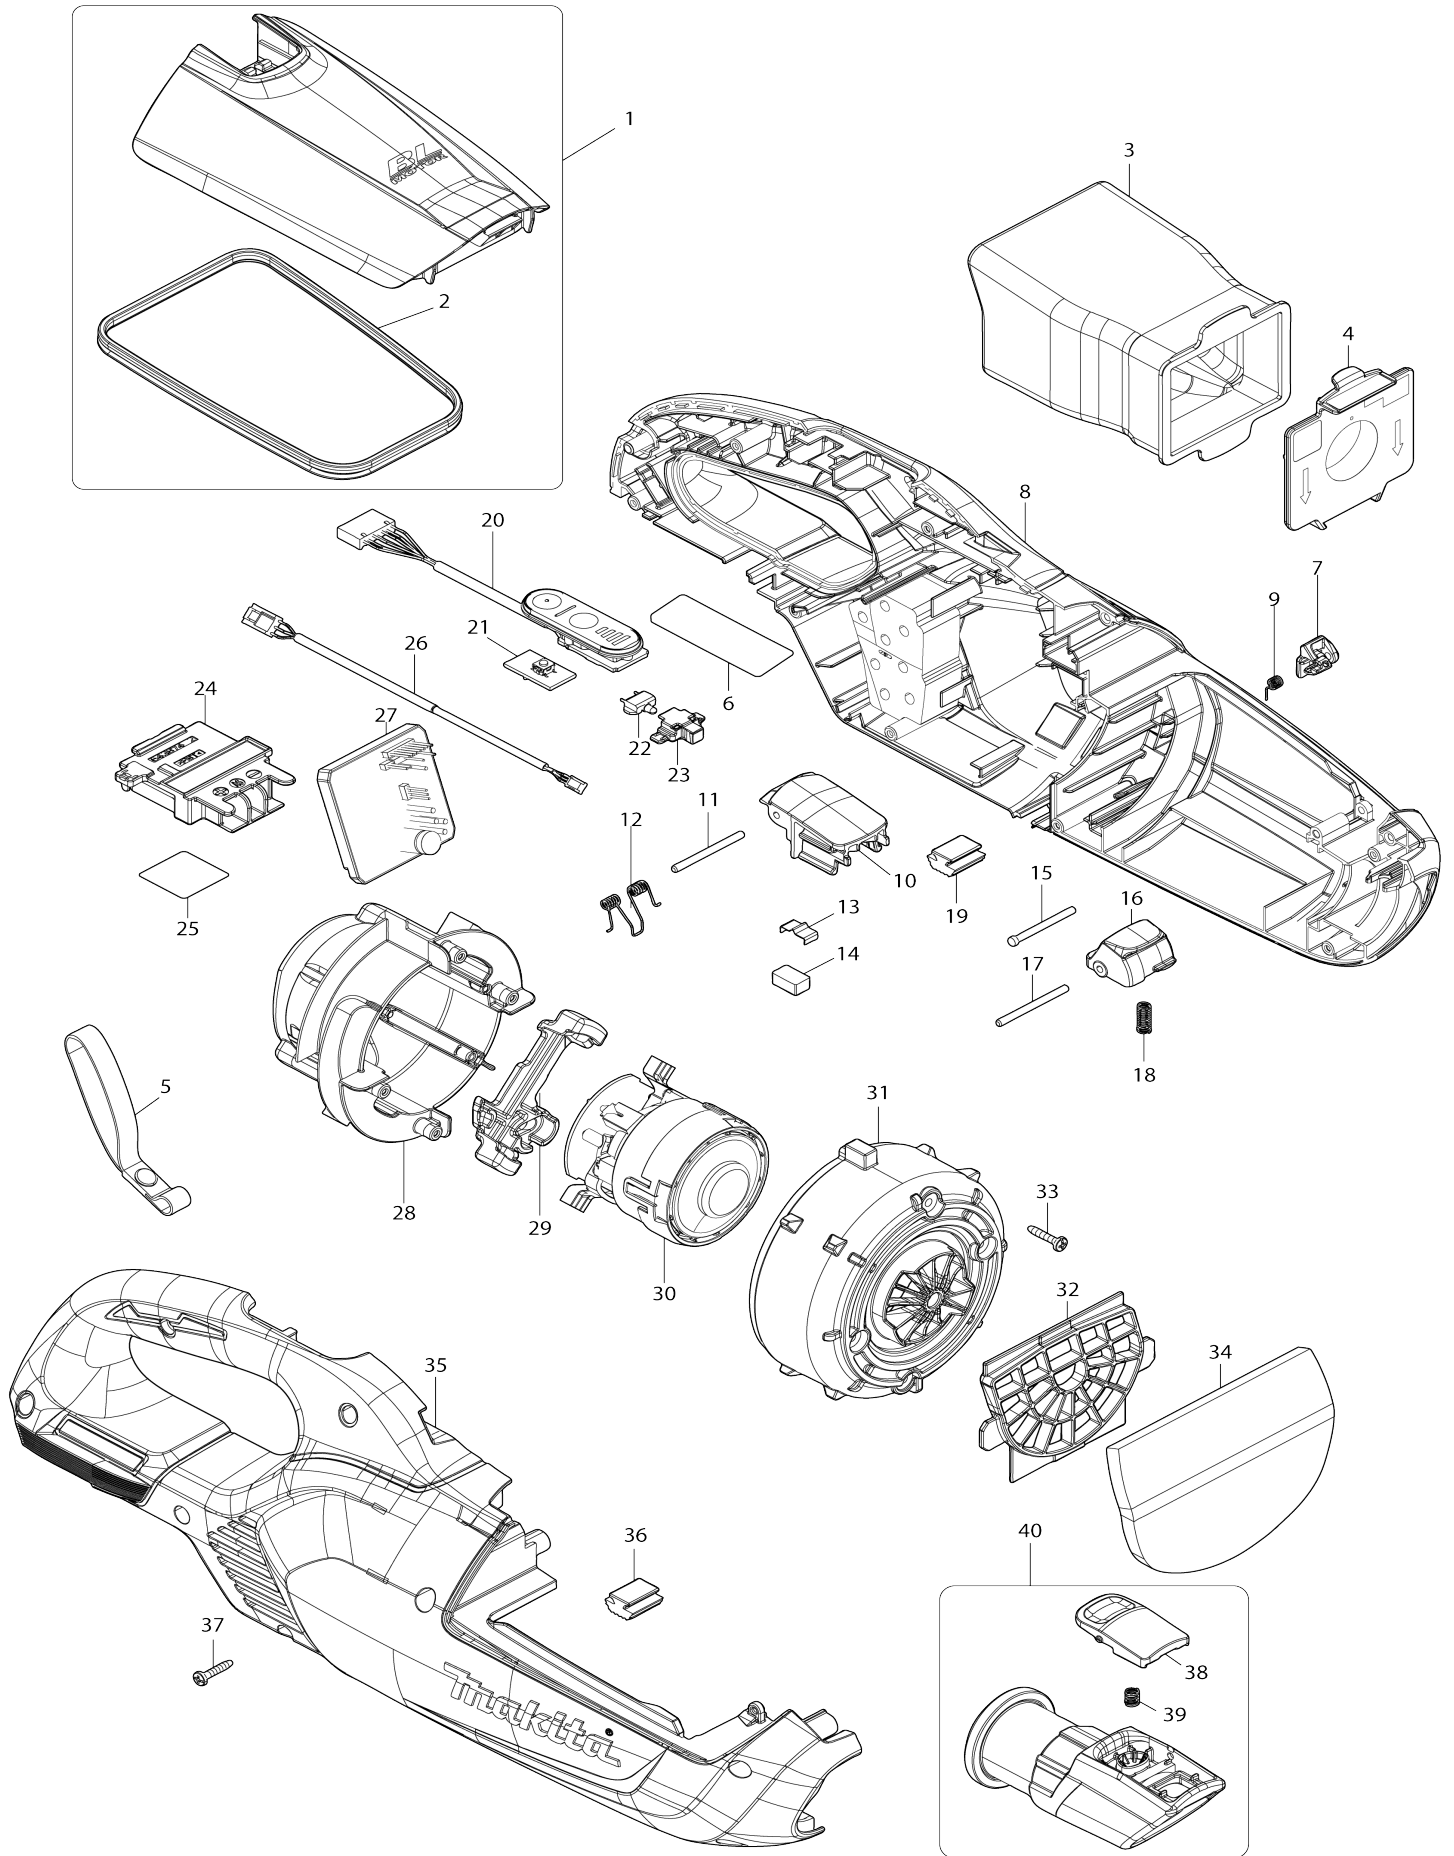

Model No. DCL285F CORDLESS CLEANER

Model No.DCL285F CORDLESS CLEANER

Item No.	Parts No.	Description	Interchangability	Q'ty	New/Old	Note1	Note2
001	136907-5	FRONT COVER ASSEMBLY		1			
D10		INC. 2					
002	424093-7	SEAL		1			
003	1910M4-5	HIGH PERFORMANCE DUST BAG SET		1			
004	140K23-3	VALVE STAY COMPLETE		1			
005	163400-6	HANDSTRAP		1			
006	8588J6-8	DCL285F NAME PLATE		1			
007	459352-0	STOPPER PLATE		1			
008	183Y69-0	HOUSING SET		1			
C10	263005-3	RUBBER PIN 6		2			
C20	422974-9	SPONGE SHEET		2			
D10		INC. 19,35,36					
009	232484-6	TORSION SPRING 4		1			
010	459350-4	FRONT COVER JOINT		1			
011	268271-7	PIN 3		1			
012	233580-3	TORSION SPRING 4		1			
013	232264-0	LEAF SPRING		1			
014	424367-6	RUBBER		1			
015	256590-3	FLAT FILLISTER HD. PIN 3		1			
016	459348-1	BUTTON B		1			
017	268271-7	PIN 3		1			
018	233344-5	COMPRESSION SPRING 4		1			
019	422460-0	RUBBER PLATE		1			
020	141B54-1	INDICATION CIRCUIT COMPLETE		1			
021	620E74-1	SWITCH UNIT		1			
022	620E82-2	LED CIRCUIT		1			
023	141H09-2	LED CASE COMPLETE		1			
024	643874-2	TERMINAL		1			
025	8588K4-9	DCL285F SERIAL NO. LABEL		1			
026	632S32-9	LEAD UNIT		1			
027	620L20-6	CONTROLLER		1			
C10	688163-8	LINE FILTER		1			
028	141E55-7	MOTOR COVER R COMPLETE		1			
C10	263002-9	RUBBER PIN 4		4			
029	422723-4	MOTOR COVER SEAL		1			
030	629B87-1	MOTOR ASSEMBLY		1			
031	413645-9	MOTOR COVER F		1			
032	413J77-0	GUARD		1			
033	266429-2	TAPPING SCREW 3X16		4			
034	424804-0	SPONGE SHEET 76-110		1			
035	183Y69-0	HOUSING SET		1			
C10	263005-3	RUBBER PIN 6		2			
C20	422974-9	SPONGE SHEET		2			
D10		INC. 8,19,36					
036	422460-0	RUBBER PLATE		1			
037	266429-2	TAPPING SCREW 3X16		9			
038	413F33-6	BUTTON C		1			