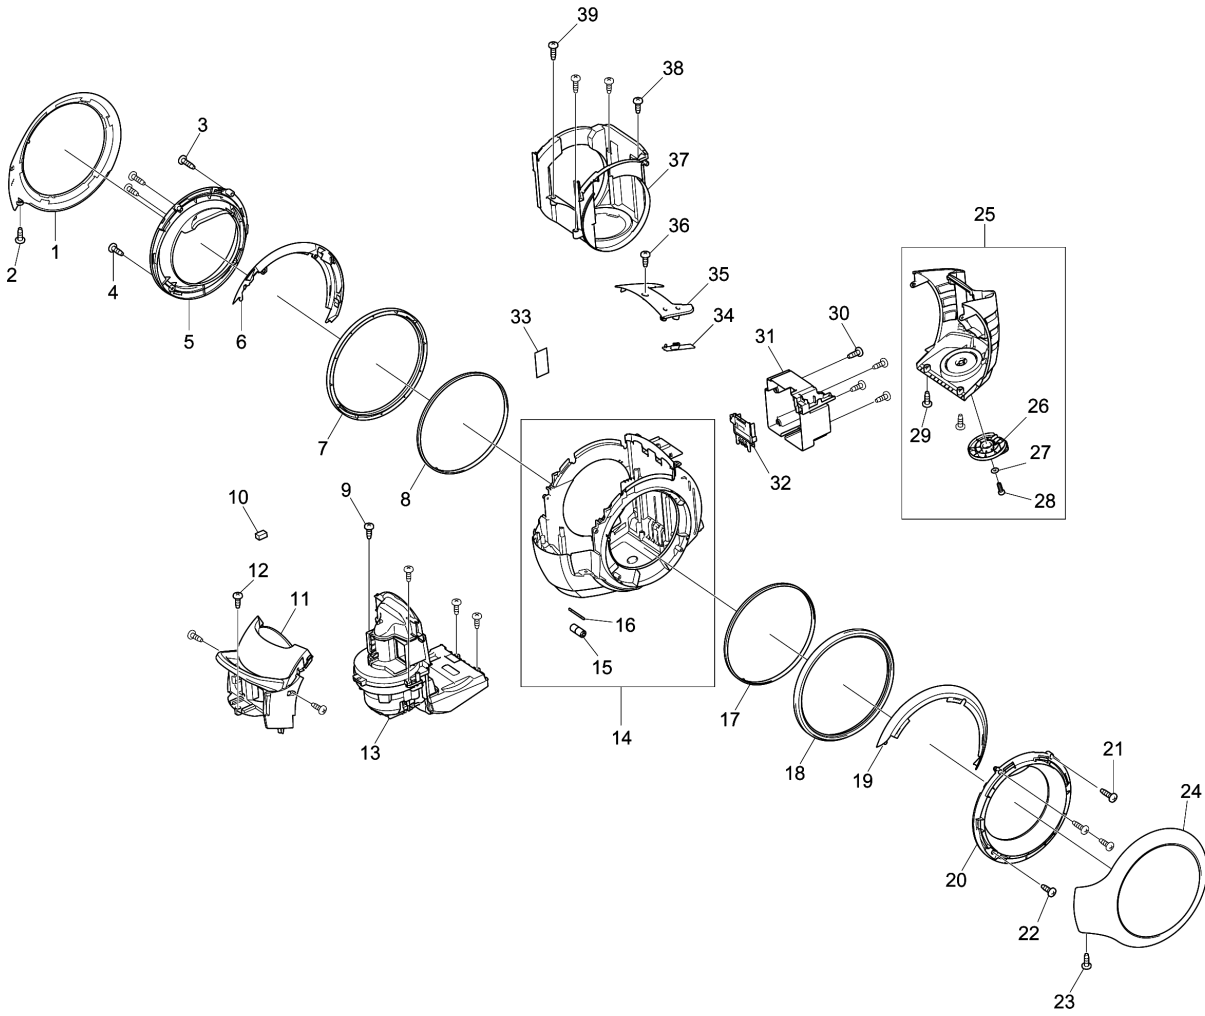

Model No.DCL501 CORDLESS CYCLONE CLEANER