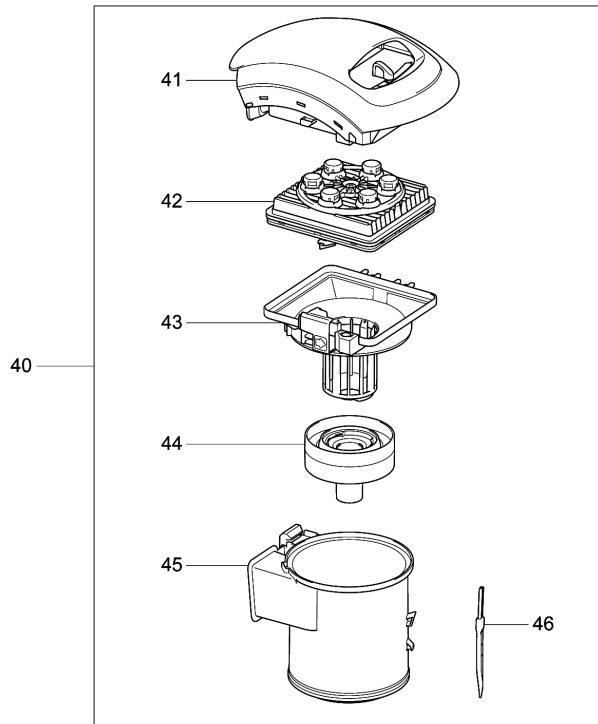

Model No.DCL501 CORDLESS CYCLONE CLEANER