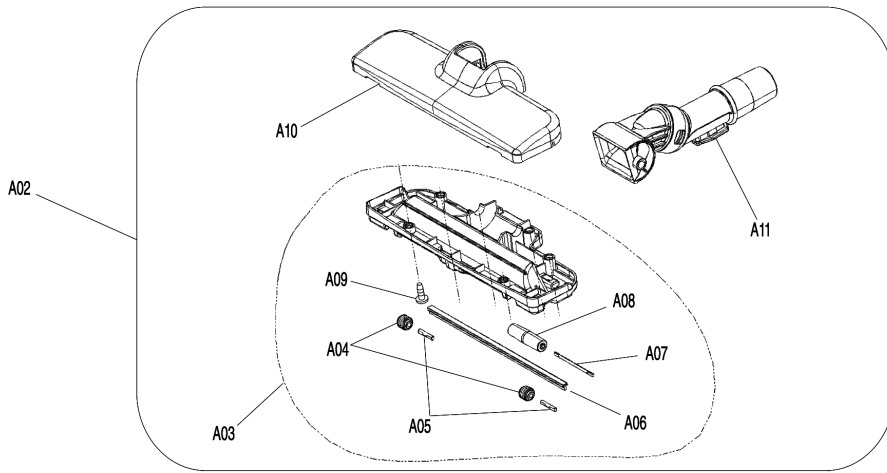

Model No.DCL501 CORDLESS CYCLONE CLEANER

Model No.DCL501 CORDLESS CYCLONE CLEANER

Item	Parts No.	Description	I/C	Qty	New/Old	Opt. 1	Opt. 2	Note
001	SH00000011	BODY DECORATION L		1				
002	SH00000021	SCREW M4X12 BLACK		1				
003	SH00000020	SCREW M4X16 SILVER		2				
004	SH00000019	SCREW M4X12 SILVER		2				
005	SH00000255	WHEEL COVER L		1				
006	SH00000006	UPPER BODY L		1				
007	SH00000002	WHEEL BASE		1				
008	SH00000003	WHEEL GIDE		1				
009	SH00000019	SCREW M4X12 SILVER		4				
010	SH00000051	FERRITE		1				
011	SH00000015	DUCT COVER ASSY		1				
012	SH00000019	SCREW M4X12 SILVER		3				
013	SH00000254	ELECTRIC EQUIPMENT UNIT		1	*			
013-1	SH00000404	ELECTRIC EQUIPMENT UNIT	O	1				
014	SH00000005	LOWER BODY 2ND ASSY		1				
D10		INC. 15,16						
015	SH00000057	ROLLER D		1				
016	SH00000047	ROLLER SHAFT D		1				
017	SH00000003	WHEEL GIDE		1				
018	SH00000002	WHEEL BASE		1				
019	SH00000007	UPPER BODY R		1				
020	SH00000256	WHEEL COVER R		1				
021	SH00000020	SCREW M4X16 SILVER		2				
022	SH00000019	SCREW M4X12 SILVER		2				
023	SH00000021	SCREW M4X12 BLACK		1				
024	SH00000257	MAIN TRIM		1				
025	SH00000016	EXHAUST COVER ASSY		1				
D10		INC. 26-29						
026	SH00000048	FREE FRAME ASSY		1				
027	SH00000049	WASHER		1				
028	SH00000050	SPECIAL TAP.SCREW		1	*			
028-1	SH00000019	SCREW M4X12 SILVER	O	1				
029	SH00000021	SCREW M4X12 BLACK		2				
030	SH00000019	SCREW M4X12 SILVER		4				
031	SH00000018	BATTERY HOLDER		1				
032	643899-6	TERMINAL		1				
033	SH00000004	SEAL TAPE		1				
034	SH00000017	MK100 LED CIRCUIT ASS		1				
035	SH00000259	LED PANEL ASSY		1				
036	SH00000019	SCREW M4X12 SILVER		1				
037	SH00000008	BODY INNNER		1				
038	SH00000021	SCREW M4X12 BLACK		3				
039	SH00000022	SCREW M4X16 BLACK		1				
040	SH00000024	DUST CUP ASSY		1	*			
D10		INC. 40-46			*			

Please order the parts with part number.

Print Date 19/10/2023