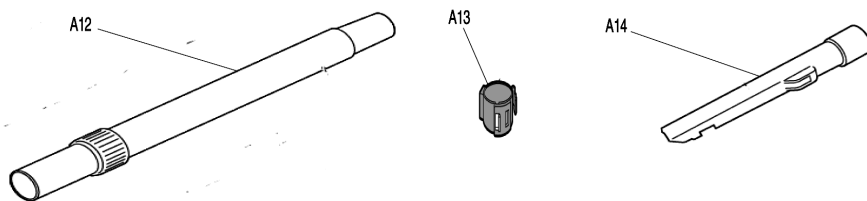

Model No.DCL501 CORDLESS CYCLONE CLEANER

Model No.DCL501 CORDLESS CYCLONE CLEANER

Item	Parts No.	Description	I/C	Qty	New/Old	Opt. 1	Opt. 2	Note
001	SH00000011	BODY DECORATION L		1				
002	SH00000021	SCREW M4X12 BLACK		1				
003	SH00000020	SCREW M4X16 SILVER		2				
004	SH00000019	SCREW M4X12 SILVER		2				
005	SH00000255	WHEEL COVER L		1				
006	SH00000006	UPPER BODY L		1				
007	SH00000002	WHEEL BASE		1				
008	SH00000003	WHEEL GIDE		1				
009	SH00000019	SCREW M4X12 SILVER		4				
010	SH00000051	FERRITE		1				
011	SH00000015	DUCT COVER ASSY		1				
012	SH00000019	SCREW M4X12 SILVER		3				
013	SH00000254	ELECTRIC EQUIPMENT UNIT		1	*			
013-1	SH00000404	ELECTRIC EQUIPMENT UNIT	O	1				
014	SH00000005	LOWER BODY 2ND ASSY		1				
D10		INC. 15,16						
015	SH00000057	ROLLER D		1				
016	SH00000047	ROLLER SHAFT D		1				
017	SH00000003	WHEEL GIDE		1				
018	SH00000002	WHEEL BASE		1				
019	SH00000007	UPPER BODY R		1				
020	SH00000256	WHEEL COVER R		1				
021	SH00000020	SCREW M4X16 SILVER		2				
022	SH00000019	SCREW M4X12 SILVER		2				
023	SH00000021	SCREW M4X12 BLACK		1				
024	SH00000257	MAIN TRIM		1				
025	SH00000016	EXHAUST COVER ASSY		1				
D10		INC. 26-29						
026	SH00000048	FREE FRAME ASSY		1				
027	SH00000049	WASHER		1				
028	SH00000050	SPECIAL TAP.SCREW		1	*			
028-1	SH00000019	SCREW M4X12 SILVER	O	1				
029	SH00000021	SCREW M4X12 BLACK		2				
030	SH00000019	SCREW M4X12 SILVER		4				
031	SH00000018	BATTERY HOLDER		1				
032	643899-6	TERMINAL		1				
033	SH00000004	SEAL TAPE		1				
034	SH00000017	MK100 LED CIRCUIT ASS		1				
035	SH00000259	LED PANEL ASSY		1				
036	SH00000019	SCREW M4X12 SILVER		1				
037	SH00000008	BODY INNNER		1				
038	SH00000021	SCREW M4X12 BLACK		3				
039	SH00000022	SCREW M4X16 BLACK		1				
040	SH00000024	DUST CUP ASSY		1	*			
D10		INC. 40-46			*			

Please order the parts with part number.

Print Date 19/10/2023