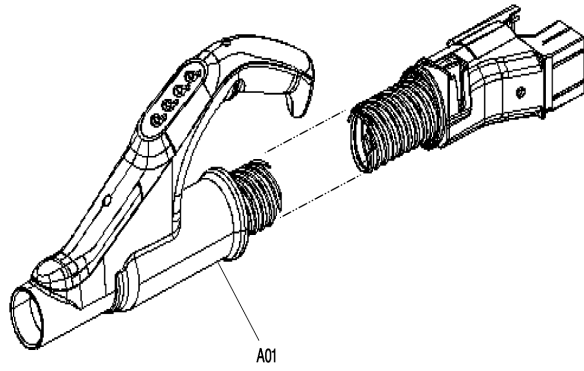

Model No.DCL501 CORDLESS CYCLONE CLEANER

Model No.DCL501 CORDLESS CYCLONE CLEANER

Item	Parts No.	Description	I/C	Qty	New/Old	Opt. 1	Opt. 2	Note
001	SH00000011	BODY DECORATION L		1				
002	SH00000021	SCREW M4X12 BLACK		1				
003	SH00000020	SCREW M4X16 SILVER		2				
004	SH00000019	SCREW M4X12 SILVER		2				
005	SH00000255	WHEEL COVER L		1				
006	SH00000006	UPPER BODY L		1				
007	SH00000002	WHEEL BASE		1				
008	SH00000003	WHEEL GIDE		1				
009	SH00000019	SCREW M4X12 SILVER		4				
010	SH00000051	FERRITE		1				
011	SH00000015	DUCT COVER ASSY		1				
012	SH00000019	SCREW M4X12 SILVER		3				
013	SH00000254	ELECTRIC EQUIPMENT UNIT		1	*			
013-1	SH00000404	ELECTRIC EQUIPMENT UNIT	O	1				
014	SH00000005	LOWER BODY 2ND ASSY		1				
D10		INC. 15,16						
015	SH00000057	ROLLER D		1				
016	SH00000047	ROLLER SHAFT D		1				
017	SH00000003	WHEEL GIDE		1				
018	SH00000002	WHEEL BASE		1				
019	SH00000007	UPPER BODY R		1				
020	SH00000256	WHEEL COVER R		1				
021	SH00000020	SCREW M4X16 SILVER		2				
022	SH00000019	SCREW M4X12 SILVER		2				
023	SH00000021	SCREW M4X12 BLACK		1				
024	SH00000257	MAIN TRIM		1				
025	SH00000016	EXHAUST COVER ASSY		1				
D10		INC. 26-29						
026	SH00000048	FREE FRAME ASSY		1				
027	SH00000049	WASHER		1				
028	SH00000050	SPECIAL TAP.SCREW		1	*			
028-1	SH00000019	SCREW M4X12 SILVER	O	1				
029	SH00000021	SCREW M4X12 BLACK		2				
030	SH00000019	SCREW M4X12 SILVER		4				
031	SH00000018	BATTERY HOLDER		1				
032	643899-6	TERMINAL		1				
033	SH00000004	SEAL TAPE		1				
034	SH00000017	MK100 LED CIRCUIT ASS		1				
035	SH00000259	LED PANEL ASSY		1				
036	SH00000019	SCREW M4X12 SILVER		1				
037	SH00000008	BODY INNNER		1				
038	SH00000021	SCREW M4X12 BLACK		3				
039	SH00000022	SCREW M4X16 BLACK		1				
040	SH00000024	DUST CUP ASSY		1	*			
D10		INC. 40-46			*			

Please order the parts with part number.

Print Date 19/10/2023