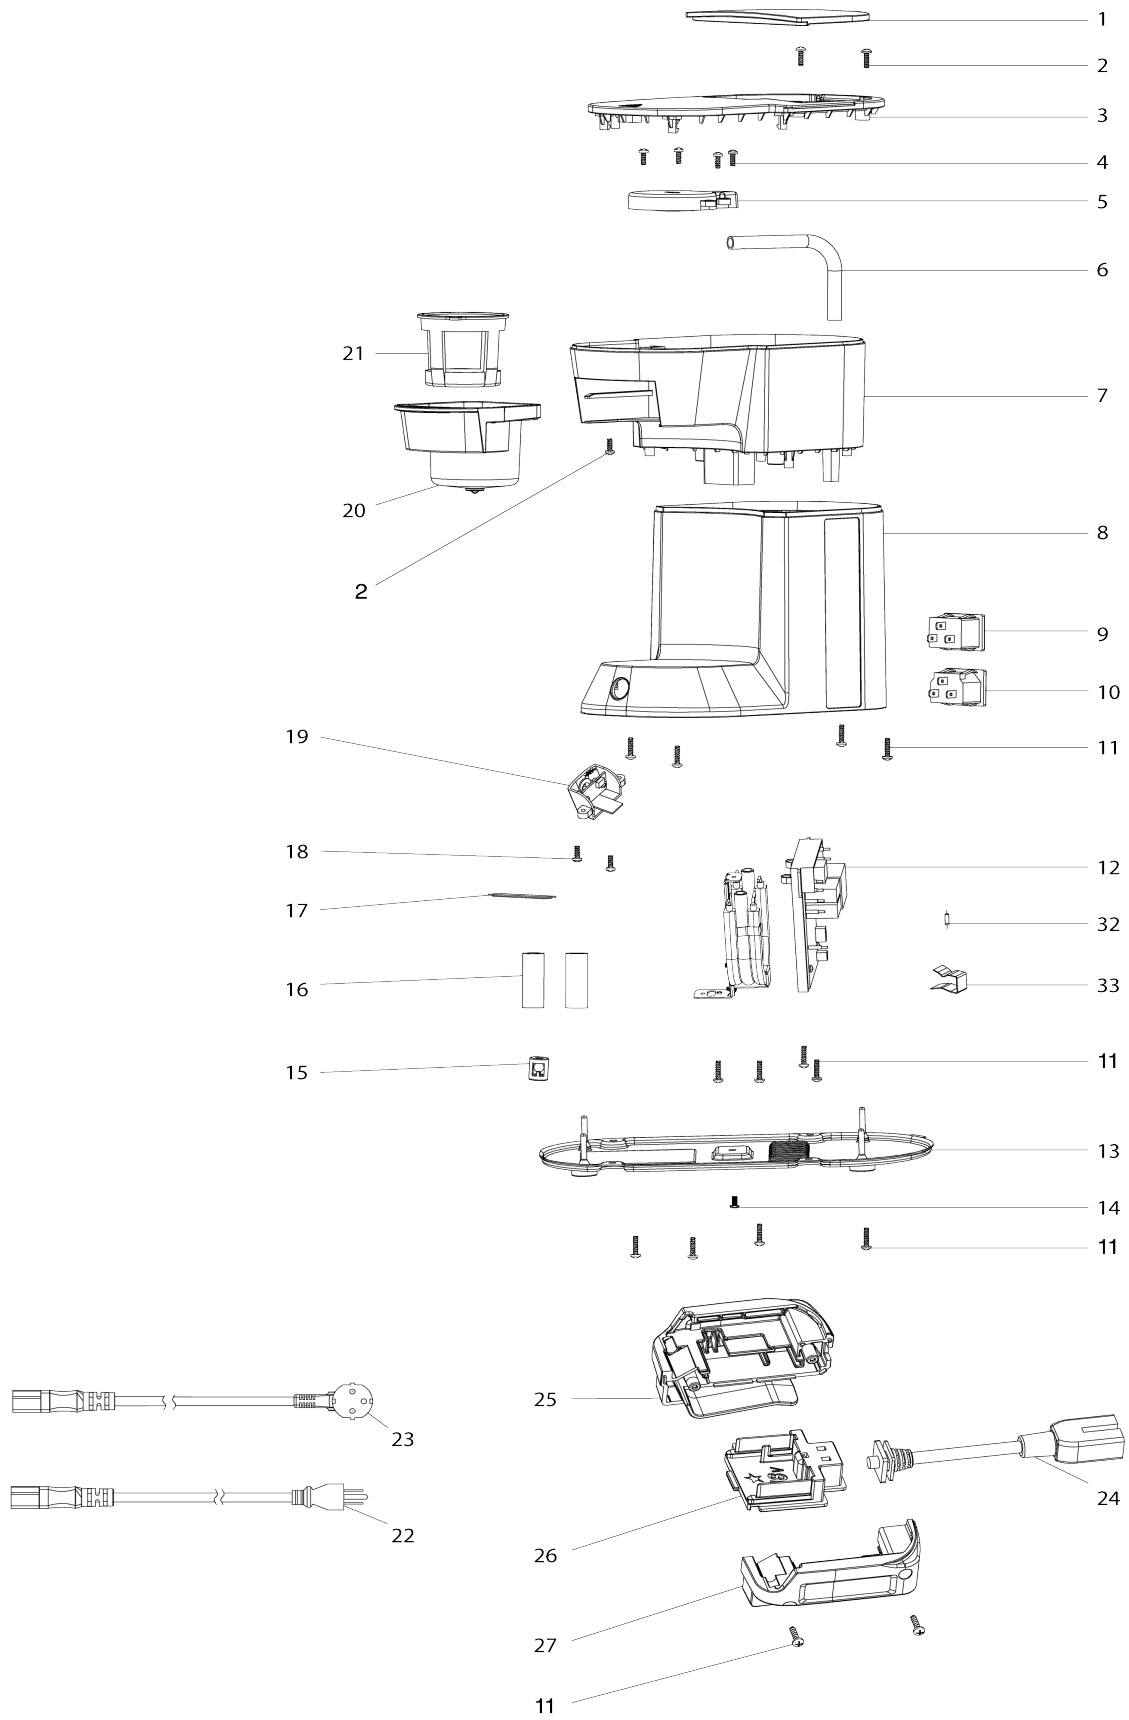

Model No.DCM500 CORDLESS COFFEE MAKER

Model No.DCM500 CORDLESS COFFEE MAKER

Item No.	Parts No.	Description	Interchangability	Q'ty	New/Old	Note1	Note2
001	BE00000001	LID OF WATER TANK		1			
002	BE00000002	SELF-TAPPING SCREW ST3*12		3			
003	BE00000003	UPPER COVER		1			
004	BE00000004	SELF-TAPPING SCREW ST3*8		4			
005	BE00000005	SHOWER COVER		1			
006	BE00000006	PP TUBE		1			
007	BE00000007	UPPER HOUSING		1			
008	BE00000008	LOWER HOUSING		1			
009	BE00000009	DC SOCKET		1			
010	BE00000010	AC SOCKET		1			
011	BE00000011	BLACK ZINC SELF-TAPPING SCREW		14			
012	BE00000013	H PCB HEATING ELEMENT ASS		1			
013	BE00000014	BOTTOM COVER ASS		1			
014	BE00000015	MACHINE SCREW		1			
015	BE00000016	ONE-WAY VALVE ASS		1			
016	BE00000017	INLET WATER TUBE		2			
018	BE00000018	BLACK ZINC SELF-TAPPING SCREW		7			
019	BE00000019	PRESS KEY BOARD ASS		1			
020	BE00000020	DRAWER		1			
021	BE00000021	FILTER		1			
023	BE00000023	EU AC POWER CORD		1			
024	BE00000024	DC POWER CORD		1			
025	BE00000025	LEFT COVER OF BATTERY BOX		1	*		
025-1	BE00000038	BATTERY BOX COVER SET	X	1			
D10		INC. 27					
026	BE00000026	TERMINAL		1			
027	BE00000027	RIGHT COVER OF BATTERY BOX		1	*		
027-1	BE00000038	BATTERY BOX COVER SET	X	1			
D10		INC. 25					
032	BE00000032	NTC		1			
033	BE00000033	SNAP RING		1			

Please state Parts No. when your order.

Print Date 10/19/2023