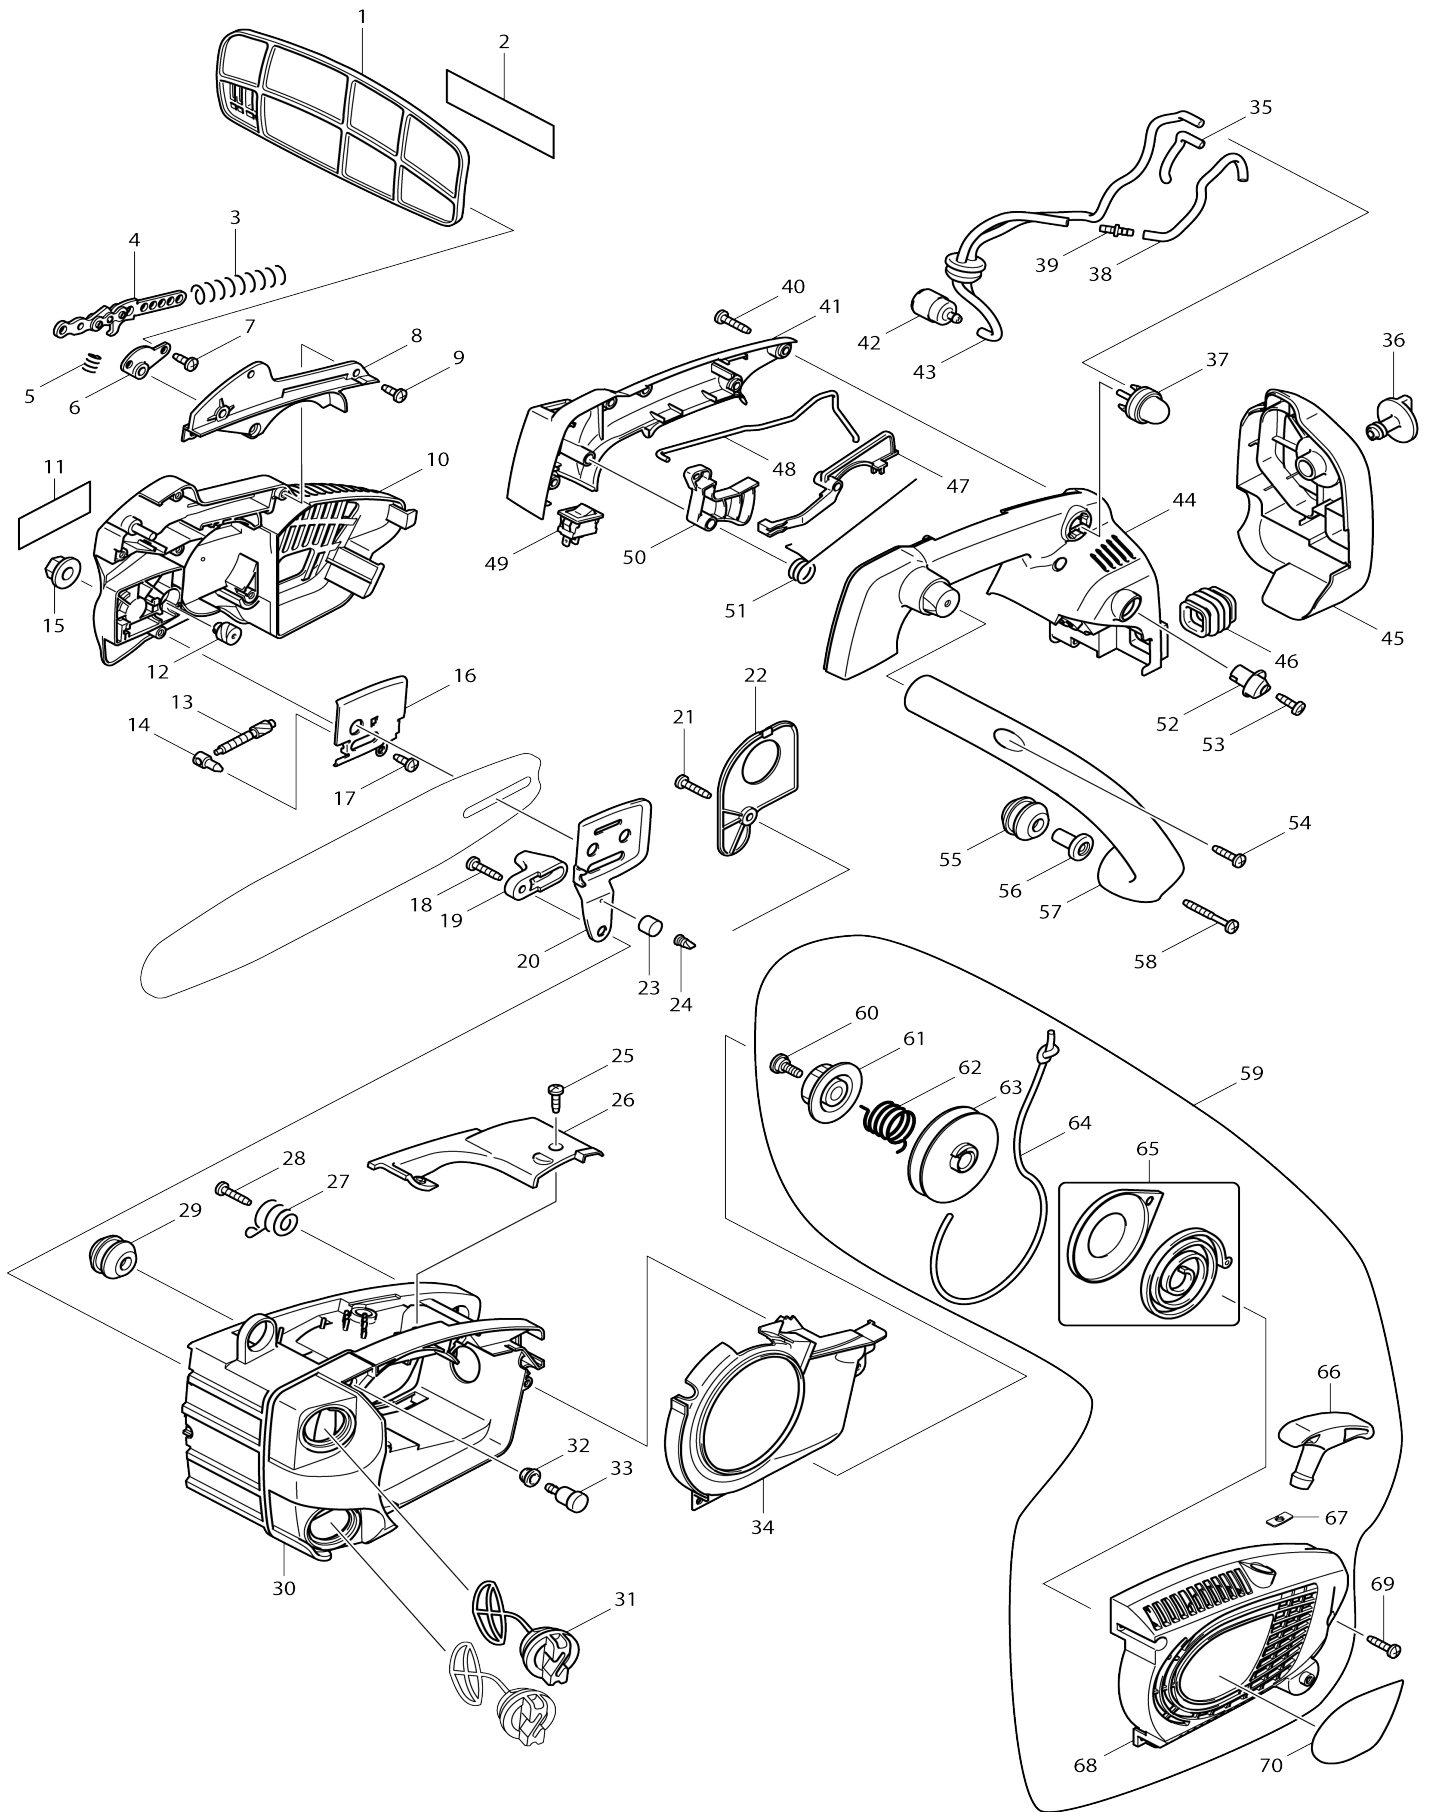

# Model No.DCS230T ENGINE CHAIN SAW 250MM

# Model No.DCS230T ENGINE CHAIN SAW 250MM

94

Model No.DCS230T ENGINE CHAIN SAW 250MM

Item No.	Parts No.	Description	Interchangeability	Q'ty	New/Old	Note1	Note2
001	154650-4	FRONT HAND GUARD COMPLETE		1			
D10		INC. 2					
002	810075-9	CAUTION LABEL		1			
003	233175-2	COMPRESSION SPRING 9		1			
004	163448-8	LINKPLATE COMPLETE		1			
005	231298-0	COMPRESSION SPRING 6		1			
006	418715-9	HAND GUARD COVER		1			
007	266020-6	TAPPING SCREW 4X12		2			
008	418736-1	SPRING COVER		1			
009	266020-6	TAPPING SCREW 4X12		4			
010	183946-6	SPROCKET COVER SET		1	*		
D10		INC. 11					
010-1	183M25-8	SPROCKET COVER SET	<	1			
D10		INC. 11					
011	819170-2	MAKITA LOGO LABEL		1			
012	226590-7	HELICAL GEAR 17		1			
013	226534-7	HELICAL GEAR 8		1			
014	324464-7	ADJUST PIN		1			
015	252145-2	COLLARED HEX NUT M8		1			
016	345452-1	CHAIN SLIDER R		1	*		
016-1	345653-1	CHAIN SLIDER R	<	1			
017	266020-6	TAPPING SCREW 4X12		1			
018	265995-6	TAPPING SCREW 4X18		1			
019	418710-9	CHAIN CATCHER		1			
020	345451-3	CHAIN SLIDER L		1	*		
020-1	345652-3	CHAIN SLIDER L	<	1			
021	265995-6	TAPPING SCREW 4X18		1			
022	418707-8	OIL PUMP COVER		1			
023	421877-4	SPONGE 10		1			
024	421298-0	CHECK VALVE		1			
025	266007-8	TAPPING SCREW BIND PT 3X10		2			
026	418734-5	TOP COVER		1			
027	324477-8	DAMPER SPRING		1			
028	265995-6	TAPPING SCREW 4X18		2			
029	421874-0	BUFFER RUBBER		1			
030	153918-5	HOUSING COMPLETE		1			
031	168399-0	TANKCAP COMPLETE		2	*		
031-1	168508-1	TANK CAP COMPLETE	O	2			
C10	213355-6	O-RING 25		2			
032	421875-8	GROMMET		1			
033	168396-6	BREATHER		1			
034	418700-2	BUFFLE PLATE		1			
035	422036-3	TUBE 3-70		1			
036	271422-3	KNOB 28		1			
037	168398-2	PRIMER PUMP		1			
038	422037-1	TUBE 3-140		1	*		
039	418711-7	TUBE JOINT		1	*		