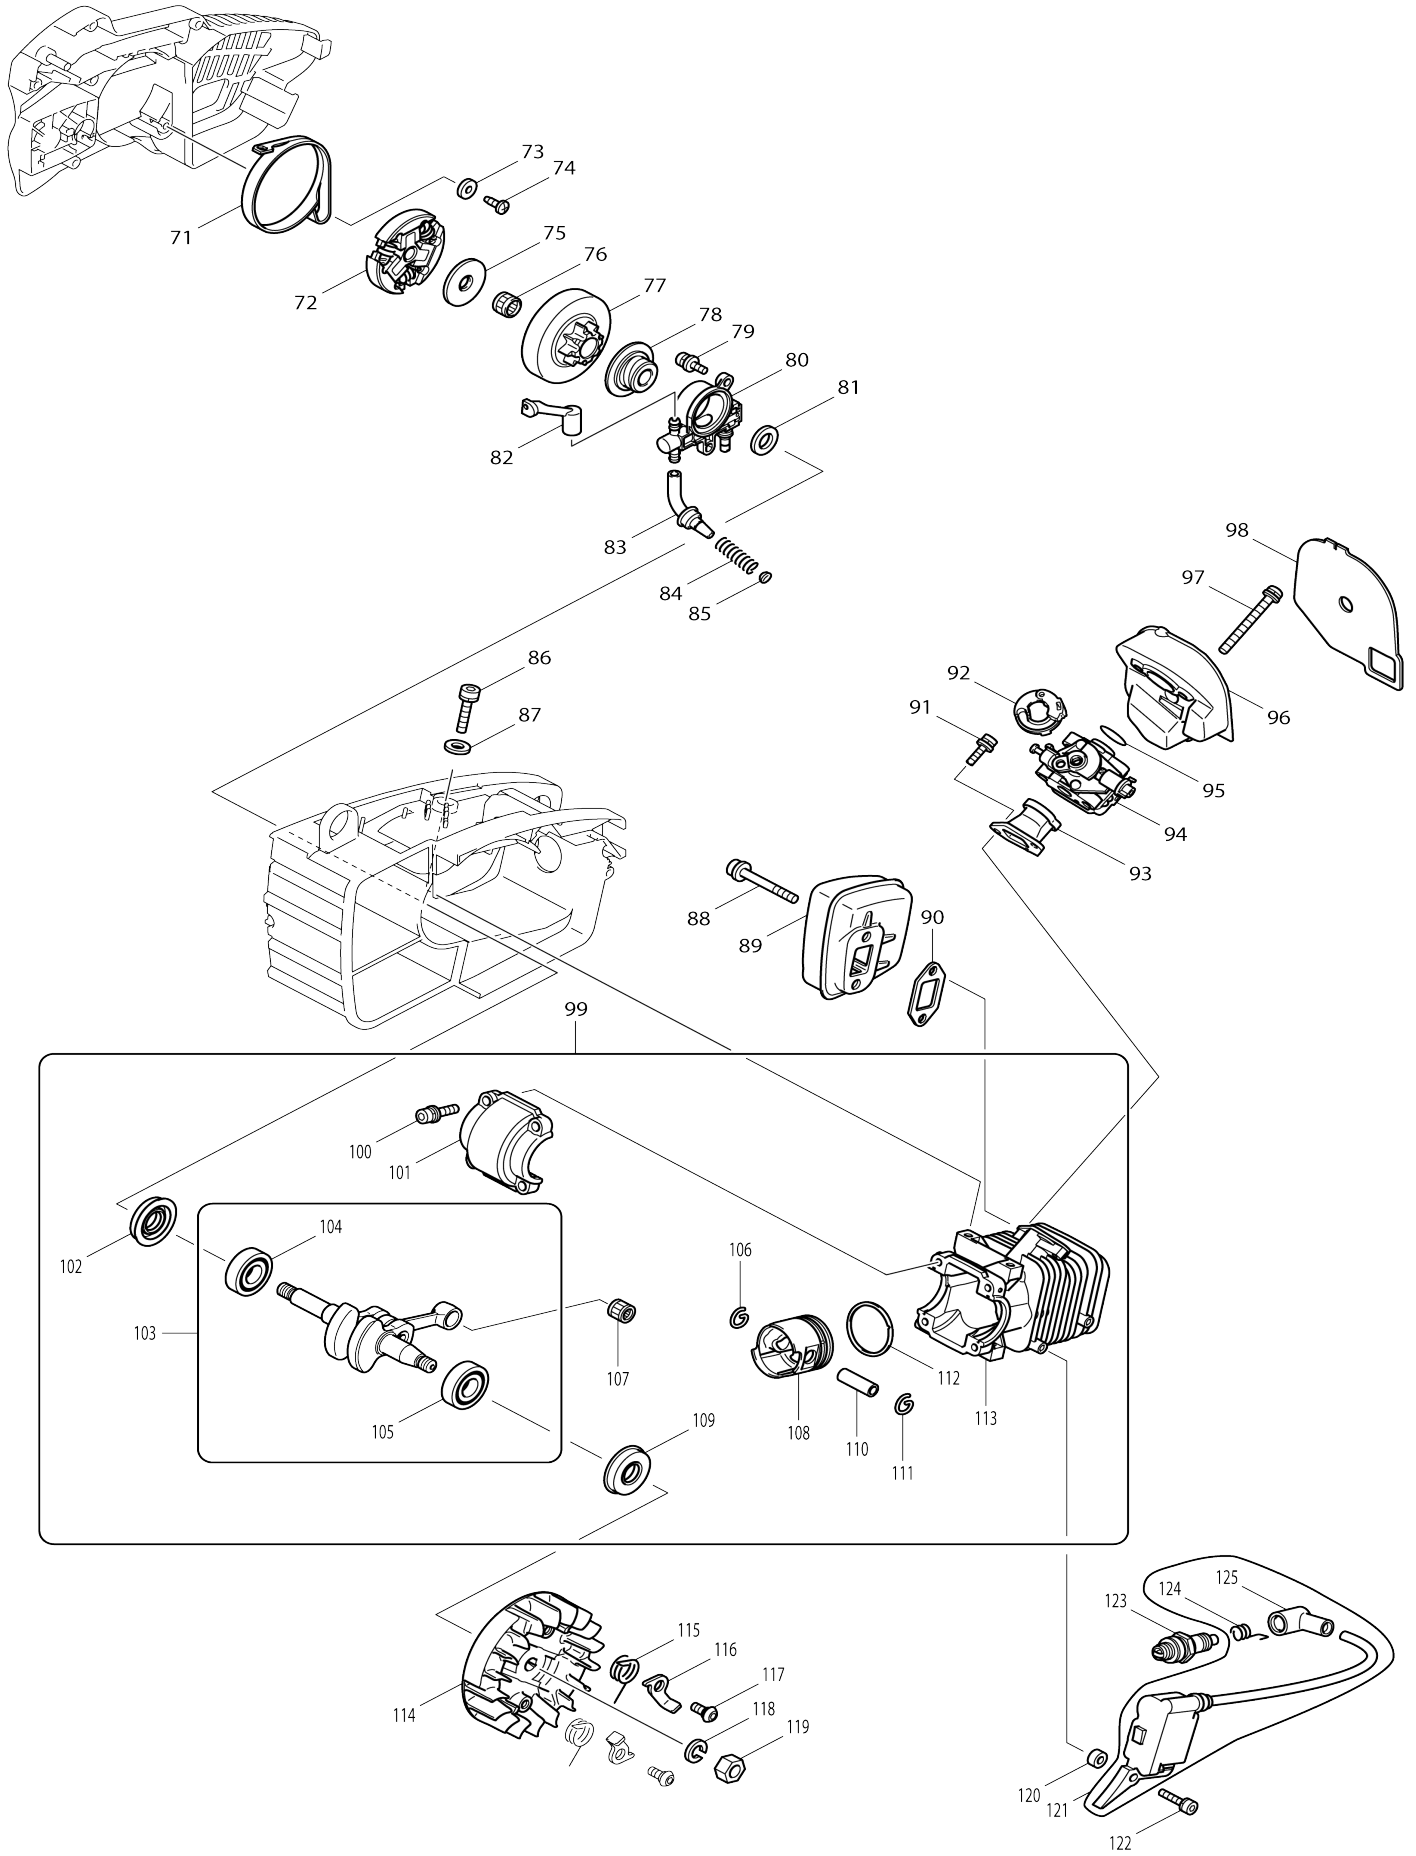

# Model No.DCS230T ENGINE CHAIN SAW 250MM

# Model No.DCS230T ENGINE CHAIN SAW 250MM

94

Model No.DCS230T ENGINE CHAIN SAW 250MM

Item No.	Parts No.	Description	Interchangeability	Q'ty	New/Old	Note1	Note2
001	154650-4	FRONT HAND GUARD COMPLETE		1			
D10		INC. 2					
002	810075-9	CAUTION LABEL		1			
003	233175-2	COMPRESSION SPRING 9		1			
004	163448-8	LINKPLATE COMPLETE		1			
005	231298-0	COMPRESSION SPRING 6		1			
006	418715-9	HAND GUARD COVER		1			
007	266020-6	TAPPING SCREW 4X12		2			
008	418736-1	SPRING COVER		1			
009	266020-6	TAPPING SCREW 4X12		4			
010	183946-6	SPROCKET COVER SET		1	*		
D10		INC. 11					
010-1	183M25-8	SPROCKET COVER SET	<	1			
D10		INC. 11					
011	819170-2	MAKITA LOGO LABEL		1			
012	226590-7	HELICAL GEAR 17		1			
013	226534-7	HELICAL GEAR 8		1			
014	324464-7	ADJUST PIN		1			
015	252145-2	COLLARED HEX NUT M8		1			
016	345452-1	CHAIN SLIDER R		1	*		
016-1	345653-1	CHAIN SLIDER R	<	1			
017	266020-6	TAPPING SCREW 4X12		1			
018	265995-6	TAPPING SCREW 4X18		1			
019	418710-9	CHAIN CATCHER		1			
020	345451-3	CHAIN SLIDER L		1	*		
020-1	345652-3	CHAIN SLIDER L	<	1			
021	265995-6	TAPPING SCREW 4X18		1			
022	418707-8	OIL PUMP COVER		1			
023	421877-4	SPONGE 10		1			
024	421298-0	CHECK VALVE		1			
025	266007-8	TAPPING SCREW BIND PT 3X10		2			
026	418734-5	TOP COVER		1			
027	324477-8	DAMPER SPRING		1			
028	265995-6	TAPPING SCREW 4X18		2			
029	421874-0	BUFFER RUBBER		1			
030	153918-5	HOUSING COMPLETE		1			
031	168399-0	TANKCAP COMPLETE		2	*		
031-1	168508-1	TANK CAP COMPLETE	O	2			
C10	213355-6	O-RING 25		2			
032	421875-8	GROMMET		1			
033	168396-6	BREATHER		1			
034	418700-2	BUFFLE PLATE		1			
035	422036-3	TUBE 3-70		1			
036	271422-3	KNOB 28		1			
037	168398-2	PRIMER PUMP		1			
038	422037-1	TUBE 3-140		1	*		
039	418711-7	TUBE JOINT		1	*		