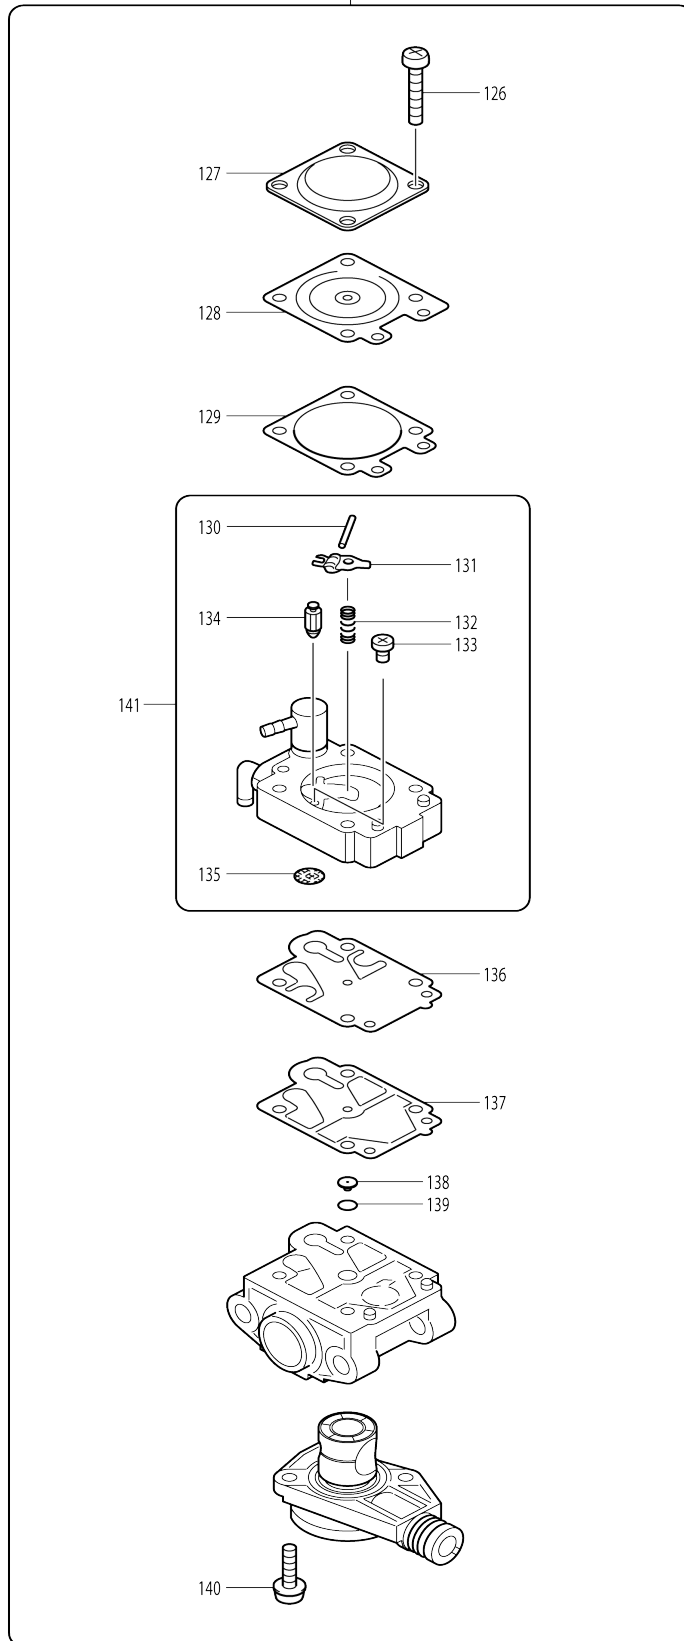

# Model No.DCS230T ENGINE CHAIN SAW 250MM

# Model No.DCS230T ENGINE CHAIN SAW 250MM

94

Model No.DCS230T ENGINE CHAIN SAW 250MM

Item No.	Parts No.	Description	Interchangeability	Q'ty	New/Old	Note1	Note2
001	154650-4	FRONT HAND GUARD COMPLETE		1			
D10		INC. 2					
002	810075-9	CAUTION LABEL		1			
003	233175-2	COMPRESSION SPRING 9		1			
004	163448-8	LINKPLATE COMPLETE		1			
005	231298-0	COMPRESSION SPRING 6		1			
006	418715-9	HAND GUARD COVER		1			
007	266020-6	TAPPING SCREW 4X12		2			
008	418736-1	SPRING COVER		1			
009	266020-6	TAPPING SCREW 4X12		4			
010	183946-6	SPROCKET COVER SET		1	*		
D10		INC. 11					
010-1	183M25-8	SPROCKET COVER SET	<	1			
D10		INC. 11					
011	819170-2	MAKITA LOGO LABEL		1			
012	226590-7	HELICAL GEAR 17		1			
013	226534-7	HELICAL GEAR 8		1			
014	324464-7	ADJUST PIN		1			
015	252145-2	COLLARED HEX NUT M8		1			
016	345452-1	CHAIN SLIDER R		1	*		
016-1	345653-1	CHAIN SLIDER R	<	1			
017	266020-6	TAPPING SCREW 4X12		1			
018	265995-6	TAPPING SCREW 4X18		1			
019	418710-9	CHAIN CATCHER		1			
020	345451-3	CHAIN SLIDER L		1	*		
020-1	345652-3	CHAIN SLIDER L	<	1			
021	265995-6	TAPPING SCREW 4X18		1			
022	418707-8	OIL PUMP COVER		1			
023	421877-4	SPONGE 10		1			
024	421298-0	CHECK VALVE		1			
025	266007-8	TAPPING SCREW BIND PT 3X10		2			
026	418734-5	TOP COVER		1			
027	324477-8	DAMPER SPRING		1			
028	265995-6	TAPPING SCREW 4X18		2			
029	421874-0	BUFFER RUBBER		1			
030	153918-5	HOUSING COMPLETE		1			
031	168399-0	TANKCAP COMPLETE		2	*		
031-1	168508-1	TANK CAP COMPLETE	O	2			
C10	213355-6	O-RING 25		2			
032	421875-8	GROMMET		1			
033	168396-6	BREATHER		1			
034	418700-2	BUFFLE PLATE		1			
035	422036-3	TUBE 3-70		1			
036	271422-3	KNOB 28		1			
037	168398-2	PRIMER PUMP		1			
038	422037-1	TUBE 3-140		1	*		
039	418711-7	TUBE JOINT		1	*		