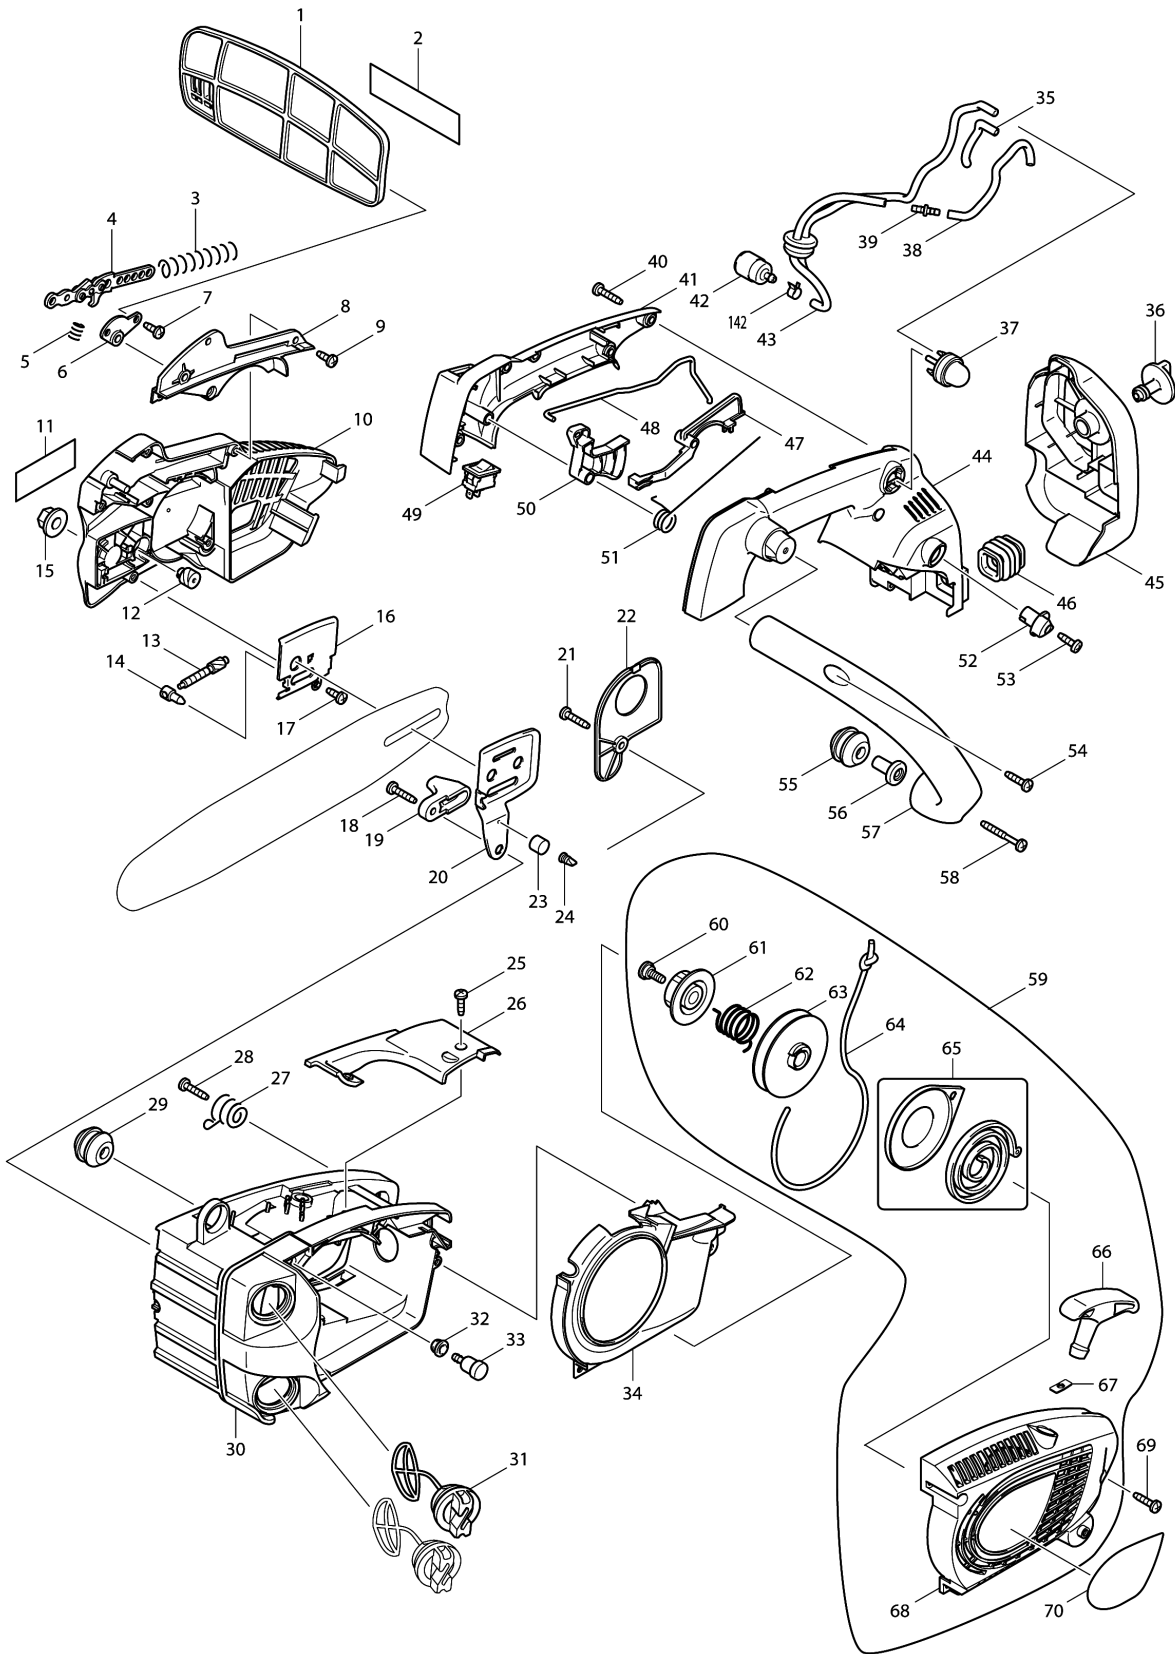

Model No.DCS232T ENGINE CHAIN SAW 250MM