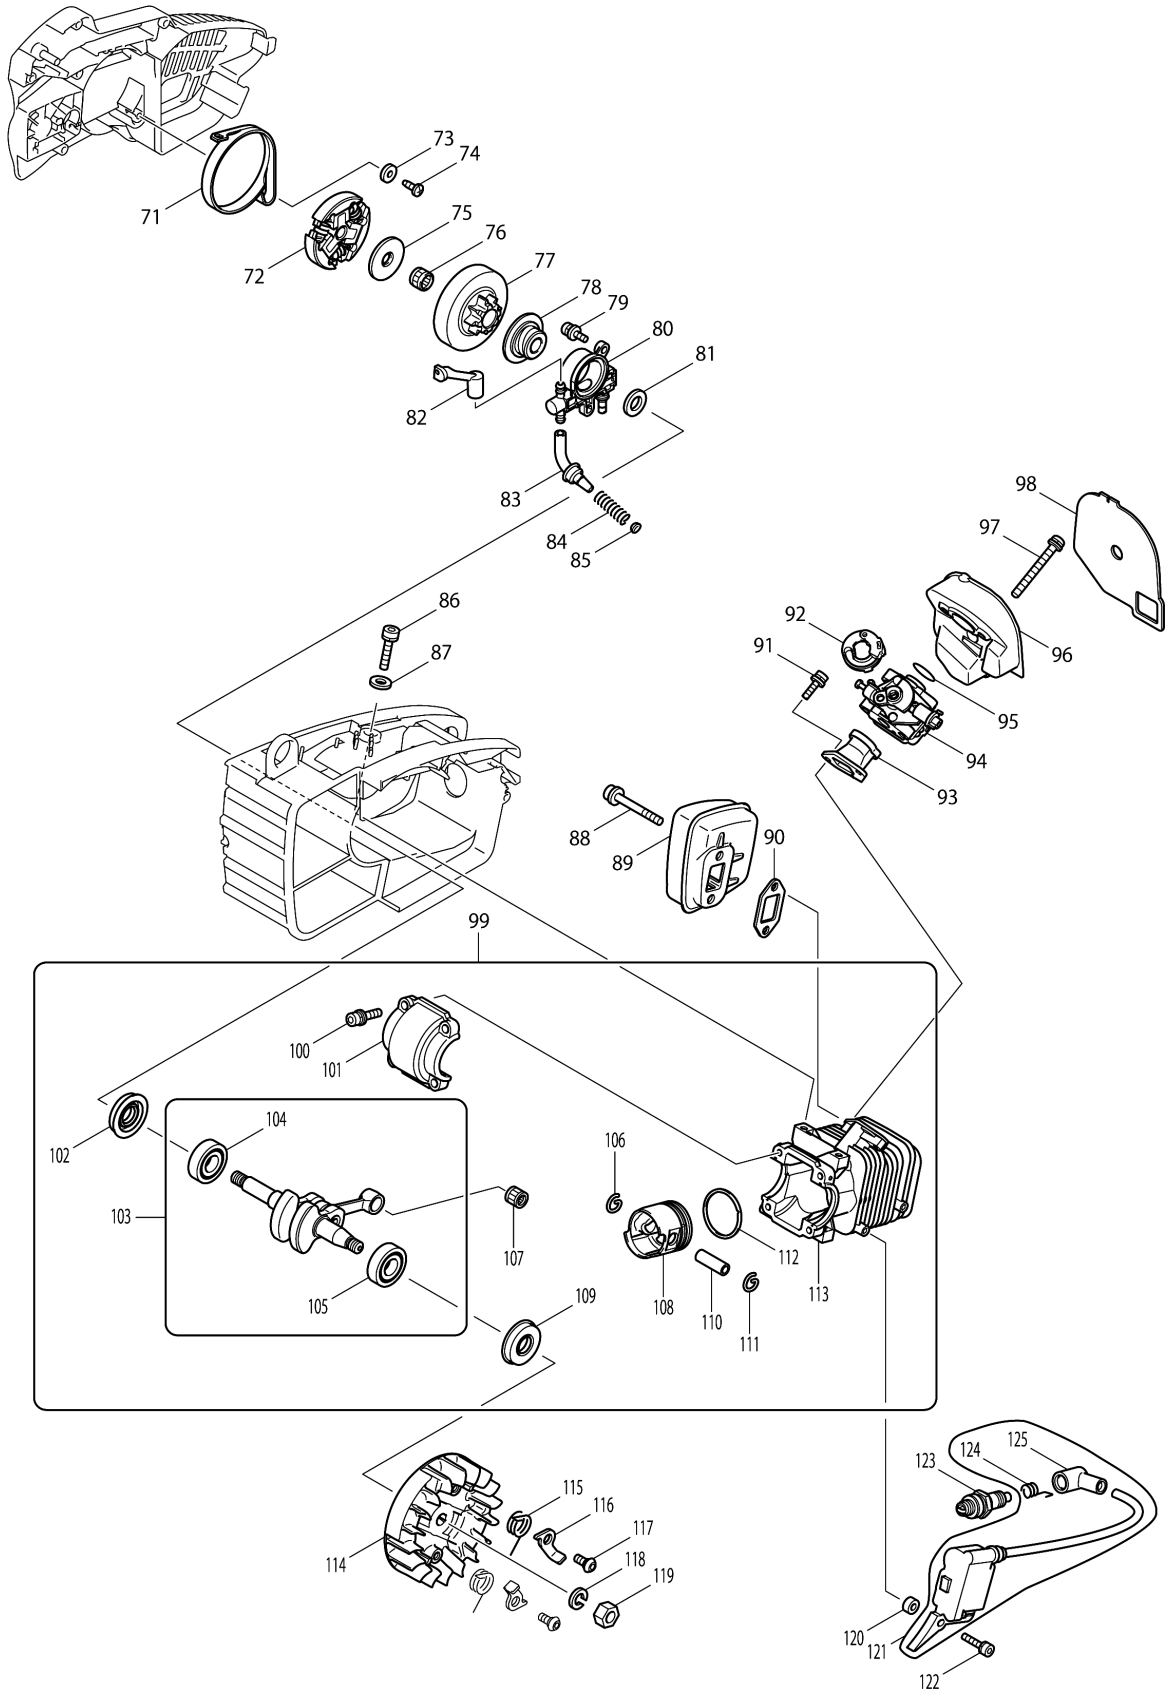

Model No.DCS232T ENGINE CHAIN SAW 250MM