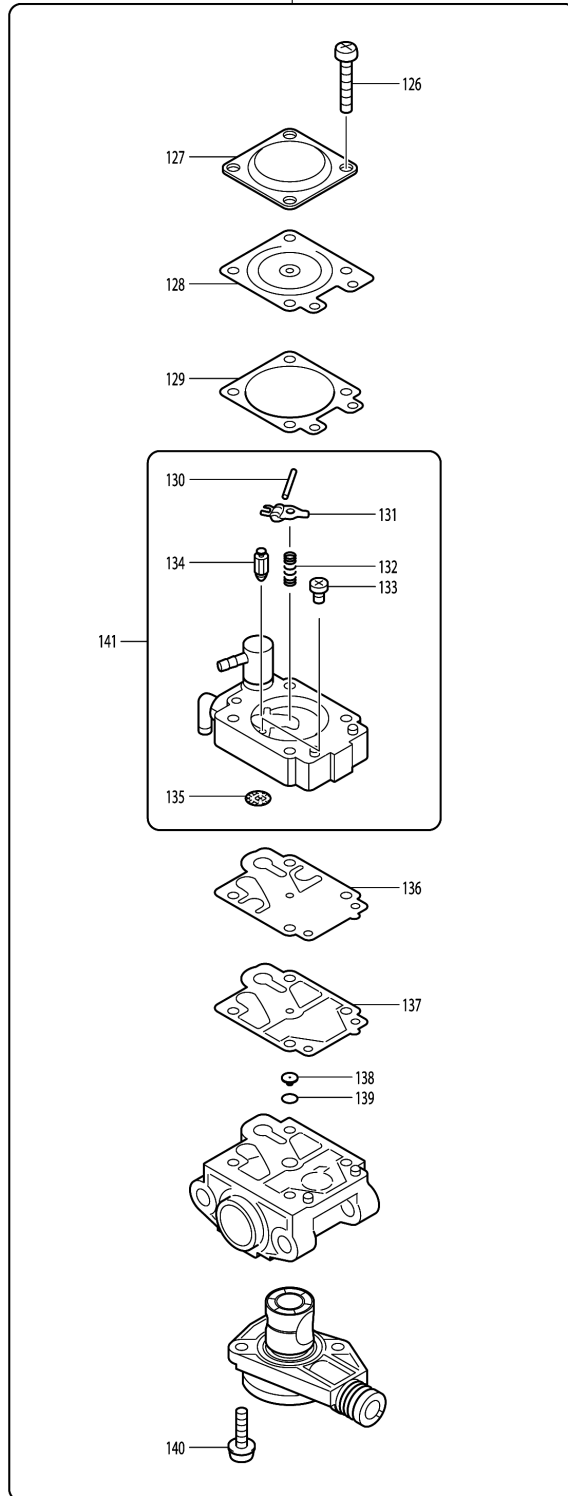

Model No.DCS232T ENGINE CHAIN SAW 250MM

94

Model No.DCS232T ENGINE CHAIN SAW 250MM

Item	Parts No.	Description	I/C	Qty	New/Old	Opt. 1	Opt. 2	Note
001	154650-4	FRONT HAND GUARD COMPLETE		1				
D10		INC. 2						
002	810075-9	CAUTION LABEL		1				
003	233175-2	COMPRESSION SPRING 9		1				
004	163448-8	LINKPLATE COMPLETE		1				
005	231298-0	COMPRESSION SPRING 6		1				
006	418715-9	HAND GUARD COVER		1				
007	266020-6	TAPPING SCREW 4X12		2				
008	418736-1	SPRING COVER		1				
009	266020-6	TAPPING SCREW 4X12		4				
010	188583-1	SPROCKET COVER SET		1	*			
D10		INC. 11			*			
010-1	183M26-6	SPROCKET COVER SET	<	1				
D10		INC. 11						
011	819310-2	MAKITA LOGO LABEL		1				
012	226590-7	HELICAL GEAR 17		1				
013	226534-7	HELICAL GEAR 8		1				
014	324464-7	ADJUST PIN		1				
015	252145-2	COLLARED HEX NUT M8		1				
016	345653-1	CHAIN SLIDER R		1				
017	266020-6	TAPPING SCREW 4X12		1				
018	265995-6	TAPPING SCREW 4X18		1				
019	418710-9	CHAIN CATCHER		1				
020	345652-3	CHAIN SLIDER L		1				
021	265995-6	TAPPING SCREW 4X18		1				
022	418707-8	OIL PUMP COVER		1				
023	421877-4	SPONGE 10		1				
024	421298-0	CHECK VALVE		1				
025	266007-8	TAPPING SCREW BIND PT 3X10		2				
026	418734-5	TOP COVER		1				
027	324477-8	DAMPER SPRING		1				
028	265995-6	TAPPING SCREW 4X18		2				
029	421874-0	BUFFER RUBBER		1				
030	153918-5	HOUSING COMPLETE		1				
031	168399-0	TANKCAP COMPLETE		2	*			
031-1	168508-1	TANK CAP COMPLETE	O	2				
C10	213355-6	O-RING 25		2				
032	421875-8	GROMMET		1				
033	168396-6	BREATHER		1				
034	418700-2	BUFFLE PLATE		1				
035	422036-3	TUBE 3-70		1				
036	271422-3	KNOB 28		1				
037	168398-2	PRIMER PUMP		1				
040	265995-6	TAPPING SCREW 4X18		4				

Please order the parts with part number.

Print Date 25/10/2023