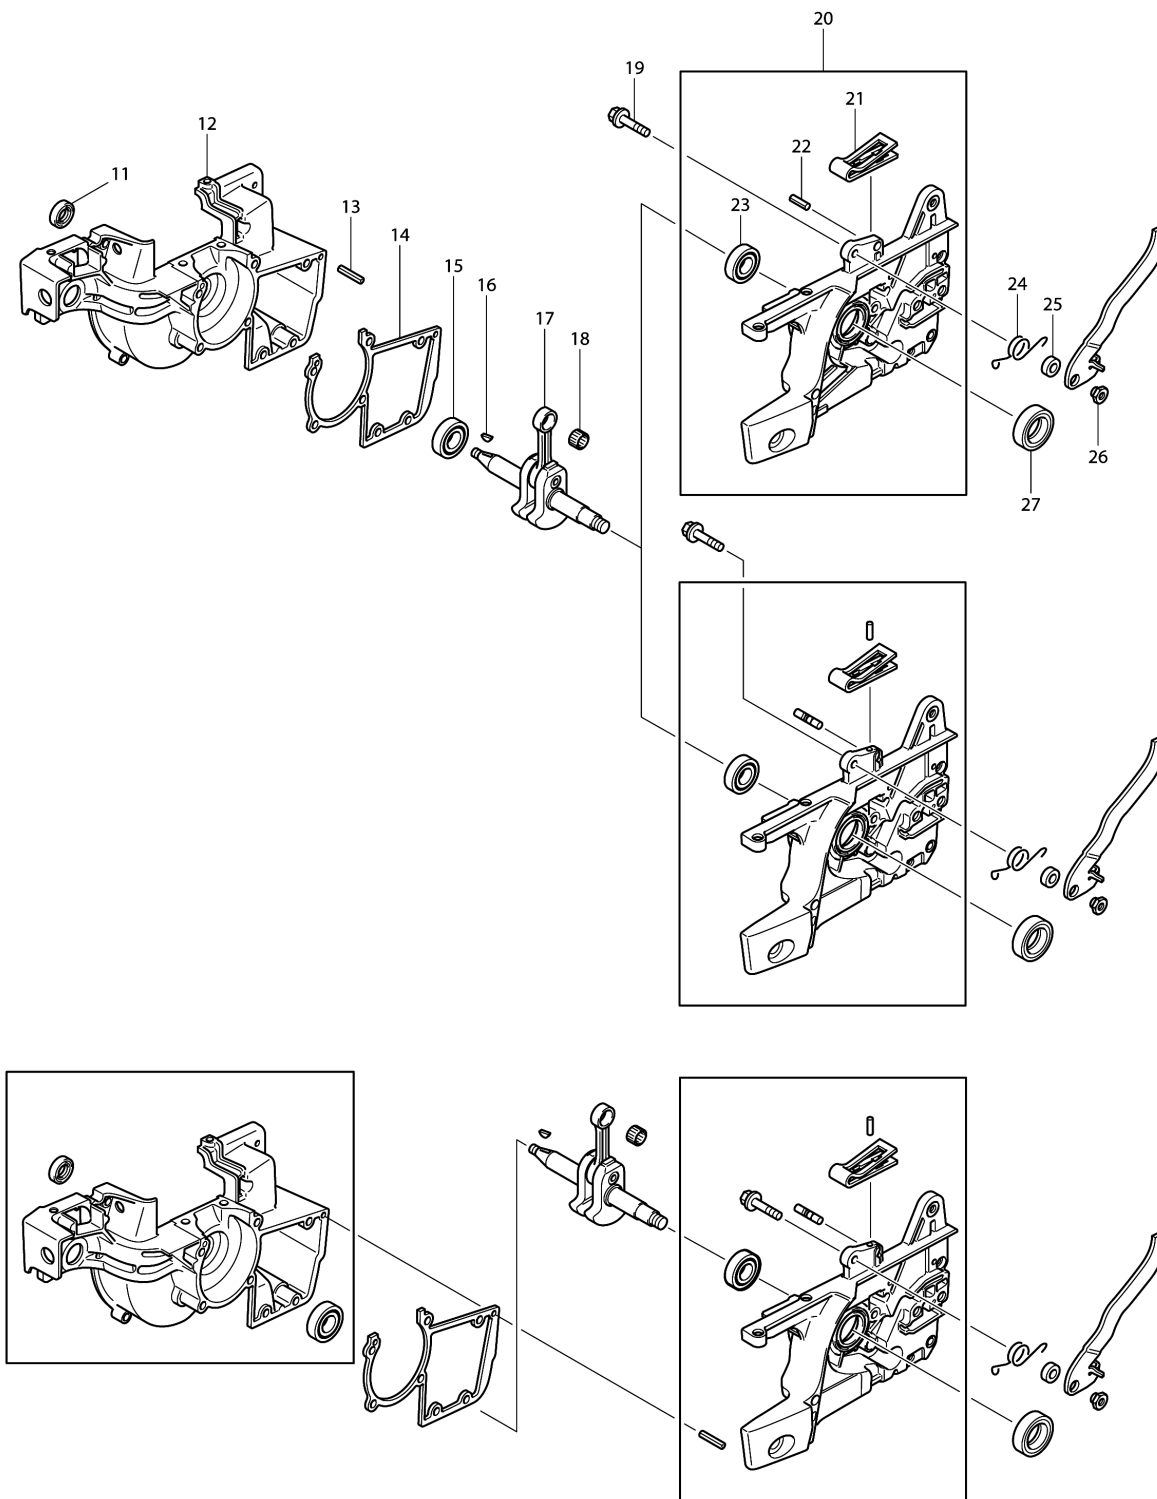

Model No.DCS430 ENGINE CHAIN SAW