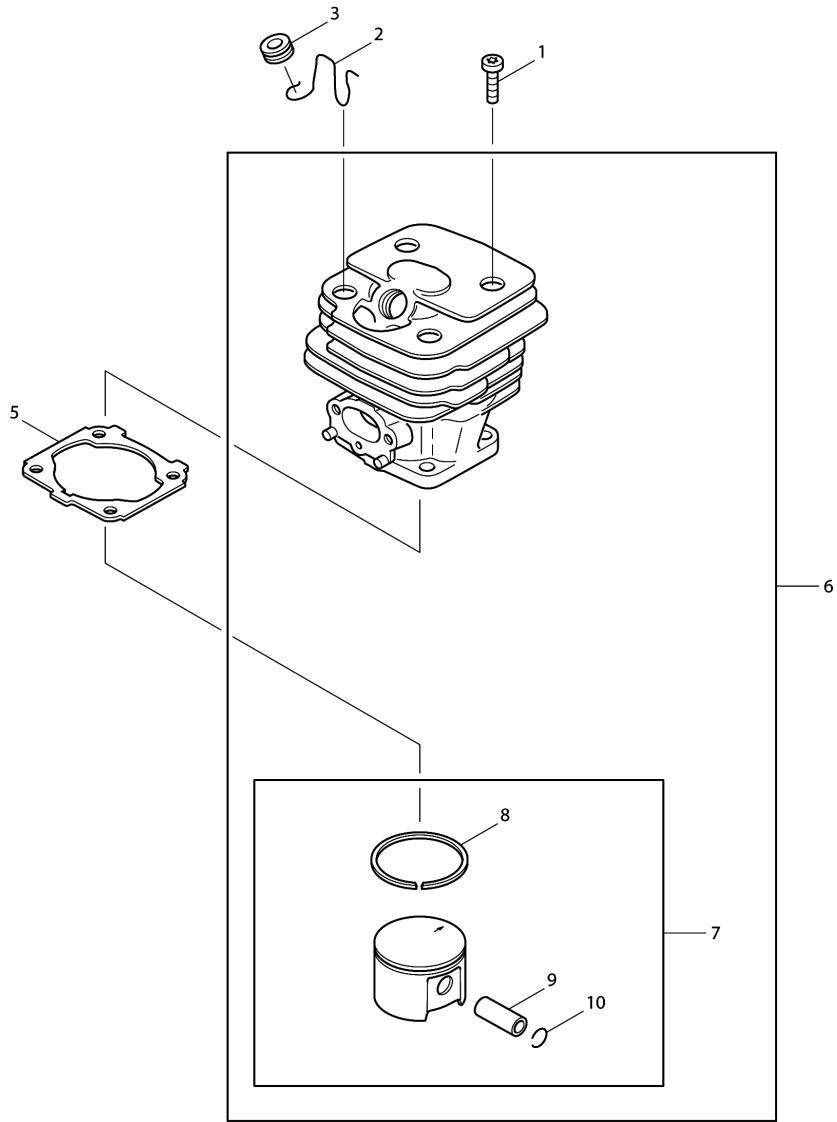

Model No.DCS430 ENGINE CHAIN SAW