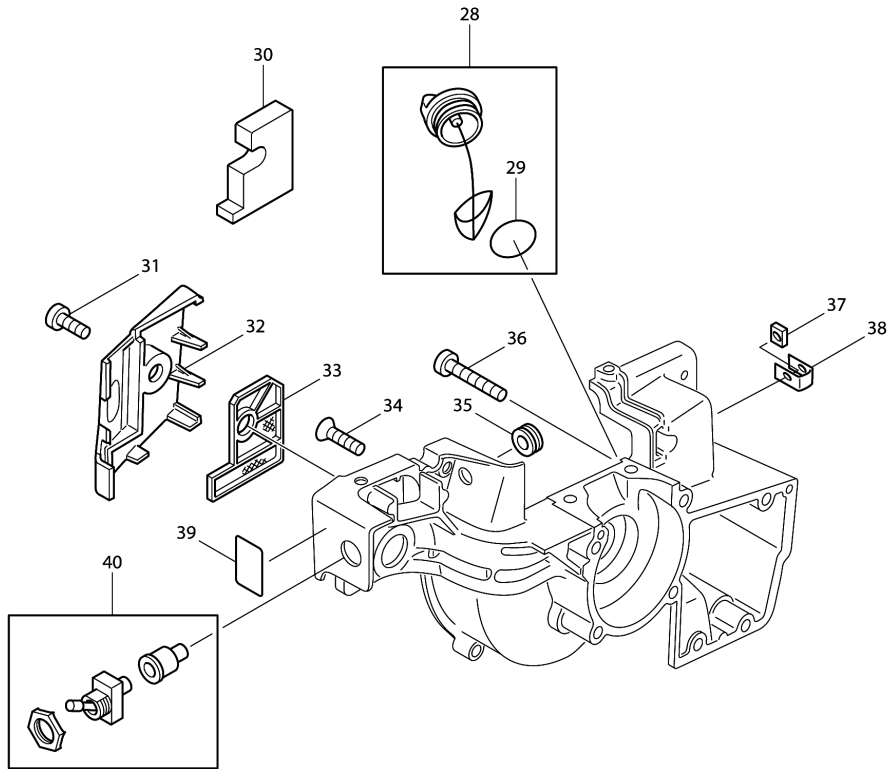

Model No.DCS430 ENGINE CHAIN SAW