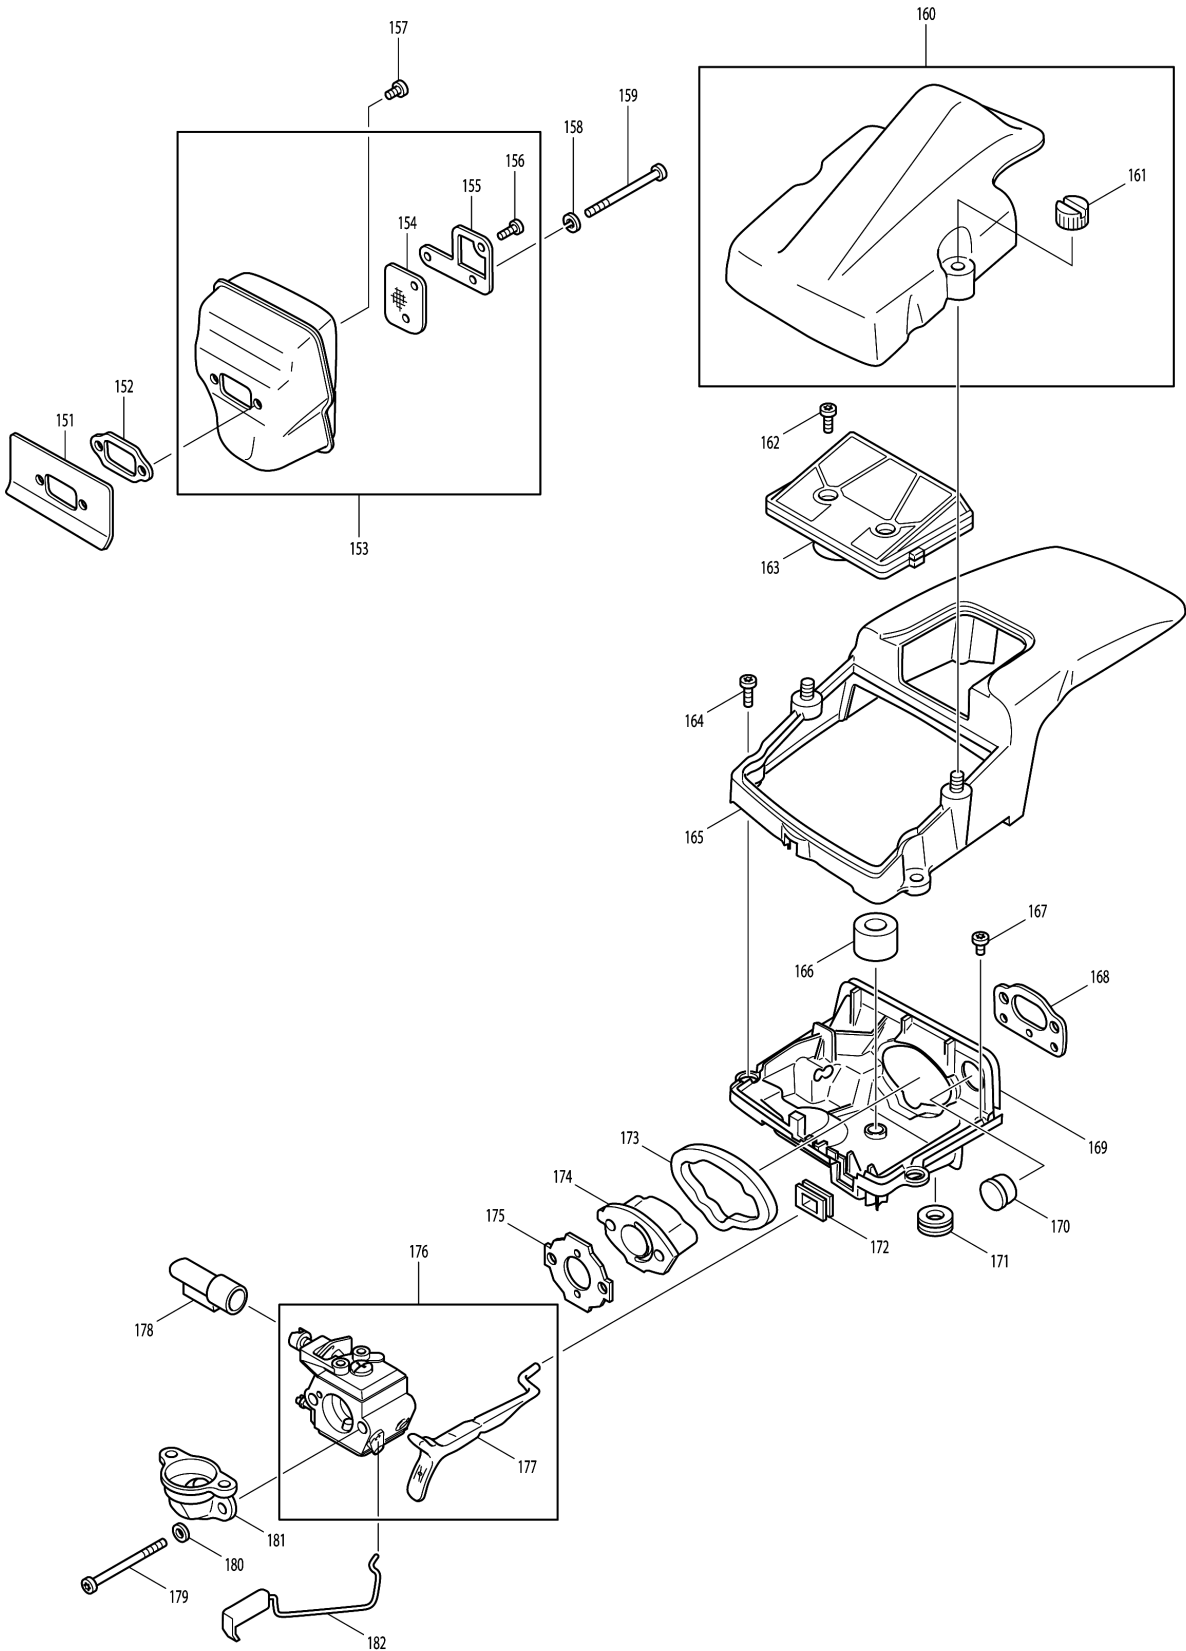

Model No.DCS430 ENGINE CHAIN SAW