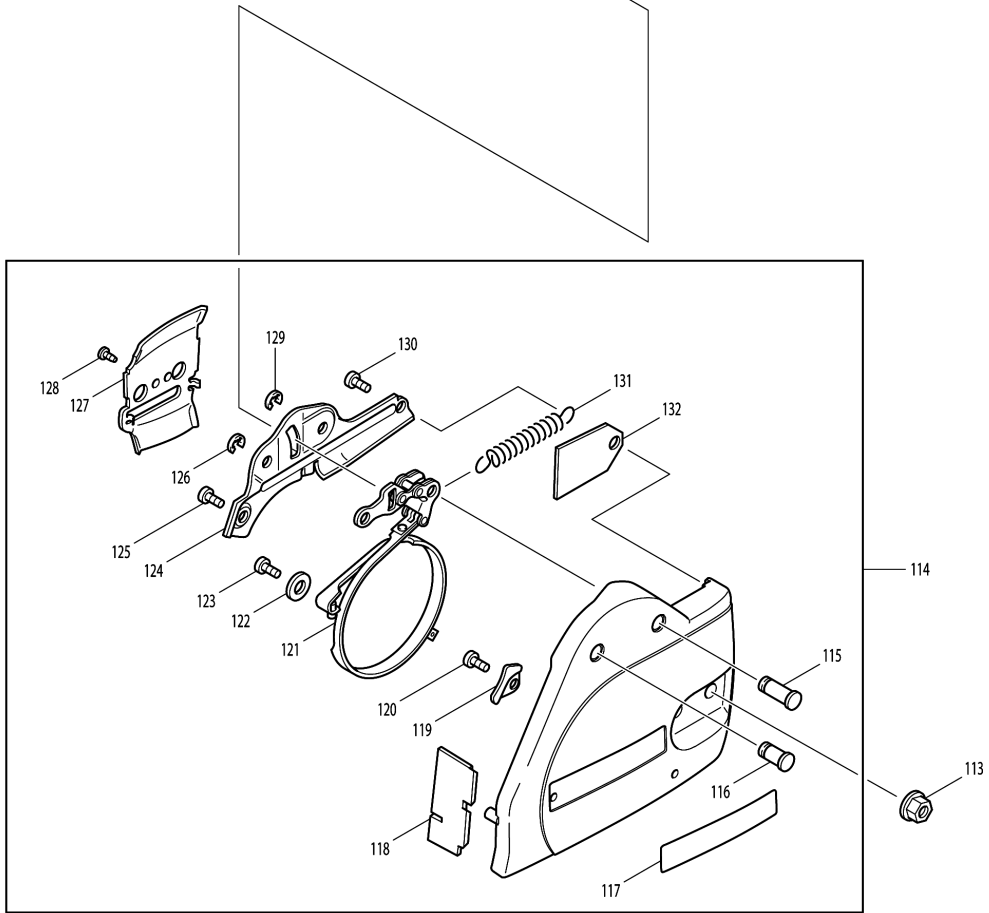

Model No.DCS430 ENGINE CHAIN SAW