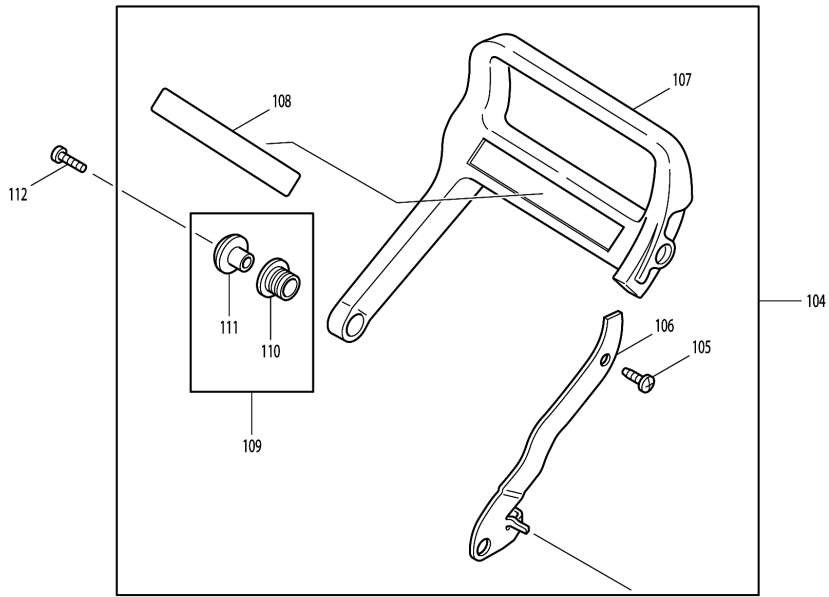

Model No.DCS430 ENGINE CHAIN SAW