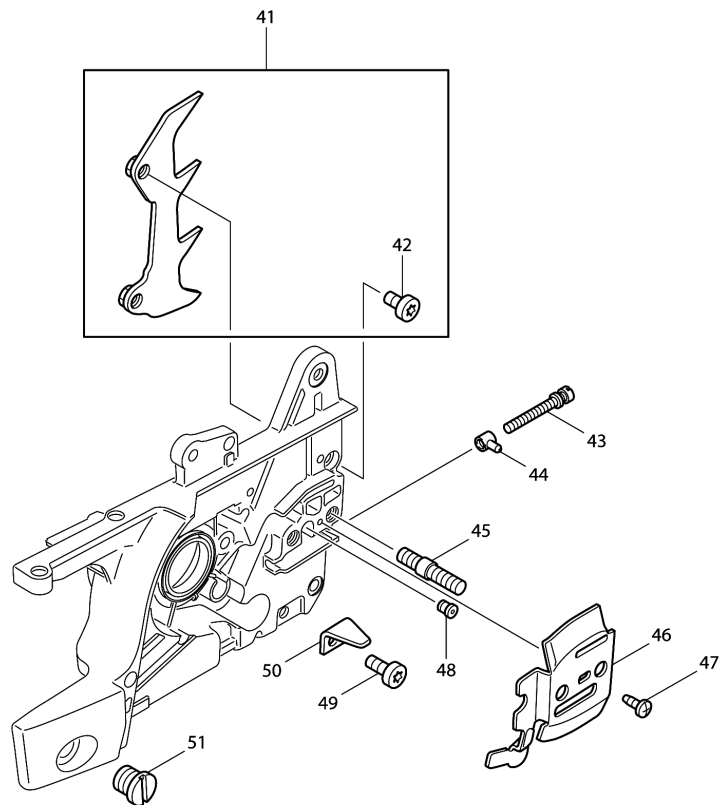

Model No.DCS430 ENGINE CHAIN SAW