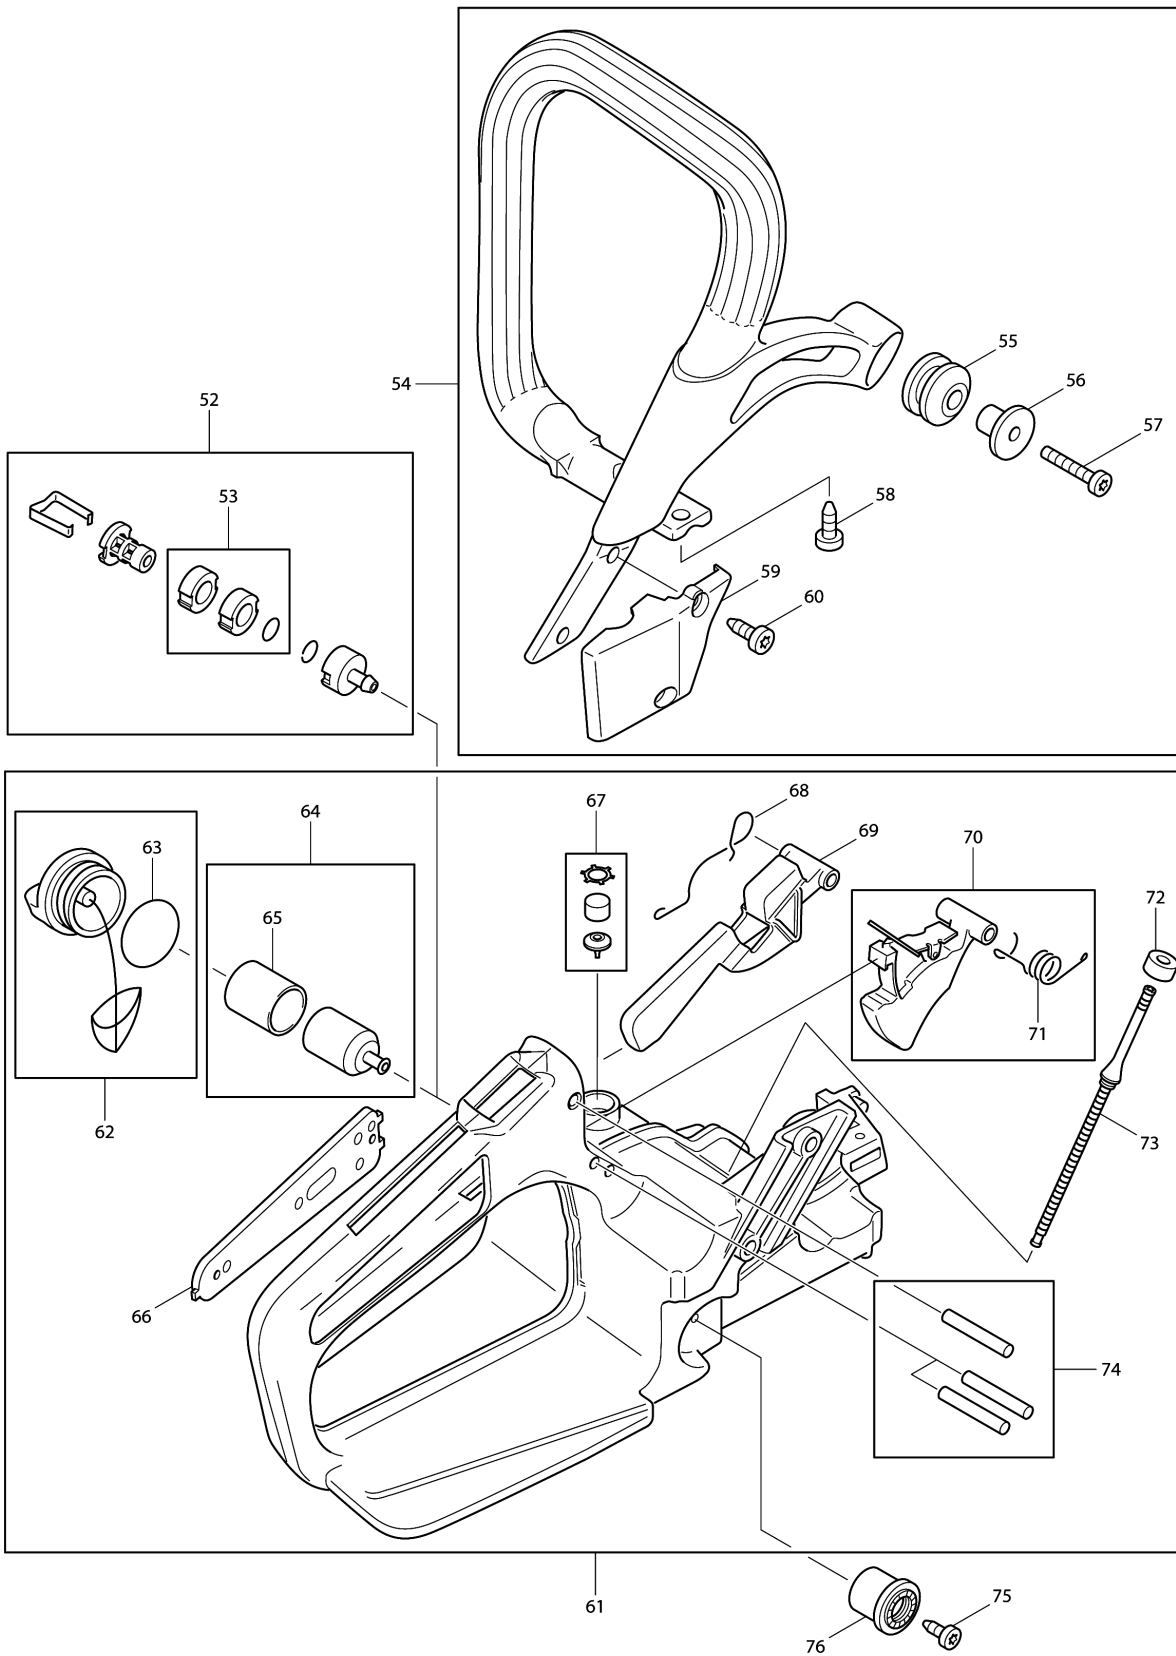

Model No.DCS430 ENGINE CHAIN SAW