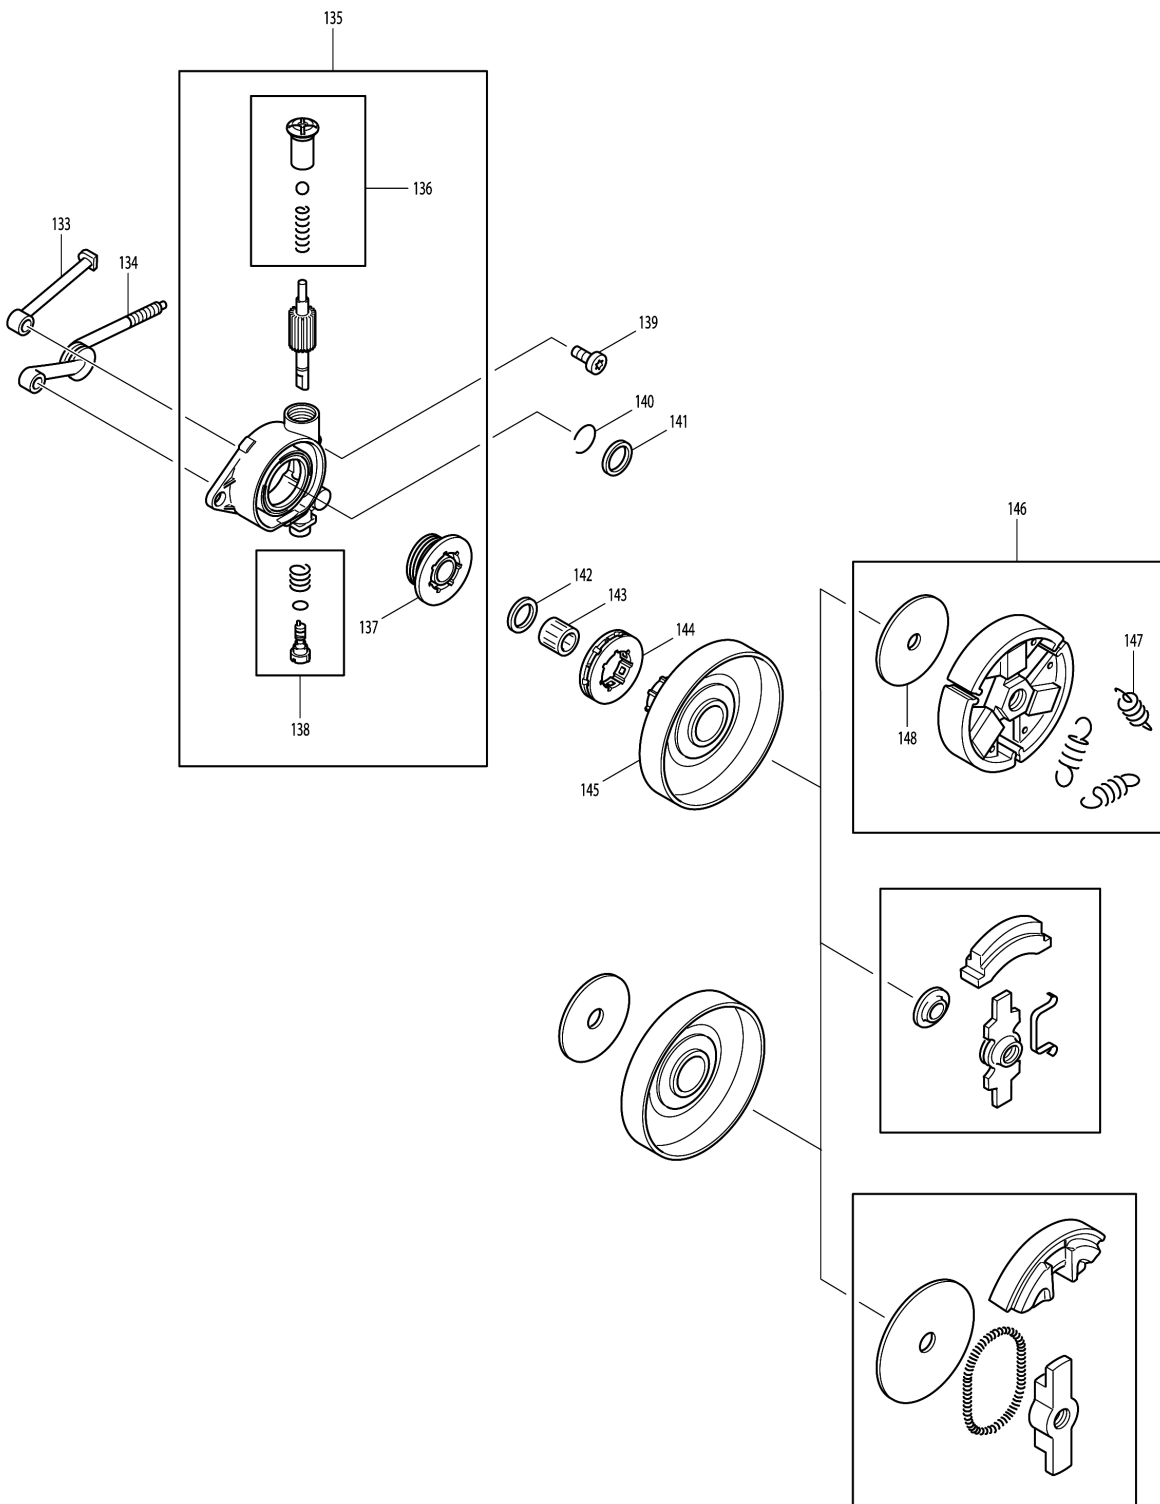

Model No.DCS430 ENGINE CHAIN SAW