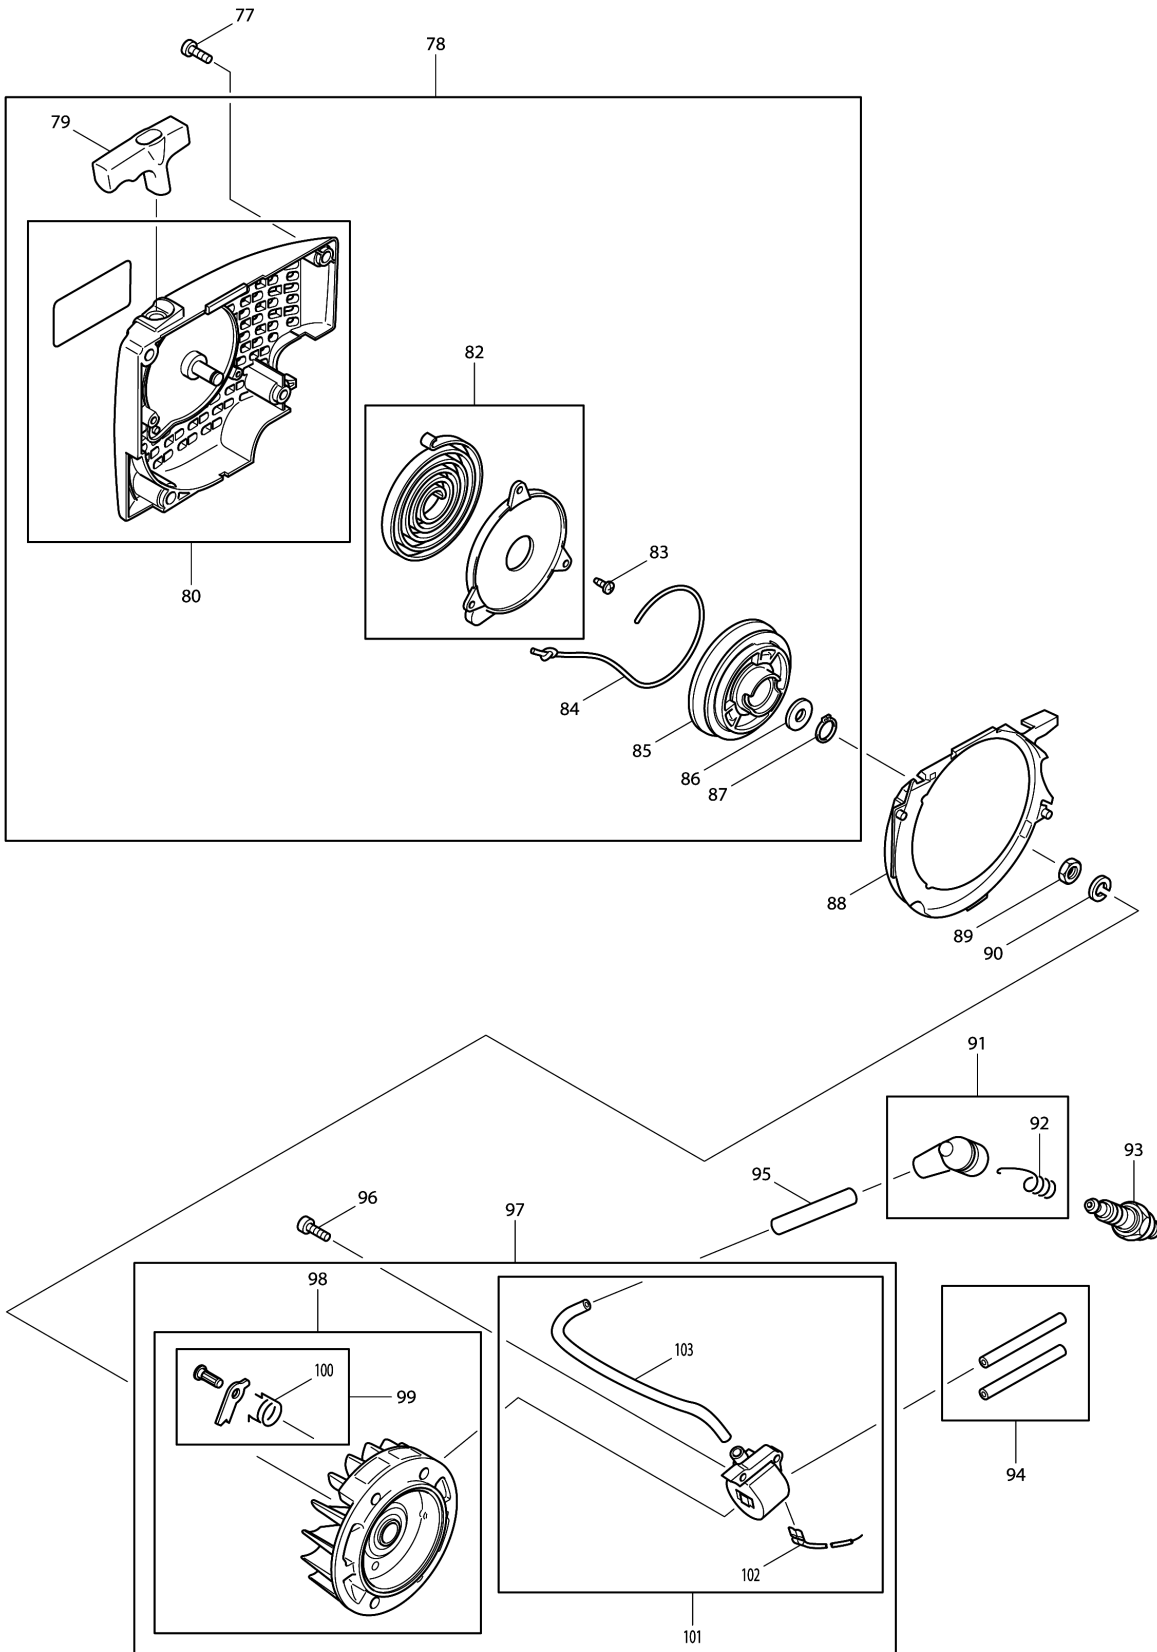

Model No.DCS430 ENGINE CHAIN SAW