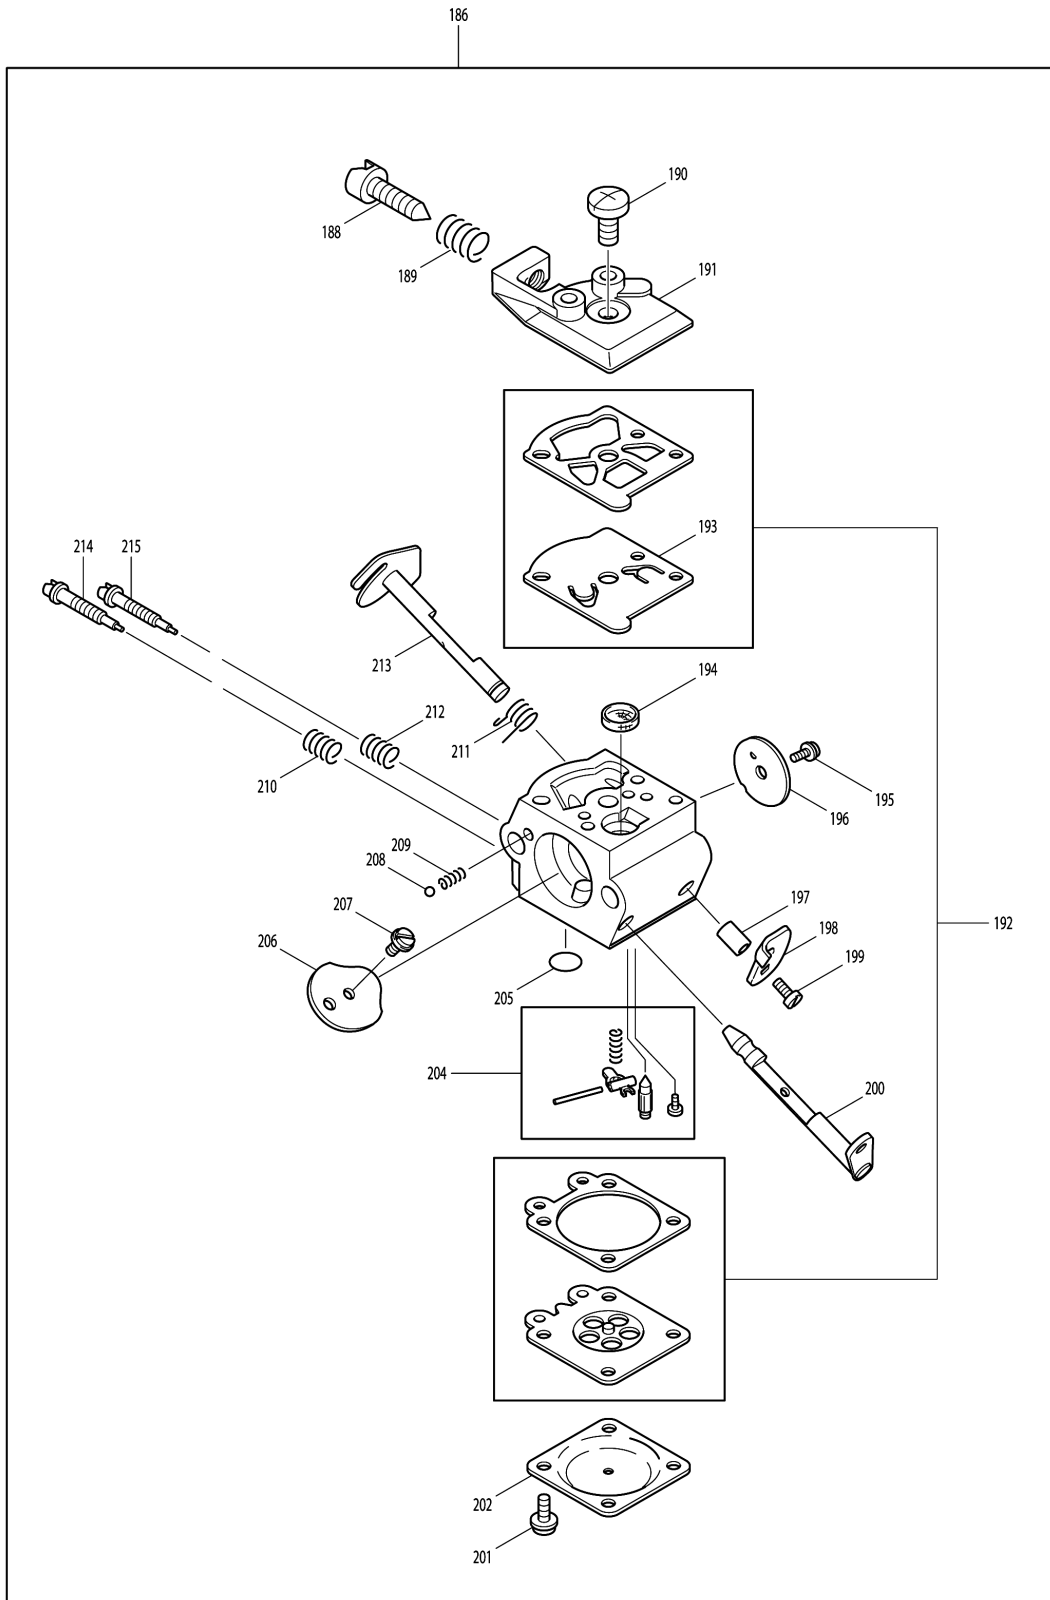

Model No.DCS430 ENGINE CHAIN SAW