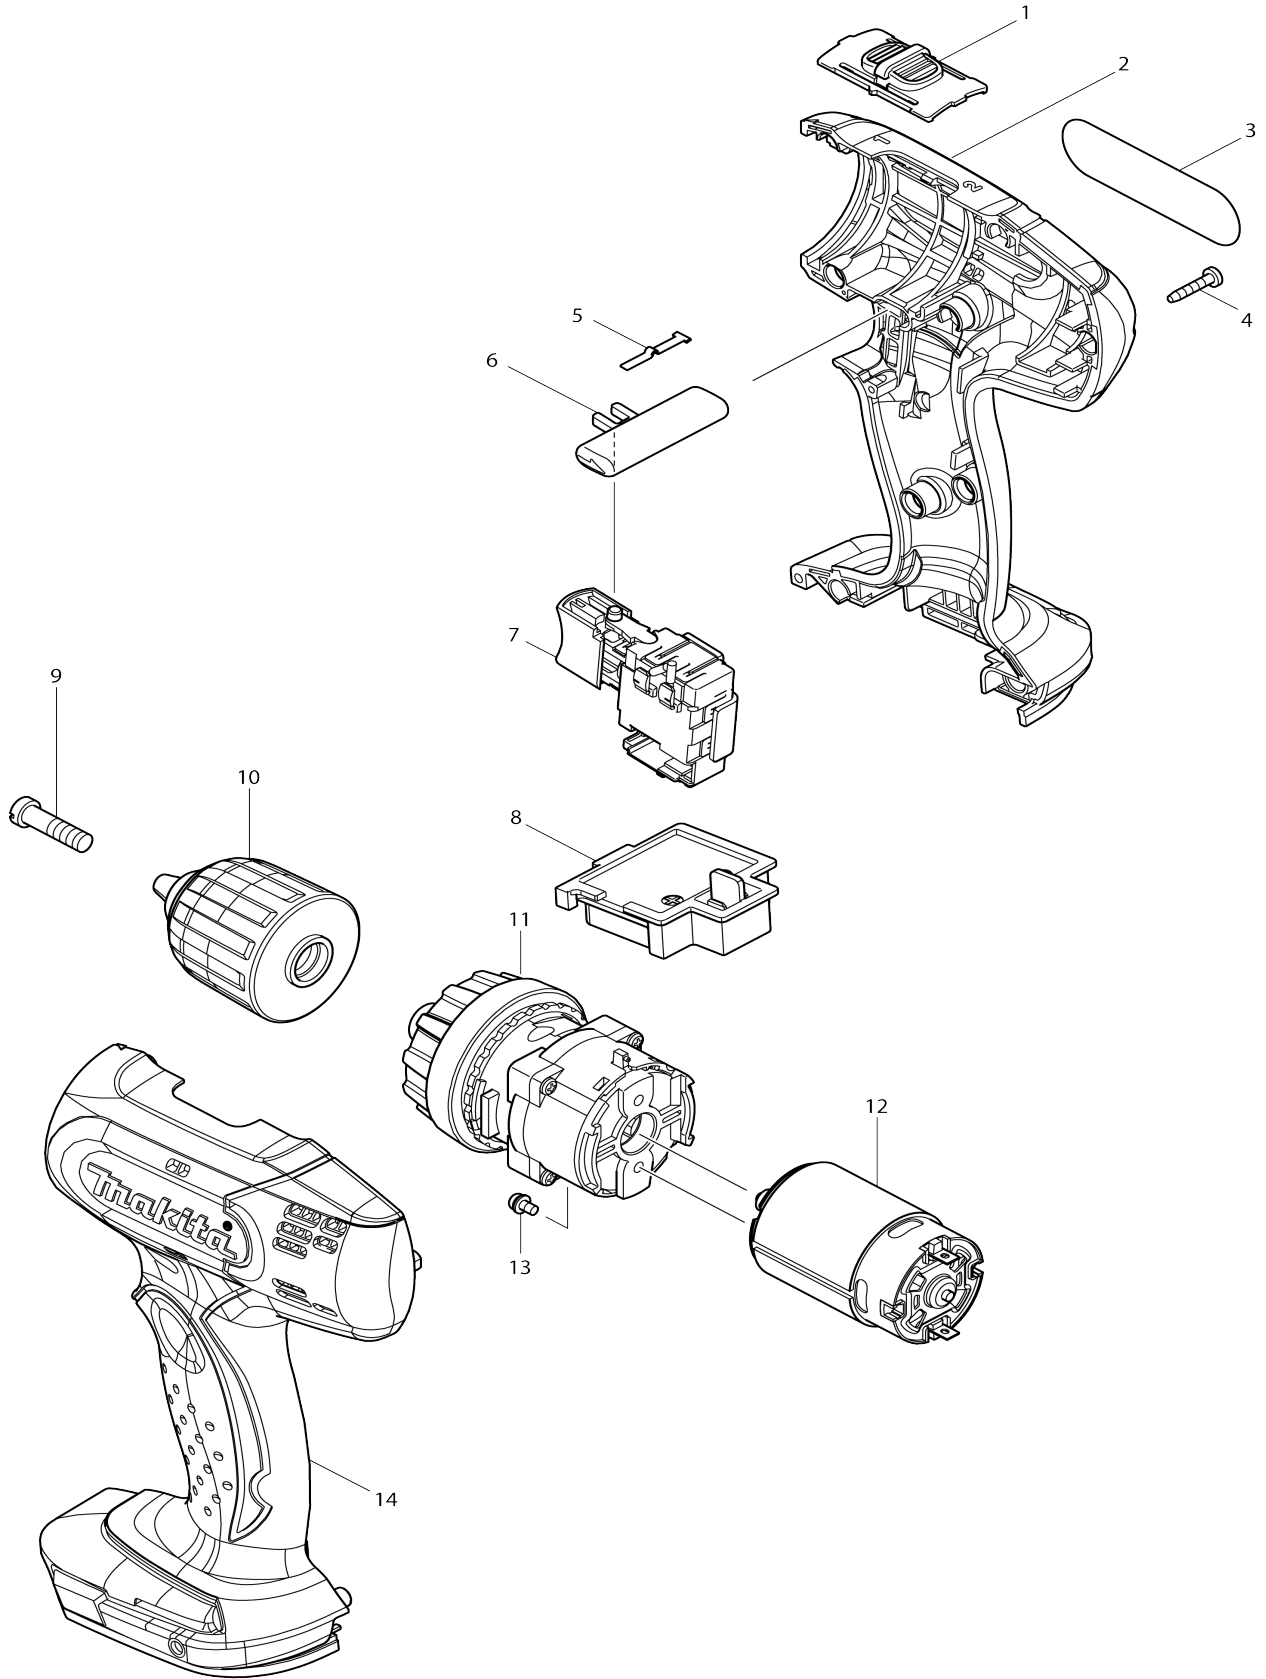

Model No.DDF343 CORDLESS DRIVER DRILL 10MM

Model No.DDF343 CORDLESS DRIVER DRILL 10MM

Item No.	Parts No.	Description	Interchangeability	Q'ty	New/Old	Note1	Note2
001	125310-5	SPEED CHANGE LEVER ASS'Y		1			
C10	231433-0	COMPRESSION SPRING 4		2			
002	187722-0	HOUSING SET		1			
D10		INC. 14					
003	815H09-5	DDF343 NAME PLATE		1			
004	266130-9	TAPPING SCREW BIND PT 3X16		9			
005	232182-2	LEAF SPRING		1			
006	419250-0	F/R CHANGE LEVER		1			
007	632A24-0	SWITCH UNIT		1			
008	643854-8	TERMINAL		1			
009	251468-5	- FLAT HEAD SCREW M6X22		1			
010	766002-3	KEYLESS DRILL CHUCK 10		1	*		
010-1	763243-2	KEYLESS DRILL CHUCK 10	<	1			
011	126000-3	GEAR ASSEMBLY		1			
012	629898-2	DC MOTOR		1			
013	911003-8	PAN HEAD SCREW M3X6		2			
014	187722-0	HOUSING SET		1			
D10		INC. 2					
A01	784636-0	+ - BIT 2-65		1			
A02	***DC18RC	DC18RC FAST CHARGER		1			
A03	194065-3	BATTERY BL1430 SET		2	*		
A03-1	194065-3	BATTERY BL1430 SET	O	2	*		
A03-2	197616-1	BATTERY BL1430B SET	<	2	*		
A03-3	197616-1	BATTERY BL1430B SET	O	2			
A04	450128-8	BATTERY COVER		1			
A05	158777-2	PLASTIC CARRYING CASE		1			
C10	163455-1	LATCH		2			
C20	419360-3	HANDLE		1			
F02	194558-0	BATTERY BL1415 SET		1			
F05	194654-4	HOOK SET		1			
C10	251314-2	+ SCREW M4X12		1			
F06	194649-7	BATTERY PROTECTOR		1			
C10	251314-2	+ SCREW M4X12		2			
F07-3	197622-6	BATTERY BL1430B SET(2PIECES)	O	1	*		
F08	195443-0	BATTERY BL1415 SET		1			
F09-3	197615-3	BATTERY BL1430B SET	O	1			
F10-3	197616-1	BATTERY BL1430B SET	O	1			
F11	196309-7	KEYLESS DRILL CHUCK 10 SET		1			
F13-2	196875-4	BATTERY BL1415N SET	O	1			
F14-2	196877-0	BATTERY BL1415N SET	O	1			
A02	***DC18SD	DC18SD BATTERY CHARGER		1			
A03	194558-0	BATTERY BL1415 SET		2			
A05	821550-0	CONNECTOR PLASTIC CASE (TYP E2)		1			
C10	453974-8	LATCH		4			
A06	837916-4	INNER TRAY		1	*		
A06-1	837863-9	INNER TRAY	<	1			
A07	803B16-4	DDF343RHJ INDICATION LABEL		1			