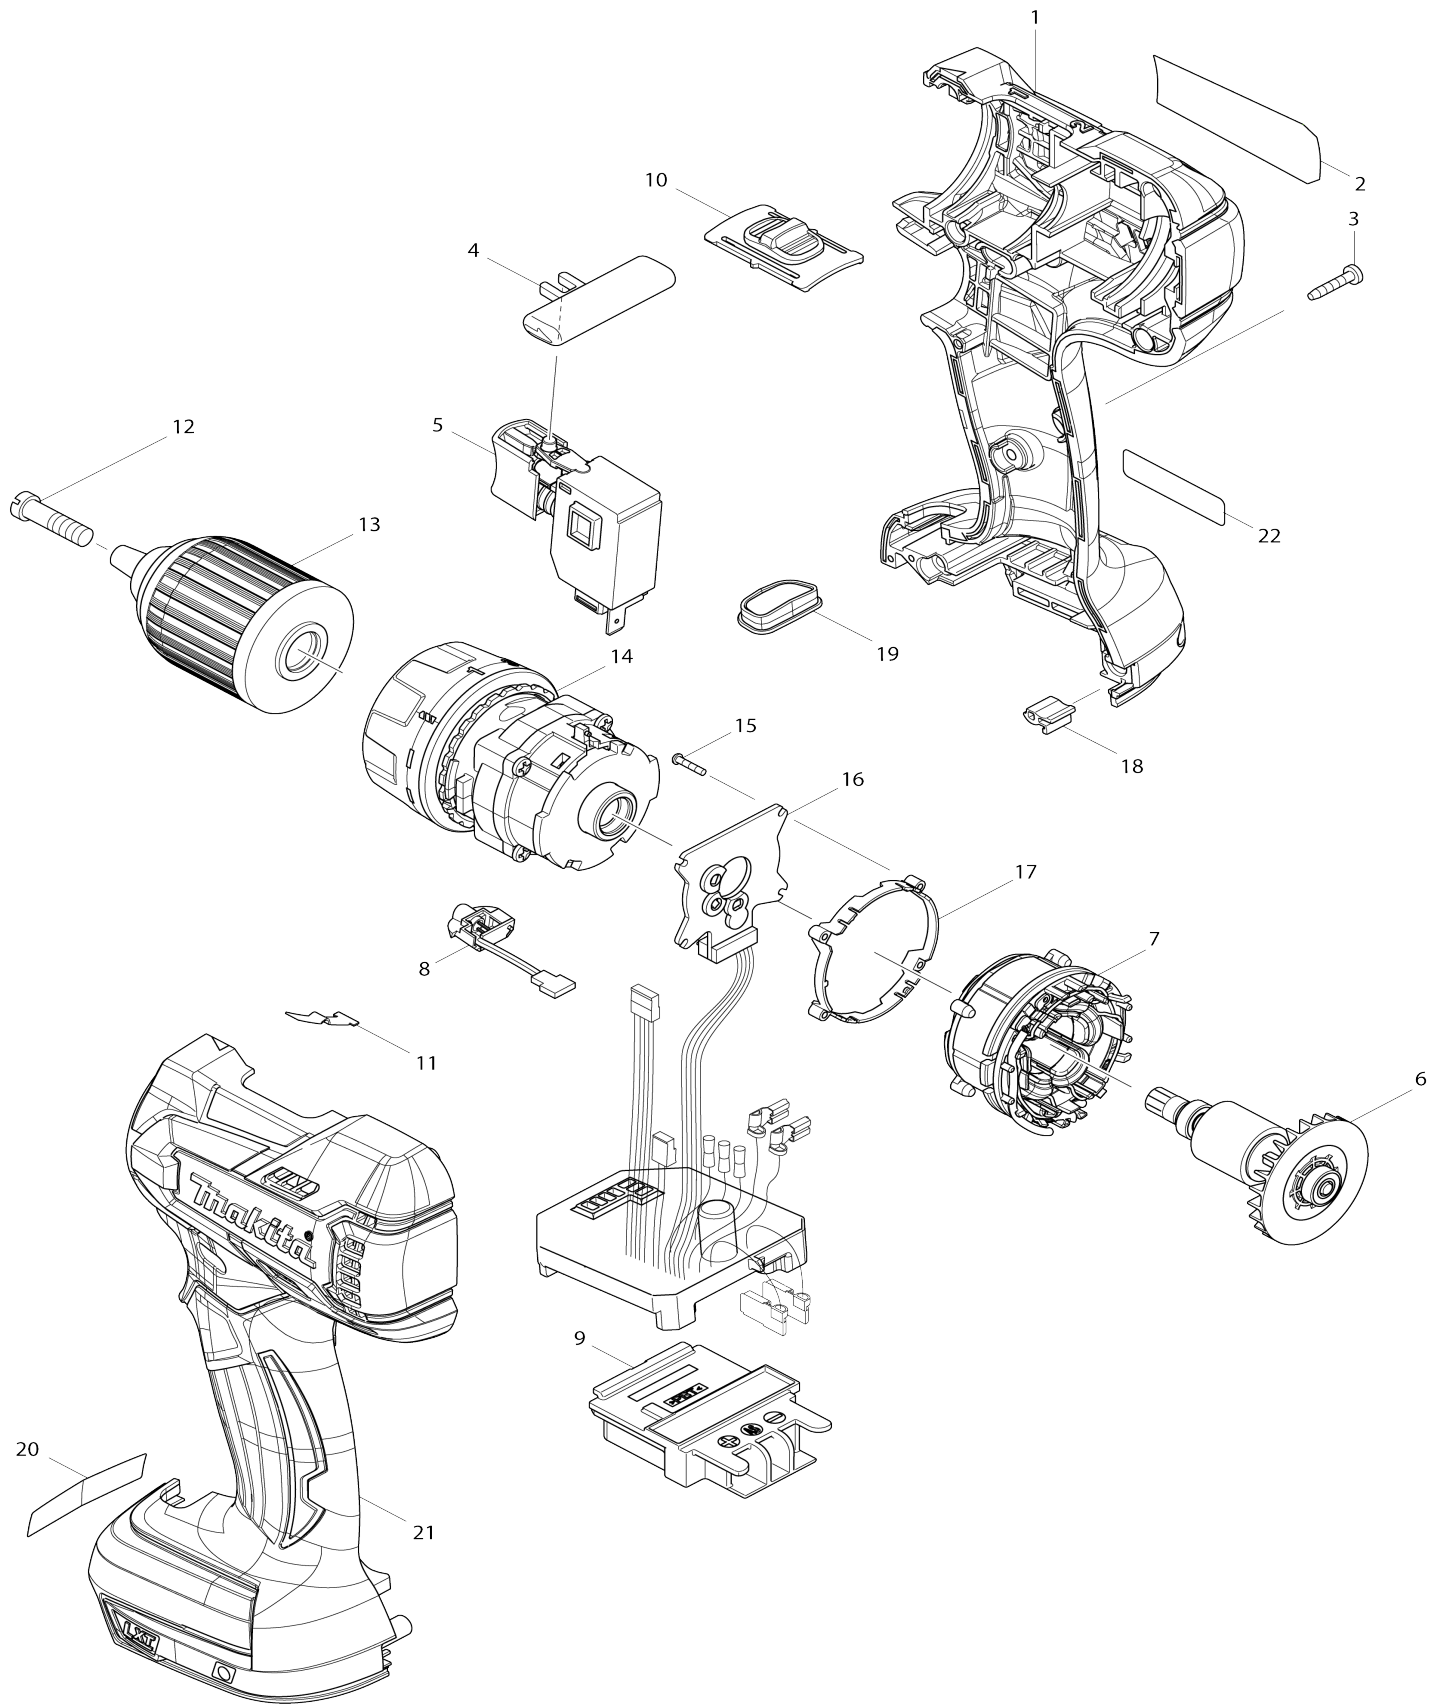

Model No.DDF480 CORDLESS DRIVER DRILL

Model No.DDF480 CORDLESS DRIVER DRILL

Item No.	Parts No.	Description	Interchangability	Q'ty	New/Old	Note1	Note2
001	187714-9	HOUSING SET		1			
C10	263005-3	RUBBER PIN 6		2			
D10		INC. 21					
002	814X02-2	DDF480 NAME PLATE		1			
003	266429-2	TAPPING SCREW 3X16		9			
004	419250-0	F/R CHANGE LEVER		1			
005	650710-5	SWITCH C3JW-4B		1			
006	619331-2	ROTOR		1			
007	629999-6	STATOR		1			
008	620244-2	LED CIRCUIT		1			
009	643860-3	TERMINAL		1			
010	126180-5	SPEED CHANGE LEVER ASSEMBLY		1			
C10	233438-6	COMPRESSION SPRING 4		2			
011	232182-2	LEAF SPRING		1			
012	251468-5	- FLAT HEAD SCREW M6X22		1			
013	763175-3	KEYLESS DRILL CHUCK 13		1	*		
013-1	766027-7	KEYLESS DRILL CHUCK 13	O	1			
014	126354-8	GEAR ASSEMBLY		1			
015	266786-8	+ PAN HEAD TAPPING SCREW 2X10		4			
016	620245-0	CONTROLLER		1			
017	687464-1	SUPPORT		1			
018	424517-3	CUSHION		1			
019	142263-3	INDICATOR PANEL COMPLETE		1			
021	187714-9	HOUSING SET		1			
C10	263005-3	RUBBER PIN 6		2			
D10		INC. 1					
A01	251314-2	+ SCREW M4X12		1			
A02	346317-0	HOOK		1			
A03	784637-8	+/- BIT 2-45		1			
A02	346449-3	HOOK		1			
A04	***DC18RC	DC18RC FAST CHARGER		1			
A05	196460-3	BATTERY BL1820 SET		2	*		
A05-1	197254-9	BATTERY BL1820B SET	<	2	*		
A05-2	197254-9	BATTERY BL1820B SET	O	2			
A06	450128-8	BATTERY COVER		1			
A07	821550-0	CONNECTOR PLASTIC CASE (TYPE2)		1			
C10	453974-8	LATCH		4			
A08	837863-9	INNER TRAY		1			
A09	802F90-3	DDF480RAJ PLASTIC CASE LABEL		2			
A10	802F89-8	DDF480RAJ INDICATION LABEL		1			
A05	196399-0	BATTERY BL1840 SET		2	*		
A05-1	196399-0	BATTERY BL1840 SET	O	2	*		
A05-2	197265-4	BATTERY BL1840B SET	<	2	*		
A05-3	197265-4	BATTERY BL1840B SET	O	2			
A08	837679-2	INNER TRAY		1	*		