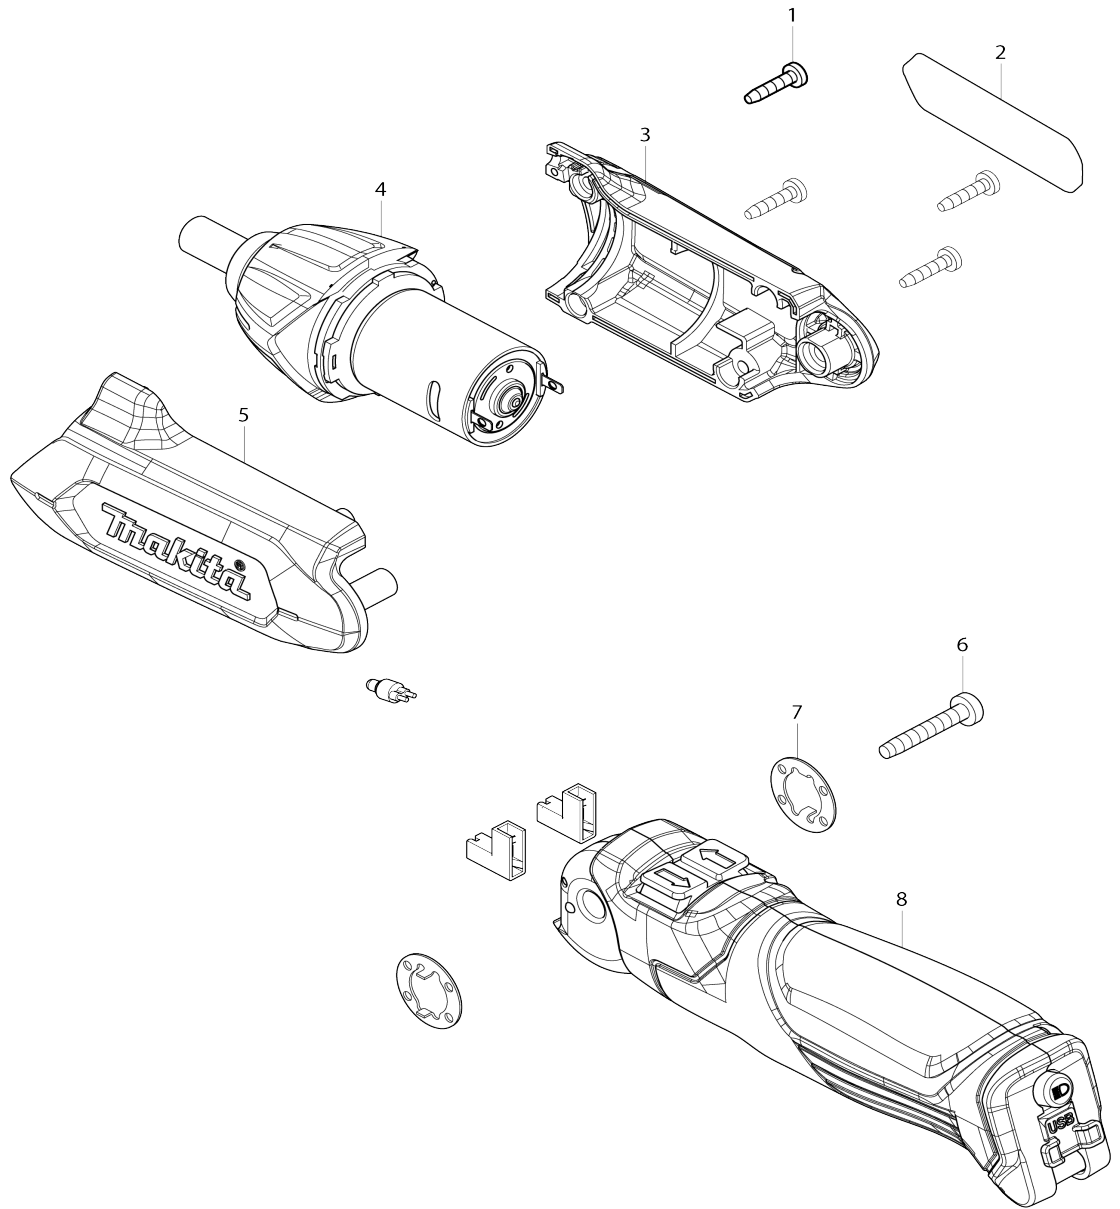

Model No.DF001D IN-LINE CORDLESS SCREWDRIVER

Model No.DF001D IN-LINE CORDLESS SCREWDRIVER

Item No.	Parts No.	Description	Interchangability	Q'ty	New/Old	Note1	Note2
001	266404-8	TAPPING SCREW BIND 3X14		4			
002	852X12-1	Name plate DF001D		1			
003	183F38-7	Motor housing set (blue)		1			
D10		INC. 5					
004	123910-5	Gear assembly		1			
C10	221532-6	Spur gear 20B		3			
C20	221531-8	Motor pinion		1			
C30	629245-7	DC motor		1			
C40	265172-0	+PAN HEAD SCREW M2.6X6		2			
005	183F38-7	Motor housing set (blue)		1			
D10		INC. 3					
006	266374-1	TAPPING SCREW 4X25		1			
007	267803-7	LOCK WASHER		2			
008	620628-4	Controller assembly		1	*		
008-1	620694-1	Battery integrated controller assembly		1			
A01	D-61519	BIT CASE SET C		1			
A02	630A38-3	AC adapter ADP07		1	*		
A02-1	198363-7	AC adapter set ADP07	<	1			
A03	661750-8	USB cable		1	*		
A03-1	661753-2	USB cable	O	1			
A04	821704-9	PLASTIC CASE		1			