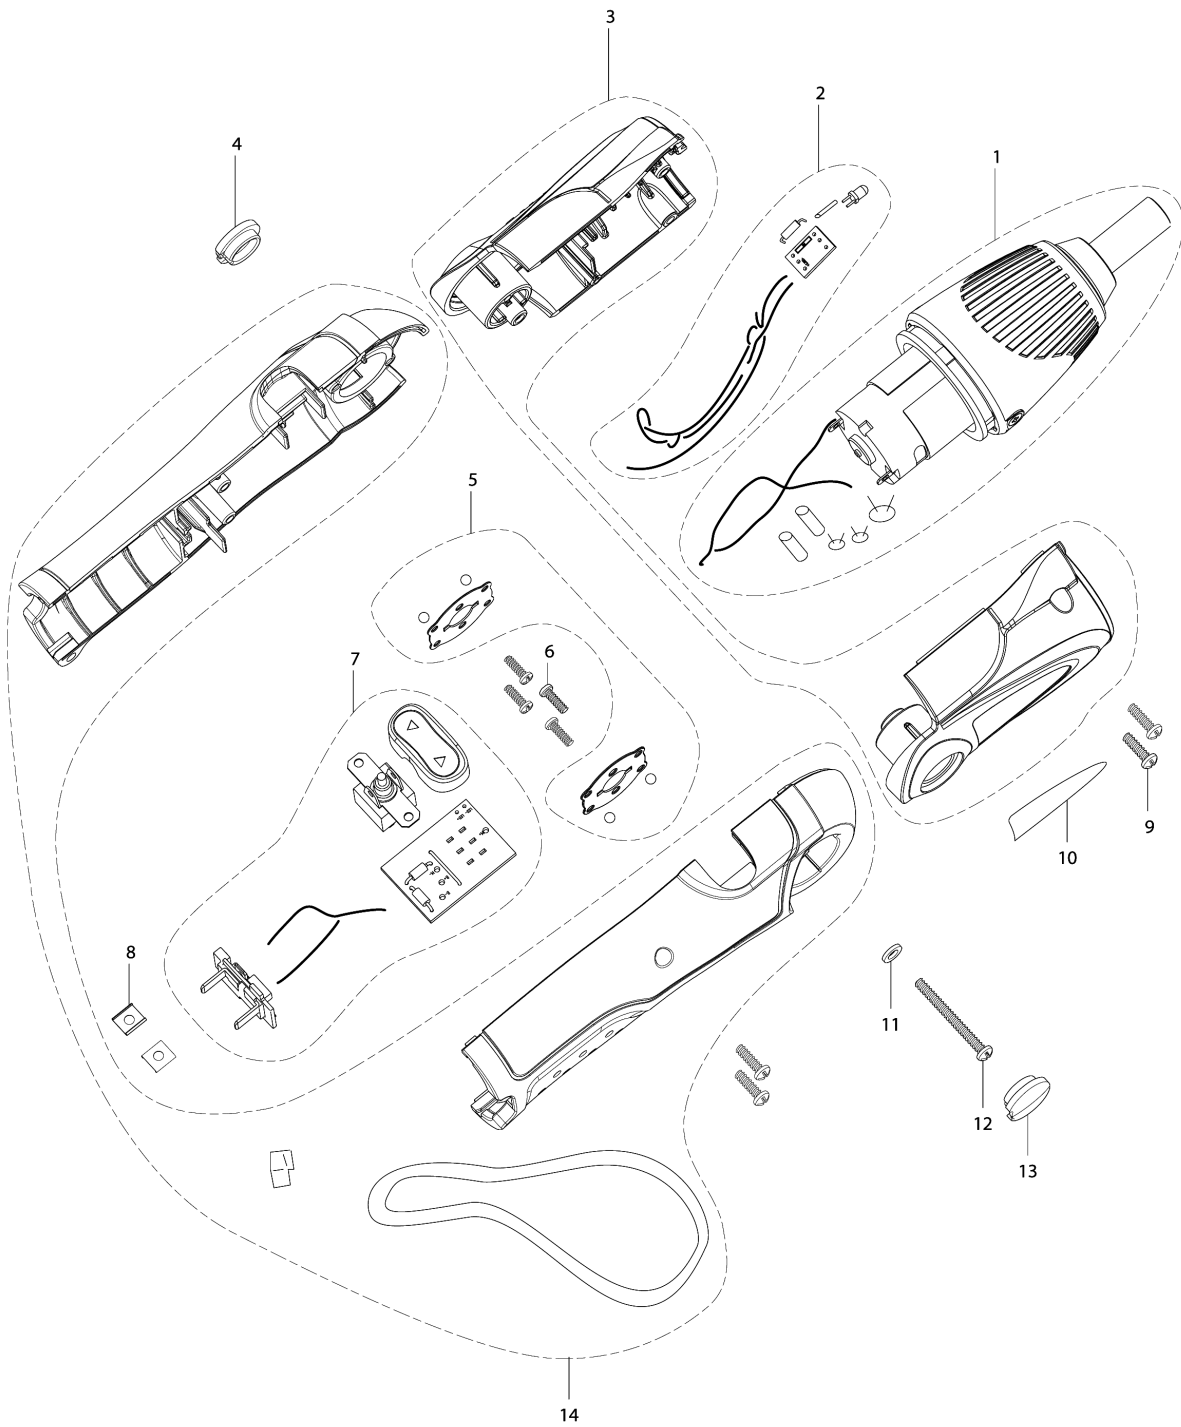

Model No.DF011D CORDLESS SCREWDRIVER

Model No.DF011D CORDLESS SCREWDRIVER

Item	Parts No.	Description	I/C	Qty	New/Old	Opt. 1	Opt. 2	Note
001	TP00000106	MOTOR&GEARBOX ASSY(MGB0284FCCR		1	*			
001-1	TP00000173	MOTOR&GEARBOX ASSY(MGB0284FCCR	<	1				
002	TP00000103	LED LIGHT ASSY (RSC-0284CPS-R)		1				
003	TP00000104	L/R HOUSING SET (AP-0284-LR-R)		1				
004	TP00000110	HOUSING CAP(AP-028905A-0/T2-R)		1				
005	TP00000107	SPRING CLIP&STEEL BALL SET		2				
006	TP00000101	SCREW 2.6X8 MSS-B26H08B3-R		4				
007	TP00000105	SWITCH ASSY (AP-0289CPODB-R)		1				
008	TP00000109	SET PLATE (AM-02840001-R)		2				
009	TL00000014	SCREW 3.0X10 MM (MSS-B30H10B3)		4				
010	TP00000163	NAME PLATE		1				
011	TP00000108	FLAT WASHER (MWR-A035H070-R)		1				
012	TL00000016	SCREW 3.5X26MM(MSS-B35H26BT3)		1				
013	TP00000110	HOUSING CAP(AP-028905A-0/T2-R)		1				
014	TP00000102	L/R HANDLE SET(AP-0284LR-R)		1				

Please order the parts with part number.

Print Date 24/10/2023