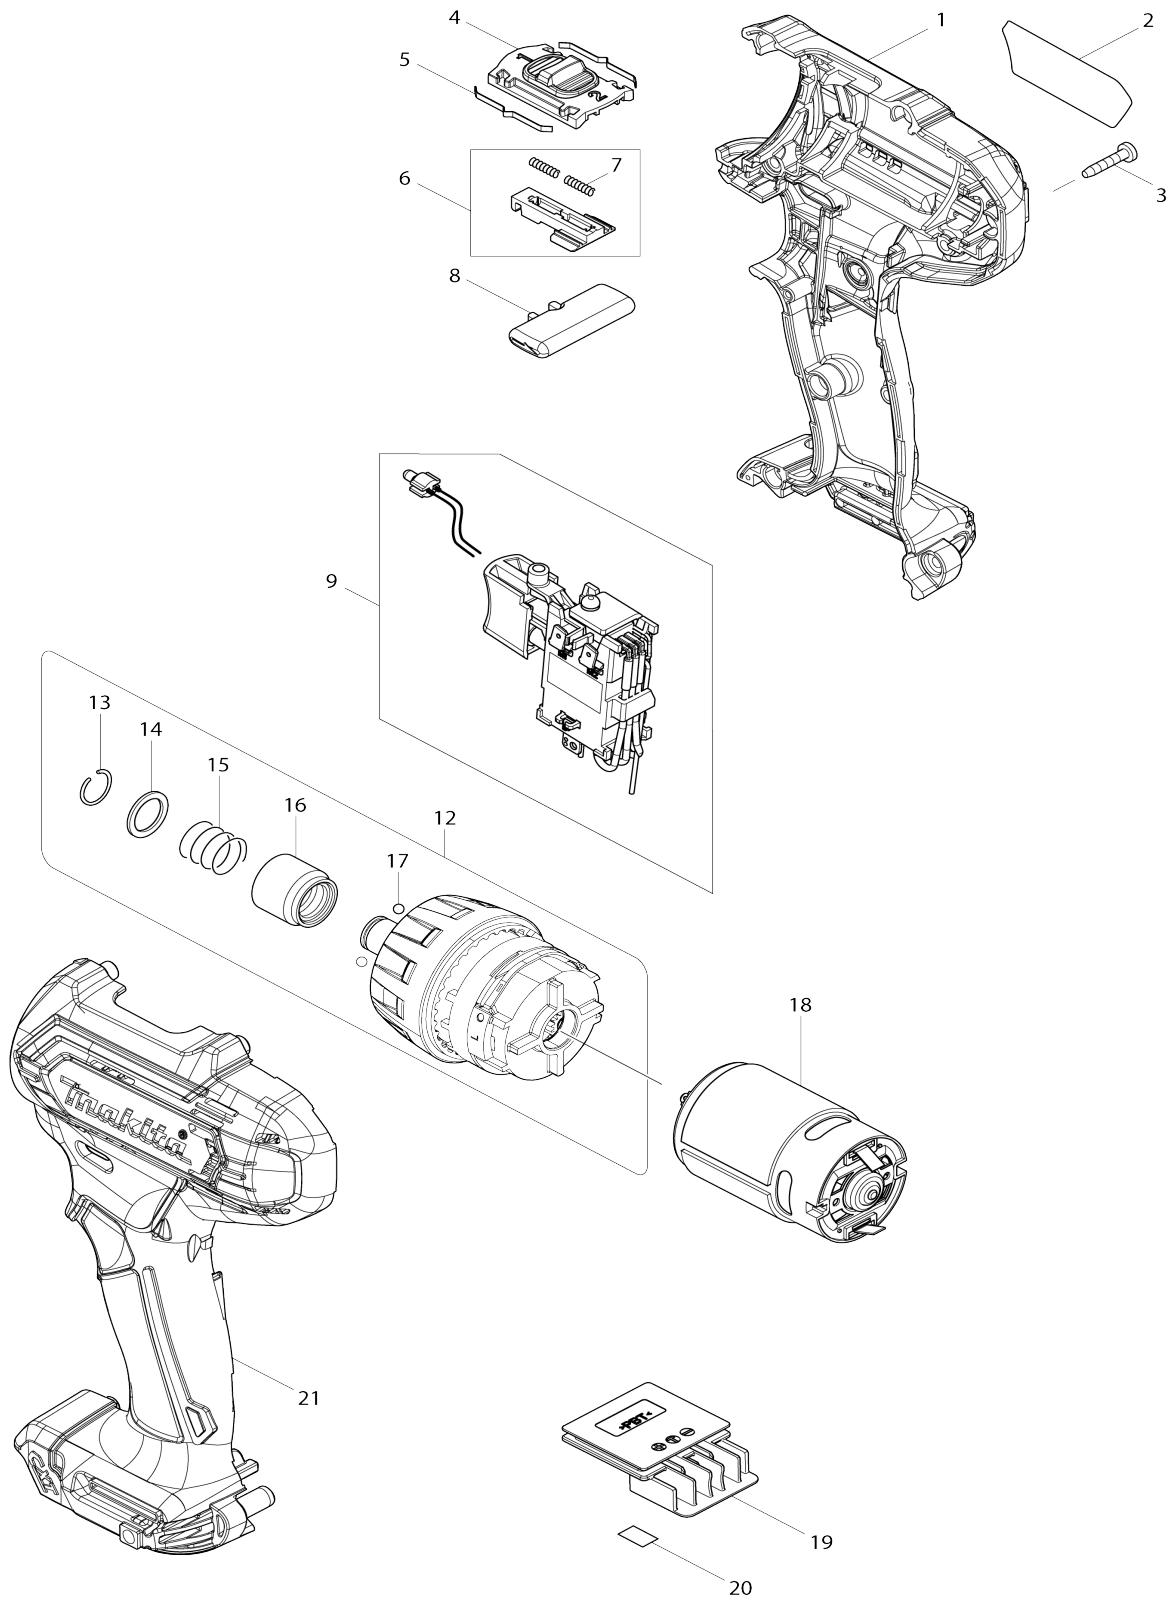

Model No.DF033D CORDLESS DRIVER DRILL

Model No.DF033D CORDLESS DRIVER DRILL

Item No.	Parts No.	Description	Interchangeability	Q'ty	New/Old	Note1	Note2
001	183K90-5	HOUSING SET		1			
C10	252126-6	HEX. LOCK NUT M4-7		2			
D10		INC. 21					
002	855E57-4	DF033D NAME PLATE		1			
003	266429-2	TAPPING SCREW 3X16		9			
004	459026-3	SPEED CHANGE LEVER		1	*		
004-1	413F37-8	SPEED CHANGE LEVER	S	1			
005	232493-5	LEAF SPRING		2			
006	127127-2	CHANGE LEVER ASSEMBLY		1	*		
D10		INC. 7					
006-1	122B84-1	CHANGE LEVER ASSEMBLY	S	1			
D10		INC. 7					
007	233025-1	COMPRESSION SPRING 2		2			
008	456039-5	F/R CHANGE LEVER		1			
009	632J76-5	SWITCH UNIT		1			
C10	620625-0	LED CIRCUIT		1			
C20	688161-2	LINE FILTER		1			
012	127126-4	GEAR ASSEMBLY N		1	*		
D10		INC. 13-17					
012-1	127598-3	GEAR ASSEMBLY M	<	1			
D10		INC. 13-17					
013	231965-7	RING SPRING 10		1			
014	347004-4	BIT WASHER		1			
015	233005-7	COMPRESSION SPRING 13		1			
016	326677-6	BIT SLEEVE		1			
017	216019-1	STEEL BALL 3		2			
018	629395-8	DC MOTOR		1			
019	644813-5	TERMINAL		1			
020	855E64-7	DF033D SERIAL NO. LABEL		1			
021	183K90-5	HOUSING SET		1			
C10	252126-6	HEX. LOCK NUT M4-7		2			
D10		INC. 1					
A01	251314-2	+ SCREW M4X12		1			
A02	346909-5	HOOK		1			
A03	784244-7	+ BIT 2-50		1			
E01	632N11-7	LINE FILTER UNIT		1			
A04	821661-1	PLASTIC CARRYING CASE		1			
C10	417724-5	LATCH		2			
A05	818P10-7	DF033DWAE MODEL NO. LABEL		1			
A08	456128-6	BATTERY COVER		1			
A09	***DC10WD	DC10WD BATTERY CHARGER		1			
D10		COMPO-PARTS					
A10	197396-9	BATTERY BL1021B SET		2	*		
A10-1	197396-9	BATTERY BL1021B SET	O	2			

Please state Parts No. when your order.

Print Date 25/10/2023