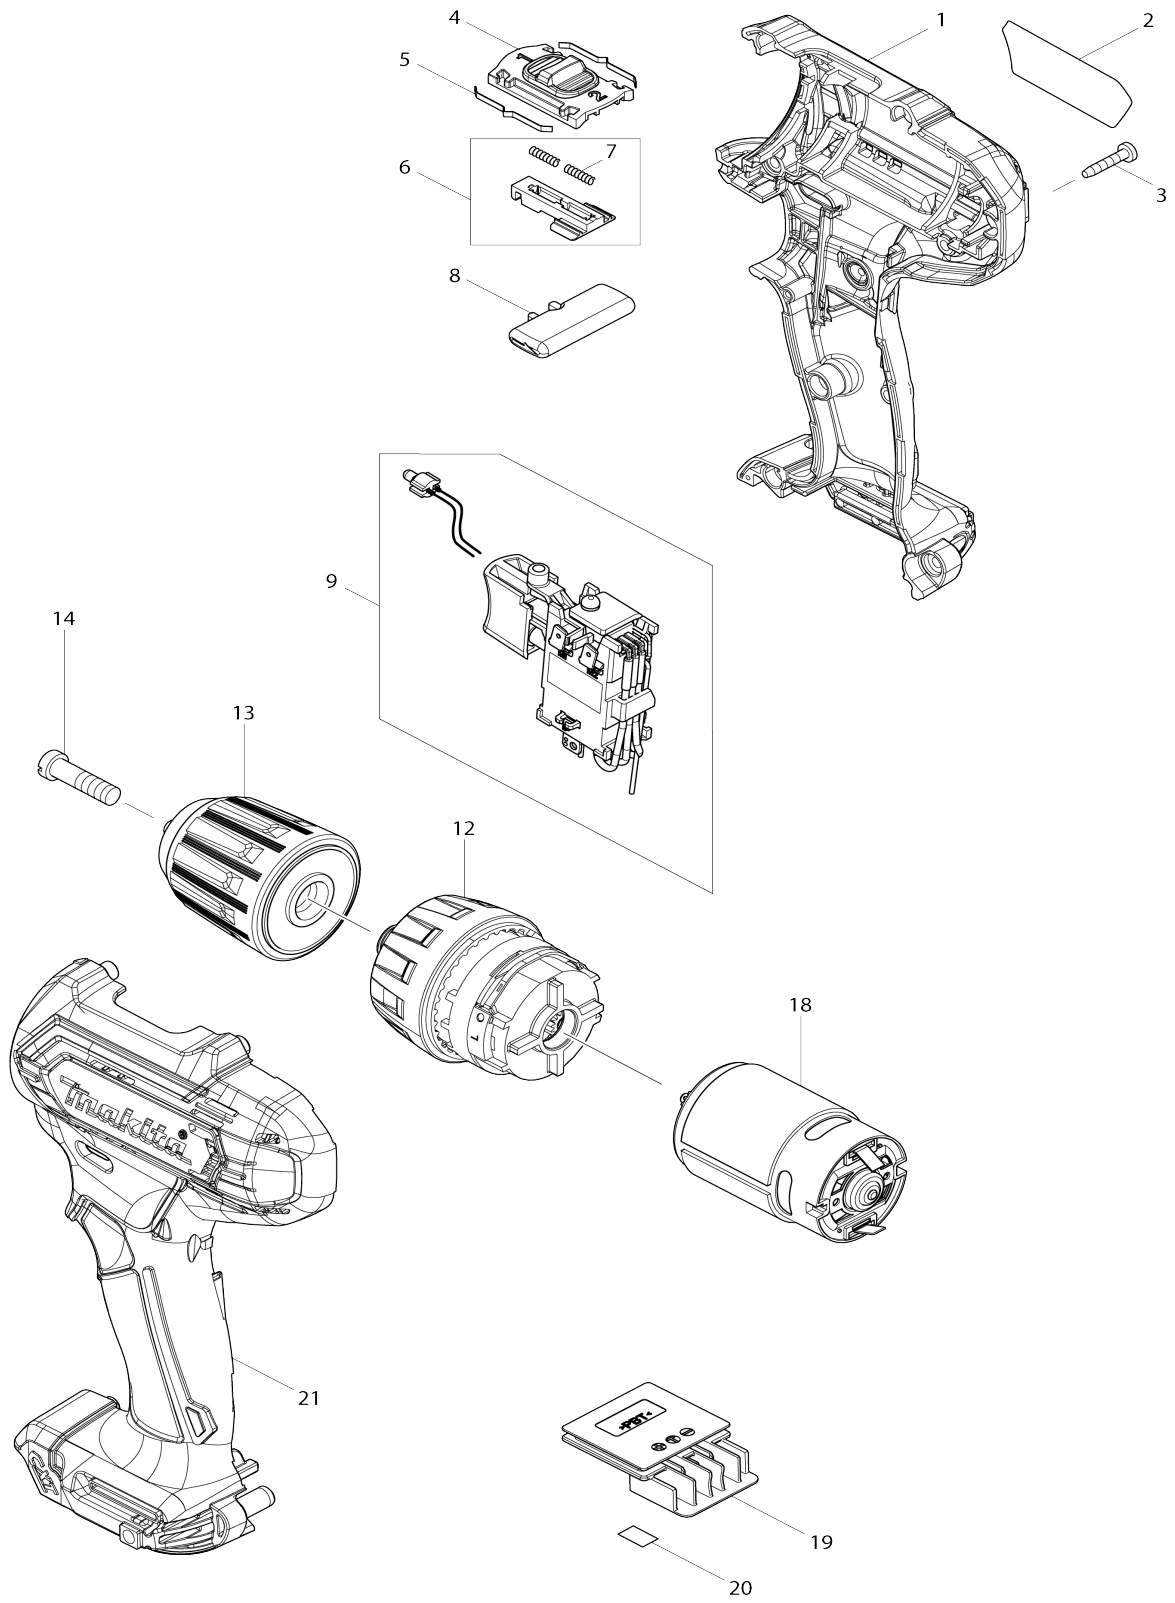

Model No.DF333D CORDLESS DRIVER DRILL

Model No.DF333D CORDLESS DRIVER DRILL

Item No.	Parts No.	Description	Interchangability	Q'ty	New/Old	Note1	Note2
001	183K90-5	HOUSING SET		1			
C10	252126-6	HEX. LOCK NUT M4-7		2			
D10		INC. 21					
002	855E35-4	DF333D NAME PLATE		1			
003	266429-2	TAPPING SCREW 3X16		9			
004	459026-3	SPEED CHANGE LEVER		1	*		
004-1	413F37-8	SPEED CHANGE LEVER	S	1			
005	232493-5	LEAF SPRING		2			
006	127127-2	CHANGE LEVER ASSEMBLY		1	*		
D10		INC. 7					
006-1	122B84-1	CHANGE LEVER ASSEMBLY	S	1			
D10		INC. 7					
007	233025-1	COMPRESSION SPRING 2		2			
008	456039-5	F/R CHANGE LEVER		1			
009	632J76-5	SWITCH UNIT		1			
C10	620625-0	LED CIRCUIT		1			
C20	688161-2	LINE FILTER		1			
012	127125-6	GEAR ASSEMBLY		1			
013	763238-5	KEYLESS DRILL CHUCK 10		1			
014	251468-5	- FLAT HEAD SCREW M6X22		1			
018	629395-8	DC MOTOR		1			
019	644813-5	TERMINAL		1			
020	855E42-7	DF333D SERIAL NO. LABEL		1			
021	183K90-5	HOUSING SET		1			
C10	252126-6	HEX. LOCK NUT M4-7		2			
D10		INC. 1					
A01	251314-2	+ SCREW M4X12		1			
A02	346909-5	HOOK		1			
A03	784244-7	+ BIT 2-50		1			
E01	632N11-7	LINE FILTER UNIT		1			
A04	821661-1	PLASTIC CARRYING CASE		1			
C10	417724-5	LATCH		2			
A05	818P87-2	DF333DWAE MODEL NO. LABEL		1			
A08	456128-6	BATTERY COVER		1			
A09	***DC10WD	DC10WD BATTERY CHARGER		1			
D10		COMPO-PARTS					
A10	197396-9	BATTERY BL1021B SET		2	*		
A10-1	197396-9	BATTERY BL1021B SET	O	2			
A05	818P91-1	DF333DWME MODEL NO. LABEL		1			
A10	197406-2	BATTERY BL1041B SET		2	*		
A10-1	197406-2	BATTERY BL1041B SET	O	2			
A05	818P79-1	DF333DWYE MODEL NO. LABEL		1			
A10	197393-5	BATTERY BL1016 SET		2			
001	183L84-6	HOUSING SET		1			
021	183L84-6	HOUSING SET		1			
A04	831497-0	TOOL BAG		1			
A09	***DC10SB	DC10SB BATTERY CHARGER		1			

Please state Parts No. when your order.

Print Date 25/10/2023