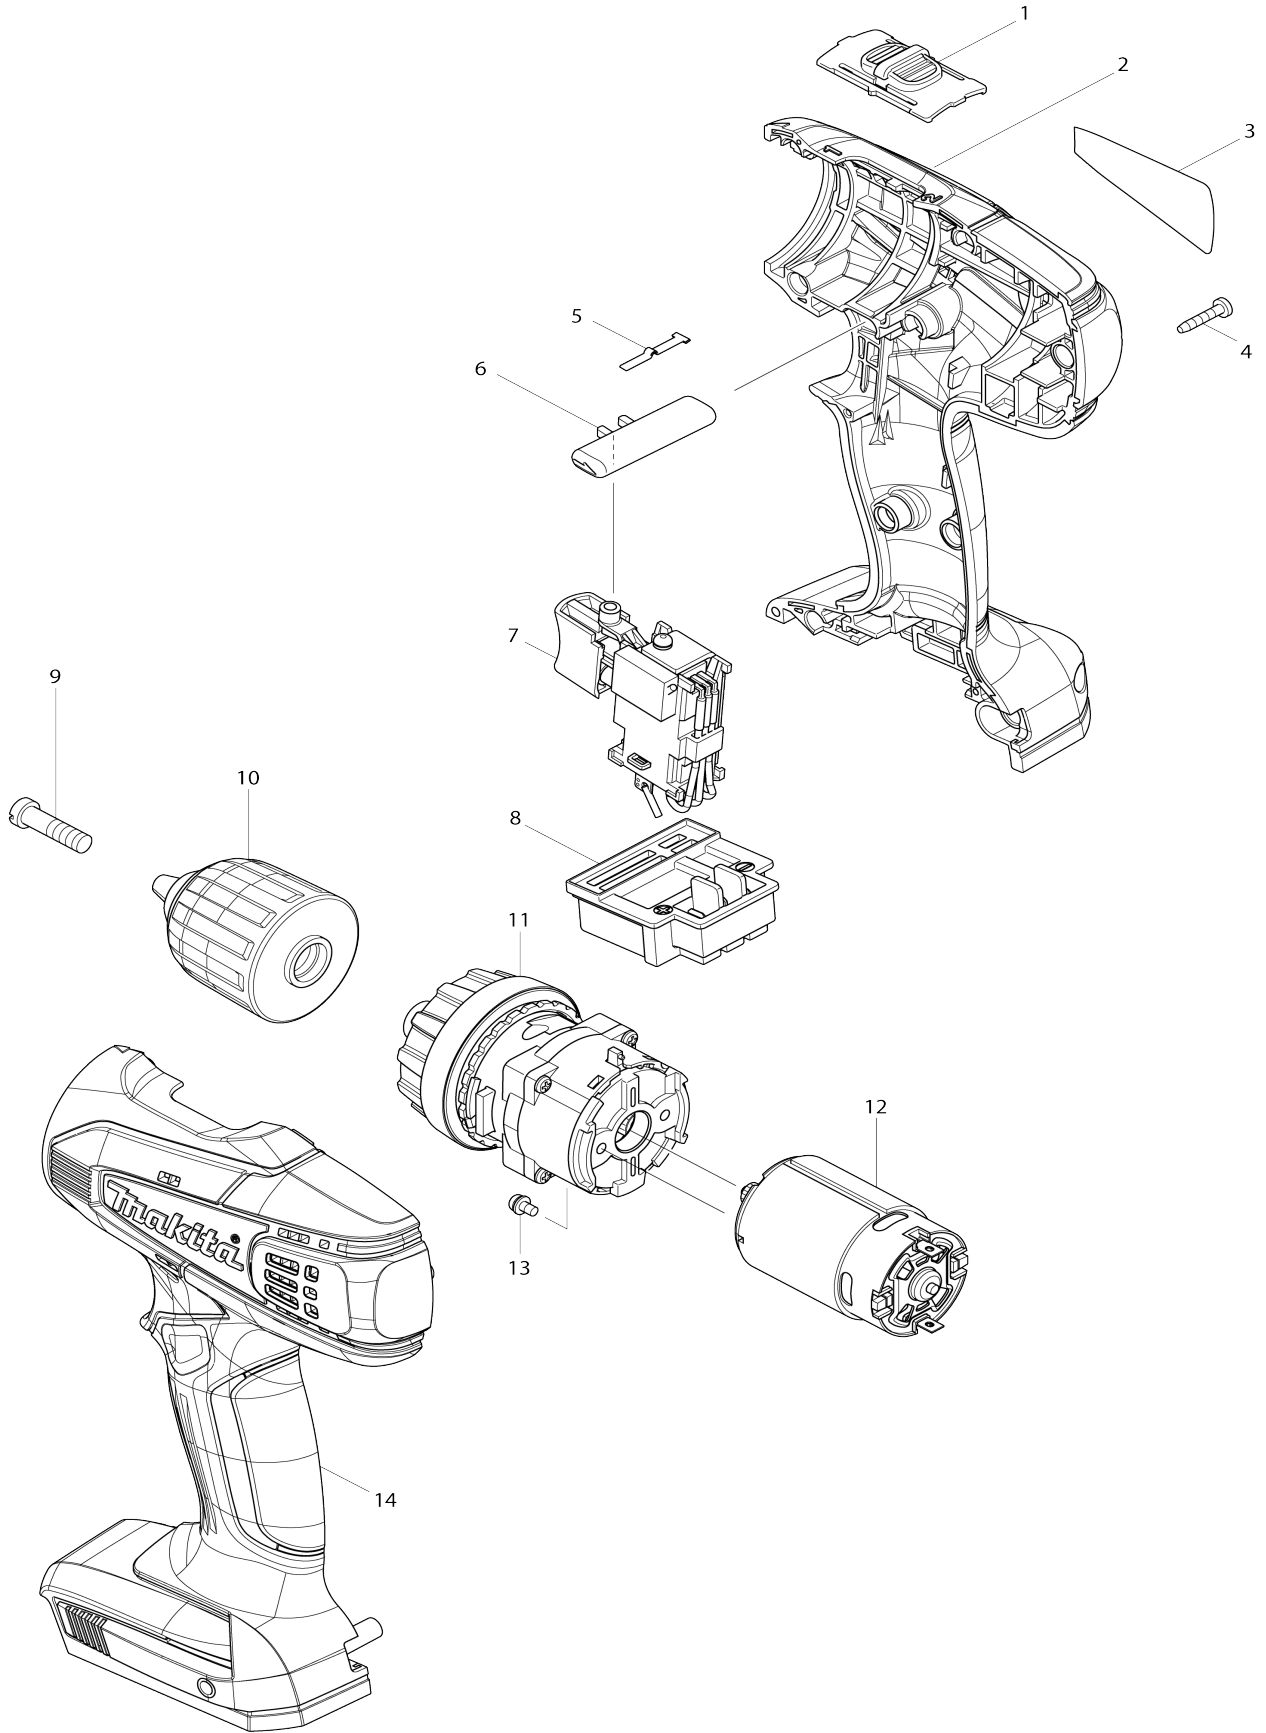

Model No.DF347D CORDLESS DRIVER DRILL

Model No.DF347D CORDLESS DRIVER DRILL

Item No.	Parts No.	Description	Interchangability	Q'ty	New/Old	Note1	Note2
001	125310-5	SPEED CHANGE LEVER ASS'Y		1			
C10	231433-0	COMPRESSION SPRING 4		2			
002	187025-2	HOUSING SET		1			
D10		INC. 14					
003	869367-3	DF347D NAME PLATE		1			
004	266429-2	TAPPING SCREW 3X16		9			
005	232182-2	LEAF SPRING		1			
006	452399-3	F/R CHANGE LEVER		1			
007	638887-6	SWITCH UNIT		1			
C10	654086-2	RECEPTACLE		2			
C20	654199-9	RECEPTACLE		2			
008	643861-1	TERMINAL		1			
009	251468-5	- FLAT HEAD SCREW M6X22		1			
010	766002-3	KEYLESS DRILL CHUCK 10		1	*		
010-1	763243-2	KEYLESS DRILL CHUCK 10	<	1			
011	126000-3	GEAR ASSEMBLY		1			
012	629898-2	DC MOTOR		1			
013	911003-8	PAN HEAD SCREW M3X6		2			
014	187025-2	HOUSING SET		1			
D10		INC. 2					
A01	784636-0	+ - BIT 2-65		1			
A02	***DC18WA	DC18WA BATTERY CHARGER		1			
A03	195452-9	BATTERY BL1411G SET		2	*		
A03-1	196375-4	BATTERY BL1413G SET	O	2	*		
A03-2	196375-4	BATTERY BL1413G SET	O	2	*		
A03-3	198192-8	BATTERY BL1415G SET	<	2	*		
A03-4	198192-8	BATTERY BL1415G SET	O	2			
A04	452652-7	BATTERY COVER		1			
A05	824981-2	PLASTIC CARRYING CASE		1			
C10	162315-4	LATCH		2			
C20	452137-3	HANDLE		1			
A06	892765-6	DF347DWE PLASTIC CASE LABEL		2			
F01-4	198192-8	BATTERY BL1415G SET	O	1			
F02-4	198192-8	BATTERY BL1415G SET	O	1			

Please state Parts No. when your order.

Print Date 25/10/2023