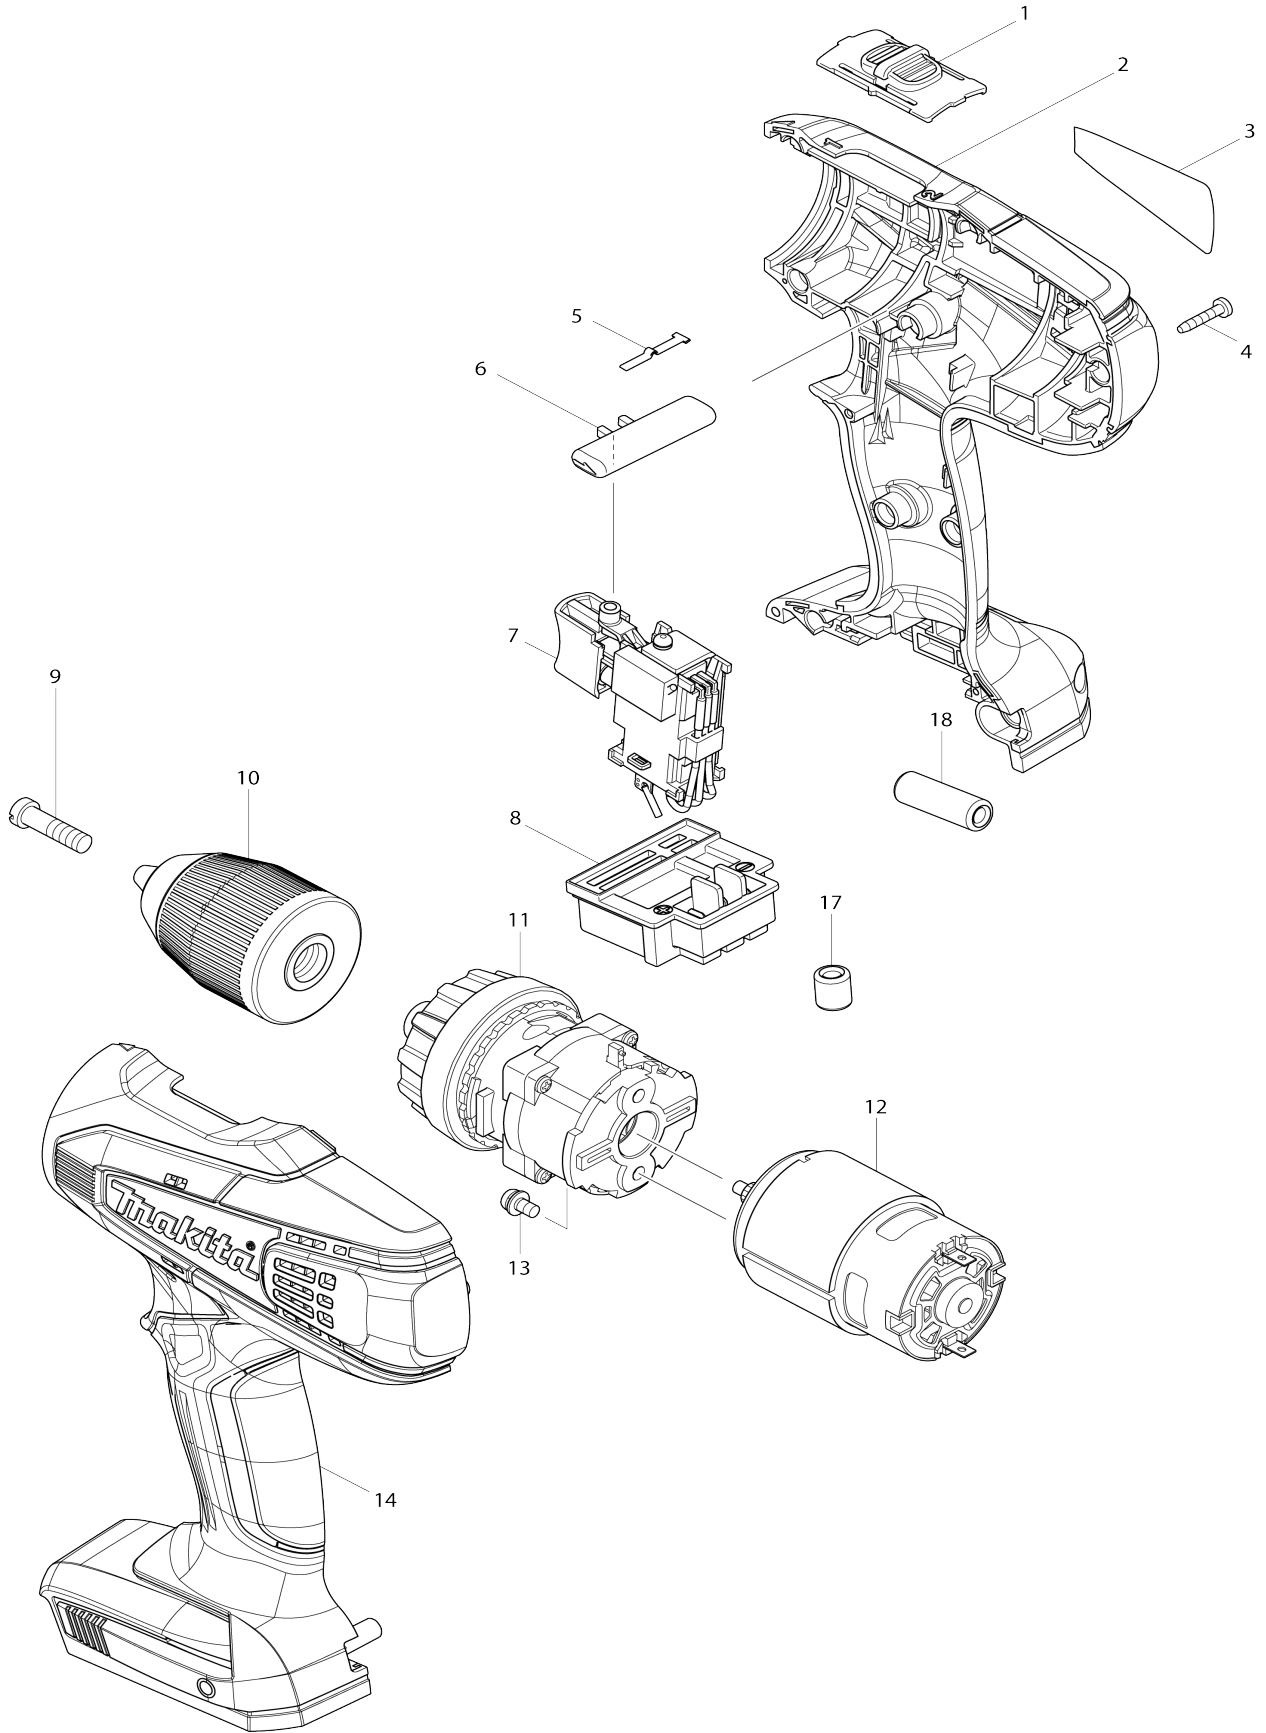

Model No.DF457D CORDLESS DRIVER DRILL

Model No.DF457D CORDLESS DRIVER DRILL

Item No.	Parts No.	Description	Interchangeability	Q'ty	New/Old	Note1	Note2
001	125310-5	SPEED CHANGE LEVER ASS'Y		1			
C10	231433-0	COMPRESSION SPRING 4		2			
002	187026-0	HOUSING SET		1			
D10		INC. 14					
003	869383-5	DF457D NAME PLATE		1			
004	266429-2	TAPPING SCREW 3X16		9			
005	232182-2	LEAF SPRING		1			
006	452399-3	F/R CHANGE LEVER		1			
007	638862-2	SWITCH UNIT		1			
C10	654086-2	RECEPTACLE		2			
C20	654199-9	RECEPTACLE		2			
D10		INC. 17,18					
008	643862-9	TERMINAL		1			
009	251468-5	- FLAT HEAD SCREW M6X22		1			
010	766004-9	KEYLESS DRILL CHUCK 13		1	*		
010-1	766004-9	KEYLESS DRILL CHUCK 13	O	1			
011	125483-4	GEAR ASS'Y		1			
012	629834-8	DC MOTOR		1	*		
012-1	629937-8	DC MOTOR	O	1			
013	911108-4	PAN HEAD SCREW M4X8		2			
014	187026-0	HOUSING SET		1			
D10		INC. 2					
017	688164-6	LINE FILTER		1			
018	688165-4	LINE FILTER		1			
A01	784636-0	+ - BIT 2-65		1			
A02	***DC18WA	DC18WA BATTERY CHARGER		1			
A03	195454-5	BATTERY BL1811G SET		2	*		
A03-1	196367-3	BATTERY BL1813G SET	O	2	*		
A03-2	196367-3	BATTERY BL1813G SET	O	2	*		
A03-3	198186-3	BATTERY BL1815G SET	<	2	*		
A03-4	198186-3	BATTERY BL1815G SET	<	2			
A04	452652-7	BATTERY COVER		1			
A05	824981-2	PLASTIC CARRYING CASE		1			
C10	162315-4	LATCH		2			
C20	452137-3	HANDLE		1			
A06	892774-5	DF457DWE PLASTIC CASE LABEL		2	*		
A06-1	810Y41-6	DF457DWE PLASTIC CASE LABEL	X	2			
F01-3	198186-3	BATTERY BL1815G SET	<	1	*		
F01-4	198186-3	BATTERY BL1815G SET	<	1			
F02-3	198186-3	BATTERY BL1815G SET	<	1	*		
F02-4	198186-3	BATTERY BL1815G SET	<	1			
F03-1	196306-3	KEYLESS DRILL CHUCK 13 SET	O	1			

Please state Parts No. when your order.

Print Date 25/10/2023