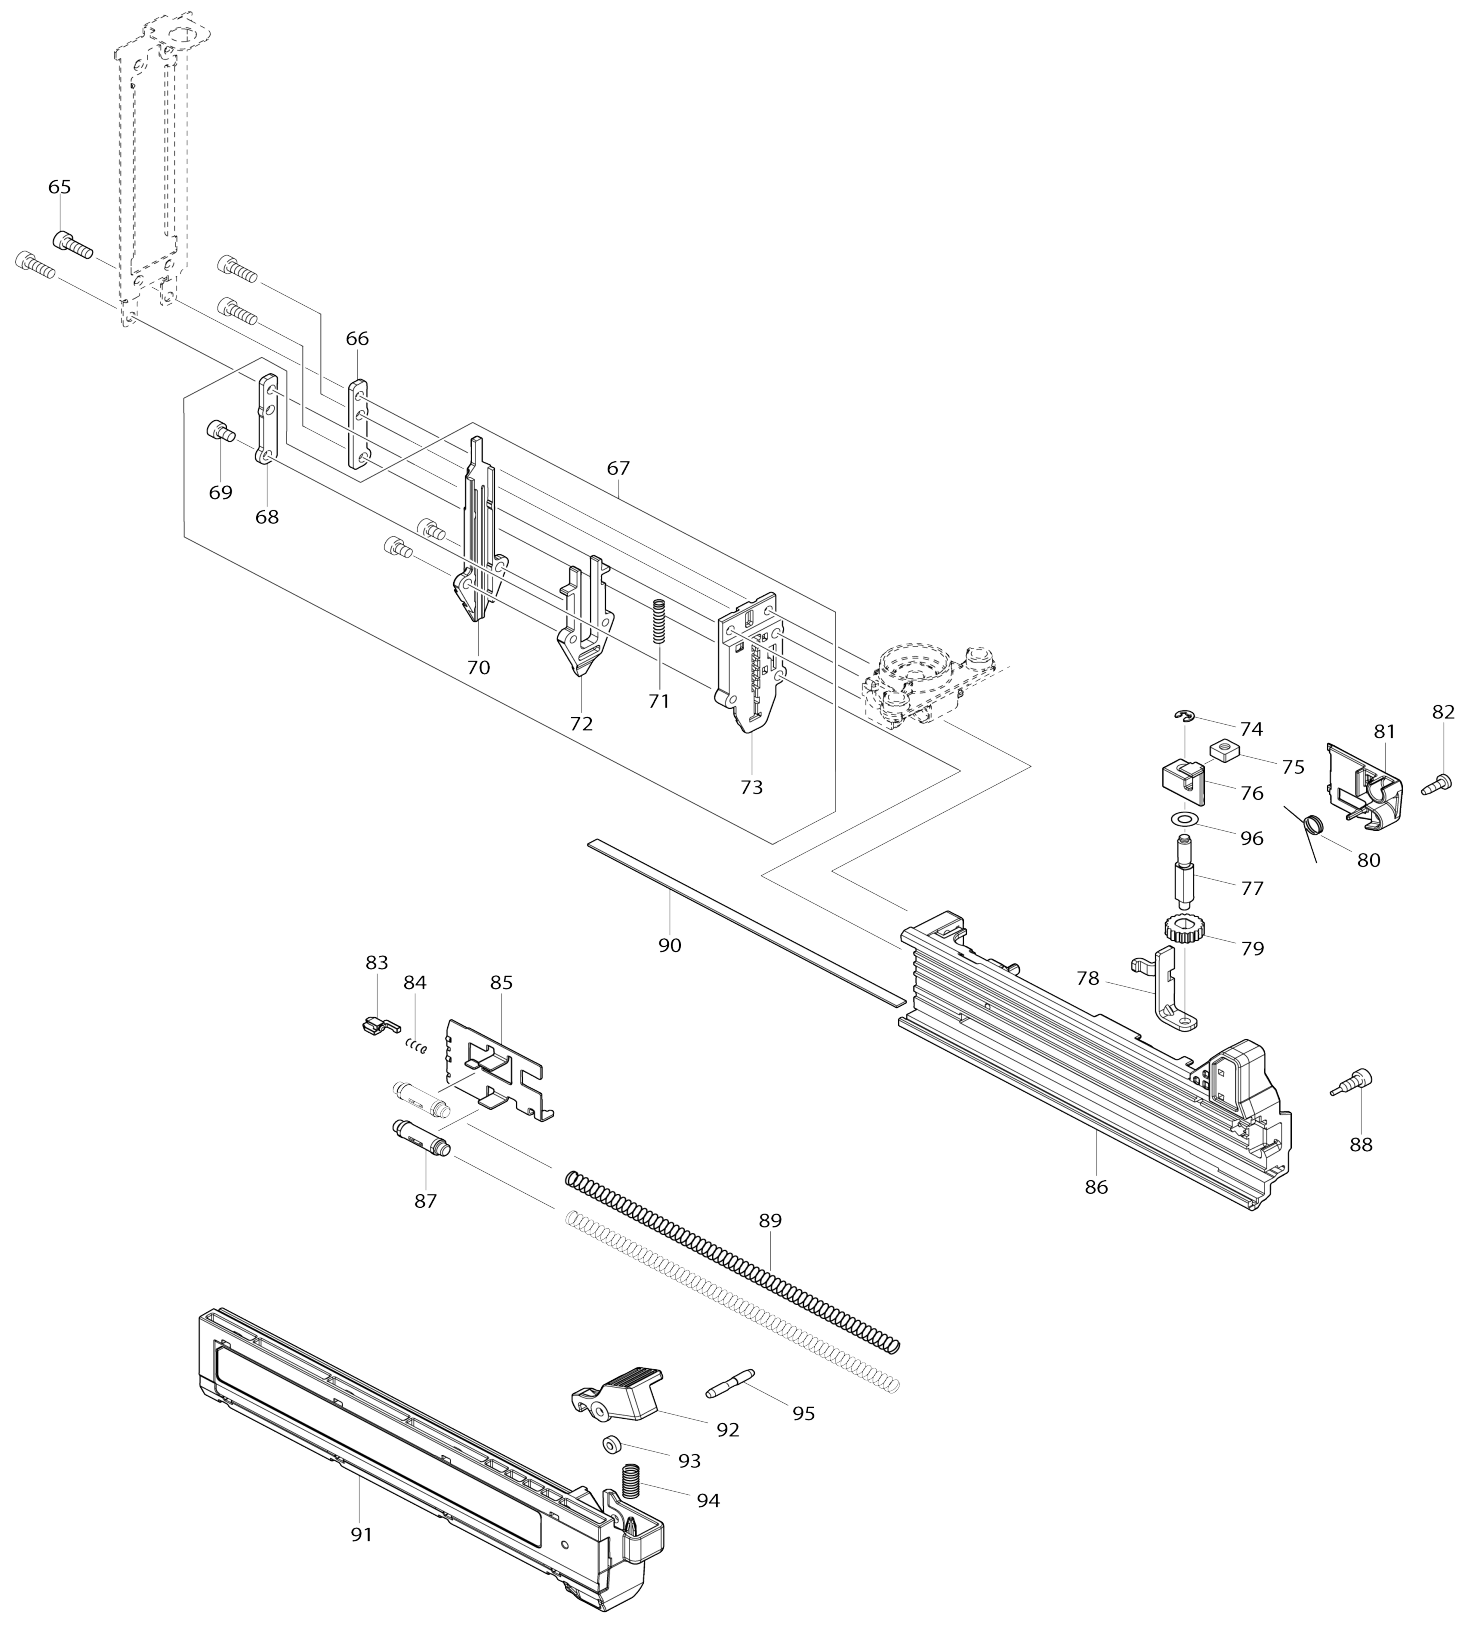

Model No.DFN350 35MM CORDLESS BRAD NAILER

Model No.DFN350 35MM CORDLESS BRAD NAILER

Item No.	Parts No.	Description	Interchangability	Q'ty	New/Old	Note1	Note2
001	183L67-6	HOUSING SET		1			
C10	263005-3	RUBBER PIN 6		2			
C20	252126-6	HEX. LOCK NUT M4-7		2			
C30	931102-0	HEX. NUT M4		1			
D10		INC. 18					
002	855T69-7	DFN350 NAME PLATE		1			
003	911173-3	PAN HEAD SCREW M4X45		1			
004	266130-9	TAPPING SCREW BIND PT 3X16		1			
005	457385-9	HOUSING R COVER		1			
006	266130-9	TAPPING SCREW BIND PT 3X16		8			
007	911118-1	PAN HEAD SCREW M4X12		2			
008	620507-6	LED CIRCUIT		1			
009	632N38-7	CONTROLLER UNIT		1			
010	643860-3	TERMINAL		1			
011	855T76-0	DFN350 SERIAL NO. LABEL		1			
012	632G60-2	SWITCH UNIT		1			
013	456799-9	TRIGGER LOCK		1			
014	651910-0	SWITCH D2VW-01-3HS		1			
015	232370-1	COMPRESSION SPRING 5		1			
016	457386-7	TRIGGER		1	*		
016-1	412772-9	TRIGGER	<	1			
017	632K06-2	SWITCH UNIT		1			
018	183L67-6	HOUSING SET		1			
C10	263005-3	RUBBER PIN 6		2			
C20	252126-6	HEX. LOCK NUT M4-7		2			
C30	931102-0	HEX. NUT M4		1			
D10		INC. 1					
019	915101-0	BINDING HEAD SCREW M4X6		4			
020	459369-3	FRONT COVER		1			
021	347528-0	UPPER PLATE		1			
022	256882-0	FLAT FILLISTER HD. PIN 4		1			
023	347519-1	DRIVER		1			
024	347521-4	RAIL		1			
025	310924-5	COUNTER WEIGHT A		2	*		
025-1	313421-0	COUNTER WEIGHT A	<	2			
026	310925-3	COUNTER WEIGHT B		2			
027	251566-5	H.S.H BOLT M4X6 WITH W		2			
028	347146-4	PINION GUIDE		2			
029	457390-6	COUNTER WEIGHT HOLDER		4	*		
029-1	413330-4	COUNTER WEIGHT HOLDER	O	4			
030	136104-3	SPUR GEAR ASSEMBLY		2			
032	326902-5	PINION SHAFT		2			
033	266199-3	HEX.SOCKET HEAD BOLT M4X6		4			
034	347145-6	GUIDE RAIL R		1			
035	347144-8	GUIDE RAIL L		1			
036	326903-3	GUIDE BOLT		1			
037	347526-4	BOTTOM PLATE		1	*