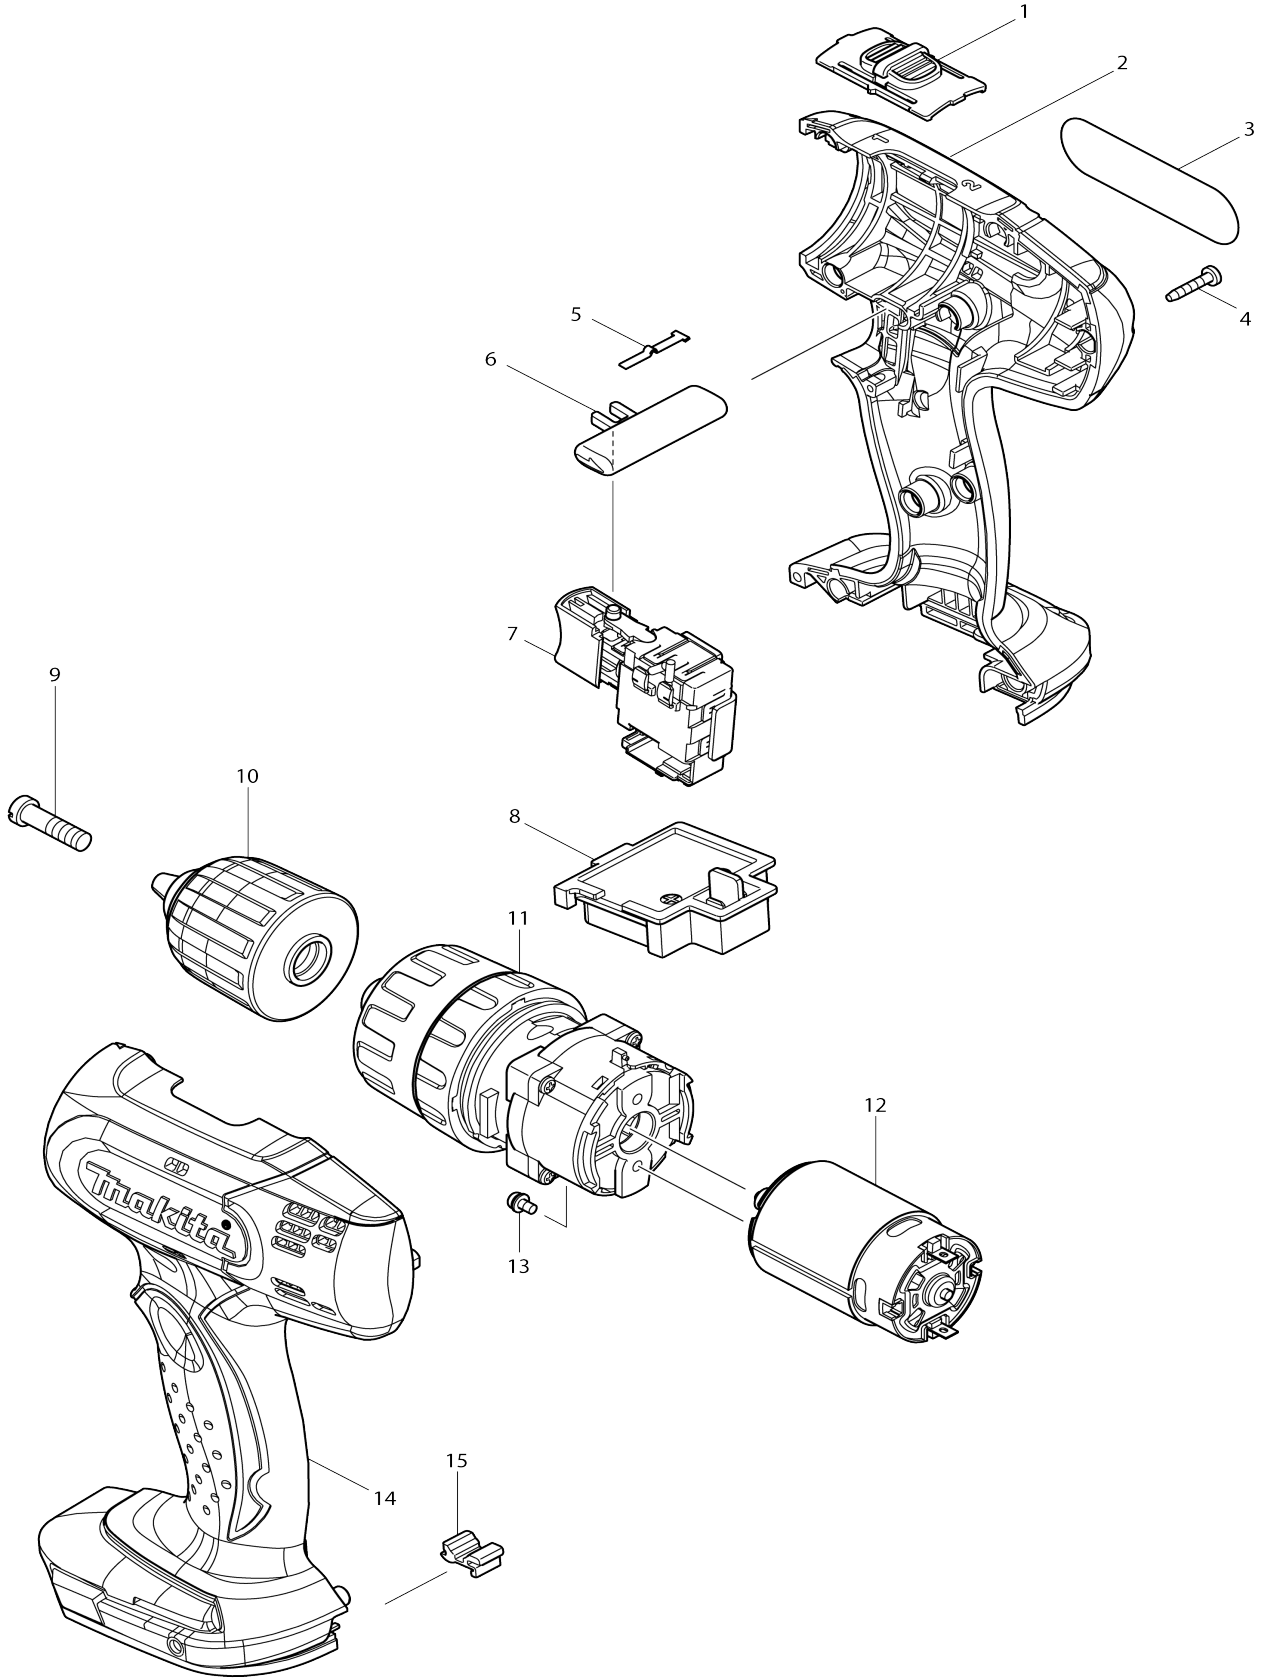

Model No.DHP343 CORDLESS PERCUSSN-DRIVER DRILL

Model No.DHP343 CORDLESS PERCUSSN-DRIVER DRILL

Item No.	Parts No.	Description	Interchangability	Q'ty	New/Old	Note1	Note2
001	125310-5	SPEED CHANGE LEVER ASS'Y		1			
C10	231433-0	COMPRESSION SPRING 4		2			
002	187929-8	HOUSING SET		1			
C10	263005-3	RUBBER PIN 6		2			
D10		INC. 14					
003	815H52-4	DHP343 NAME PLATE		1			
004	266130-9	TAPPING SCREW BIND PT 3X16		9			
005	232182-2	LEAF SPRING		1			
006	419250-0	F/R CHANGE LEVER		1			
007	632A24-0	SWITCH UNIT		1			
008	643854-8	TERMINAL		1			
009	251468-5	- FLAT HEAD SCREW M6X22		1			
010	766003-1	KEYLESS DRILL CHUCK 10		1	*		
010-1	763229-6	KEYLESS DRILL CHUCK 10	<	1			
011	126001-1	GEAR ASSEMBLY		1			
012	629900-1	DC MOTOR		1			
013	911003-8	PAN HEAD SCREW M3X6		2			
014	187929-8	HOUSING SET		1			
C10	263005-3	RUBBER PIN 6		2			
D10		INC. 2					
015	424476-1	CUSHION		1			
A01	784636-0	+ - BIT 2-65		1			
A02	***DC18RC	DC18RC FAST CHARGER		1			
A03	194065-3	BATTERY BL1430 SET		2	*		
A03-1	194065-3	BATTERY BL1430 SET	O	2	*		
A03-2	197616-1	BATTERY BL1430B SET	<	2	*		
A03-3	197616-1	BATTERY BL1430B SET	O	2			
A04	450128-8	BATTERY COVER		1			
A05	158777-2	PLASTIC CARRYING CASE		1			
C10	163455-1	LATCH		2			
C20	419360-3	HANDLE		1			
F02	194558-0	BATTERY BL1415 SET		1			
F05	194649-7	BATTERY PROTECTOR		1			
C10	251314-2	+ SCREW M4X12		2			
F06	194654-4	HOOK SET		1			
C10	251314-2	+ SCREW M4X12		1			
F07-3	197622-6	BATTERY BL1430B SET(2PIECES)	O	1			
F08	195443-0	BATTERY BL1415 SET		1			
F09-3	197615-3	BATTERY BL1430B SET	O	1			
F10-1	191A87-0	KEYLESS DRILL CHUCK 10 SET	<	1			
F12-2	196875-4	BATTERY BL1415N SET	O	1			
F13-2	196877-0	BATTERY BL1415N SET	O	1			
A02	***DC18SD	DC18SD BATTERY CHARGER		1			
A03	194558-0	BATTERY BL1415 SET		2			
A05	821550-0	CONNECTOR PLASTIC CASE (TYP E2)		1			
C10	453974-8	LATCH		4			
A06	837863-9	INNER TRAY		1			