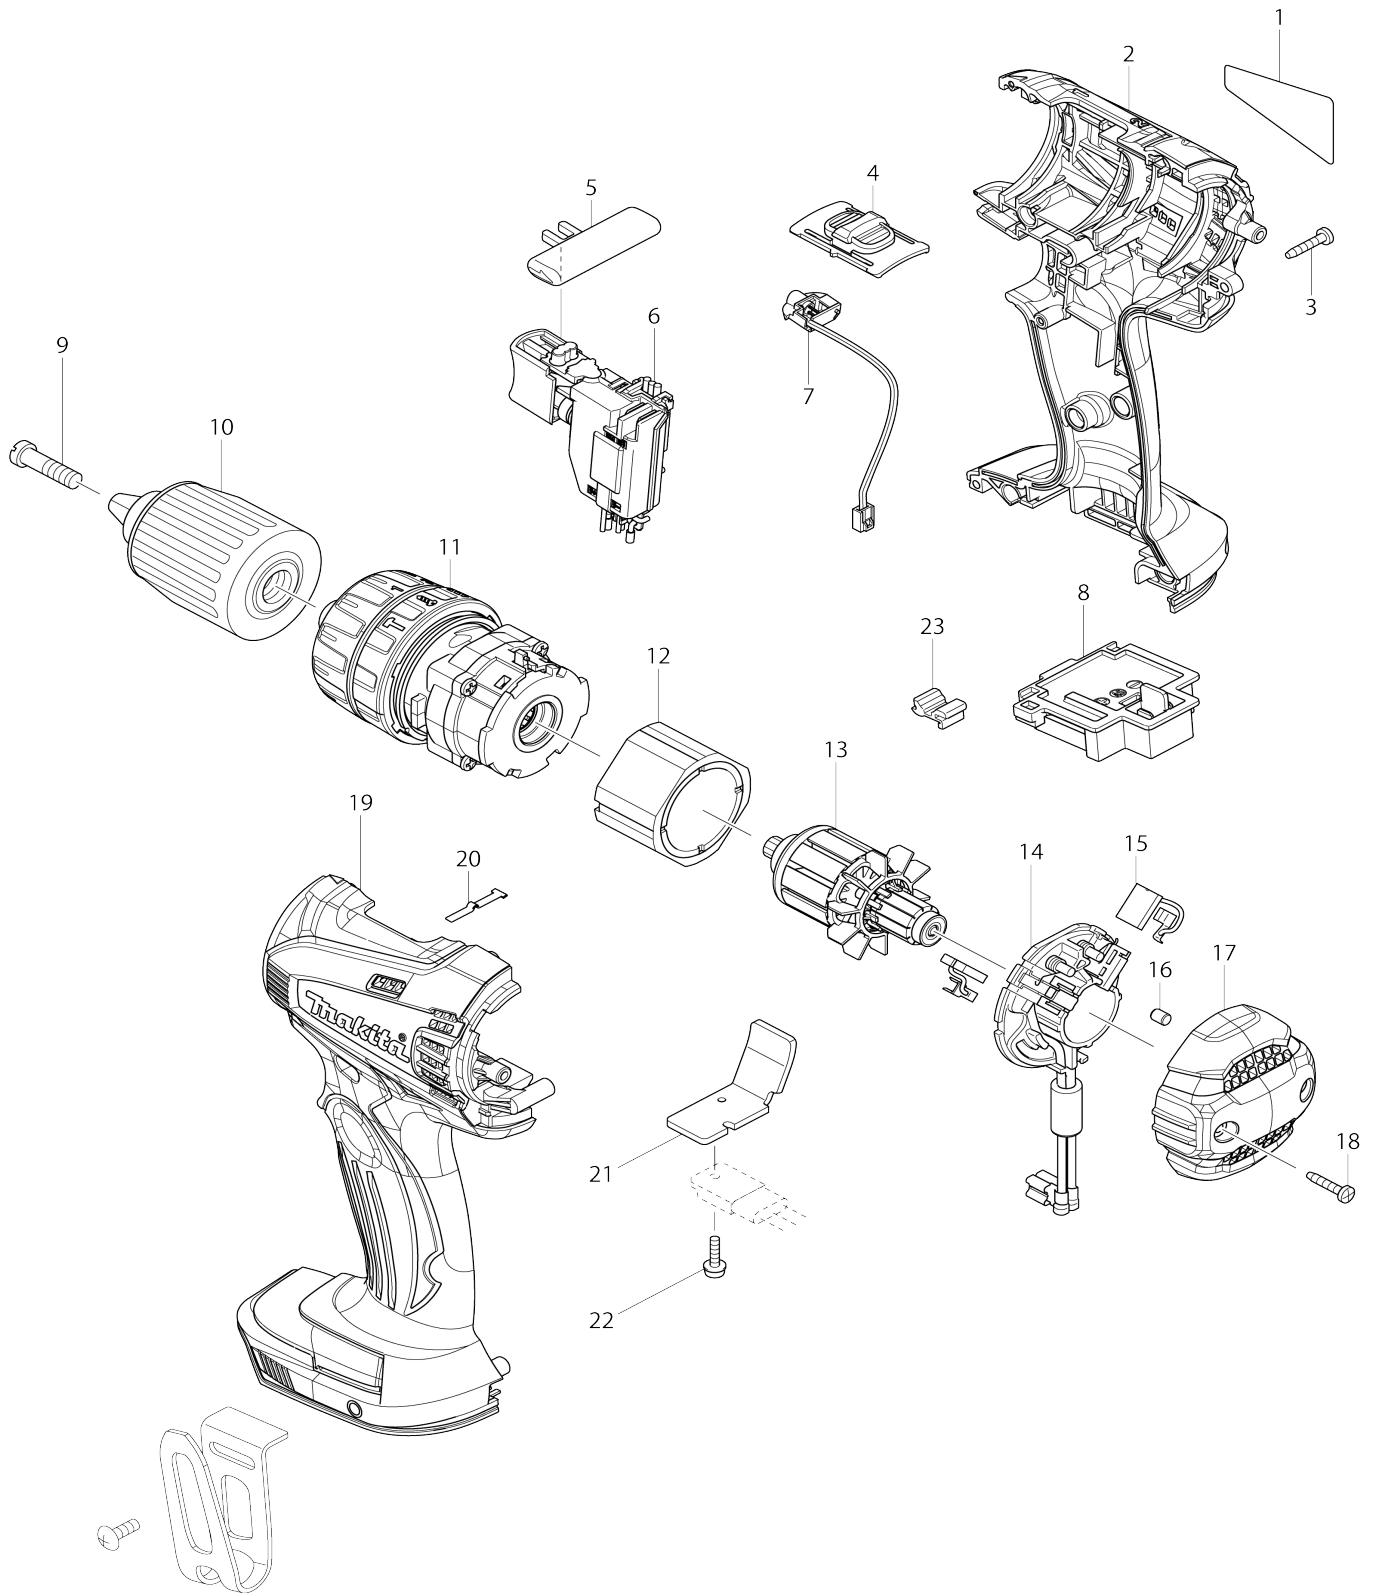

Model No.DHP446 CORDLESS HAMMER DRIVER DRILL

Model No.DHP446 CORDLESS HAMMER DRIVER DRILL

Item No.	Parts No.	Description	Interchangability	Q'ty	New/Old	Note1	Note2
001	815538-4	DHP446 NAME PLATE		1			
002	187149-4	HOUSING SET		1			
C10	263005-3	RUBBER PIN 6		2			
D10		INC. 19					
003	266429-2	TAPPING SCREW 3X16		9			
004	126289-3	SPEED CHANGE LEVER ASSEMBLY		1			
C10	233438-6	COMPRESSION SPRING 4		2			
005	419250-0	F/R CHANGE LEVER		1			
006	650731-7	SWITCH C3HZ-1A-TLMS		1	*		
006-1	650747-2	SWITCH C3HA-Z1A-TLMS	<	1			
007	620012-3	LED CIRCUIT		1	*		
007-1	620388-8	LED CIRCUIT	O	1			
008	643866-1	TERMINAL		1			
009	251468-5	- FLAT HEAD SCREW M6X22		1			
010	763175-3	KEYLESS DRILL CHUCK 13		1	*		
010-1	766027-7	KEYLESS DRILL CHUCK 13	O	1			
011	126460-9	GEAR ASSEMBLY		1			
012	638425-4	YOKE UNIT		1	*		
012-1	632J71-5	YOKE UNIT	<	1			
013	619287-9	ARMATURE		1			
014	638845-2	BRUSH HOLDER COMPLETE		1			
C10	688161-2	LINE FILTER		1			
C20	654874-7	RECEPTACLE		2			
015	194427-5	CARBON BRUSH SET CB-440		1	*		
015-1	195021-6	CARBON BRUSH SET CB-440	O	1			
016	263032-0	RUBBER PIN 4		2			
017	452205-2	REAR COVER		1			
018	266429-2	TAPPING SCREW 3X16		2			
019	187149-4	HOUSING SET		1			
C10	263005-3	RUBBER PIN 6		2			
D10		INC. 2					
020	232182-2	LEAF SPRING		1			
021	689170-4	HEAT SINK		1			
022	911013-5	PAN HEAD SCREW M3X10		1			
023	424476-1	CUSHION		1			
A01	251314-2	+ SCREW M4X12		1			
A02	346317-0	HOOK		1			
A03	784637-8	+ - BIT 2-45		1			
A04	140354-4	PLASTIC CASE COMPLETE		1			
C10	419216-0	HANDLE		1			
C20	417724-5	LATCH		2			
C30	419268-1	PLASTIC CASE LID		1			
C40	419269-9	PLATE		5			
C50	324667-3	SHAFT		1			
A05	450128-8	BATTERY COVER		1			
A06	***DC18RC	DC18RC FAST CHARGER		1			
A07	194065-3	BATTERY BL1430 SET		2	*		