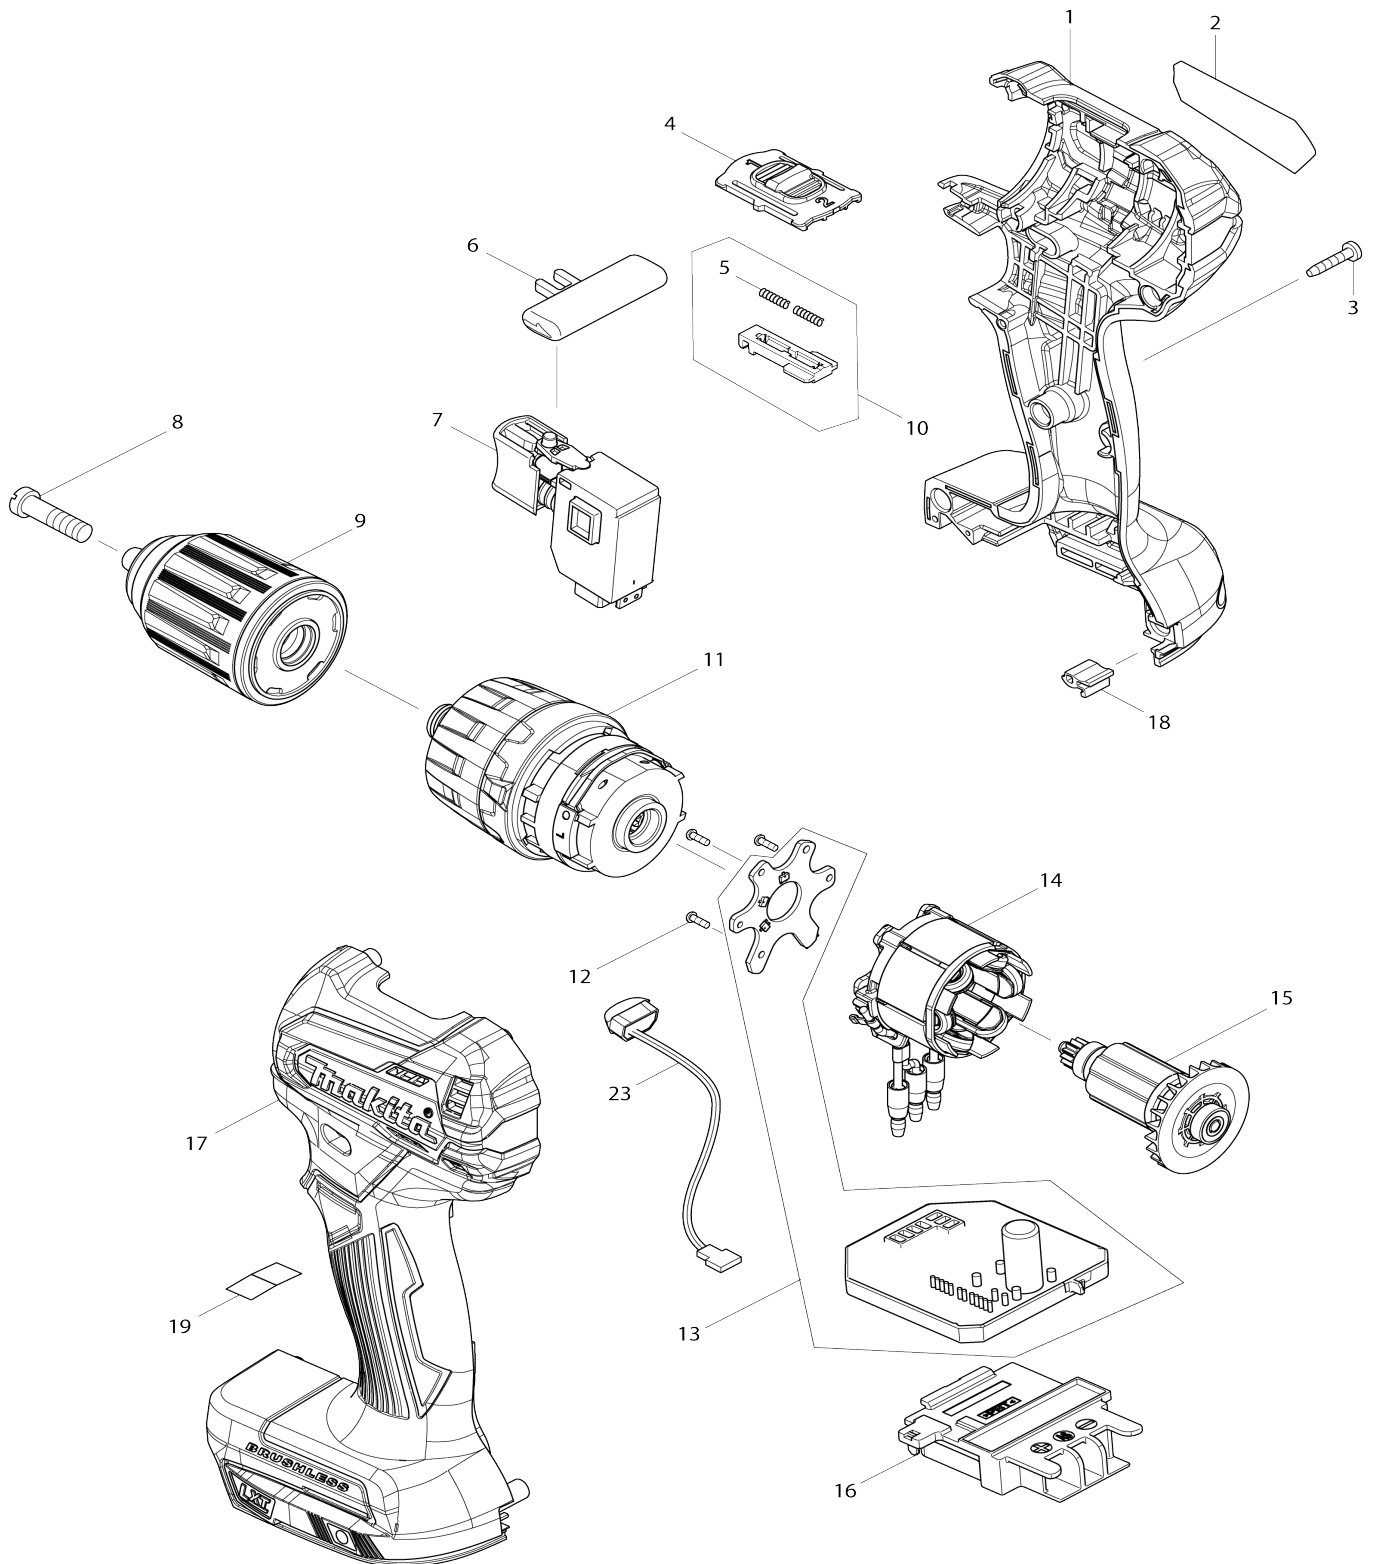

# Model No.DHP483 CORDLESS HAMMER DRIVER DRILL

Model No.DHP483 CORDLESS HAMMER DRIVER DRILL

Item No.	Parts No.	Description	Interchangability	Q'ty	New/Old	Note1	Note2
001	183E19-5	HOUSING SET		1			
C10	263005-3	RUBBER PIN 6		2			
C20	252126-6	HEX. LOCK NUT M4-7		2			
D10		INC. 17					
002	852L52-7	DHP483 NAME PLATE		1			
003	266429-2	TAPPING SCREW 3X16		8	*		
003-1	266130-9	TAPPING SCREW BIND PT 3X16	O	8			
004	457020-9	SPEED CHANGE LEVER		1	*		
004-1	458382-8	SPEED CHANGE LEVER	<	1			
005	233025-1	COMPRESSION SPRING 2		2			
006	419041-9	F/R CHANGE LEVER		1			
007	650689-0	SWITCH C3JW-2B		1			
008	251468-5	- FLAT HEAD SCREW M6X22		1			
009	763241-6	KEYLESS DRILL CHUCK 13		1			
010	123587-6	CHANGE LEVER ASS'Y		1			
D10		INC. 5					
011	123867-0	GEAR ASSEMBLY		1	*		
011-1	123867-0	GEAR ASSEMBLY	O	1			
012	266490-9	TAPPING SCREW PT 2X6		3	*		
012-1	265C47-1	TAPPING SCREW PT 2X6	O	3			
013	620555-5	CONTROLLER		1			
014	629228-7	STATOR		1			
015	619410-6	ROTOR		1	*		
015-1	619410-6	ROTOR	O	1			
016	643874-2	TERMINAL		1			
017	183E19-5	HOUSING SET		1			
C10	263005-3	RUBBER PIN 6		2			
C20	252126-6	HEX. LOCK NUT M4-7		2			
D10		INC. 1					
018	424517-3	CUSHION		1			
023	620549-0	LED CIRCUIT		1			
A01	251314-2	+ SCREW M4X12		1			
A02	346317-0	HOOK		1			
A03	784637-8	+ - BIT 2-45		1			
A04	821550-0	CONNECTOR PLASTIC CASE (TYPE2)		1			
C10	453974-8	LATCH		4			
A05	450128-8	BATTERY COVER		1			
A06	***DC18RC	DC18RC FAST CHARGER		1			
D10		COMPO-PARTS					
A07	197600-6	BATTERY BL1830B SET		2	*		
A07-1	197600-6	BATTERY BL1830B SET	O	2			
A08	837670-0	INNER TRAY		1			
A09	809Y72-0	DHP483RFJ INDICATION LABEL		1			
A10	809Y73-8	DHP483RFJ PLASTIC CASE LABEL		2	*		
A10-1	809Y74-6	DHP483RFJ PLASTIC CASE LABEL	<	2			
A07	197280-8	BATTERY BL1850B SET		2	*		
A07-1	197280-8	BATTERY BL1850B SET	O	2			