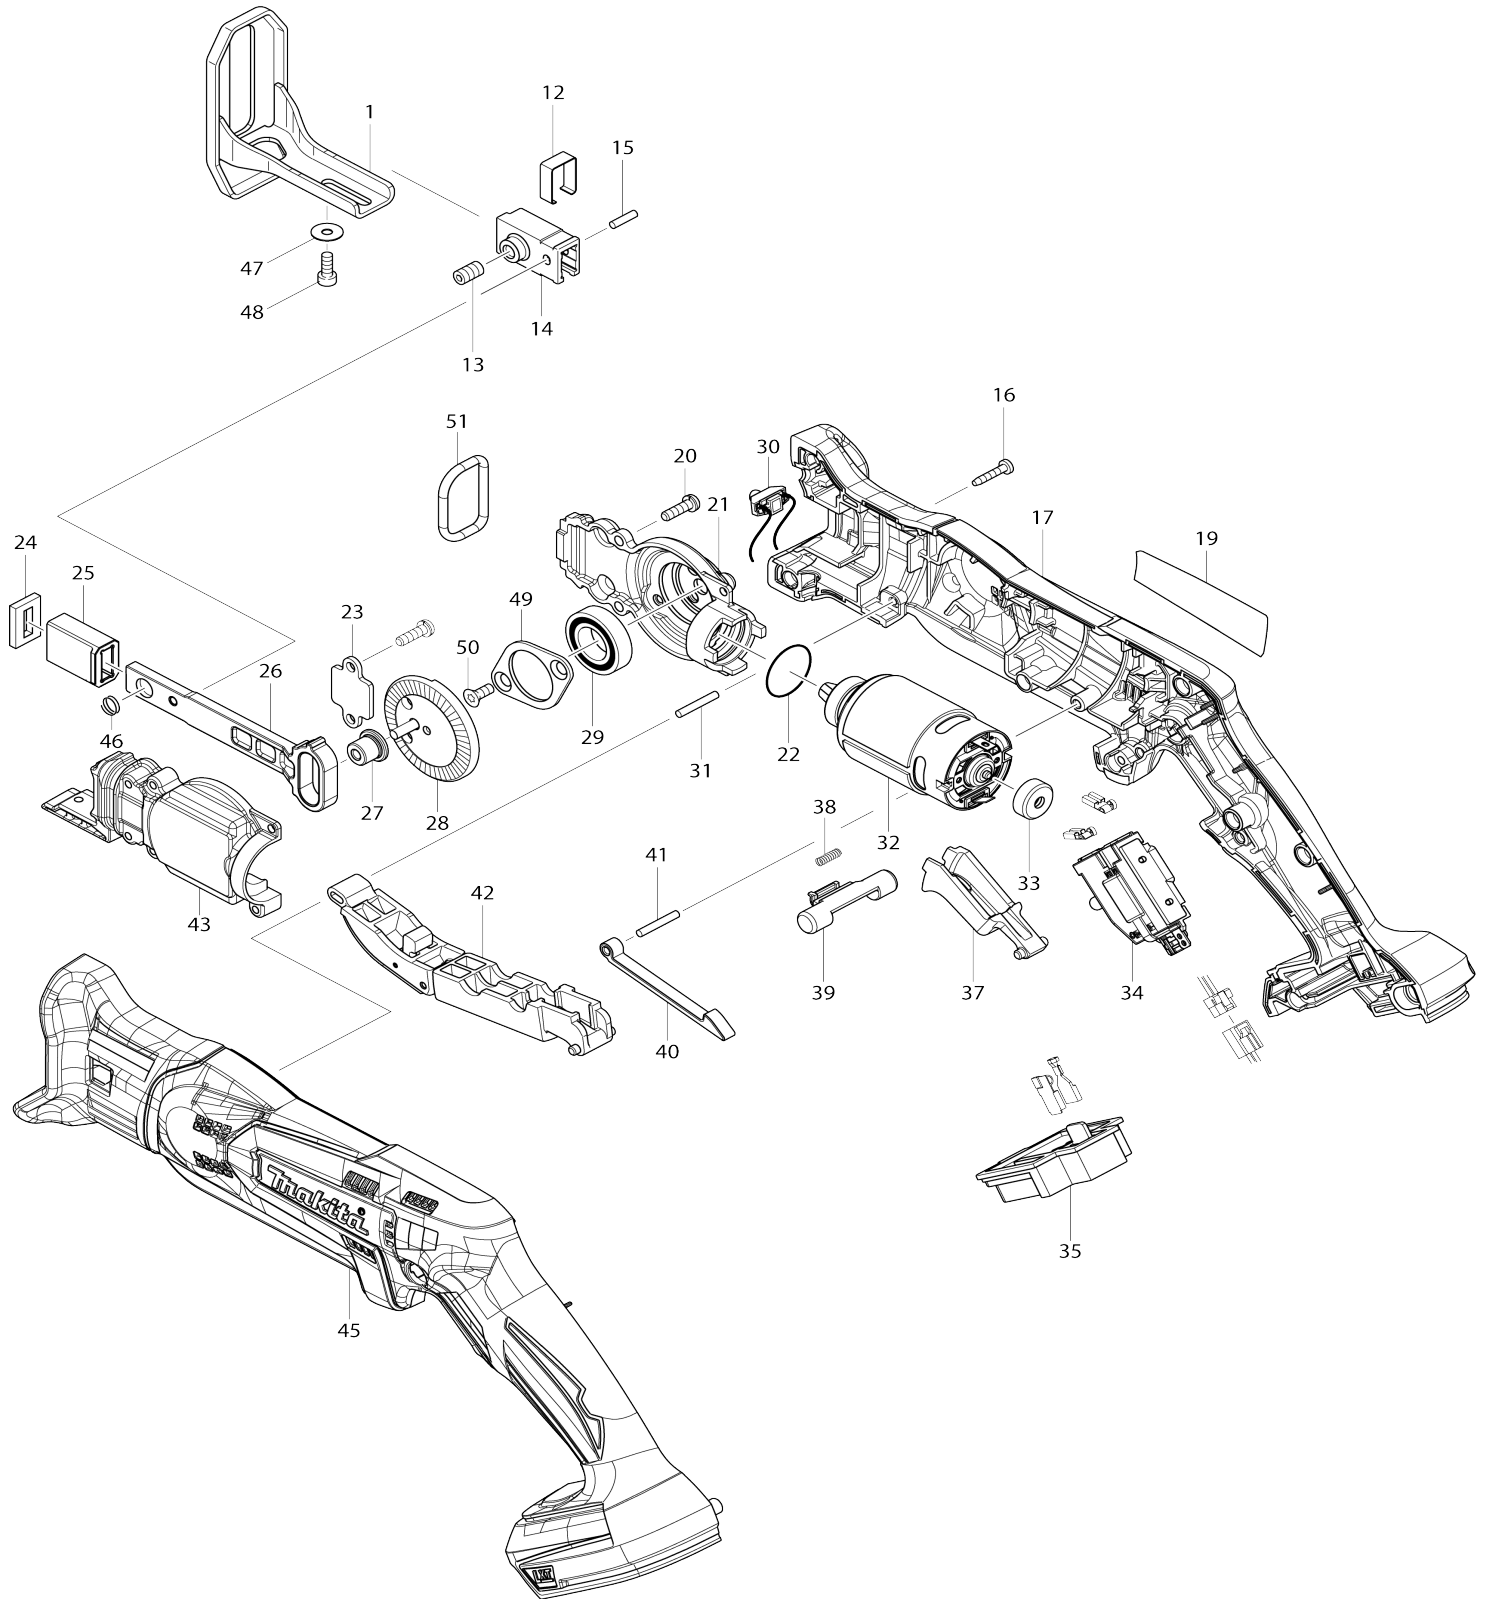

# Model No. DJR185 CORDLESS RECIPRO SAW

# Model No.DJR185 CORDLESS RECIPRO SAW

Item No.	Parts No.	Description	Interchangability	Q'ty	New/Old	Note1	Note2
001	165740-8	SHOE		1			
012	346526-1	CLAMPER		1			
013	251961-9	H.S.SET SCREW(FLAT POINT)M6X10		1			
014	310497-8	BLADE CLAMP		1	*		
014-1	310978-2	BLADE CLAMP	<	1			
015	256157-7	PIN 3		1			
016	266429-2	TAPPING SCREW 3X16		10			
017	187760-2	HOUSING SET		1			
C10	263005-3	RUBBER PIN 6		2			
C20	423475-0	SPONGE SHEET		1			
D10		INC. 45					
019	814W09-2	DJR185 NAME PLATE		1			
020	266747-8	PAN HEAD SCREW M4X14 WITH WM		5			
021	319060-4	GEAR HOUSING		1			
022	213961-7	O RING 22		1			
023	346525-3	PLATE		1			
024	443185-3	FELT SEAL		1			
025	313220-0	SLIDER GUIDE		1			
026	313269-0	SLIDER N		1			
027	313270-5	COLLARED SLEEVE 4		1			
028	142284-5	GEAR COMPLETE		1			
029	211242-3	BALL BEARING 6902ZZ		1			
030	620237-9	LED CIRCUIT		1			
031	256158-5	PIN 3		1			
032	629109-5	DC MOTOR		1			
033	424467-2	CAP		1			
034	650712-1	SWITCH C3HY-1A-PRLMS		1			
035	643852-2	TERMINAL		1			
037	453072-8	SWITCH LEVER R		1			
038	233438-6	COMPRESSION SPRING 4		1			
039	454661-2	LOCK OFF LEVER R		1			
040	313219-5	LINK		1			
041	256158-5	PIN 3		1			
042	141128-6	SWITCH LEVER F COMPLETE		1			
043	319061-2	GEAR HOUSING COVER		1			
045	187760-2	HOUSING SET		1			
C10	263005-3	RUBBER PIN 6		2			
C20	423475-0	SPONGE SHEET		1			
D10		INC. 17					
046	234258-1	COMPRESSION SPRING 7		1			
047	253874-0	FLAT WASHER 4		1			
048	922112-8	HEX. SOCKET HEAD BOLT M4X10		1			
049	285738-0	BEARING RETAINER 36		1			
050	265035-0	COUNTERSUNK HEAD SCREW M4X10		2			
051	424597-9	RUBBER RING 23		1			

A01	B-20432	RECIPROSAW BLADE 100MM		1			
A02	B-20404	RECIPROSAW BLADE 100MM		1			
A03	783201-2	HEX. WRENCH 3		1			
F17-3	197606-4	BATTERY BL1830B SET (2PIECES)	O	1			
F18-3	197600-6	BATTERY BL1830B SET	O	1			
F19-4	197599-5	BATTERY BL1830B SET	O	1			

Please state Parts No. when your order.

Print Date 24/10/2023