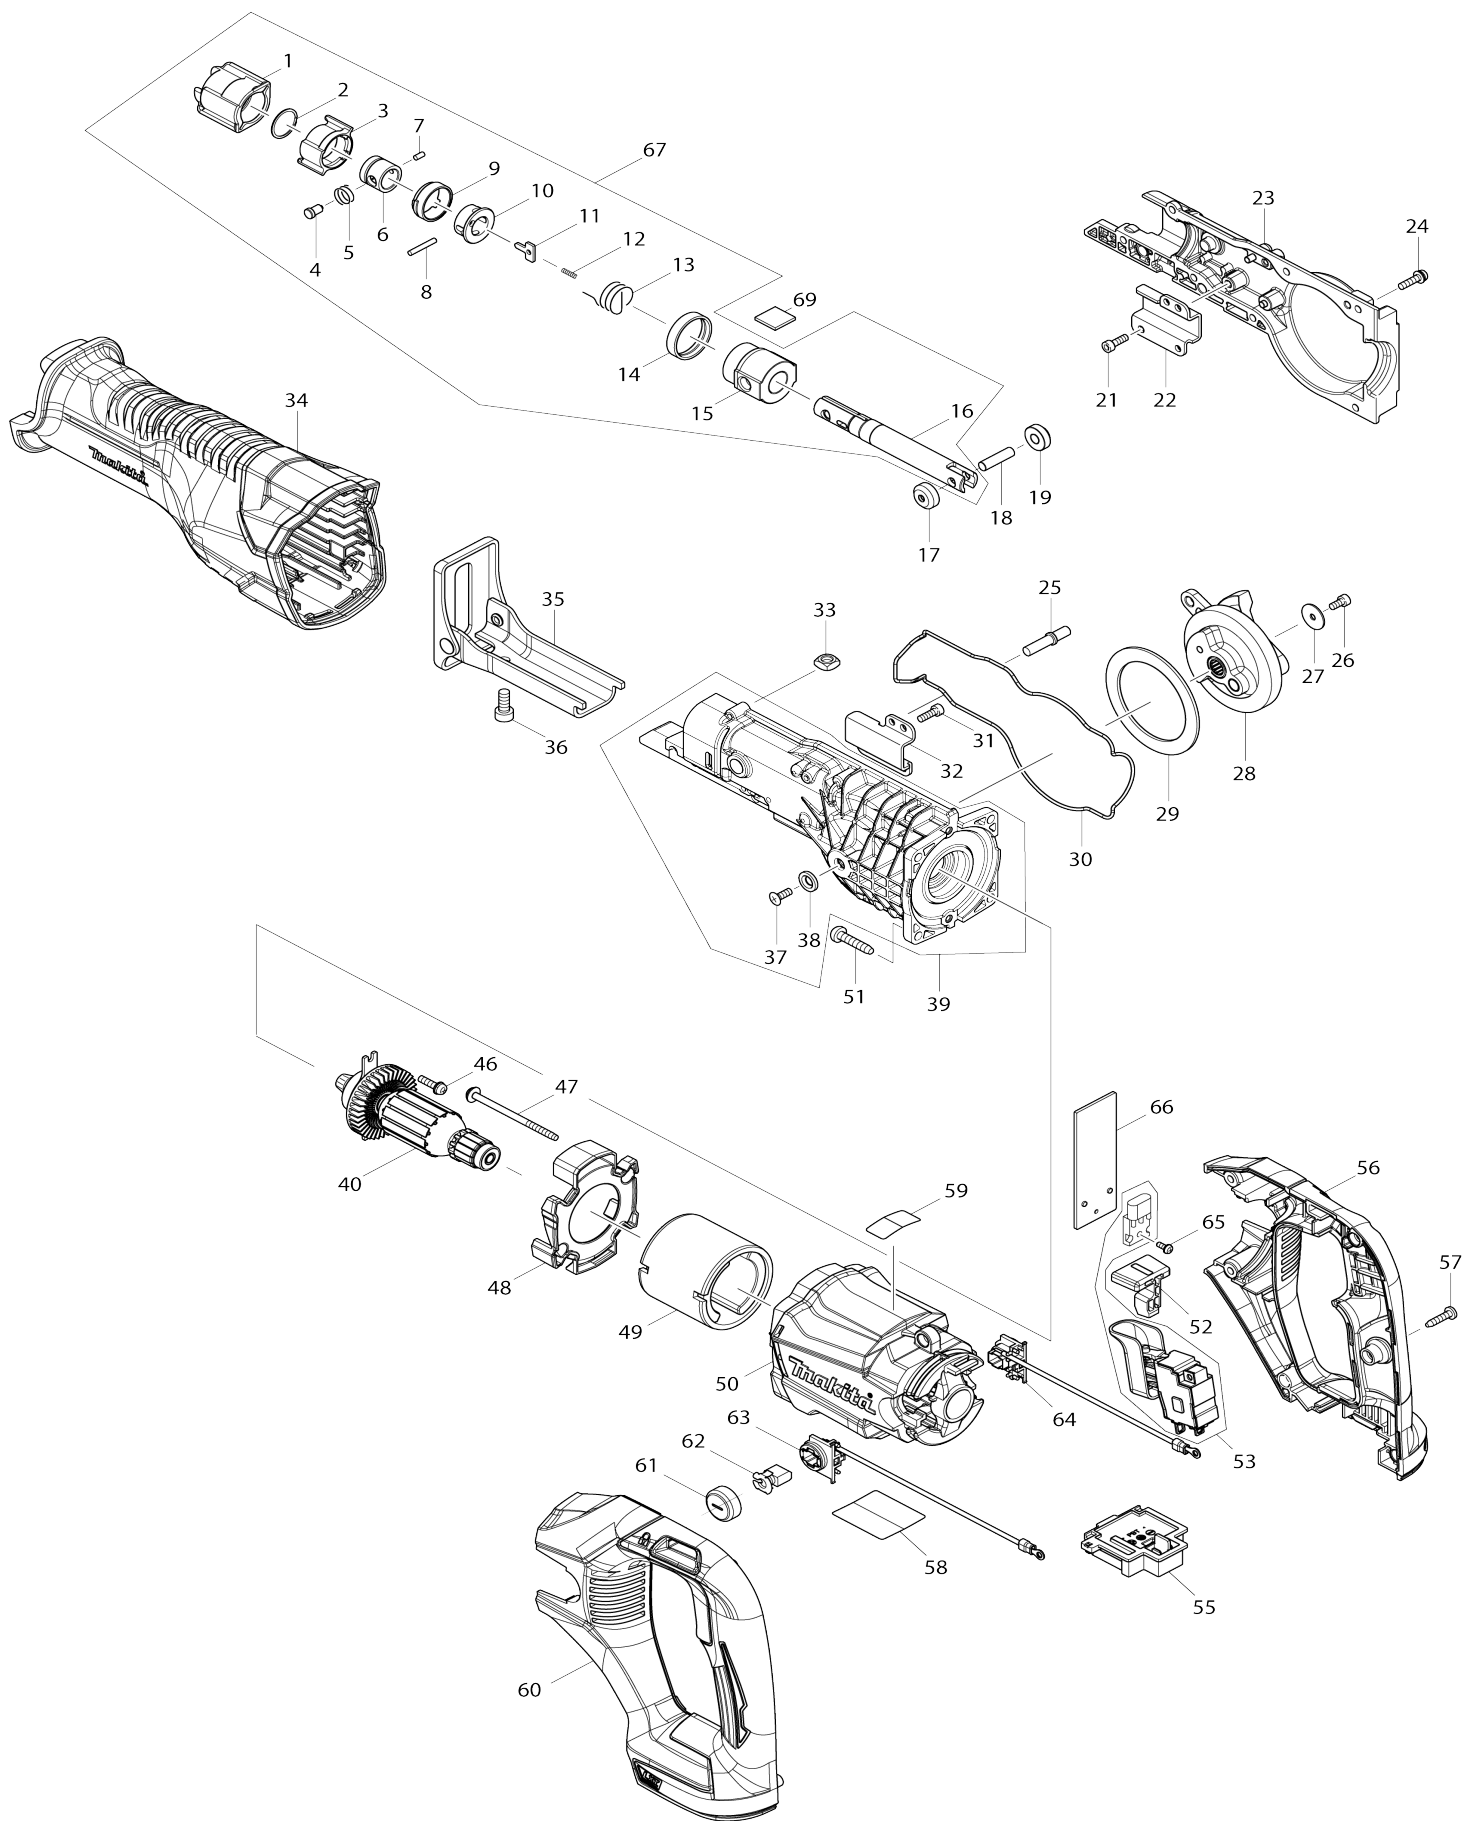

Model No. DJR186 CORDLESS RECIPRO SAW

Model No.DJR186 CORDLESS RECIPRO SAW

Item No.	Parts No.	Description	Interchangability	Q'ty	New/Old	Note1	Note2
001	424763-8	PROTECTOR		1			
002	257952-8	RETAINING RING (EXT) 18		1	*		
002-1	257430-8	RETAINING RING(EXT)18	S	1			
003	310662-9	DRIVING SLEEVE		1			
004	256569-4	SHOULDER PIN 5		1			
005	234381-2	COMPRESSION SPRING 6		1			
006	331720-8	GUIDE SLEEVE		1	*		
006-1	327043-0	GUIDE SLEEVE	S	1			
007	268094-3	PIN 3		1			
008	256158-5	PIN 3		1			
009	417791-0	DRIVING SLEEVE GUIDE		1			
010	418311-3	SLEEVE		1			
011	345214-7	PUSH PLATE		1			
012	233025-1	COMPRESSION SPRING 2		1			
013	231687-9	TORSION SPRING 17		1			
014	424762-0	RUBBER RING		1			
015	143365-8	SLIDER GUIDE COMPLETE		1			
C10	213151-2	OIL SEAL 14		1			
C20	213174-0	X RING 14		1			
016	161376-1	SLIDER		1			
017	310663-7	ROLLER		1			
018	268341-2	PIN 6		1			
019	310663-7	ROLLER		1			
021	922117-8	HEX. SOCKET HEAD BOLT M4X12		2	*		
021-1	265353-6	HEX. SOCKET HEAD BOLT M4X12	<	2			
022	346936-2	ROD GUIDE R		1			
023	143381-0	GEAR HOUSING R COMPLETE		1			
024	911128-8	P.H.SCREW M4X16 WITH WR		7			
025	256567-8	SHOULDER PIN 6-8		1			
026	922107-1	HEX. SOCKET HEAD BOLT M4X8		1	*		
026-1	265911-8	HEX. SOCKET HEAD BOLT M4X8	<	1			
027	267491-0	FLAT WASHER 4		1			
028	143377-1	GEAR COMPLETE		1	*		
028-1	141V68-0	GEAR COMPLETE	S	1			
029	267490-2	FLAT WASHER 54		1			
030	424764-6	SEAL RING		1			
031	922117-8	HEX. SOCKET HEAD BOLT M4X12		2	*		
031-1	265353-6	HEX. SOCKET HEAD BOLT M4X12	<	2			
032	346935-4	ROD GUIDE L		1			
033	252157-5	SQUARE NUT M6		1			
034	424768-8	INSULATION COVER		1			
035	161375-3	SHOE		1	*		
035-1	161810-1	SHOE	O	1			
036	265531-8	HEX.SOCKET HEAD BOLT M6X14		1			
037	912112-6	COUNTERSUNK HEAD SCREW M4 X10		1	*		
037-1	265135-6	+ COUNTERSUNK HEAD SCREW M4X10	<	1