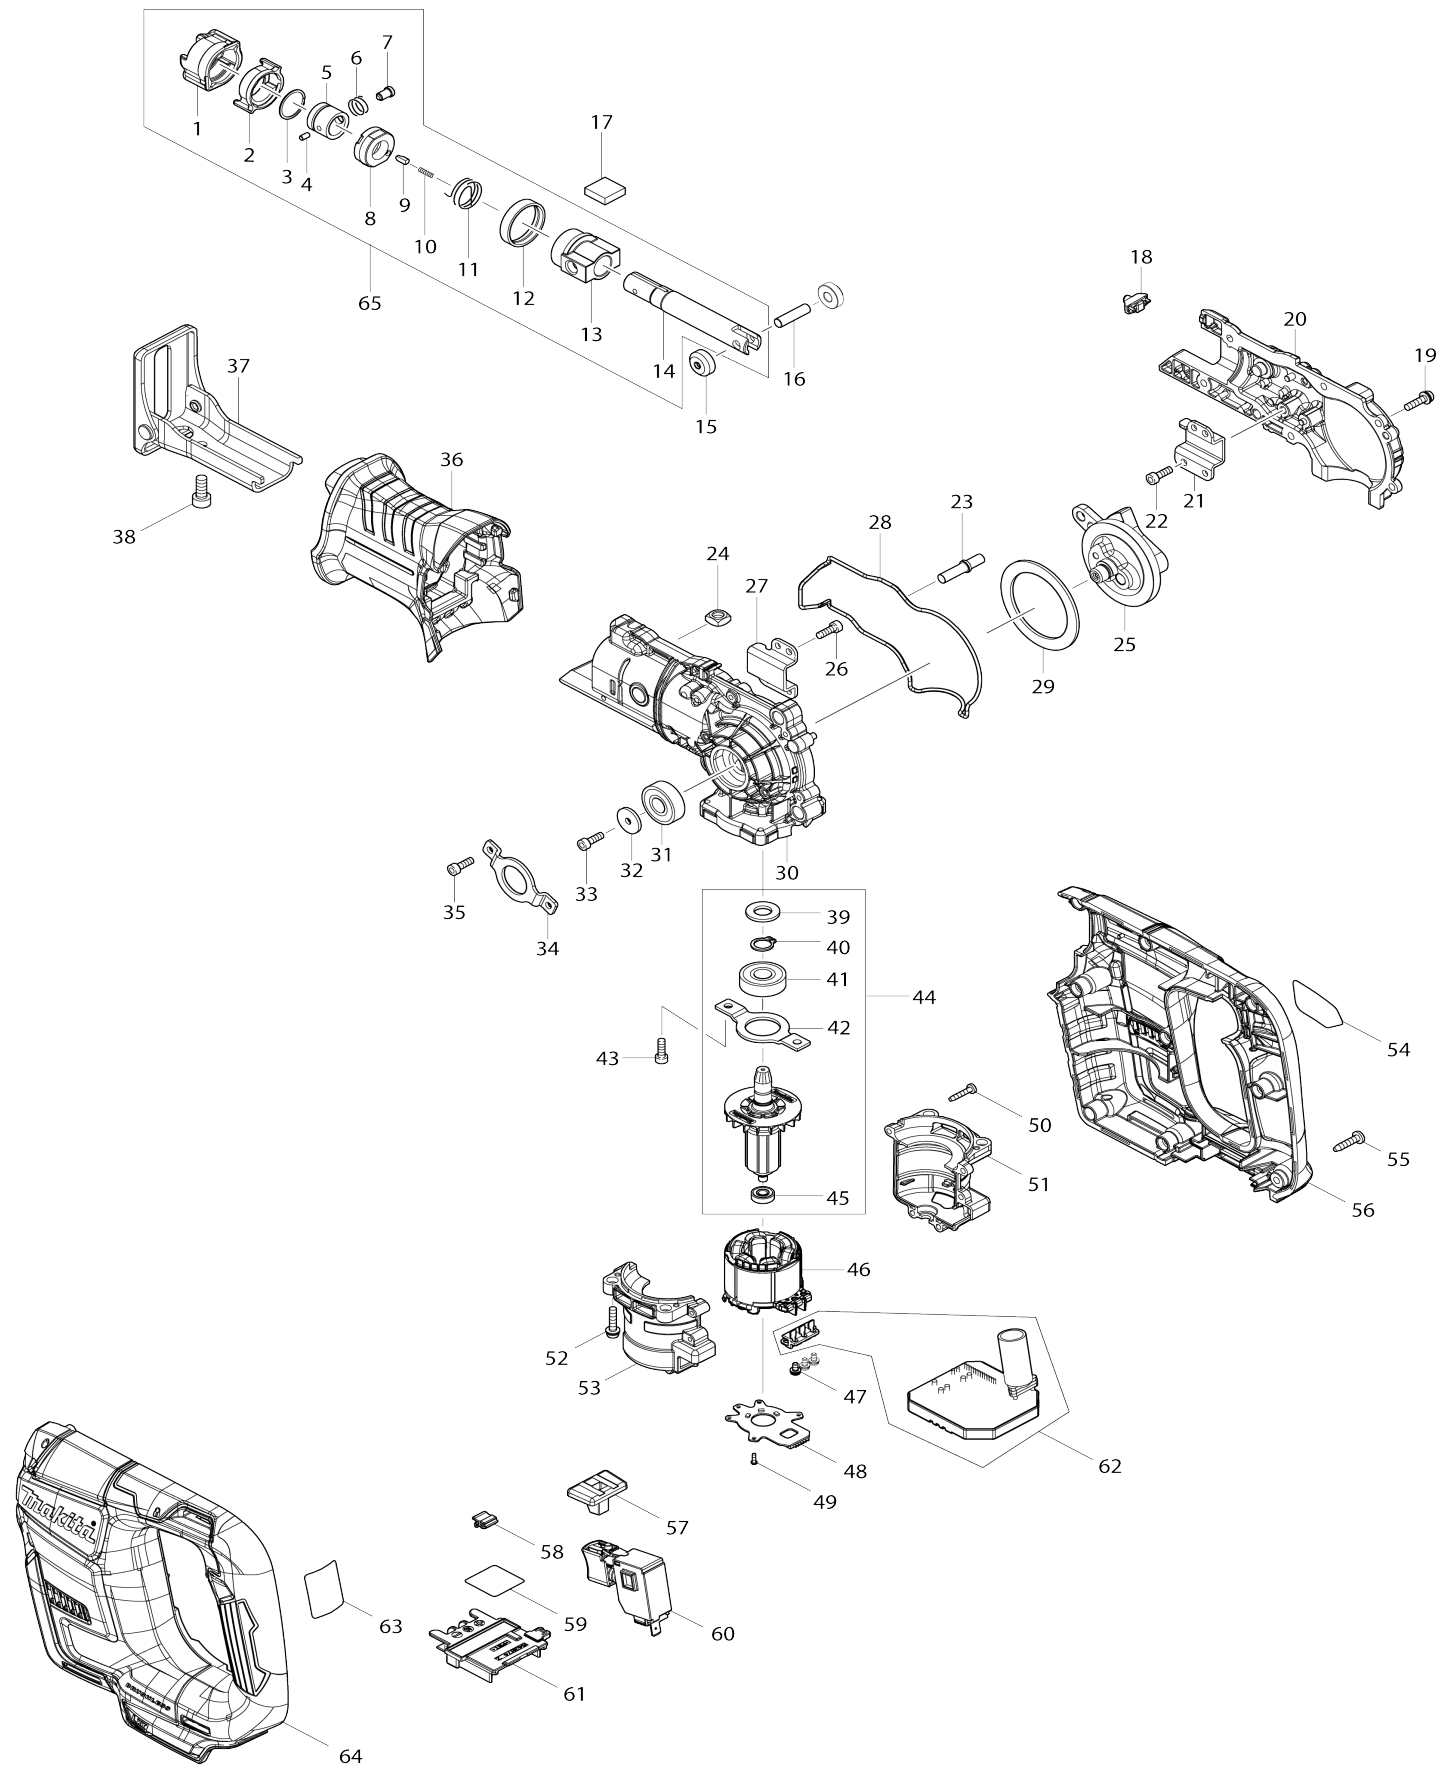

Model No. DJR188 CORDLESS RECIPRO SAW

Model No.DJR188 CORDLESS RECIPRO SAW

Item No.	Parts No.	Description	Interchangability	Q'ty	New/Old	Note1	Note2
001	422223-4	PROTECTOR		1			
002	310848-5	DRIVING SLEEVE		1			
003	257952-8	RETAINING RING (EXT) 18		1	*		
003-1	257430-8	RETAINING RING(EXT)18	S	1			
004	268094-3	PIN 3		1			
005	331720-8	GUIDE SLEEVE		1	*		
005-1	327043-0	GUIDE SLEEVE	S	1			
006	234381-2	COMPRESSION SPRING 6		1			
007	256569-4	SHOULDER PIN 5		1			
008	458113-5	CONNECTING SLEEVE		1	*		
008-1	458968-8	CONNECTING SLEEVE	O	1			
009	310859-0	PUSH PIN		1	*		
009-1	310912-2	PUSH PIN	S	1			
010	233025-1	COMPRESSION SPRING 2		1	*		
010-1	232472-3	COMPRESSION SPRING 2	S	1			
011	233594-2	TORSION SPRING 17		1			
012	424762-0	RUBBER RING		1			
013	144012-4	SLIDER GUIDE COMPLETE		1			
C10	213151-2	OIL SEAL 14		1			
C20	213174-0	X RING 14		1			
014	161796-9	SLIDER		1			
015	310663-7	ROLLER		2			
016	268341-2	PIN 6		1			
017	424902-0	FELT 16X16		1			
018	620434-7	LED CIRCUIT		1			
019	911128-8	P.H.SCREW M4X16 WITH WR		6			
020	144809-1	GEAR HOUSING R COMPLETE		1			
021	347303-4	ROD GUIDE R		1			
022	265353-6	HEX. SOCKET HEAD BOLT M4X12		2			
023	256567-8	SHOULDER PIN 6-8		1			
024	252157-5	SQUARE NUT M6		1			
025	144806-7	GEAR COMPLETE		1			
026	265353-6	HEX. SOCKET HEAD BOLT M4X12		2			
027	347302-6	ROD GUIDE L		1			
028	422224-2	SEAL RING		1			
029	267336-2	FLAT WASHER 45		1			
030	144808-3	GEAR HOUSING L COMPLETE		1			
C10	213445-5	O-RING 26		1			
031	210059-1	BALL BEARING 6000DDW		1			
032	253400-5	FLAT WASHER 4		1			
033	265353-6	HEX. SOCKET HEAD BOLT M4X12		1			
034	285031-2	BEARING RETAINER 51		1			
035	265353-6	HEX. SOCKET HEAD BOLT M4X12		2			
036	422221-8	INSULATION COVER		1			
037	161795-1	SHOE		1			
038	265531-8	HEX.SOCKET HEAD BOLT M6X14		1			
039	422225-0	FELT RING 10		1			