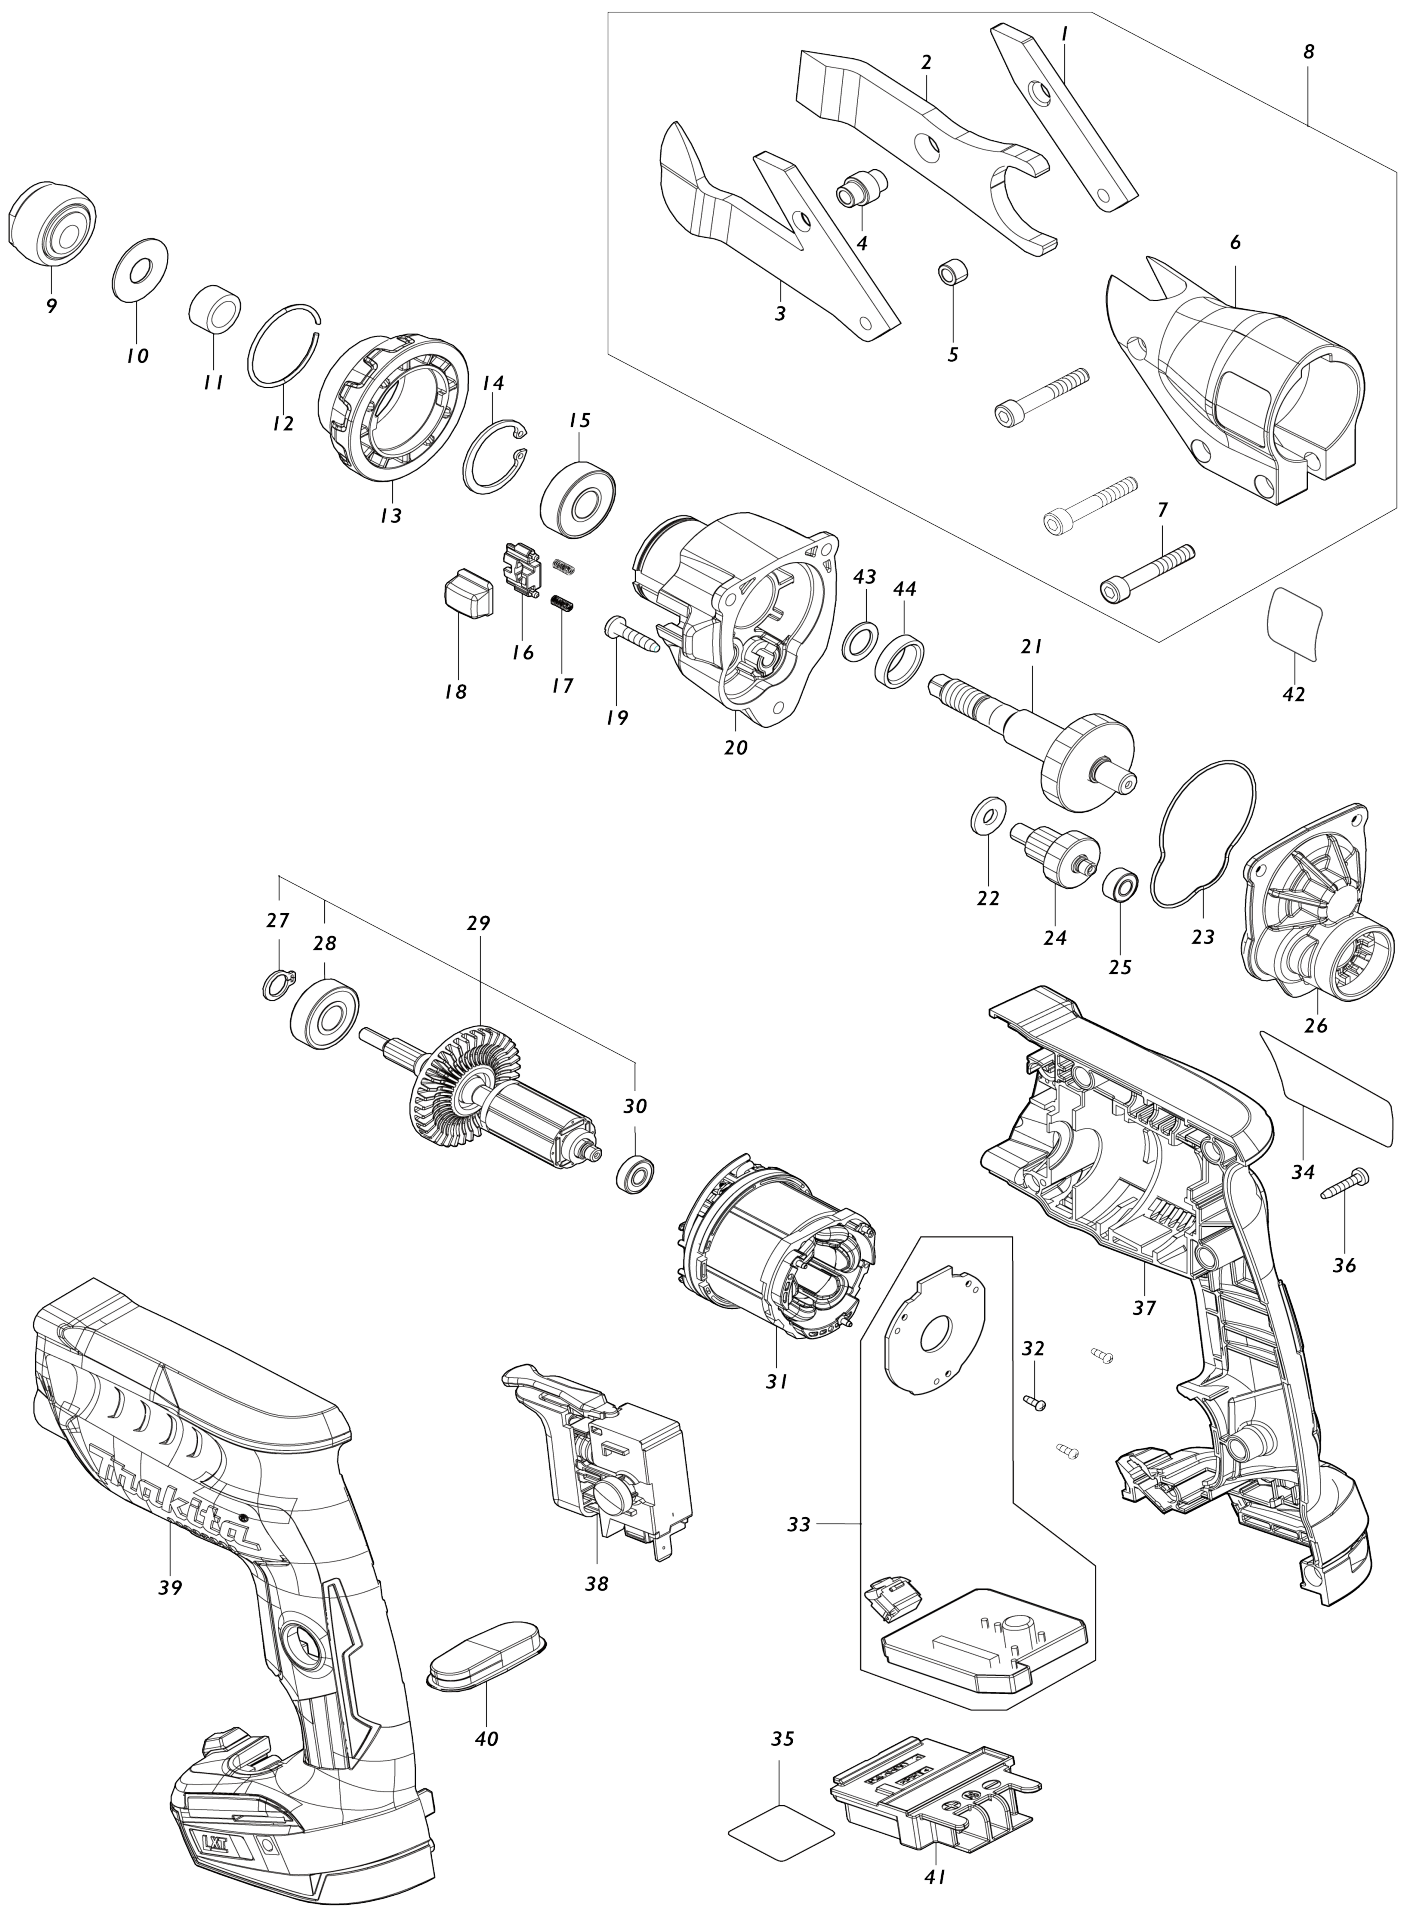

Model No.DJS131 1.3MM CORDLESS METAL SHEAR

Model No.DJS131 1.3MM CORDLESS METAL SHEAR

Item No.	Parts No.	Description	Interchangability	Q'ty	New/Old	Note1	Note2
001	725256-1	SIDE BLADE R		1			
002	725257-9	CENTER BLADE		1			
003	725258-7	SIDE BLADE L		1			
004	327519-7	PIVOT BUSH		1			
005	327520-2	SPACER BUSH		1			
006	140R37-4	CUTTING HEAD COMPLETE		1			
007	265A91-6	10-32X1 1/4" S.H CAP SCREW		3			
008	127488-0	SHEAR HEAD ASSEMBLY		1			
D10		INC. 1-7					
009	127487-2	BEARING ASSEMBLY		1			
010	267223-5	FLAT WASHER 10		1			
011	257428-5	SLEEVE 10		1			
012	233929-7	RING SPRING 29		1			
013	310995-2	CHANGE RING		1			
014	962105-3	RETAINING RING R-26		1			
015	210059-1	BALL BEARING 600DDW		1			
016	310993-6	LEVER		1			
017	232390-5	COMPRESSION SPRING 2		2			
018	310994-4	BUTTON		1			
019	265A48-7	TAPPING SCREW 4X18		3			
020	140R40-5	GEAR HOUSING COMPLETE		1			
021	140R42-1	GEAR COMPLETE		1			
022	267100-1	FLAT WASHER 6		1			
023	424928-2	SEAL RING		1			
024	221478-6	GEAR COMPLETE 9-23		1			
025	210003-8	BALLBEARING 685ZZ		1			
026	140R41-3	GEAR HOUSING COVER COMPLETE		1			
027	961005-4	RETAINING RING S-9		1			
028-1	211491-2	BALL BEARING 609DDW		1			
029	519424-4	ROTOR ASS'Y		1			
D10		INC. 27,28,30					
030	210039-7	BALL BEARING 695DDW		1			
031	629488-1	STATOR		1			
032	266490-9	TAPPING SCREW PT 2X6		3			
033	620B90-5	CONTROLLER		1			
034	857A86-9	DJS131 NAME PLATE		1			
035	857A90-8	DJS131 SERIAL NO. LABEL		1			
036	266130-9	TAPPING SCREW BIND PT 3X16		7			
037	183P79-3	HOUSING SET		1			
C10	263005-3	RUBBER PIN 6		2			
C20	252126-6	HEX. LOCK NUT M4-7		2			
D10		INC. 39					
038	650733-3	SWITCH C3JW-4B-2L		1			
039	183P79-3	HOUSING SET		1			
C10	263005-3	RUBBER PIN 6		2			
C20	252126-6	HEX. LOCK NUT M4-7		2			
D10		INC. 37