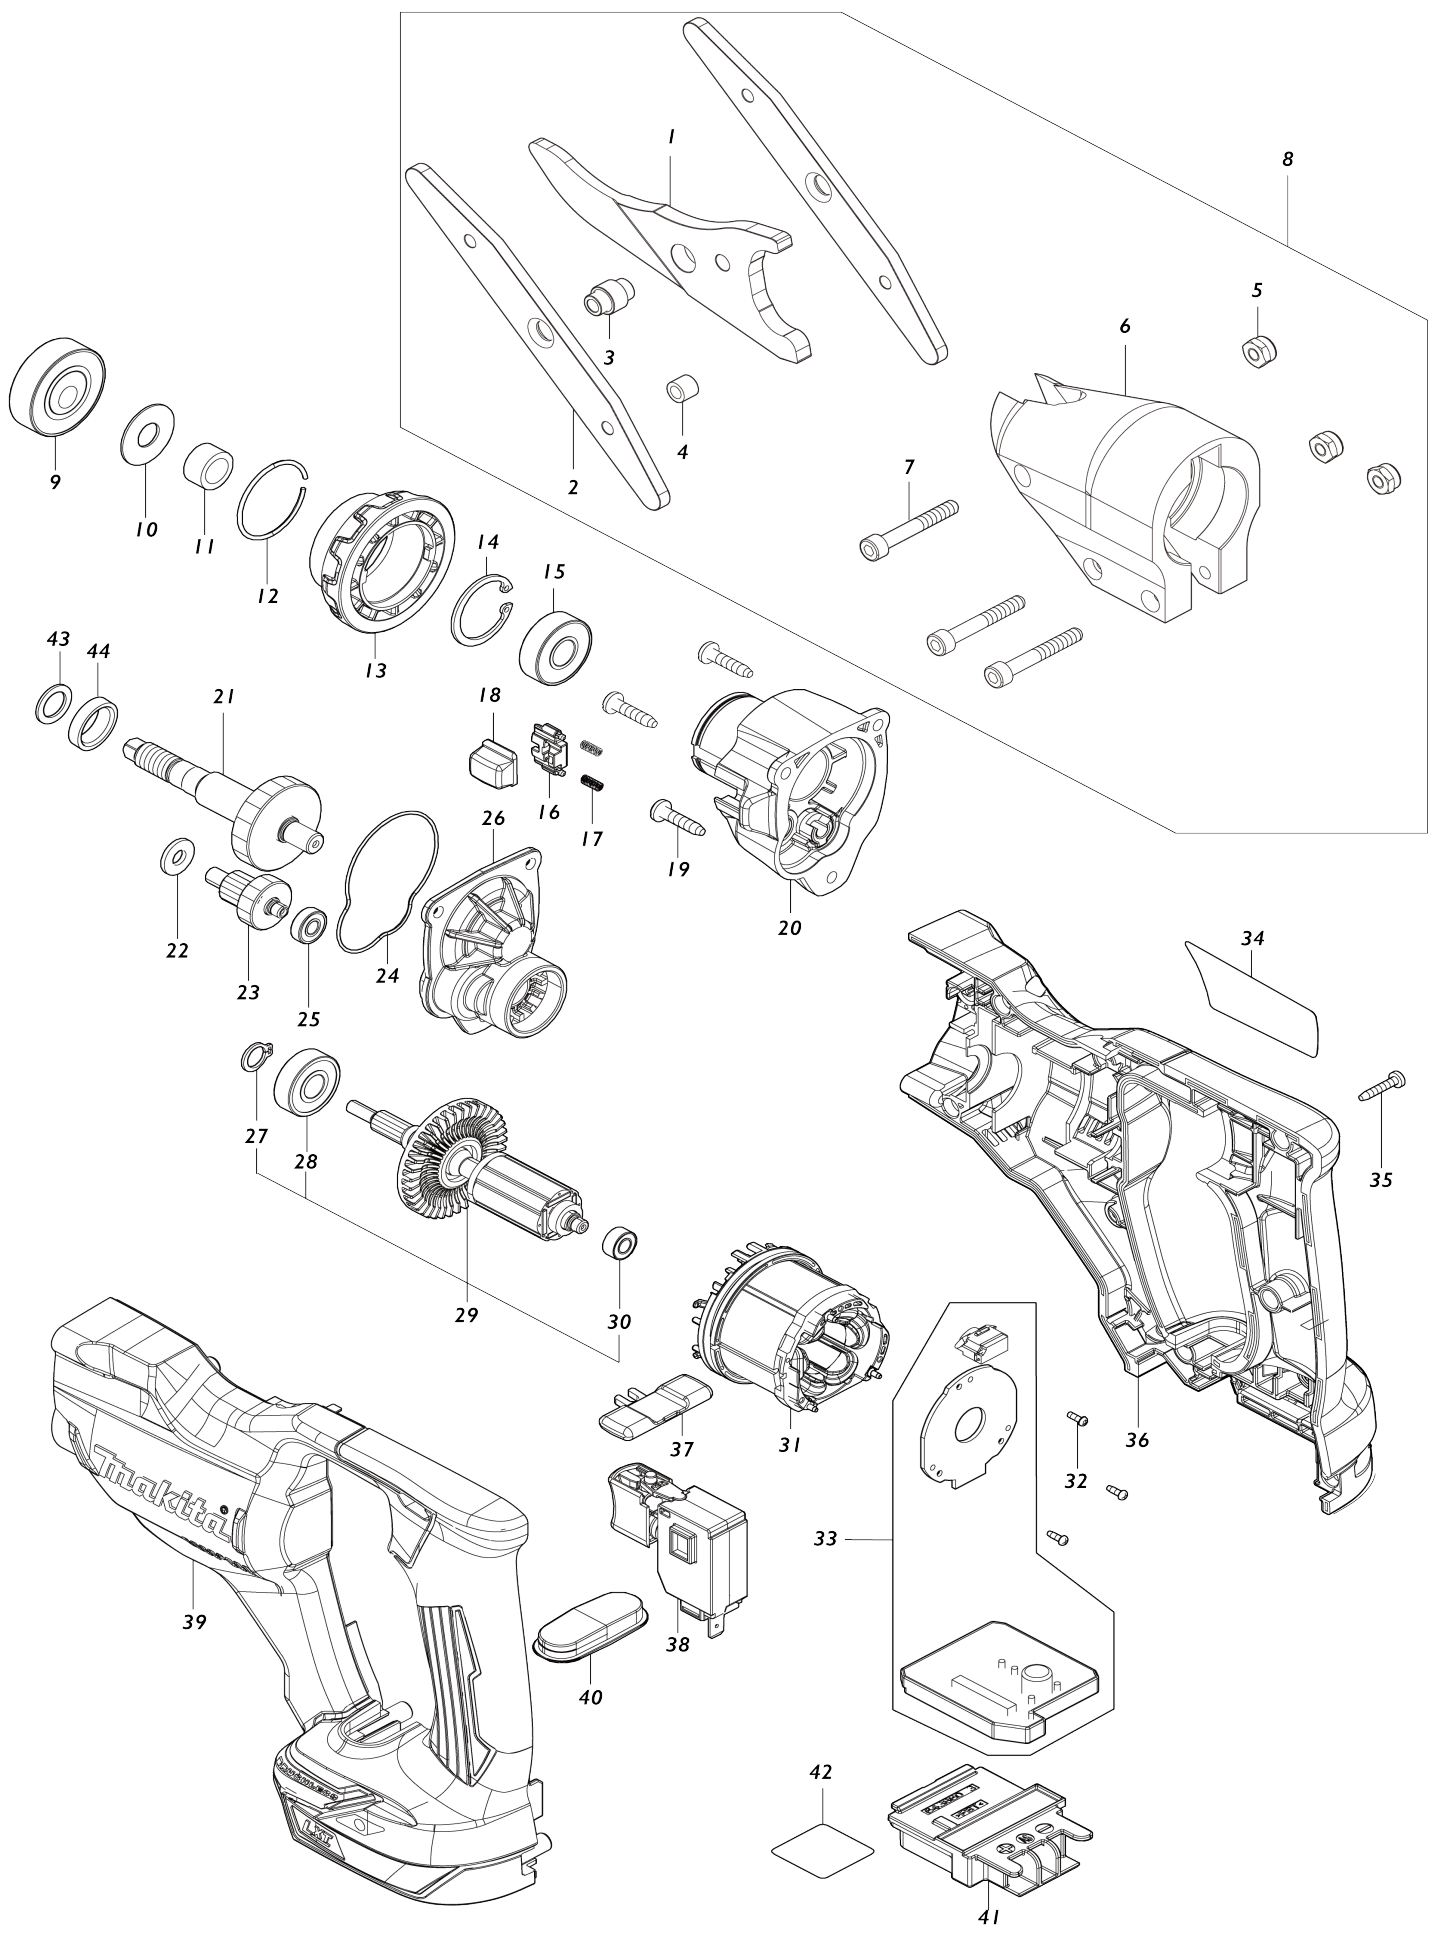

Model No.DJS800 13MM CORDLESS METAL SHEAR

Model No.DJS800 13MM CORDLESS METAL SHEAR

Item No.	Parts No.	Description	Interchangability	Q'ty	New/Old	Note1	Note2
001-1	725129-8	CENTER BLADE		1			
002-1	725130-3	SIDE BLADE		2			
003-1	331738-9	PIVOT BUSH		1			
004-1	331737-1	SPACER BUSH		1			
005	264007-2	HEX.LOCK NUT M5		3			
006-1	331736-3	SHEAR HEAD		1			
007	266407-2	HEX.SOCKET BOLT M5X35		3			
008-1	125354-5	SHEAR HEAD ASS'Y		1			
D10		INC. 1-7					
009	127489-8	ECCENTRIC BEARING ASSEMBLY		1	*		
009-1	122C85-5	ECCENTRIC BEARING ASSEMBLY	<	1			
010	267223-5	FLAT WASHER 10		1			
011	257428-5	SLEEVE 10		1			
012	233929-7	RING SPRING 29		1			
013	310995-2	CHANGE RING		1			
014	962105-3	RETAINING RING R-26		1			
015	210059-1	BALL BEARING 6000DDW		1			
016	310993-6	LEVER		1			
017	232390-5	COMPRESSION SPRING 2		2			
018	310994-4	BUTTON		1			
019	265A48-7	TAPPING SCREW 4X18		3			
020	140R40-5	GEAR HOUSING COMPLETE		1			
021	140R42-1	GEAR COMPLETE		1			
022	267100-1	FLAT WASHER 6		1			
023	221478-6	GEAR COMPLETE 9-23		1			
024	424928-2	SEAL RING		1			
025	210003-8	BALLBEARING 685ZZ		1			
026	140R41-3	GEAR HOUSING COVER COMPLETE		1			
027	961005-4	RETAINING RING S-9		1			
028-1	211491-2	BALL BEARING 609DDW		1			
029	519424-4	ROTOR ASS'Y		1			
D10		INC. 27,28,30					
030	210039-7	BALL BEARING 695DDW		1			
031	629489-9	STATOR		1			
032	266490-9	TAPPING SCREW PT 2X6		3			
033	620B89-0	CONTROLLER		1			
034	857A94-0	DJS800 NAME PLATE		1			
035	266130-9	TAPPING SCREW BIND PT 3X16		8			
036	183P53-1	HOUSING SET		1			
C10	263005-3	RUBBER PIN 6		2			
C20	252126-6	HEX. LOCK NUT M4-7		2			
D10		INC. 39					
037	412330-1	CHANGE LEVER		1			
038	651485-9	SWITCH C3JW-4BM		1			
039	183P53-1	HOUSING SET		1			
C10	263005-3	RUBBER PIN 6		2			
C20	252126-6	HEX. LOCK NUT M4-7		2