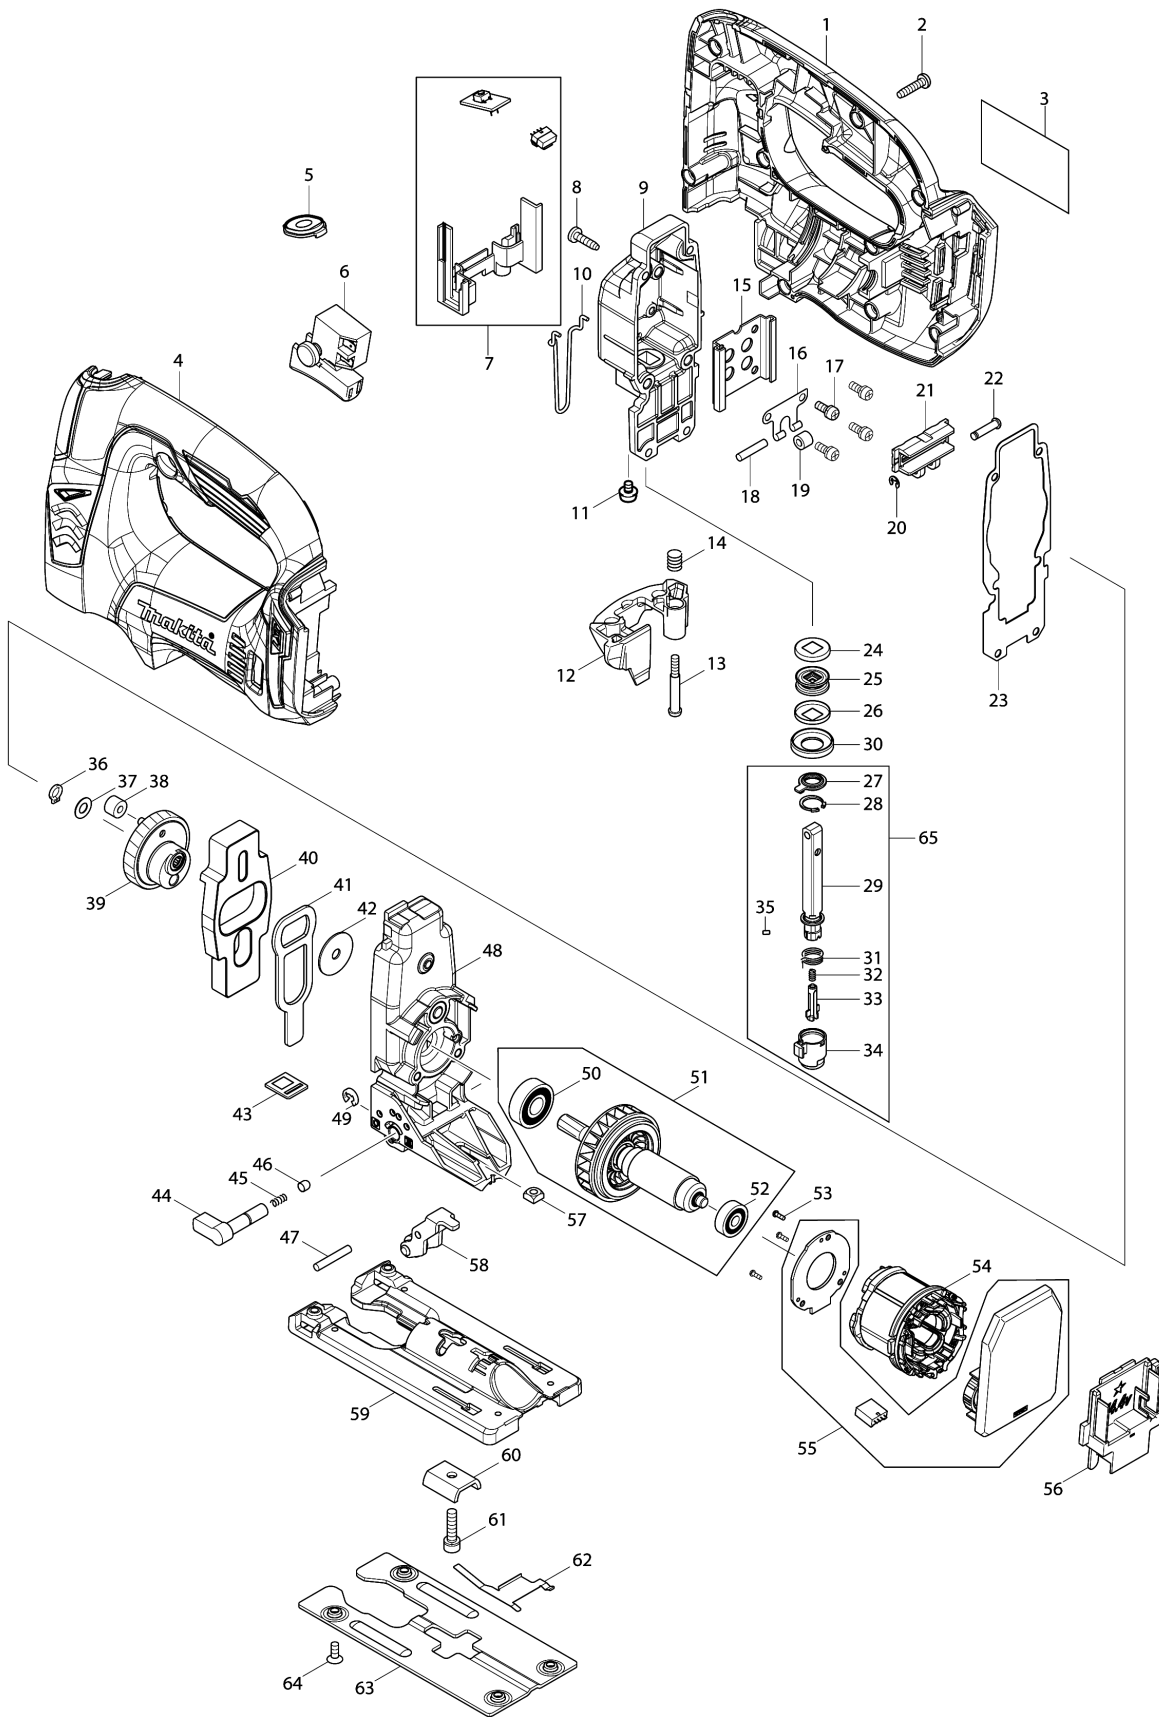

Model No.DJV142 CORDLESS JIG SAW

Model No.DJV142 CORDLESS JIG SAW

Item	Parts No.	Description	I/C	Qty	New/Old	Opt. 1	Opt. 2	Note
001	187706-8	HOUSING SET		1				
C10	263005-3	RUBBER PIN 6		2				
D10		INC. 4						
002	265995-6	TAPPING SCREW 4X18		9				
003	814V53-3	DJV142 NAME PLATE		1				
004	187706-8	HOUSING SET		1				
C10	263005-3	RUBBER PIN 6		2				
D10		INC. 1						
005	142303-7	SWITCH PLATE COMPLETE		1				
006	650251-1	SWITCH SGEL106C-4		1				
007	632B56-3	SWITCH UNIT		1				
008	266034-5	TAPPING SCREW CT 4X16		4				
009	142112-4	GEAR HOUSING COVER COMPLETE		1				
010	326302-9	SAFETY WIRE		1				
011	911104-2	PAN HEAD SCREW M4X6		1				
012	454483-0	TOOL OPENER		1				
013	265026-1	+ PAN HEAD SCREW M4		1				
014	231659-4	TORSION SPRING 6		1				
015	346687-7	LINEAR GUIDE		1				
016	232207-2	LEAF SPRING		1				
017	911111-5	PAN HEAD SCREW M4X10 WITH W		4				
018	256117-9	PIN 4		1				
019	214031-5	PLANE BEARING 4		1				
020	961017-7	STOP RING E-3		1				
021	310548-7	SLIDER		1	*			
021-1	310837-0	SLIDER	<	1				
022	268090-1	PIN 4		1				
023	442195-7	GASKET		1				
024	267854-0	CAP WASHER 8		1				
025	421815-6	DUST SEAL 8		1				
026	267854-0	CAP WASHER 8		1				
027	424569-4	DUST COVER		1				
028	962063-3	RETAINING RING R-13		1				
029	165724-6	ROD		1				
030	257347-5	RING 21		1				
031	233591-8	TORSION SPRING 10		1				
032	233314-4	COMPRESSION SPRING 4		1				
033	310485-5	LOCK PIN		1				
034	310547-9	BLADE HOLDER		1				
035	256528-8	PIN 2		1				
036	961002-0	RETAINING RING S-6		1				
037	253715-0	FLAT WASHER 6		1				
038A	212014-9	NEEDLE BEARING 407		1	*			
038B	212014-9	NEEDLE BEARING 407		1	*			

Please order the parts with part number.

Print Date 24/10/2023