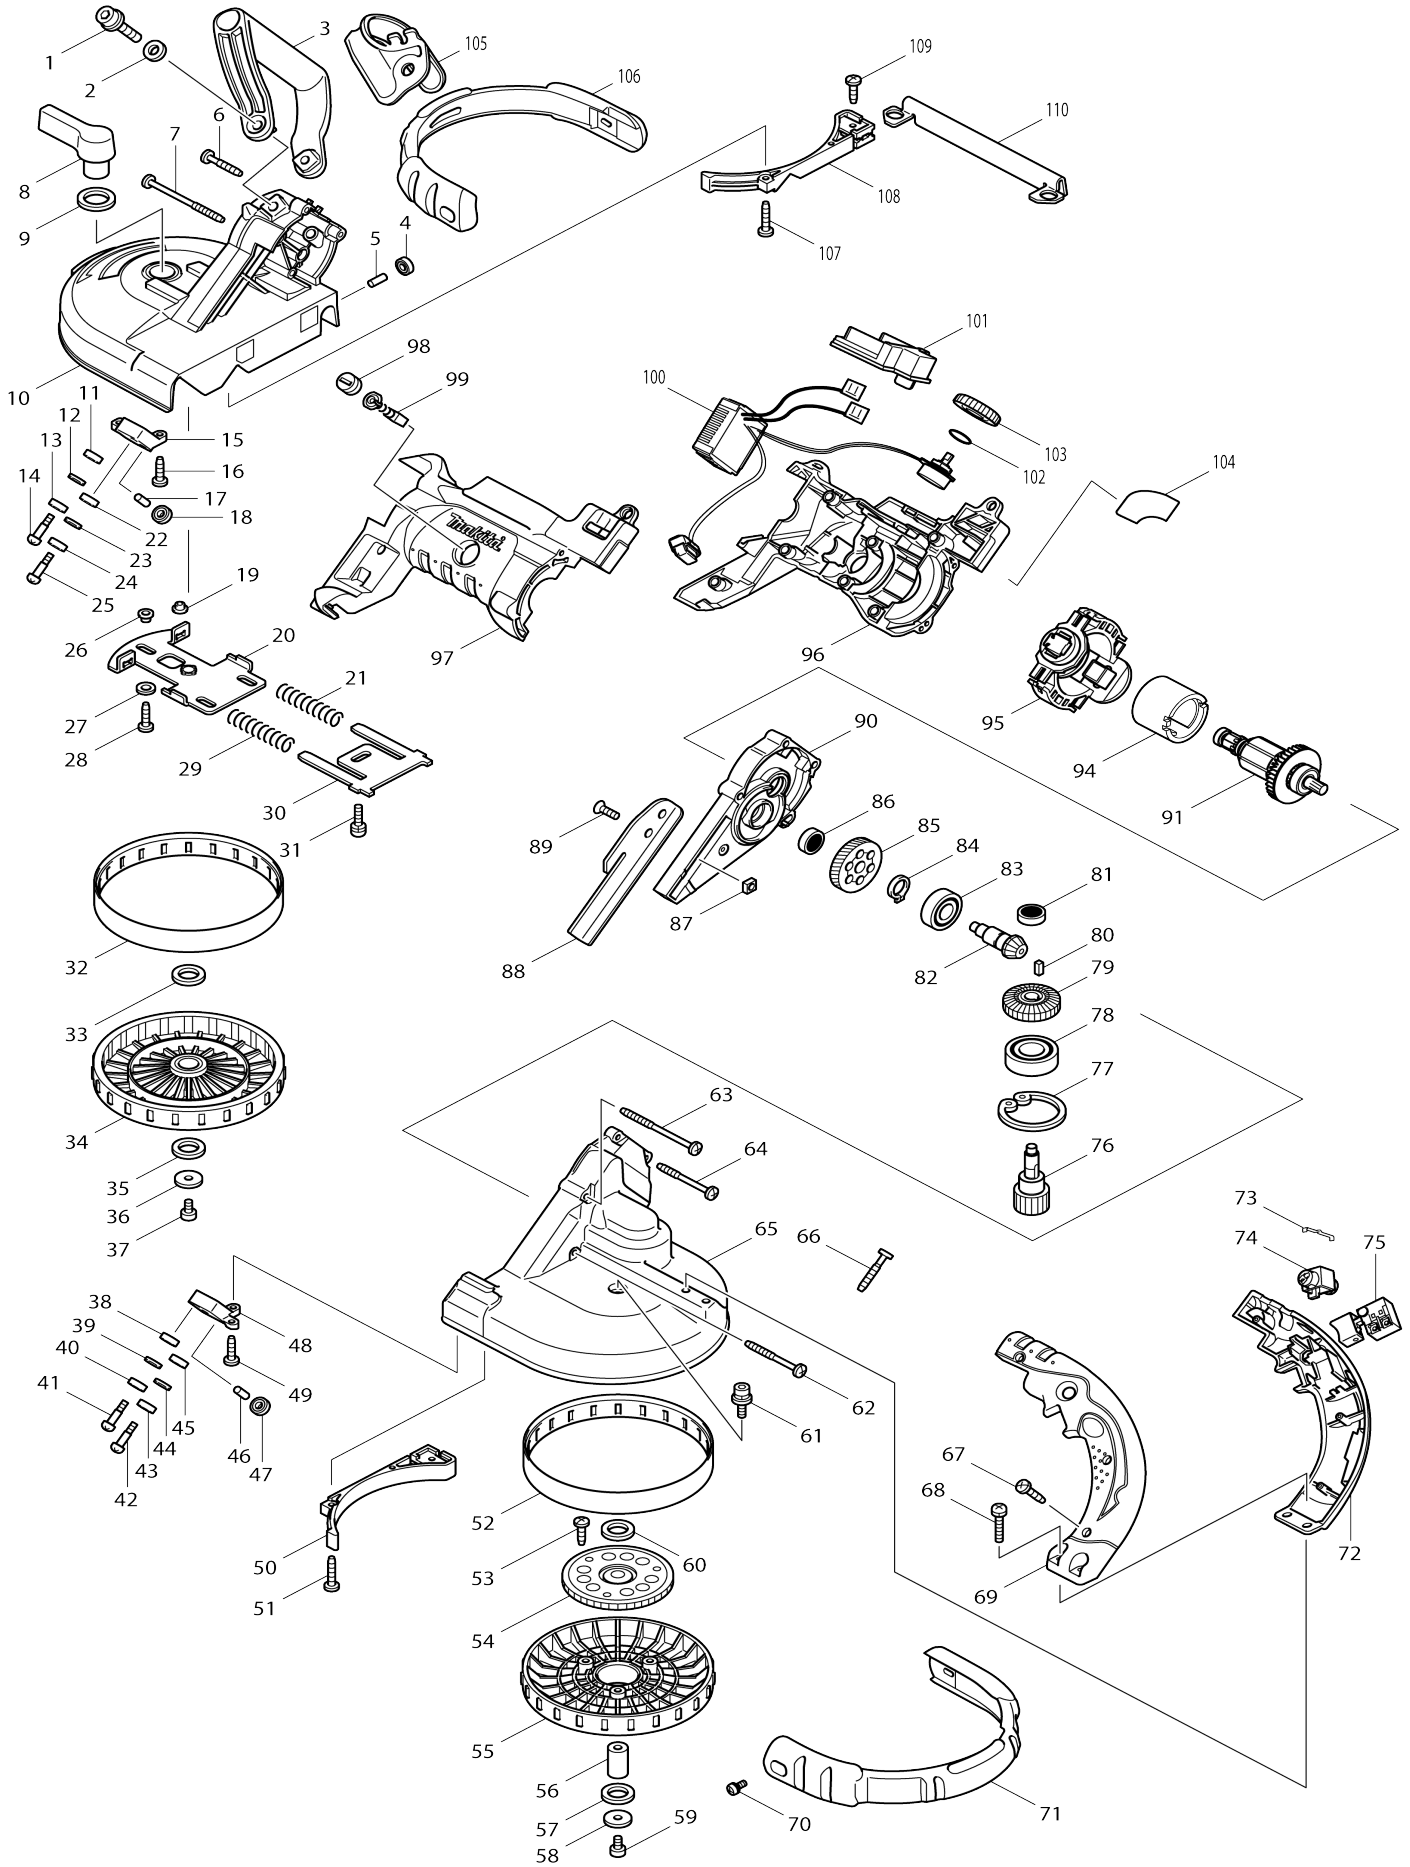

# Model No. DPB180 CORDLESS PORTABLE BAND SAW

Model No.DPB180 CORDLESS PORTABLE BAND SAW

Item No.	Parts No.	Description	Interchangability	Q'ty	New/Old	Note1	Note2
001	922456-6	HEX. SOCKET HEAD BOLT M8X35		2	*		
001-1	922458-2	H.S.H.BOLT M8X35 WITH WR	S	2			
002	941202-8	FLAT WASHER 8		2	*		
003	273525-9	GRIP		1			
004	210033-9	BALL BEARING 696ZZ		1	*		
004-1	143517-1	BLADE GUIDE COMPLETE	S	1			
005	256033-5	PIN 6		1	*		
005-1	268225-4	PIN 5	S	1			
006	265999-8	TAPPING SCREW 4X25		2			
007	266147-2	TAPPING SCREW 4X55		2			
008	272223-2	LEVER 60		1			
009	267041-1	FLAT WASHER 20		1			
010	158703-1	FRONT WHEEL COVER COMPLETE		1			
C10	816212-3	INDICATIONAL LABEL		1			
011	210033-9	BALL BEARING 696ZZ		1	*		
011-1	210187-2	BALL BEARING 696ZZ	O	1			
012	941152-7	FLAT WASHER 6		1			
013	210033-9	BALL BEARING 696ZZ		1	*		
013-1	210187-2	BALL BEARING 696ZZ	O	1			
014	251337-0	+ PAN HEAD SCREW M5		1			
015	317824-0	UPPER HOLDER		1			
016	266034-5	TAPPING SCREW CT 4X16		2			
017	256033-5	PIN 6		1			
018	210033-9	BALL BEARING 696ZZ		1	*		
018-1	210187-2	BALL BEARING 696ZZ	O	1			
019	343494-9	SLEEVE 5		1			
020	163276-1	SLIDE PLATE		1			
021	231449-5	COMPRESSION SPRING 11		1			
022	210033-9	BALL BEARING 696ZZ		1	*		
022-1	210187-2	BALL BEARING 696ZZ	O	1			
023	941152-7	FLAT WASHER 6		1			
024	210033-9	BALL BEARING 696ZZ		1	*		
024-1	210187-2	BALL BEARING 696ZZ	O	1			
025	251337-0	+ PAN HEAD SCREW M5		1			
026	343494-9	SLEEVE 5		3			
027	941051-3	FLAT WASHER 4		3			
028	266034-5	TAPPING SCREW CT 4X16		3			
029	231449-5	COMPRESSION SPRING 11		1			
030	343489-2	TENSION PLATE		1			
031	911221-8	PAN HEAD SCREW M5X16		1			
032	421333-4	RUBBER TIRE		1			
033	253749-3	FLAT WASHER 16		1			
034	152325-9	WHEEL COMPLETE		1	*		
034-1	140B58-0	WHEEL COMPLETE	<	1			
035	253749-3	FLAT WASHER 16		1			
036	253010-8	FLAT WASHER 6		1			
037	922312-0	HEX. SOCKET HEAD BOLT M6X12		1			